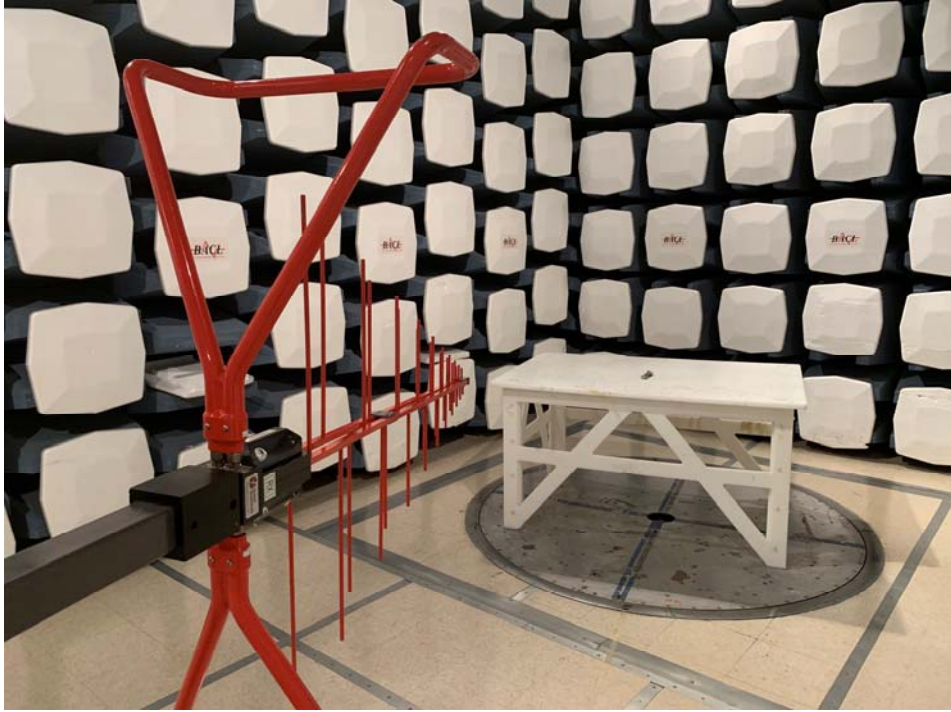

Annex A (Normative) EUT Test Setup Photographs

1.1 Radiated Spurious Emission below 1 GHz Front View

1.2 Radiated Spurious Emission below 1 GHz Rear View

1.3 Radiated Spurious Emission 1-18 GHz Front View

1.4 Radiated Spurious Emission 1-18 GHz Rear View

1.5 Radiated Spurious Emission 18-26.5 GHz Front View

1.6 Radiated Spurious Emission 18-26.5 GHz Rear View