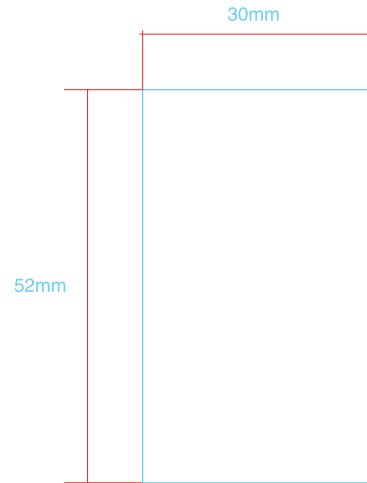

FCC ID TC2-RC03

IC: 5959A- RC03

NOTES UNLESS OTHERWISE SPECIFIED

- 1 DO NOT SCALE; ARTWORK PLACEMENT 1:1
- 2 LABEL MATERIAL: MYLAR
- 3 CENTER ARTWORK OVER MID-PLANE 1
- 4 COLOR: PMS BLACK C
- 5 COLOR: PMS 422 C

TYPEFACE: GOTHAM MEDIUM
SIZE: 4.8 pt

TYPEFACE: GOTHAM MEDIUM
SIZE: 4 pt