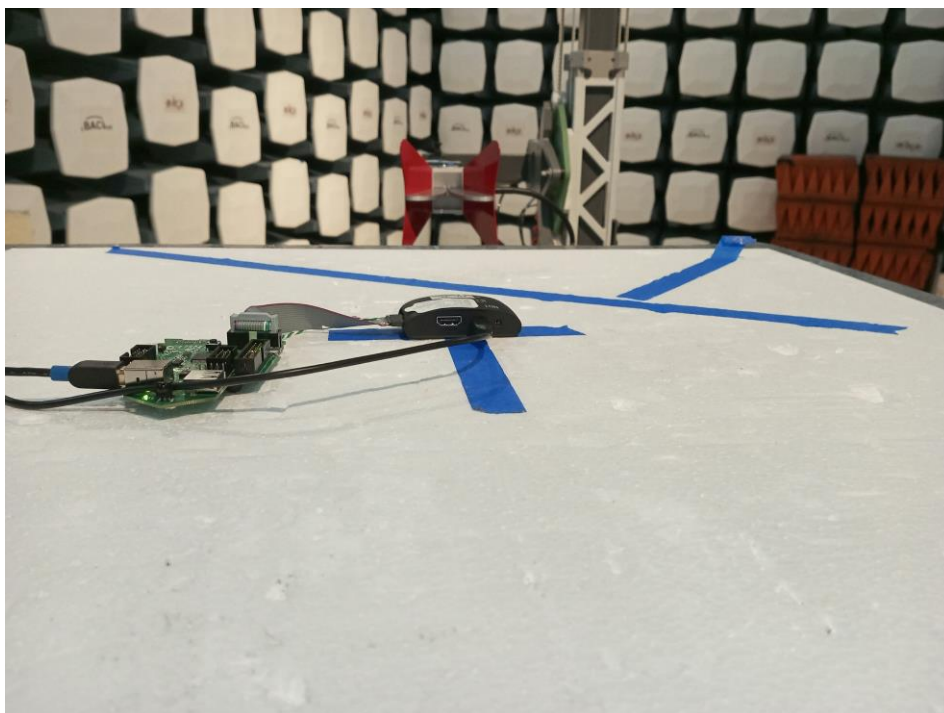

### 1.1 Radiated Spurious Emissions: 30MHz - 1GHz Front View at 3 meters

### 1.2 Radiated Spurious Emissions: 30MHz - 1GHz Rear View at 3 meters

**1.3 Radiated Spurious Emissions: 1-18 GHz Front View at 1 meter**

**1.4 Radiated Spurious Emissions: 1-18 GHz Rear View at 1 meter**

**1.5 Radiated Spurious Emissions: 18-26.5 GHz Front View at 1 meter**

**1.6 Radiated Spurious Emissions: 18-26.5 GHz Rear View at 1 meter**

**1.7 Radiated Spurious Emissions: 26.5-40 GHz Front View at 1 meter**

**1.8 Radiated Spurious Emissions: 26.5-40 GHz Rear View at 1 meter**

**1.9 AC Line Front View**

**1.10 AC Line Side View**