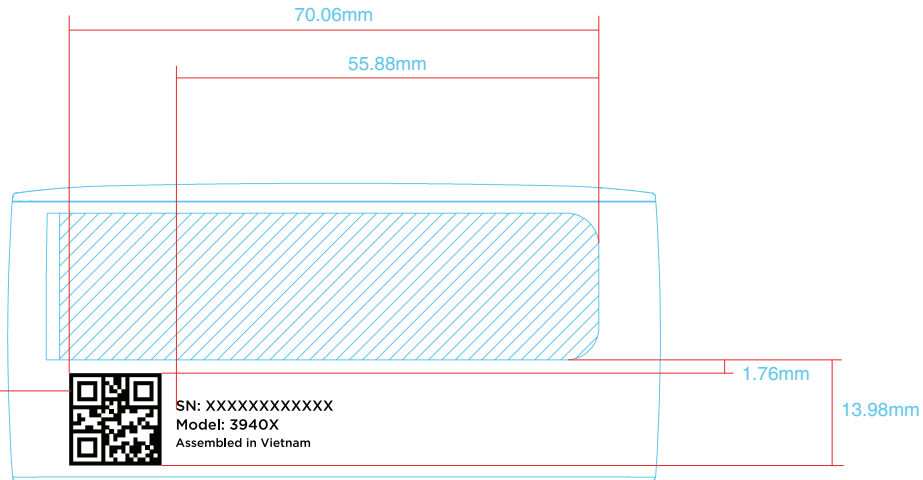

laser-etched qr code, assembled in vietnam,  
serial number, and model number

font:

serial number & model number:  
gotham, medium  
text size: 5.5pt

assembled in vietnam:  
gotham, medium  
text size: 4.5pt