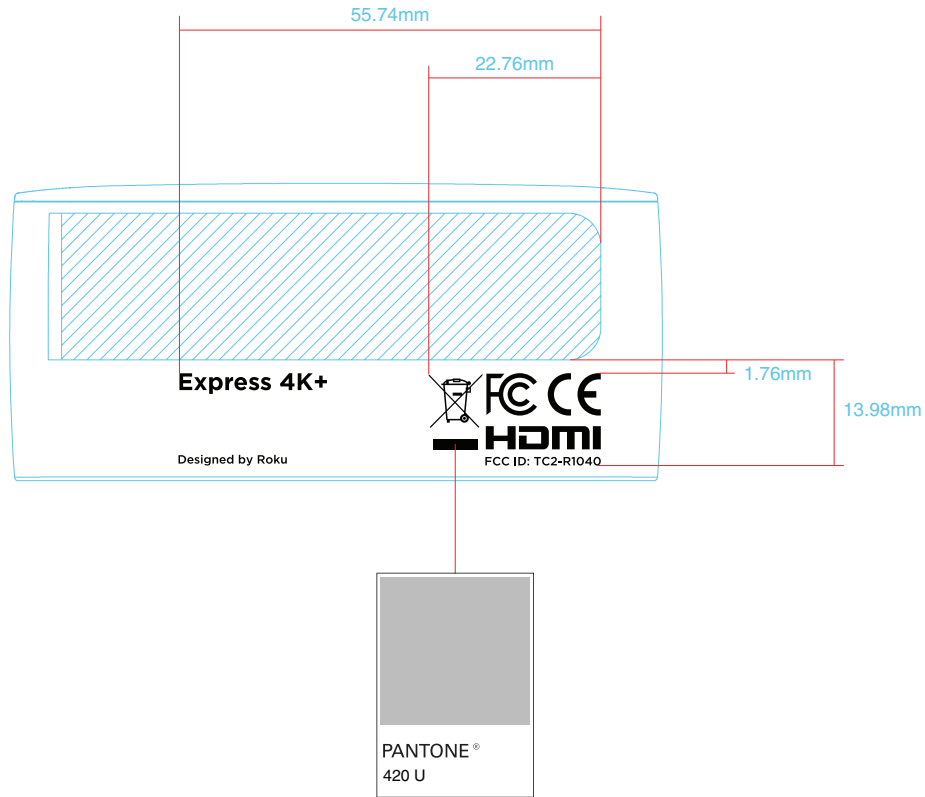

NOTES UNLESS OTHERWISE SPECIFIED

- 1 DO NOT SCALE; ARTWORK PLACEMENT 1:1
- 2 PRINTED GRAPHIC
- 3 COLOR: PMS 420 U
- 4 PRINTING POSITION TOLERANCE  $\pm 0.2\text{MM}$

REV.	SHEETS REV'D	DESCRIPTION	DRAWN BY	DATE	CHECKED BY	DATE
A1	ALL	INITIAL RELEASE	PENDERY	111620	WOLF	111620
A2	ALL	UPDATED PANTONE COLOR	PENDERY	111720	WOLF	111720
A3	ALL	REMOVED IC MARKING	PENDERY	111920	WOLF	111920
A4	ALL	REMOVED NOM & NYCE MARKINGS	PENDERY	121620	WOLF	121620

ROKU PN	DESCRIPTION	ROKU REV.			
0002004137	ARTWORK, MARLIN, NA	A4	121620	SHEET 1 OF 1	bould design

NOTES UNLESS OTHERWISE SPECIFIED

- 1 DO NOT SCALE; ARTWORK PLACEMENT 1:1
- 2 PRINTED GRAPHIC
- 3 COLOR: PMS 420 U
- 4 PRINTING POSITION TOLERANCE ± 0.2MM

laser-etched qr code, assembled in vietnam,  
serial number, and model number

font:

serial number & model number:  
gotham, medium  
text size: 5.5pt

assembled in vietnam:  
gotham, medium  
text size: 4.5pt