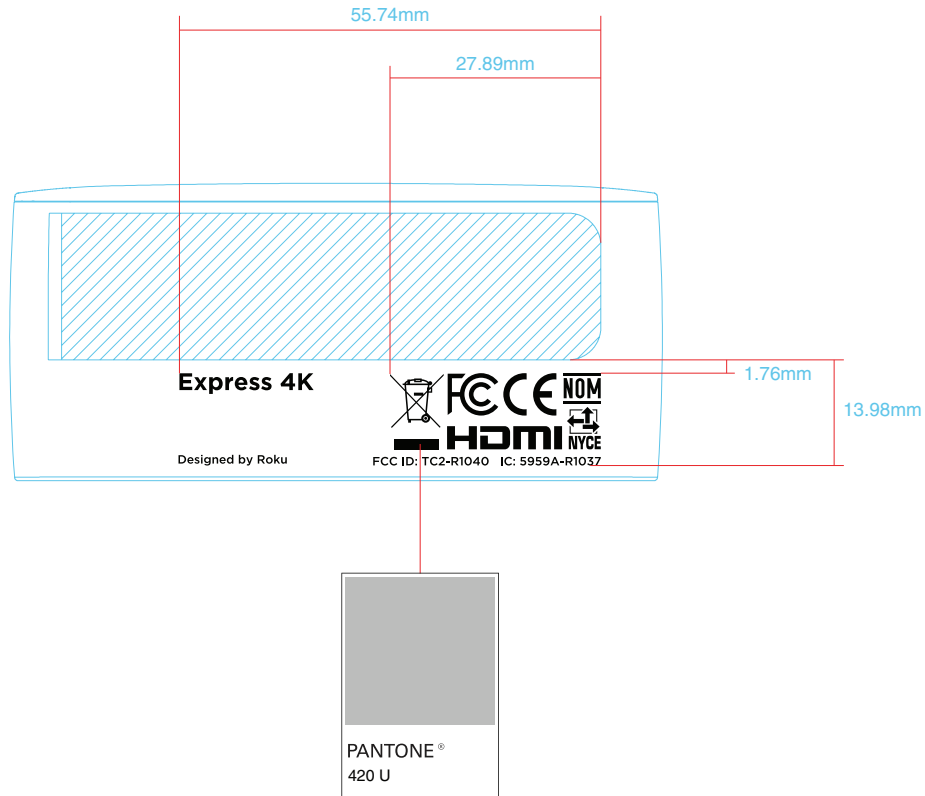

NOTES UNLESS OTHERWISE SPECIFIED

- 1 DO NOT SCALE; ARTWORK PLACEMENT 1:1
- 2 PRINTED GRAPHIC
- 3 COLOR: PMS 420 U
- 4 PRINTING POSITION TOLERANCE ± 0.2MM

REV.	SHEETS REV'D	DESCRIPTION	DRAWN BY	DATE	CHECKED BY	DATE
A1	ALL	INITIAL RELEASE	PENDERY	092820	WOLF	092820
A2	ALL	UPDATED ARTWORK SPACING	PENDERY	092920	WOLF	092920
A3	ALL	UPDATED ARTWORK LAYOUT	PENDERY	111220	WOLF	111220
A4	ALL	UPDATED PANTONE COLOR	PENDERY	111720	WOLF	111720

ROKU PN	DESCRIPTION	ROKU REV.			
0002003855	ARTWORK, MARLIN, NA	A4	111720	SHEET 1 OF 1	bould design