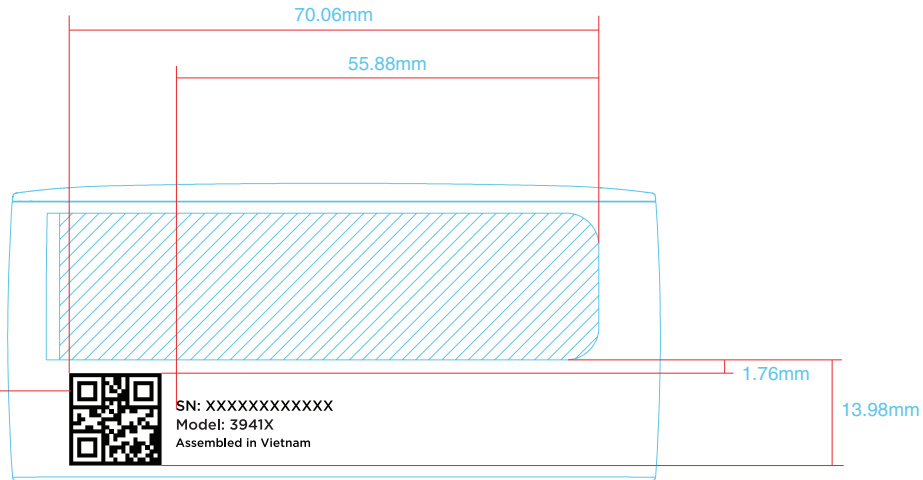

A4

NOTES UNLESS OTHERWISE SPECIFIED

- 1 DO NOT SCALE; ARTWORK PLACEMENT 1:1
- 2 LASER-ETCHED MODEL AND SERIAL NUMBER
- 3 LASER-ETCH POSITION TOLERANCE ± 0.2MM

REV.	SHEETS REV'D	DESCRIPTION	DRAWN BY	DATE	CHECKED BY	DATE
A1	ALL	INITIAL RELEASE	PENDERY	111620	WOLF	111620

laser-etched qr code, assembled in vietnam,  
serial number, and model number

font:

serial number & model number:  
gotham, medium  
text size: 5.5pt

assembled in vietnam:  
gotham, medium  
text size: 4.5pt