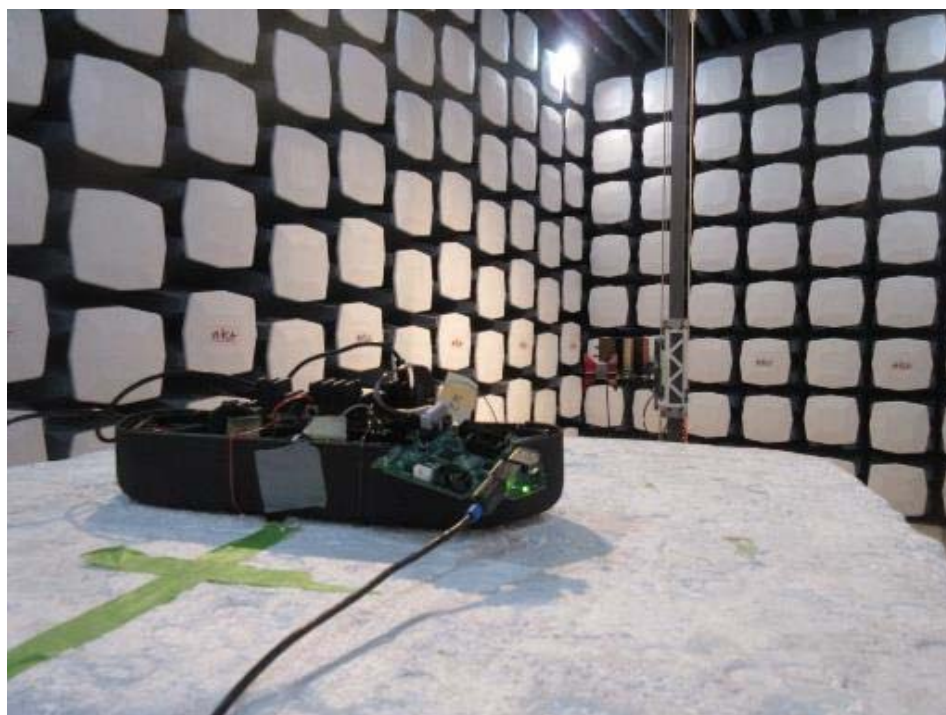

### 1.1 Radiated Spurious Emissions: 30MHz - 1GHz Front View at 3 meters

### 1.2 Radiated Spurious Emissions: 30MHz - 1GHz Rear View at 3 meters

**1.3 Radiated Spurious Emissions: 1-18 GHz Front View at 3 meters**

**1.4 Radiated Spurious Emissions: 1-18 GHz Rear View at 3 meters**