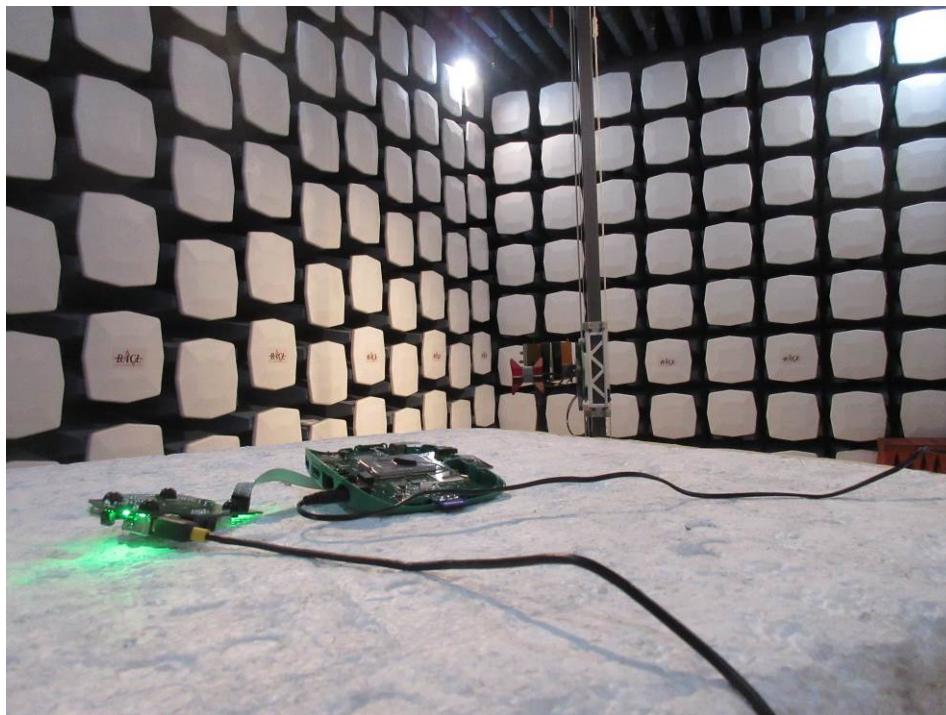

EUT Test Setup Photographs

1.1 Radiated Spurious Emissions: 30MHz - 1GHz Front View at 3 meters

1.2 Radiated Spurious Emissions: 30MHz - 1GHz Rear View at 3 meters

1.3 Radiated Spurious Emissions: 1-18 GHz Front View at 3 meters

1.4 Radiated Spurious Emissions: 1-18 GHz Rear View at 3 meters

1.5 Radiated Spurious Emissions: 1-18 GHz Front View at 1 meter

1.6 Radiated Spurious Emissions: 1-18 GHz Rear View at 1 meter

1.7 Radiated Spurious Emissions: 18-26.5 GHz Front View at 1 meter

1.8 Radiated Spurious Emissions: 18-26.5 GHz Rear View at 1 meter

1.9 Radiated Spurious Emissions: 26.5-40 GHz Front View at 1 meter

1.10 Radiated Spurious Emissions: 26.5-40 GHz Rear View at 1 meter

1.11 AC Line Front View

1.12 AC Line Side View