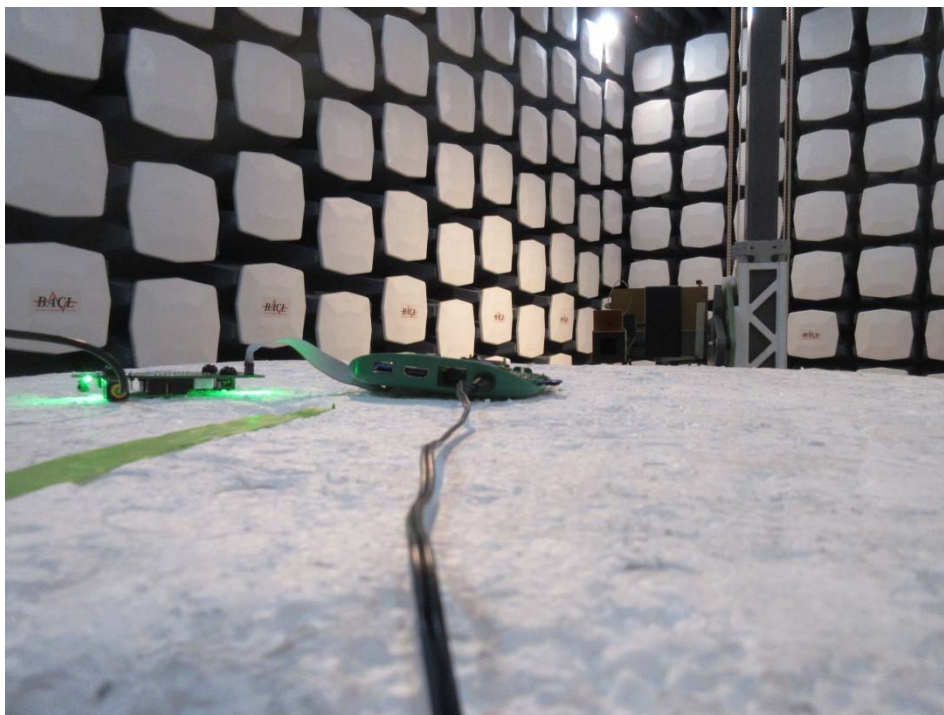

EUT Test Setup Photographs

1.1 Radiated Spurious Emissions: 30MHz - 1GHz Front View at 3 meters

1.2 Radiated Spurious Emissions: 30MHz - 1GHz Rear View at 3 meters

1.3 Radiated Spurious Emissions: 1-18 GHz Front View at 3 meters

1.4 Radiated Spurious Emissions: 1-18 GHz Rear View at 3 meters

1.5 Radiated Spurious Emissions: 1-18 GHz Front View at 1 meter

1.6 Radiated Spurious Emissions: 1-18 GHz Rear View at 1 meter

1.7 Radiated Spurious Emissions: 18-26.5 GHz Front View at 1 meter

1.8 Radiated Spurious Emissions: 18-26.5 GHz Rear View at 1 meter

1.9 Radiated Spurious Emissions: 26.5-40 GHz Front View at 1 meter

1.10 Radiated Spurious Emissions: 26.5-40 GHz Rear View at 1 meter

1.11 AC Line Front View

1.12 AC Line Side View