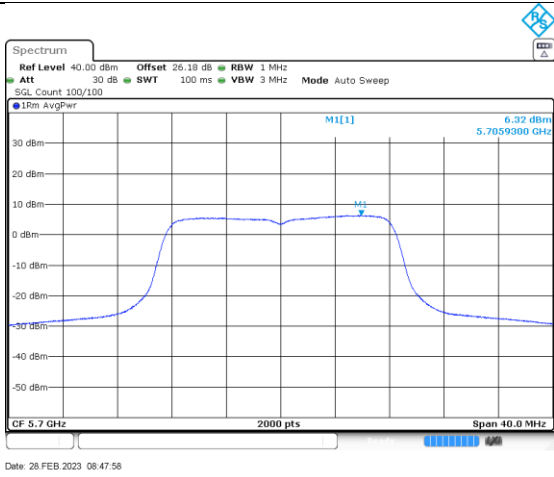

Annex D-PSD

Title Convention: Modulation_Tx Frequency (MHz)

n/ac20_5280

n/ac20_5320

a_5500

a_5580

a_5700

n/ac20_5500