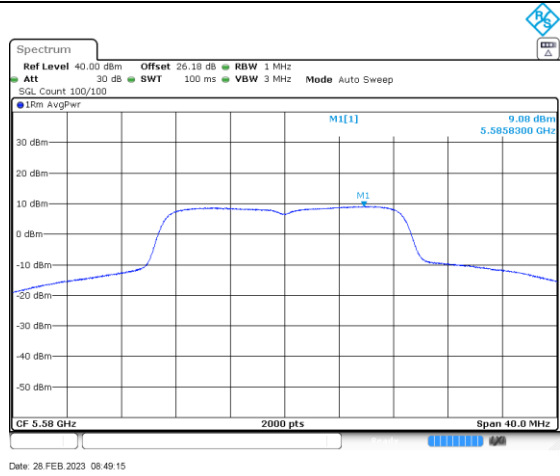

Annex D-PSD

Title Convention: Modulation_Tx Frequency (MHz)

n/ac20_5280

n/ac20_5320

a_5500

a_5580

a_5700

n/ac20_5500