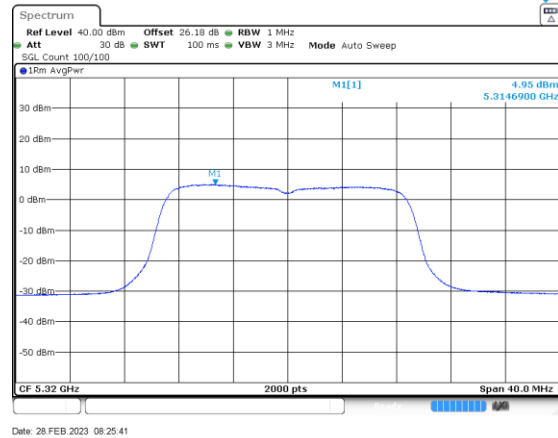

Annex D-PSD

Title Convention: Modulation_Tx Frequency (MHz)

n/ac20_5280

n/ac20_5320

a_5500

a_5580

a_5700

n/ac20_5500