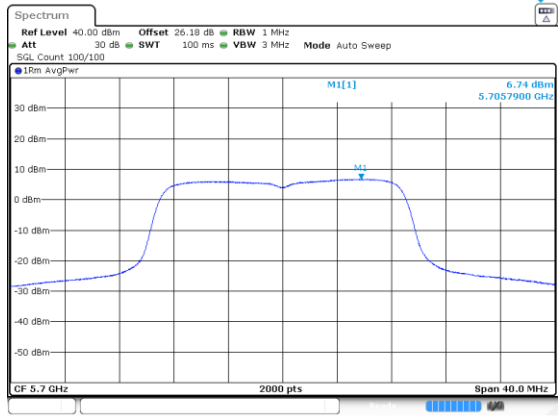

n/ac20_5500

Date: 28 FEB 2023 08:49:41

n/ac20_5700