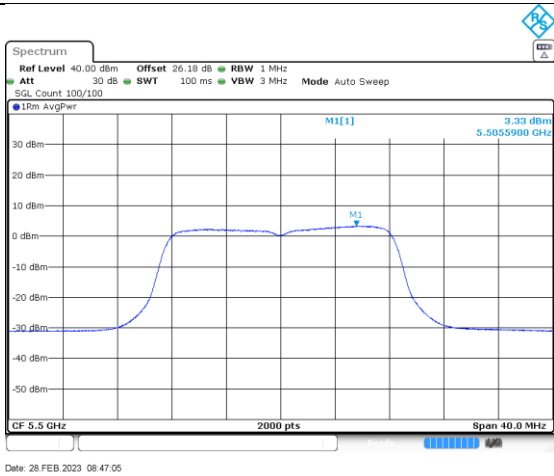

Annex D-PSD

Title Convention: Modulation_Tx Frequency (MHz)

n/ac20_5280

n/ac20_5320

a_5500

a_5580

a_5700

n/ac20_5500