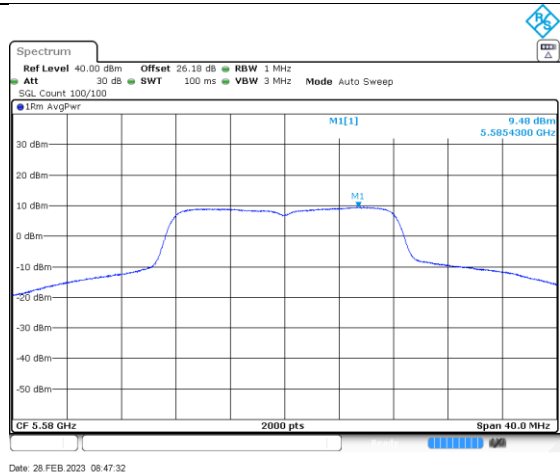

Annex D-PSD

Title Convention: Modulation_Tx Frequency (MHz)

n/ac20_5280

n/ac20_5320

a_5500

a_5580

a_5700

n/ac20_5500