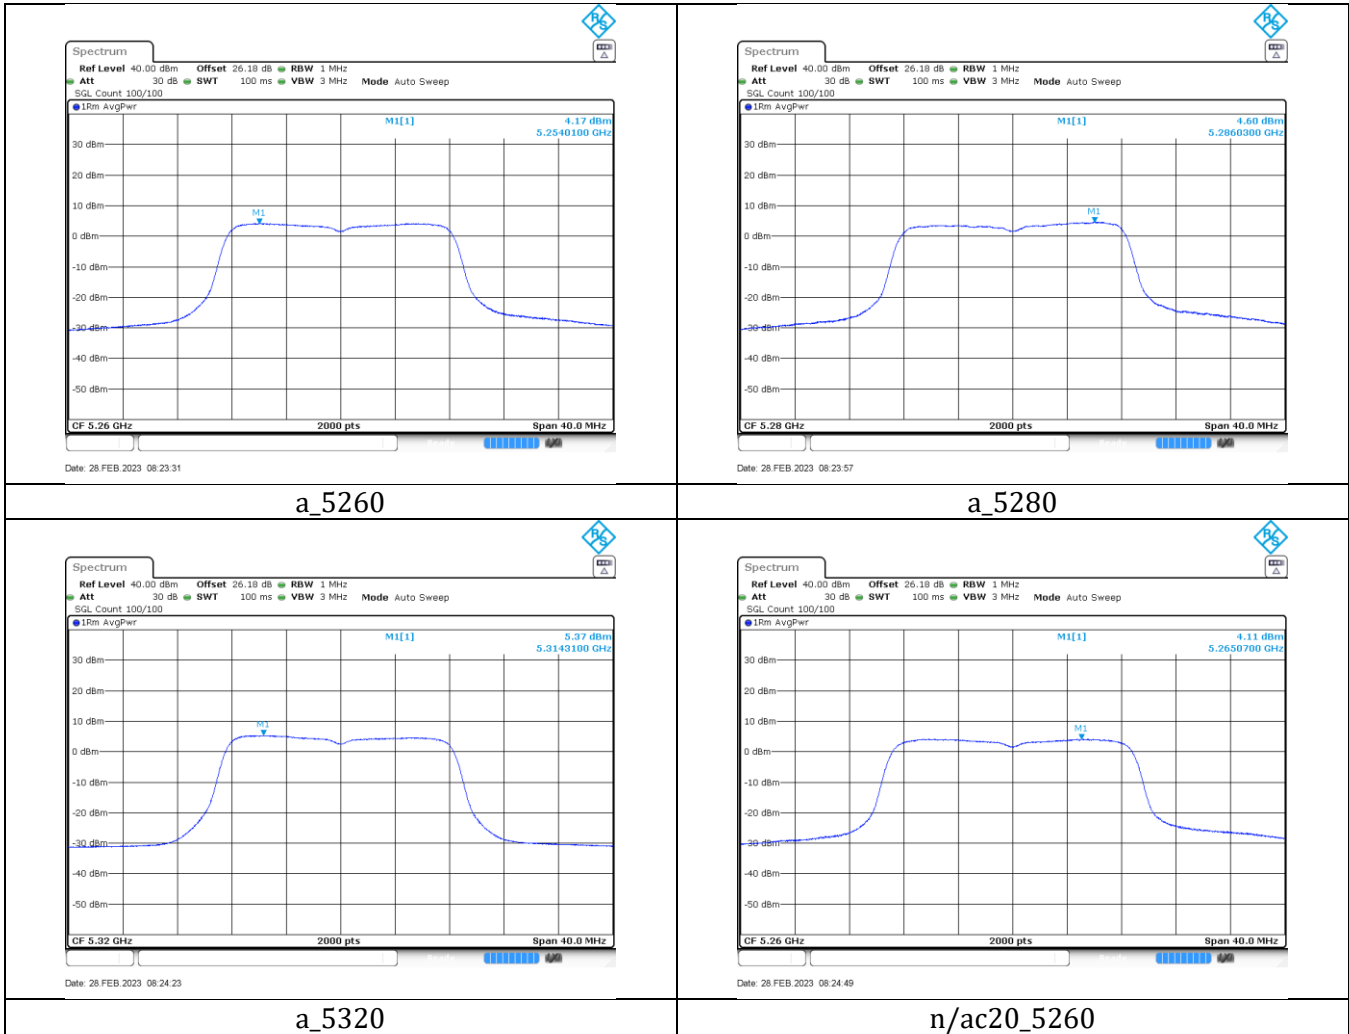

Annex D-PSD

Title Convention: Modulation_Tx Frequency (MHz)

n/ac20_5280

n/ac20_5320

a_5500

a_5580

a_5700

n/ac20_5500

n/ac20_5580

Date: 28 FEB 2023 08:49:41

n/ac20_5700