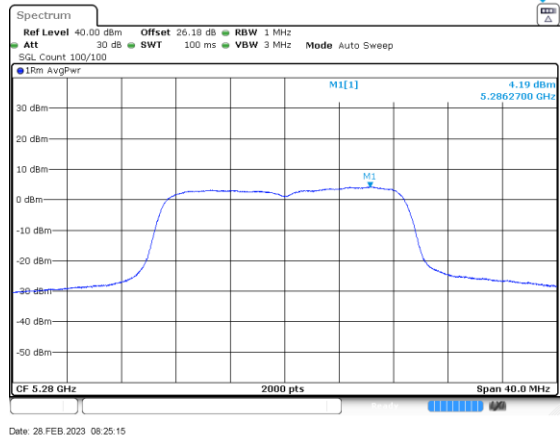

Annex D-PSD

Title Convention: Modulation_Tx Frequency (MHz)

n/ac20_5280

n/ac20_5320

a_5500

a_5580

a_5700

n/ac20_5500