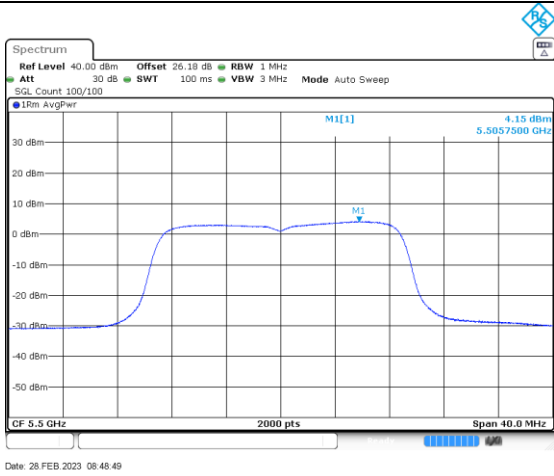

Annex D-PSD

Title Convention: Modulation_Tx Frequency (MHz)

n/ac20_5280

n/ac20_5320

a_5500

a_5580

a_5700

n/ac20_5500