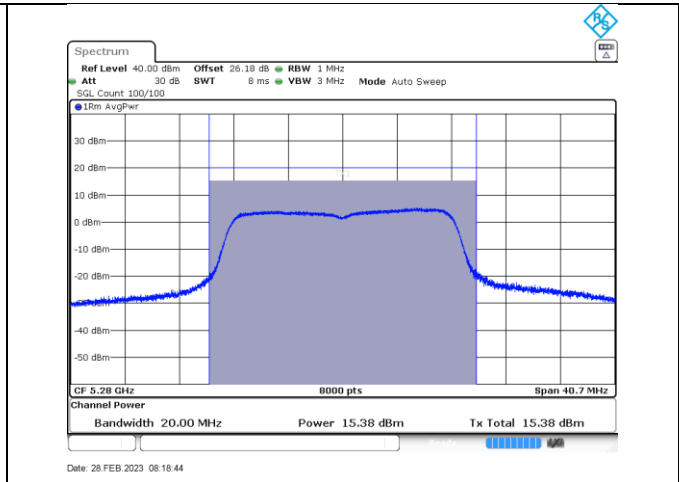

# Annex C-Average Power

Title Convention: Modulation\_Tx Frequency (MHz)

a\_5260

a\_5280

a\_5320

n/ac20\_5260

n/ac20\_5280

n/ac20\_5320

a\_5500

a\_5580

a\_5700

n/ac20\_5500

n/ac20\_5580

n/ac20\_5700