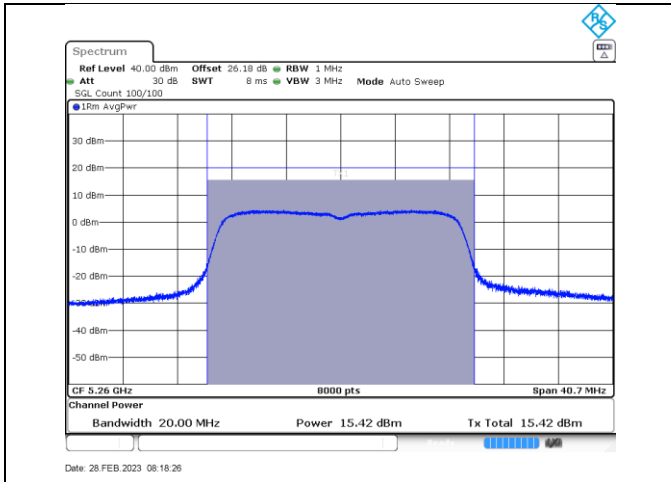

# Annex C-Average Power

Title Convention: Modulation\_Tx Frequency (MHz)

a\_5260

a\_5280

a\_5320

n/ac20\_5260

n/ac20\_5280

n/ac20\_5320

a\_5500

a\_5580

a\_5700

n/ac20\_5500

n/ac20\_5580

n/ac20\_5700