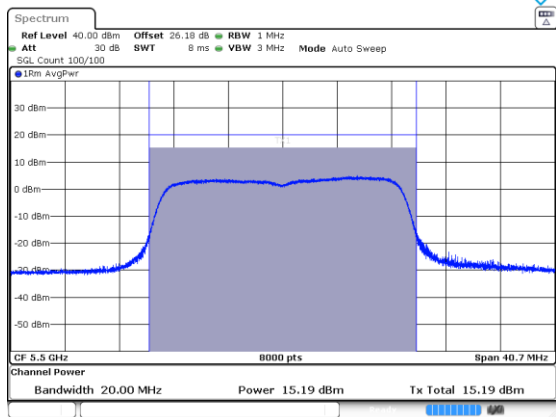

# Annex C-Average Power

Title Convention: Modulation\_Tx Frequency (MHz)

a\_5260

a\_5280

a\_5320

n/ac20\_5260

n/ac20\_5280

n/ac20\_5320

a\_5500

a\_5580

a\_5700

n/ac20\_5500

n/ac20\_5580

n/ac20\_5700