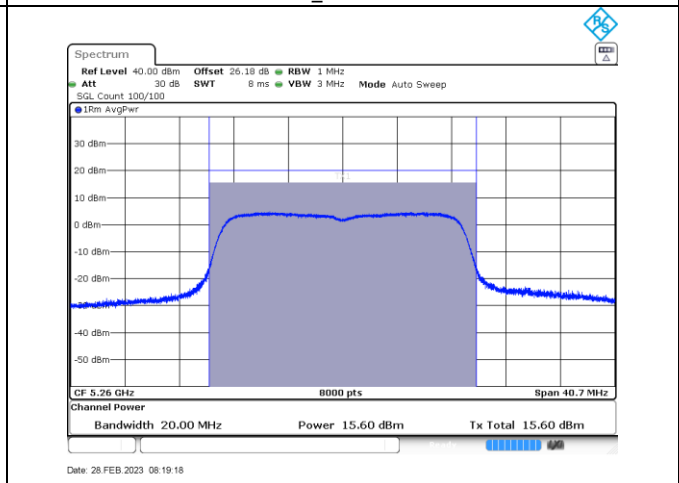

# Annex C-Average Power

Title Convention: Modulation\_Tx Frequency (MHz)

a\_5260

a\_5280

a\_5320

n/ac20\_5260

n/ac20\_5280

n/ac20\_5320

a\_5500

a\_5580

a\_5700

n/ac20\_5500

n/ac20\_5580

n/ac20\_5700