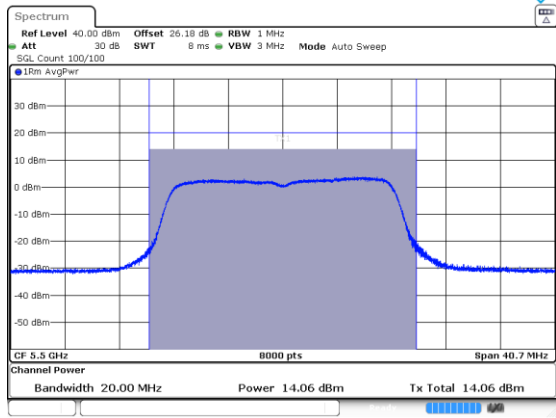

# Annex C-Average Power

Title Convention: Modulation\_Tx Frequency (MHz)

a\_5260

a\_5280

a\_5320

n/ac20\_5260

n/ac20\_5280

n/ac20\_5320

a\_5500

a\_5580

a\_5700

n/ac20\_5500

n/ac20\_5580

n/ac20\_5700