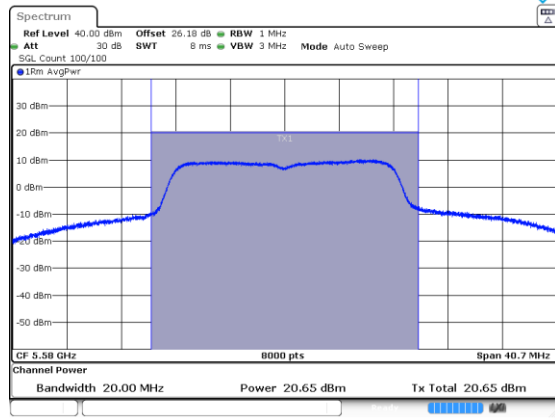

# Annex C-Average Power

Title Convention: Modulation\_Tx Frequency (MHz)

a\_5260

a\_5280

a\_5320

n/ac20\_5260

n/ac20\_5280

n/ac20\_5320

a\_5500

a\_5580

a\_5700

n/ac20\_5500

n/ac20\_5580

n/ac20\_5700