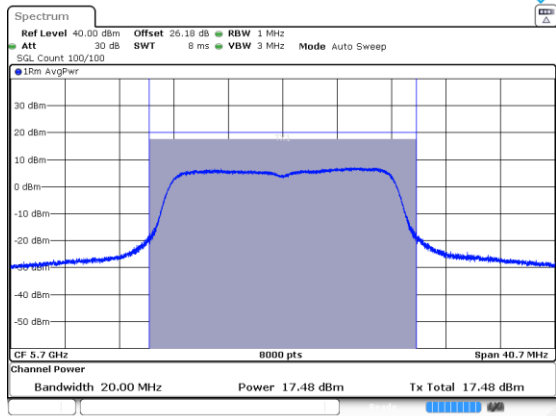

# Annex C-Average Power

Title Convention: Modulation\_Tx Frequency (MHz)

a\_5260

a\_5280

a\_5320

n/ac20\_5260

n/ac20\_5280

n/ac20\_5320

a\_5500

a\_5580

a\_5700

n/ac20\_5500

n/ac20\_5580

n/ac20\_5700