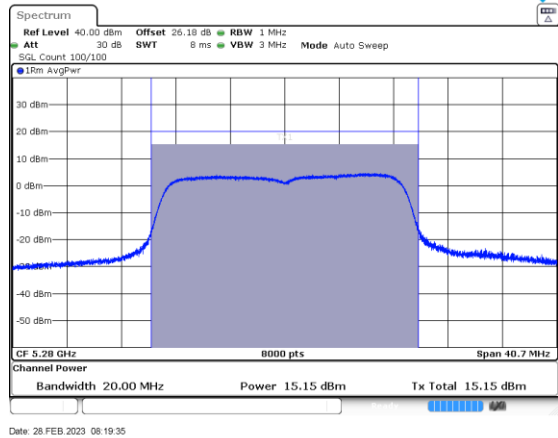

# Annex C-Average Power

Title Convention: Modulation\_Tx Frequency (MHz)

a\_5260

a\_5280

a\_5320

n/ac20\_5260

n/ac20\_5280

n/ac20\_5320

a\_5500

a\_5580

a\_5700

n/ac20\_5500

n/ac20\_5580

n/ac20\_5700