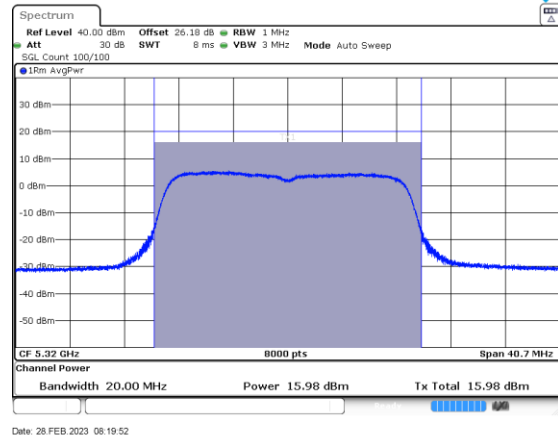

# Annex C-Average Power

Title Convention: Modulation\_Tx Frequency (MHz)

a\_5260

a\_5280

a\_5320

n/ac20\_5260

n/ac20\_5280

n/ac20\_5320

a\_5500

a\_5580

a\_5700

n/ac20\_5500

n/ac20\_5580

n/ac20\_5700