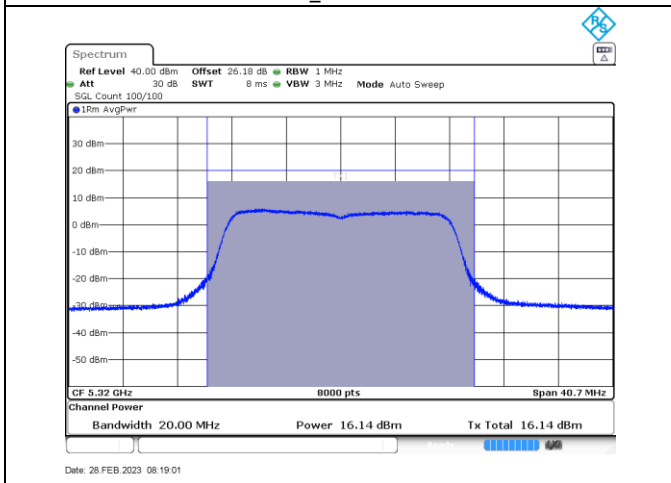

# Annex C-Average Power

Title Convention: Modulation\_Tx Frequency (MHz)

a\_5260

a\_5280

a\_5320

n/ac20\_5260

n/ac20\_5280

n/ac20\_5320

a\_5500

a\_5580

a\_5700

n/ac20\_5500

n/ac20\_5580

n/ac20\_5700