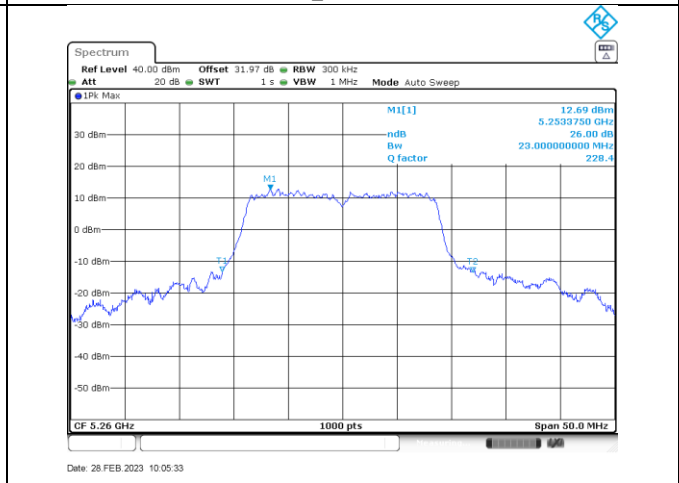

Annex B-26dB Occupied Bandwidth

Title Convention: Modulation_Tx Frequency (MHz)

a_5260

a_5280

a_5320

n/ac20_5260

n/ac20_5280

n/ac20_5320

a_5500

a_5580

a_5700

a_5720

n/ac20_5500

n/ac20_5580

n/ac20_5700

n/ac20_5720