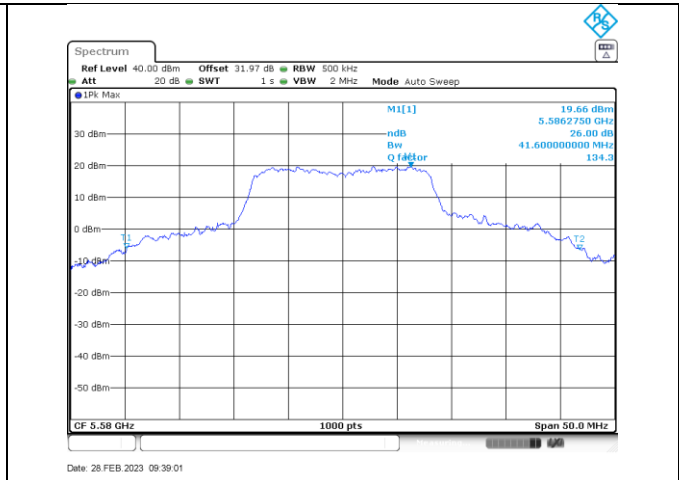

Annex B-26dB Occupied Bandwidth

Title Convention: Modulation_Tx Frequency (MHz)

a_5260

a_5280

a_5320

n/ac20_5260

n/ac20_5280

n/ac20_5320

a_5500

a_5580

a_5700

a_5720

n/ac20_5500

n/ac20_5580

n/ac20_5700

n/ac20_5720