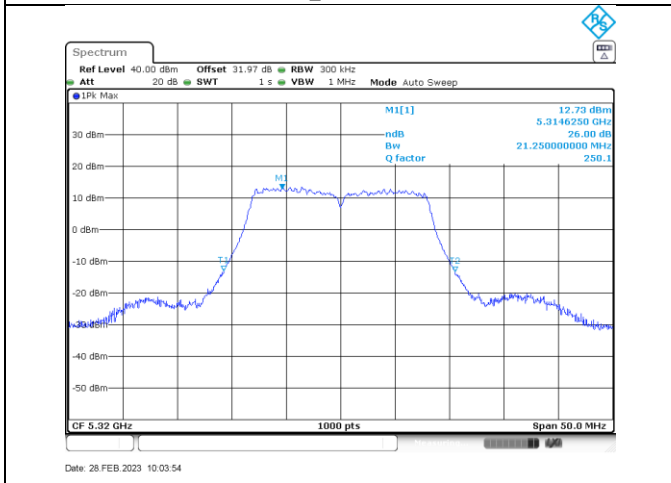

Annex B-26dB Occupied Bandwidth

Title Convention: Modulation_Tx Frequency (MHz)

a_5260

a_5280

a_5320

n/ac20_5260

n/ac20_5280

n/ac20_5320