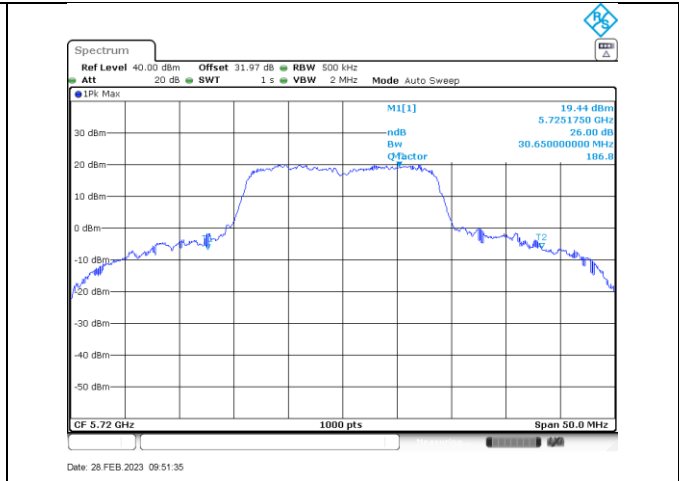

Annex B-26dB Occupied Bandwidth

Title Convention: Modulation_Tx Frequency (MHz)

a_5260

a_5280

a_5320

n/ac20_5260

n/ac20_5280

n/ac20_5320

a_5500

a_5580

a_5700

a_5720

n/ac20_5500

n/ac20_5580

n/ac20_5700

n/ac20_5720