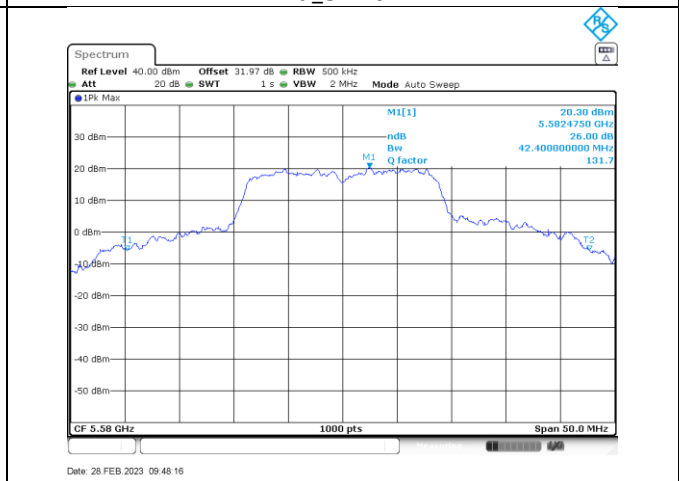

Annex B-26dB Occupied Bandwidth

Title Convention: Modulation_Tx Frequency (MHz)

a_5260

a_5280

a_5320

n/ac20_5260

n/ac20_5280

n/ac20_5320

a_5500

a_5580

a_5700

a_5720

n/ac20_5500

n/ac20_5580

n/ac20_5700

n/ac20_5720