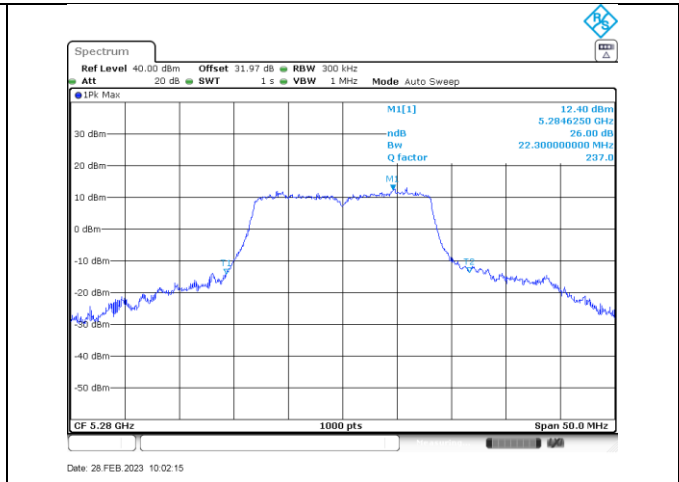

Annex B-26dB Occupied Bandwidth

Title Convention: Modulation_Tx Frequency (MHz)

a_5260

a_5280

a_5320

n/ac20_5260

n/ac20_5280

n/ac20_5320

a_5500

a_5580

a_5700

a_5720

n/ac20_5500

n/ac20_5580

n/ac20_5700

n/ac20_5720