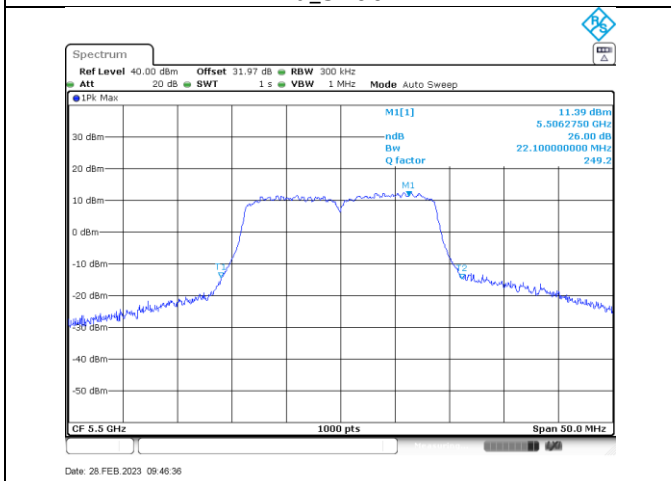

Annex B-26dB Occupied Bandwidth

Title Convention: Modulation_Tx Frequency (MHz)

a_5260

a_5280

a_5320

n/ac20_5260

n/ac20_5280

n/ac20_5320

a_5500

a_5580

a_5700

a_5720

n/ac20_5500

n/ac20_5580

n/ac20_5700

n/ac20_5720