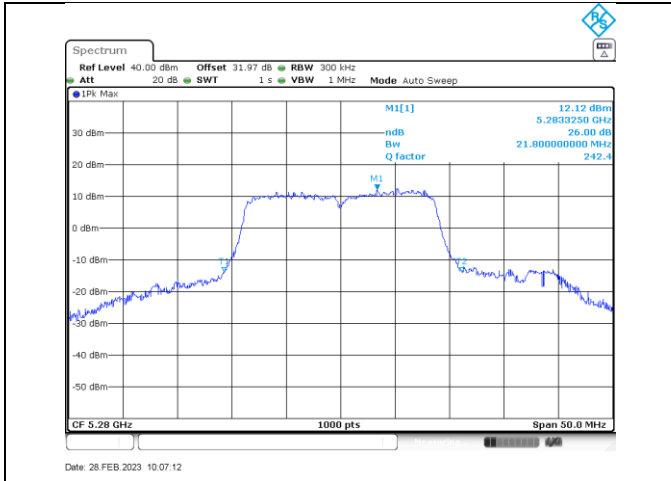

Annex B-26dB Occupied Bandwidth

Title Convention: Modulation_Tx Frequency (MHz)

a_5260

a_5280

a_5320

n/ac20_5260

n/ac20_5280

n/ac20_5320

a_5500

a_5580

a_5700

a_5720

n/ac20_5500

n/ac20_5580

n/ac20_5700

n/ac20_5720