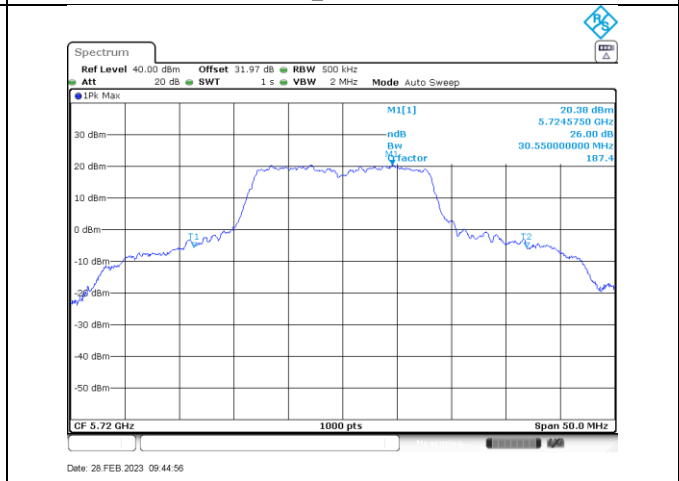

Annex B-26dB Occupied Bandwidth

Title Convention: Modulation_Tx Frequency (MHz)

a_5260

a_5280

a_5320

n/ac20_5260

n/ac20_5280

n/ac20_5320

a_5500

a_5580

a_5700

a_5720

n/ac20_5500

n/ac20_5580

n/ac20_5700

n/ac20_5720