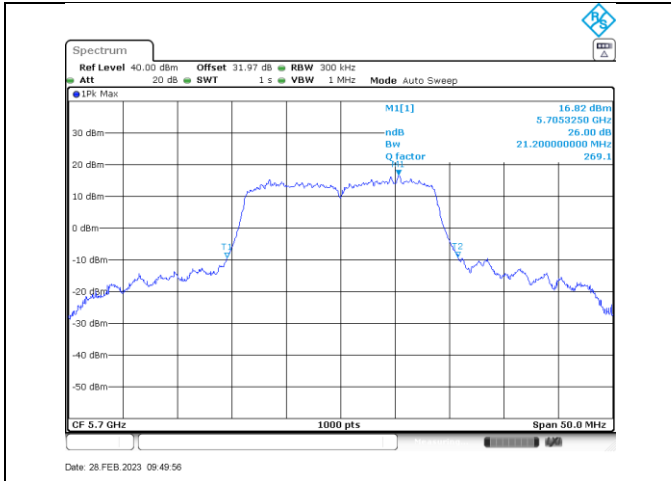

Annex B-26dB Occupied Bandwidth

Title Convention: Modulation_Tx Frequency (MHz)

a_5260

a_5280

a_5320

n/ac20_5260

n/ac20_5280

n/ac20_5320

a_5500

a_5580

a_5700

a_5720

n/ac20_5500

n/ac20_5580

n/ac20_5700

n/ac20_5720