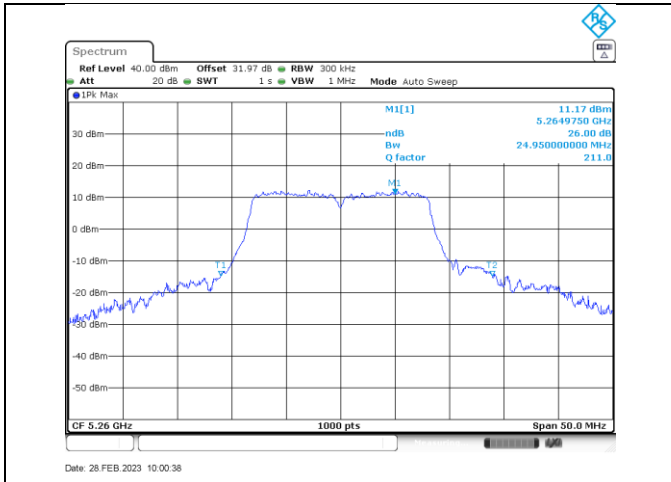

Annex B-26dB Occupied Bandwidth

Title Convention: Modulation_Tx Frequency (MHz)

a_5260

a_5280

a_5320

n/ac20_5260

n/ac20_5280

n/ac20_5320