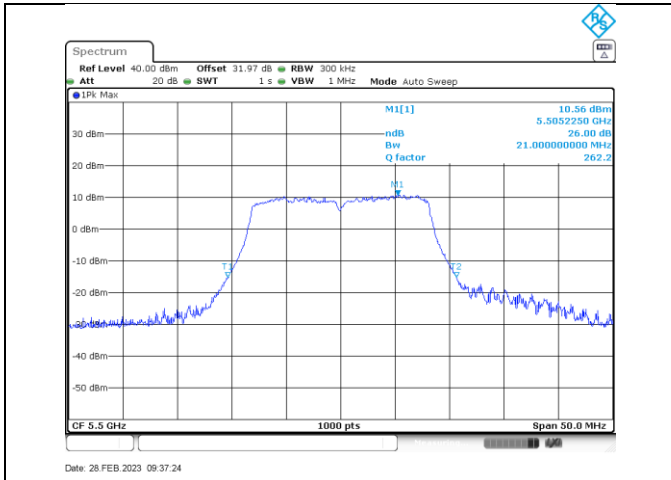

Annex B-26dB Occupied Bandwidth

Title Convention: Modulation_Tx Frequency (MHz)

a_5260

a_5280

a_5320

n/ac20_5260

n/ac20_5280

n/ac20_5320