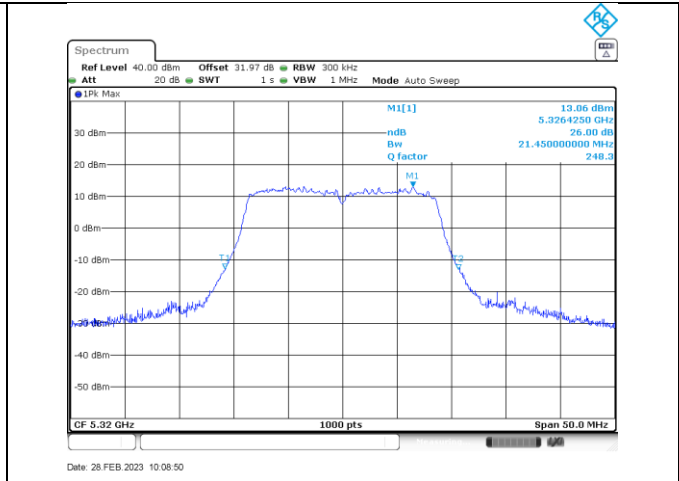

Annex B-26dB Occupied Bandwidth

Title Convention: Modulation_Tx Frequency (MHz)

a_5260

a_5280

a_5320

n/ac20_5260

n/ac20_5280

n/ac20_5320

a_5500

a_5580

a_5700

a_5720

n/ac20_5500

n/ac20_5580

n/ac20_5700

n/ac20_5720