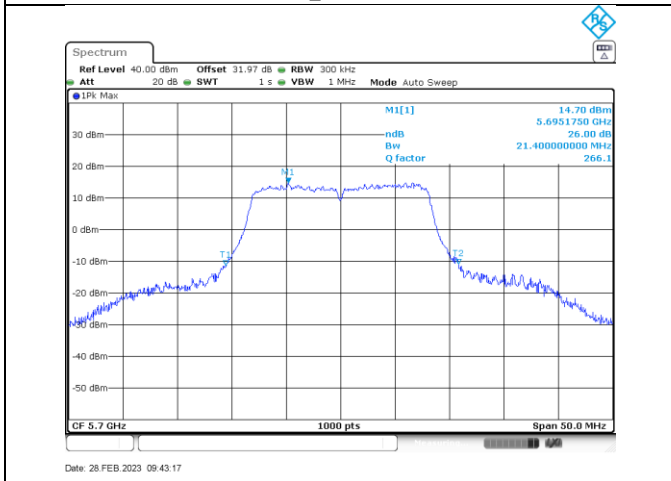

Annex B-26dB Occupied Bandwidth

Title Convention: Modulation_Tx Frequency (MHz)

a_5260

a_5280

a_5320

n/ac20_5260

n/ac20_5280

n/ac20_5320

a_5500

a_5580

a_5700

a_5720

n/ac20_5500

n/ac20_5580

n/ac20_5700

n/ac20_5720