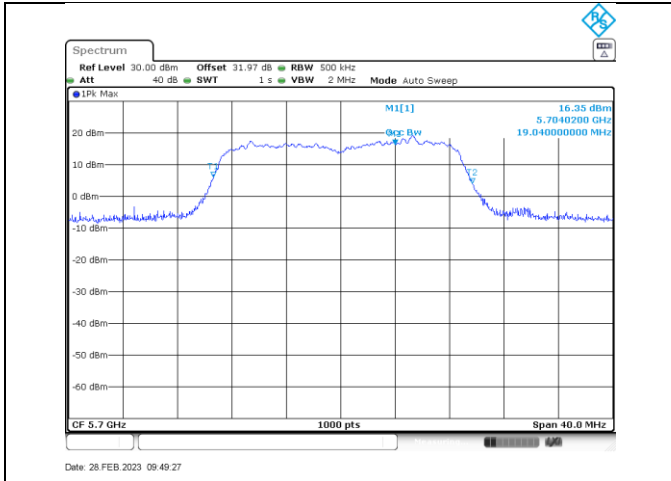

Annex A-Occupied Bandwidth

Title Convention: Modulation Tx Frequency (MHz)

a_5260

a_5280

a_5320

n/ac20_5260

a_5500

a_5580

a_5700

a_5720

n/ac20_5500

n/ac20_5580

n/ac20_5700

n/ac20_5720