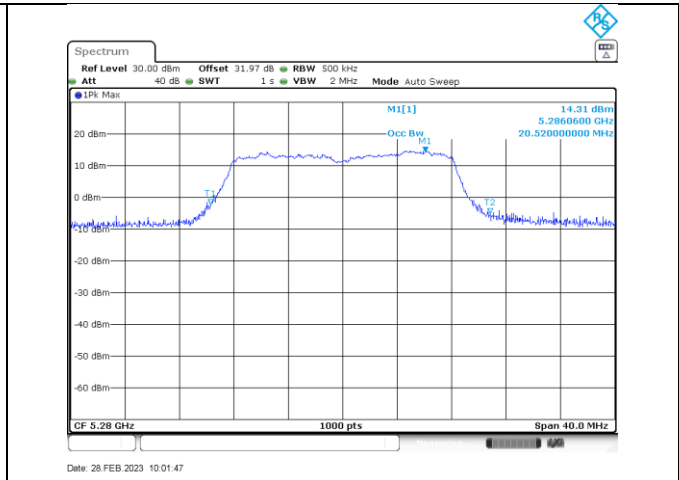

Annex A-Occupied Bandwidth

Title Convention: Modulation Tx Frequency (MHz)

a_5260

a_5280

a_5320

n/ac20_5260

a_5500

a_5580

a_5700

a_5720

n/ac20_5500

n/ac20_5580

n/ac20_5700

n/ac20_5720