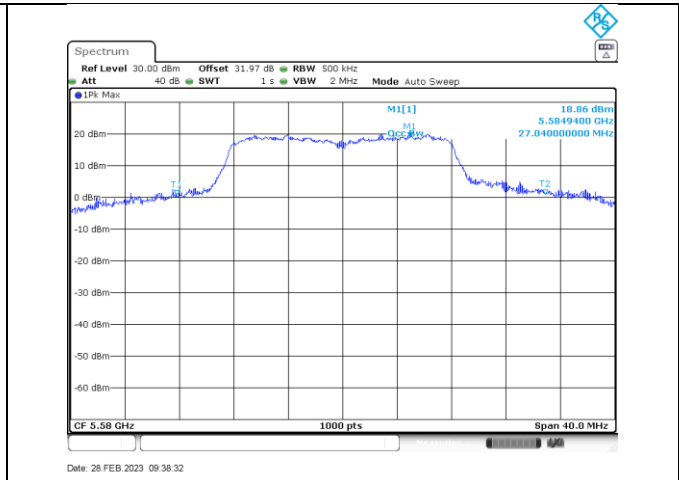

Annex A-Occupied Bandwidth

Title Convention: Modulation Tx Frequency (MHz)

a_5260

a_5280

a_5320

n/ac20_5260

a_5500

a_5580

a_5700

a_5720

n/ac20_5500

n/ac20_5580

n/ac20_5700

n/ac20_5720