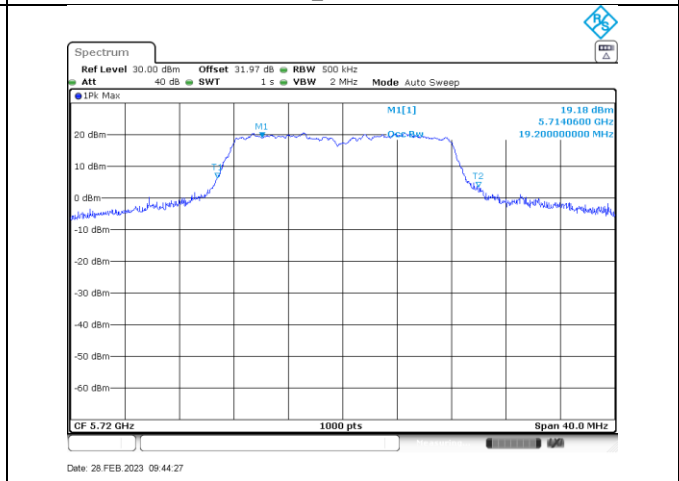

Annex A-Occupied Bandwidth

Title Convention: Modulation Tx Frequency (MHz)

a_5260

a_5280

a_5320

n/ac20_5260

a_5500

a_5580

a_5700

a_5720

n/ac20_5500

n/ac20_5580

n/ac20_5700

n/ac20_5720