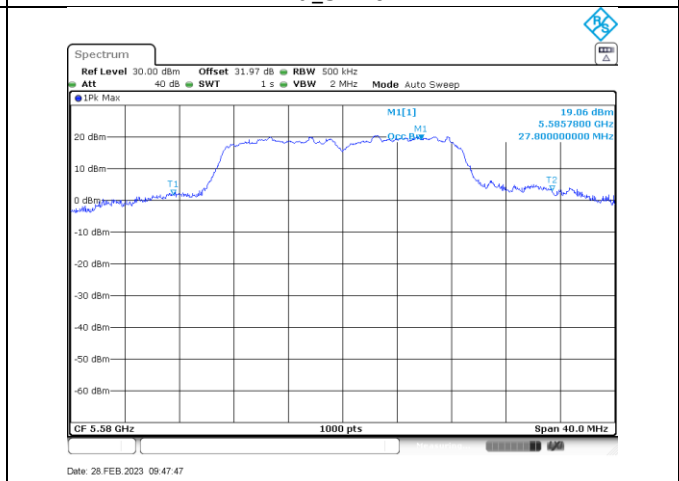

Annex A-Occupied Bandwidth

Title Convention: Modulation Tx Frequency (MHz)

a_5260

a_5280

a_5320

n/ac20_5260

a_5500

a_5580

a_5700

a_5720

n/ac20_5500

n/ac20_5580

n/ac20_5700

n/ac20_5720