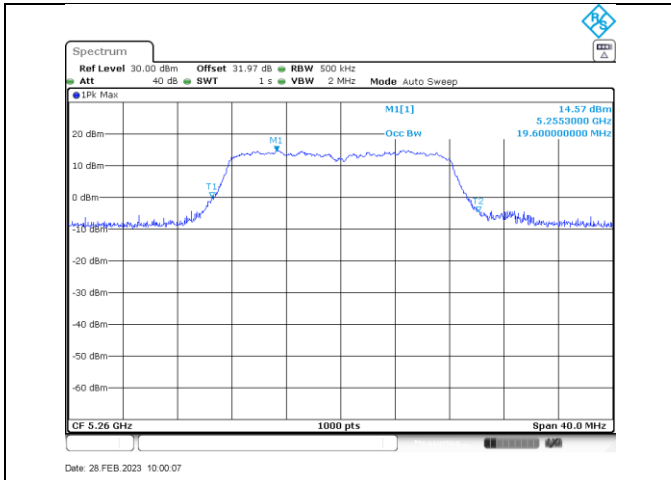

Annex A-Occupied Bandwidth

Title Convention: Modulation Tx Frequency (MHz)

a_5260

a_5280

a_5320

n/ac20_5260

a_5500

a_5580