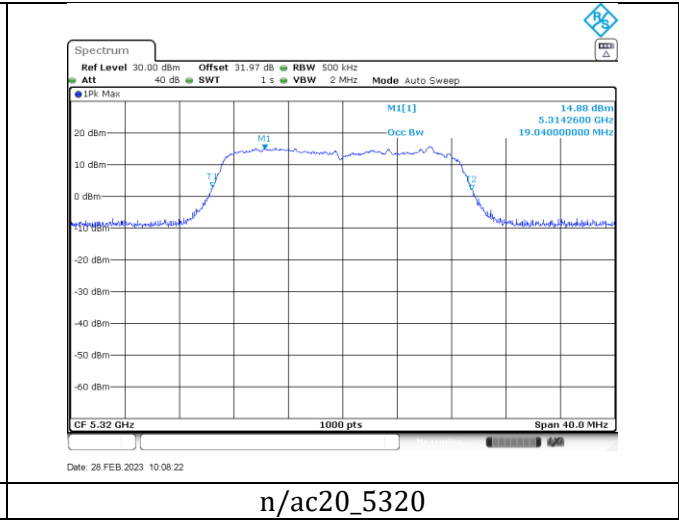

Annex A-Occupied Bandwidth

Title Convention: Modulation Tx Frequency (MHz)

a_5260

a_5280

a_5320

n/ac20_5260

a_5500

a_5580

a_5700

a_5720

n/ac20_5500

n/ac20_5580

n/ac20_5700

n/ac20_5720