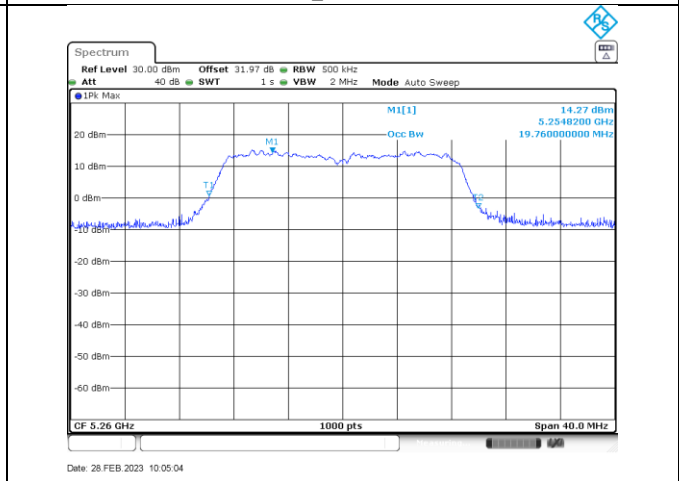

Annex A-Occupied Bandwidth

Title Convention: Modulation Tx Frequency (MHz)

a_5260

a_5280

a_5320

n/ac20_5260

a_5500

a_5580

a_5700

a_5720

n/ac20_5500

n/ac20_5580

n/ac20_5700

n/ac20_5720