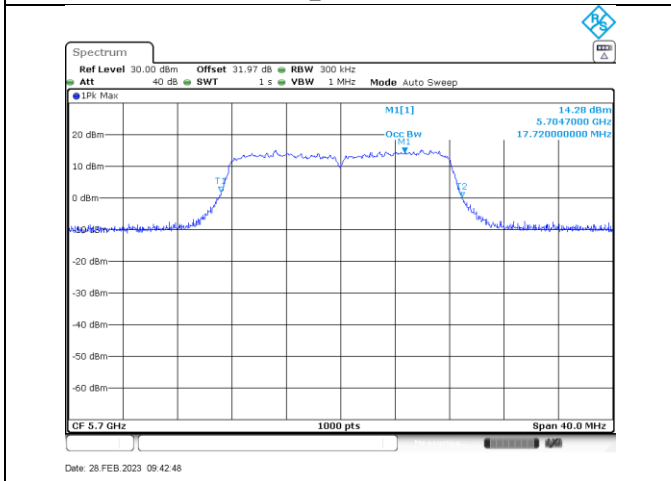

Annex A-Occupied Bandwidth

Title Convention: Modulation Tx Frequency (MHz)

a_5260

a_5280

a_5320

n/ac20_5260

a_5500

a_5580