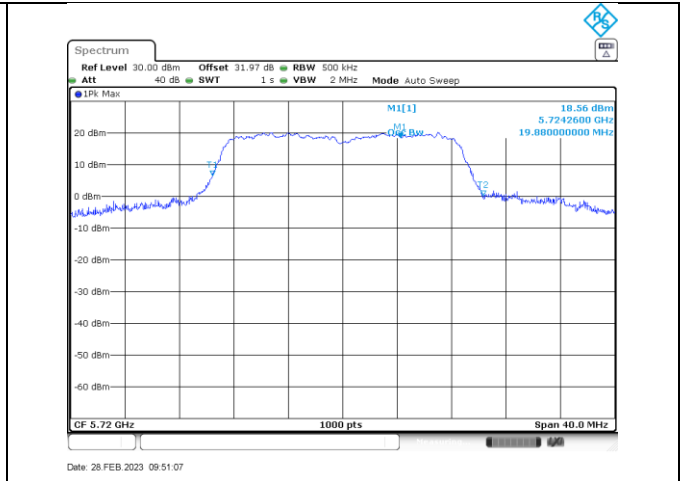

Annex A-Occupied Bandwidth

Title Convention: Modulation Tx Frequency (MHz)

a_5260

a_5280

a_5320

n/ac20_5260

a_5500

a_5580

a_5700

a_5720

n/ac20_5500

n/ac20_5580

n/ac20_5700

n/ac20_5720