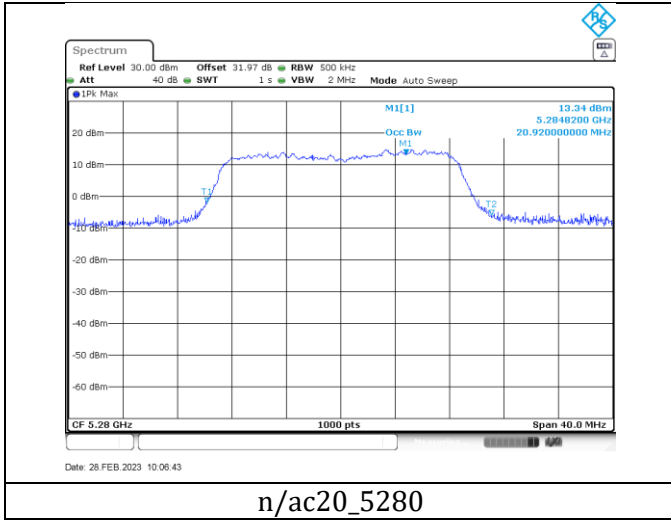

Annex A-Occupied Bandwidth

Title Convention: Modulation Tx Frequency (MHz)

a_5260

a_5280

a_5320

n/ac20_5260

a_5500

a_5580