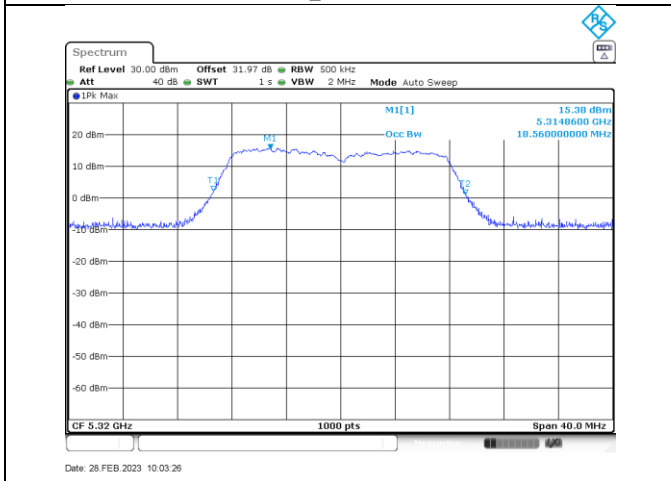

Annex A-Occupied Bandwidth

Title Convention: Modulation Tx Frequency (MHz)

a_5260

a_5280

a_5320

n/ac20_5260

a_5500

a_5580