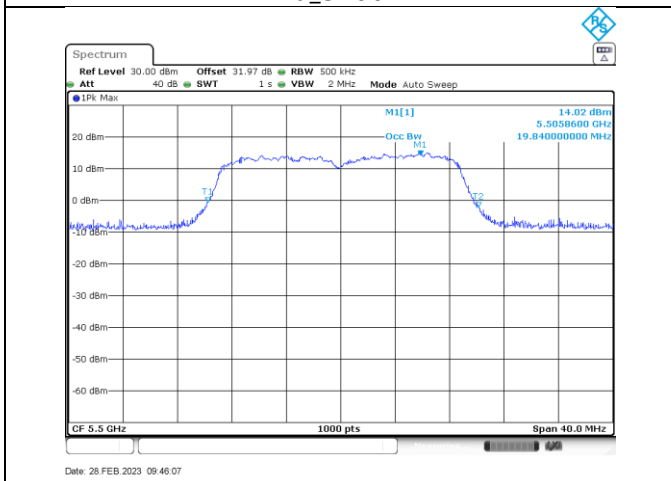

Annex A-Occupied Bandwidth

Title Convention: Modulation Tx Frequency (MHz)

a_5260

a_5280

a_5320

n/ac20_5260

a_5500

a_5580

a_5700

a_5720

n/ac20_5500

n/ac20_5580

n/ac20_5700

n/ac20_5720