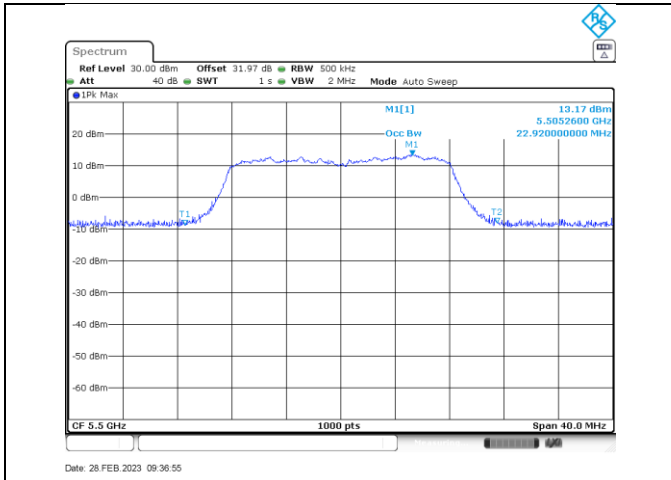

Annex A-Occupied Bandwidth

Title Convention: Modulation Tx Frequency (MHz)

a_5260

a_5280

a_5320

n/ac20_5260

a_5500

a_5580