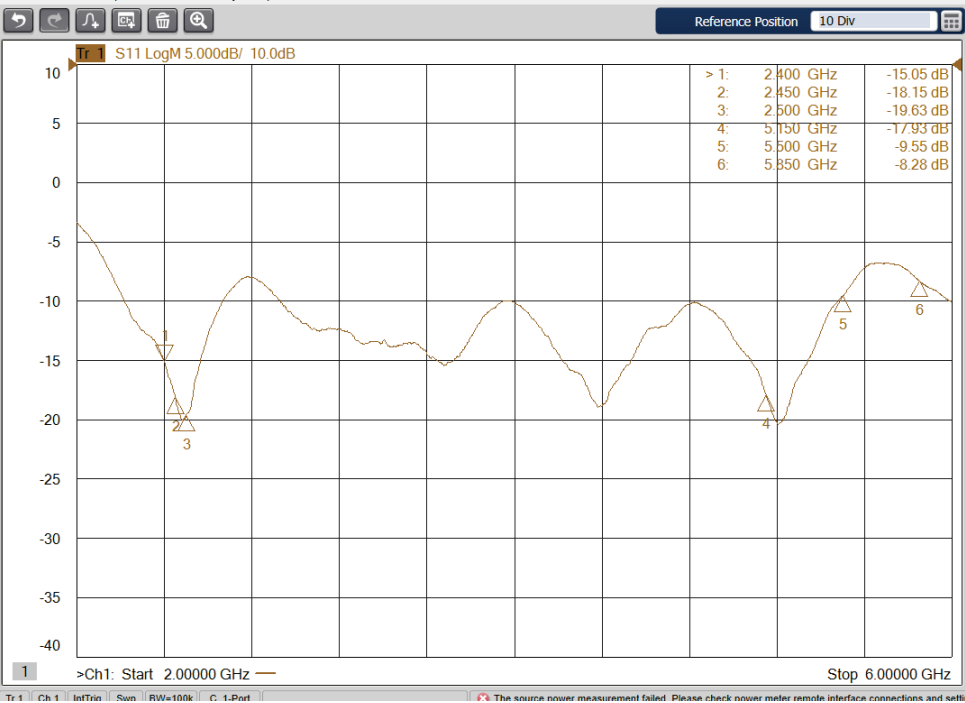

Smart TV Box Antenna Test Result

OTA Test Condition & Chamber Coordinate System

OTA Test System – ETS AMS8600

Antenna Photo

Mockup

Smart TV Box Antenna Test Result

➤ Antenna Return Loss & Gain & Efficiency

Frequency (MHz)	WiFi Antenna		
	Efficiency (dB)	Efficiency (%)	Gain(dBi)
2400	-1.82077	65.7542	2.20939
2410	-1.83284	65.5717	2.1874
2420	-1.69568	67.6756	2.43655
2430	-1.52547	70.3806	2.31023
2440	-1.36103	73.0966	2.75182
2450	-1.29988	74.133	2.71375
2460	-1.47465	71.2091	2.80917
2470	-1.50664	70.6864	2.72809
2480	-1.53024	70.3033	3.01011
2490	-1.49335	70.9031	3.0222
2500	-1.38438	72.7046	3.30285
5150	-1.07997	77.9836	5.47982
5200	-1.22114	75.4894	4.64392
5250	-0.72352	84.6541	5.40679
5300	-0.77772	83.6042	5.78734
5350	-1.28622	74.3666	4.57713
5400	-1.33572	73.5238	5.57693
5450	-2.24455	59.641	4.18342
5500	-2.22888	59.8566	4.51106
5550	-2.2745	59.2312	4.22106
5600	-2.37119	57.927	3.71823
5650	-2.54498	55.6547	2.51828
5700	-2.4934	56.3197	2.73615
5750	-2.13197	61.2072	3.09291
5800	-2.68936	53.8349	2.27241
5850	-2.92743	50.9633	2.34963

Frequency (MHz)	2400	2450	2500
Return Loss(dB)	-15.05	-18.15	-19.63
Frequency (MHz)	5150	5500	5850
Return Loss(dB)	-17.93	-9.55	-8.28

Smart TV Box Antenna Test Result

➤ Antenna 2D & 3D Radiation Pattern

➤ WiFi 2.4G Band

3D 2450MHz

2D XOY

2D YOZ

2D XOZ

— 2400MHz — 2450MHz — 2500MHz

➤ WiFi 5G Band

3D 5500MHz