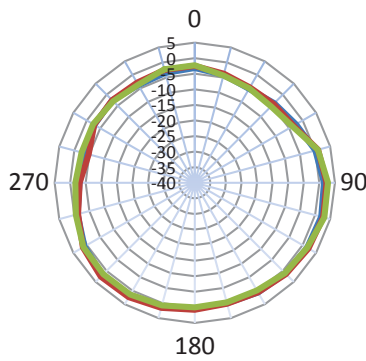

Smart TV Box Antenna Test Result

OTA Test Condition & Chamber Coordinate System

OTA Test System – ETS AMS8600

Antenna Photo

Mockup

Smart TV Box Antenna Test Result

➤ Antenna Return Loss & Gain & Efficiency

Frequency (MHz)	WiFi Antenna		
	Efficiency (dB)	Efficiency (%)	Gain(dBi)
2400	-1.82077	65.7542	2.20939
2410	-1.83284	65.5717	2.1874
2420	-1.69568	67.6756	2.43655
2430	-1.52547	70.3806	2.31023
2440	-1.36103	73.0966	2.75182
2450	-1.29988	74.133	2.71375
2460	-1.47465	71.2091	2.80917
2470	-1.50664	70.6864	2.72809
2480	-1.53024	70.3033	3.01011
2490	-1.49335	70.9031	3.0222
2500	-1.38438	72.7046	3.30285
5150	-1.07997	77.9836	5.47982
5200	-1.22114	75.4894	4.64392
5250	-0.72352	84.6541	5.40679
5300	-0.77772	83.6042	5.78734
5350	-1.28622	74.3666	4.57713
5400	-1.33572	73.5238	5.57693
5450	-2.24455	59.641	4.18342
5500	-2.22888	59.8566	4.51106
5550	-2.2745	59.2312	4.22106
5600	-2.37119	57.927	3.71823
5650	-2.54498	55.6547	2.51828
5700	-2.4934	56.3197	2.73615
5750	-2.13197	61.2072	3.09291
5800	-2.68936	53.8349	2.27241
5850	-2.92743	50.9633	2.34963

Frequency (MHz)	2400	2450	2500
Return Loss(dB)	-15.05	-18.15	-19.63
Frequency (MHz)	5150	5500	5850
Return Loss(dB)	-17.93	-9.55	-8.28

Smart TV Box Antenna Test Result

➤ Antenna 2D & 3D Radiation Pattern

➤ WiFi 2.4G Band

3D 2450MHz

2D XOY

2D YOZ

2D XOZ

— 2400MHz — 2450MHz — 2500MHz

➤ WiFi 5G Band

3D 5500MHz