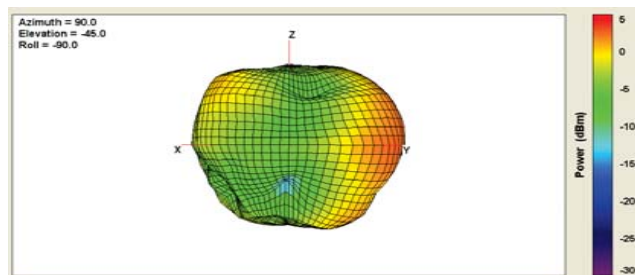

Smart TV Box Antenna Test Result

➤ Antenna 2D & 3D Radiation Pattern

➤ WiFi 2.4G Band

3D 2450MHz