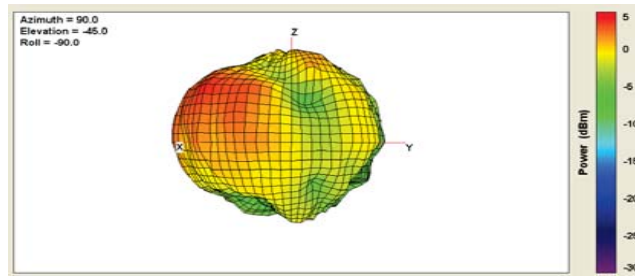

➤ WiFi 2.4G Band

3D 2450MHz

2D XOY

2D YOZ

2D XOZ

— 2400MHz — 2450MHz — 2500MHz

➤ WiFi 5G Band

3D 5500MHz