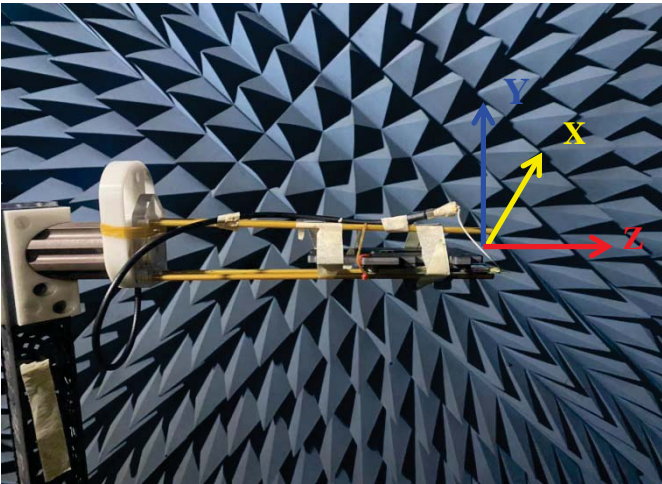

Smart TV Box Antenna Test Result

OTA Test Condition & Chamber Coordinate System

OTA Test System – ETS AMS8600

Antenna Photo

Mockup

Smart TV Box Antenna Test Result

➤ Antenna Return Loss & Gain & Efficiency

Frequency (MHz)	WiFi Antenna		
	Efficiency (dB)	Efficiency (%)	Gain(dBi)
2400	-1.82077	65.7542	2.20939
2410	-1.83284	65.5717	2.1874
2420	-1.69568	67.6756	2.43655
2430	-1.52547	70.3806	2.31023
2440	-1.36103	73.0966	2.75182
2450	-1.29988	74.133	2.71375
2460	-1.47465	71.2091	2.80917
2470	-1.50664	70.6864	2.72809
2480	-1.53024	70.3033	3.01011
2490	-1.49335	70.9031	3.0222
2500	-1.38438	72.7046	3.30285
5150	-1.07997	77.9836	5.47982
5200	-1.22114	75.4894	4.64392
5250	-0.72352	84.6541	5.40679
5300	-0.77772	83.6042	5.78734
5350	-1.28622	74.3666	4.57713
5400	-1.33572	73.5238	5.57693
5450	-2.24455	59.641	4.18342
5500	-2.22888	59.8566	4.51106
5550	-2.2745	59.2312	4.22106
5600	-2.37119	57.927	3.71823
5650	-2.54498	55.6547	2.51828
5700	-2.4934	56.3197	2.73615
5750	-2.13197	61.2072	3.09291
5800	-2.68936	53.8349	2.27241
5850	-2.92743	50.9633	2.34963