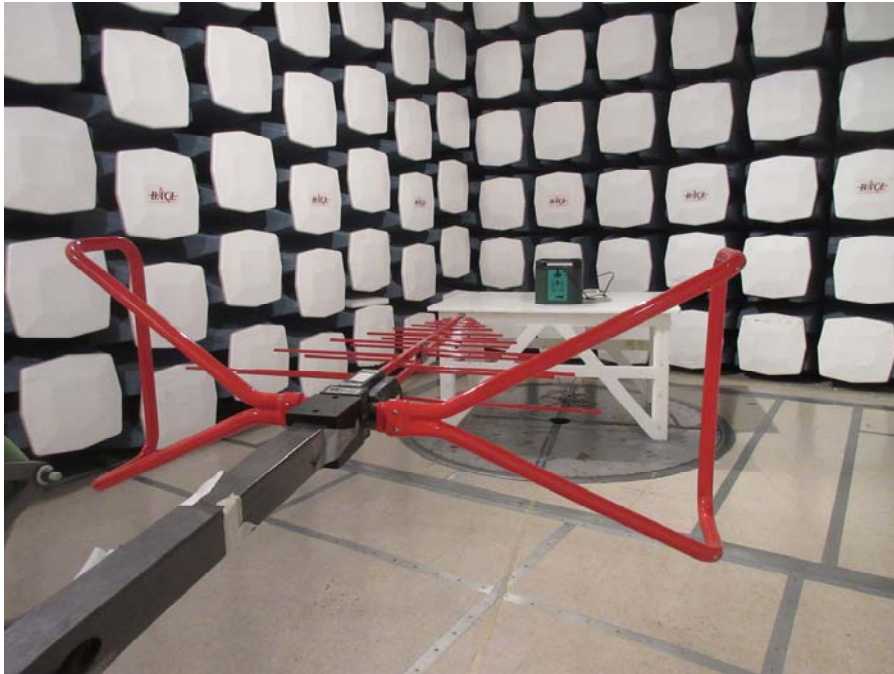

EUT Test Setup Photographs

1.1 Radiated Spurious Emission below 1 GHz Front View

1.2 Radiated Spurious Emission below 1 GHz Rear View

1.3 Radiated Spurious Emission above 1GHz at 3 meter Front View

1.4 Radiated Spurious Emission above 1GHz at 3 meter Rear View

1.5 Radiated Spurious Emission 1-18 GHz at 1 meter Front View

1.6 Radiated Spurious Emission 1-18 GHz at 1 meter Rear View

1.7 Radiated Spurious Emission 18-26.5 GHz at 1 meter Front View

1.8 Radiated Spurious Emission 18-26.5 GHz at 1 meter Rear View