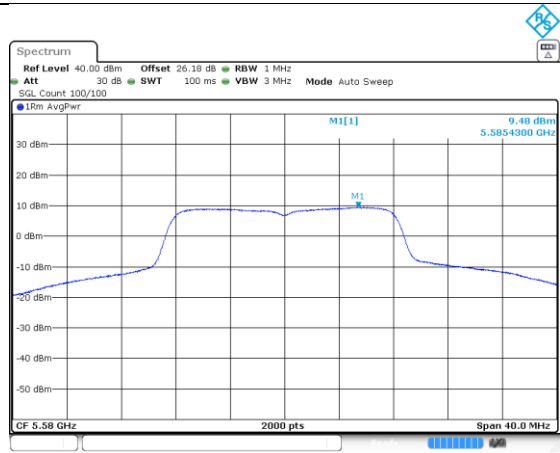

Annex D-PSD

Title Convention: Modulation_Tx Frequency (MHz)

n/ac20_5280

n/ac20_5320

Date: 28 FEB 2023 08:47:05

a_5500

Date: 28 FEB 2023 08:47:32

a_5580