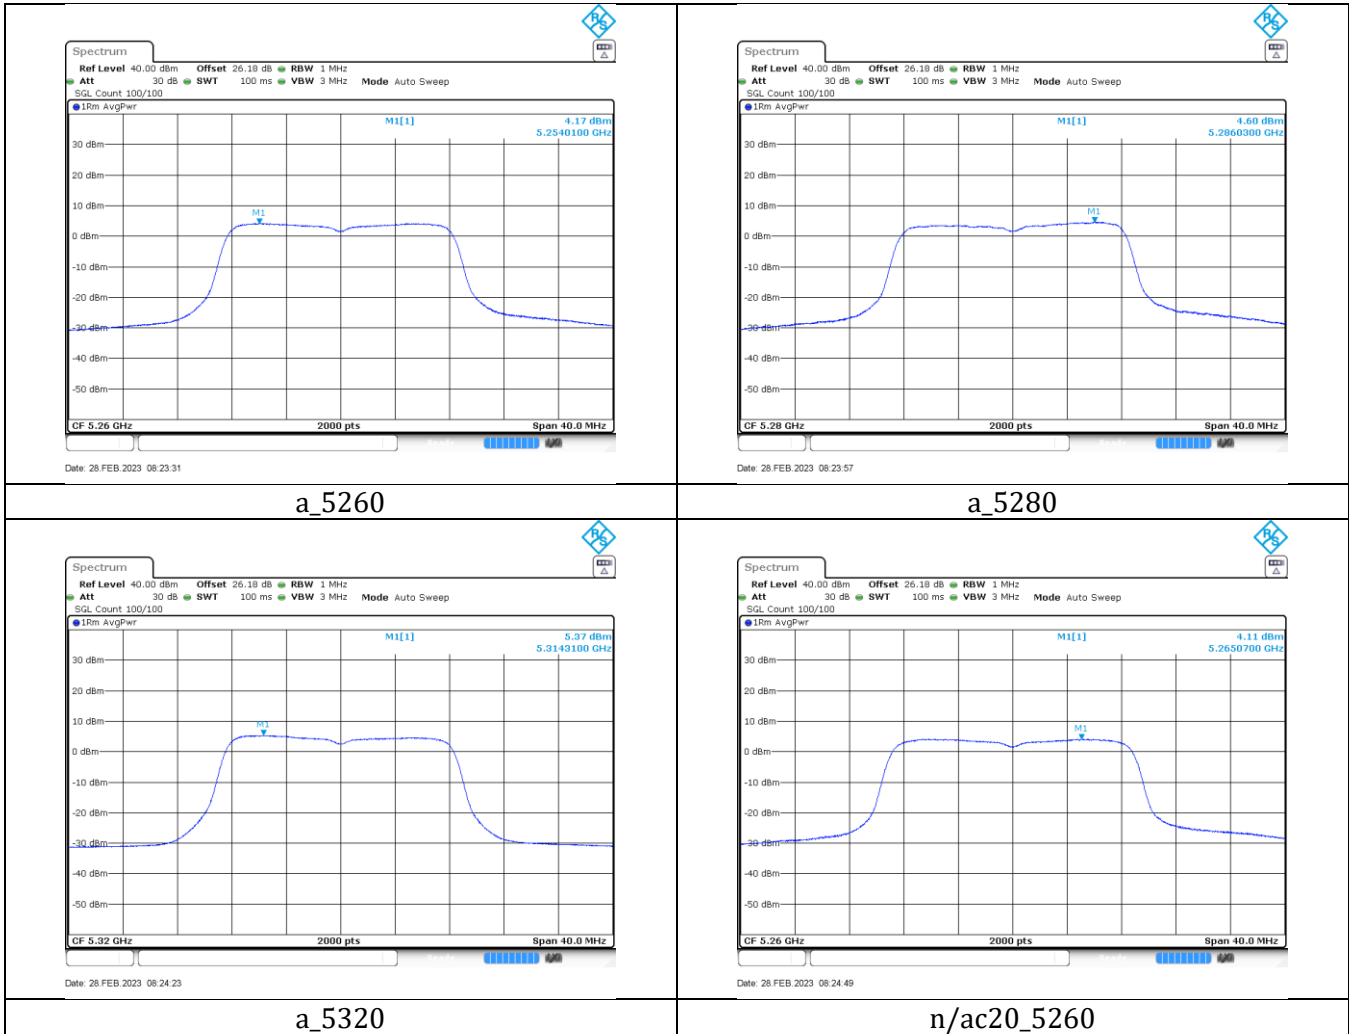

Annex D-PSD

Title Convention: Modulation_Tx Frequency (MHz)

n/ac20_5280

n/ac20_5320

Date: 28 FEB 2023 08:47:05

a_5500

Date: 28 FEB 2023 08:47:32

a_5580

Date: 28 FEB 2023 08:47:58

a_5700

Date: 28 FEB 2023 08:48:49

n/ac20_5500

Date: 28 FEB 2023 08:49:15

n/ac20_5580

Date: 28 FEB 2023 08:49:41

n/ac20_5700