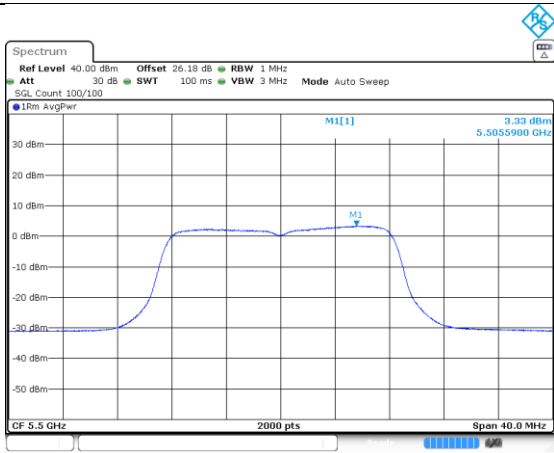

Annex D-PSD

Title Convention: Modulation_Tx Frequency (MHz)

n/ac20_5280

n/ac20_5320

Date: 28 FEB 2023 08:47:05

a_5500

Date: 28 FEB 2023 08:47:32

a_5580