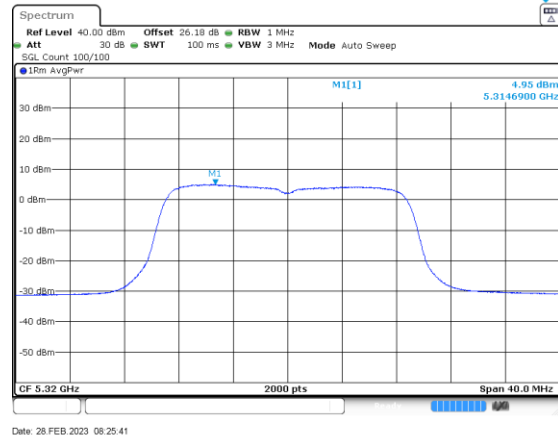

Annex D-PSD

Title Convention: Modulation_Tx Frequency (MHz)

n/ac20_5280

n/ac20_5320

Date: 28 FEB 2023 08:47:05

a_5500

Date: 28 FEB 2023 08:47:32

a_5580