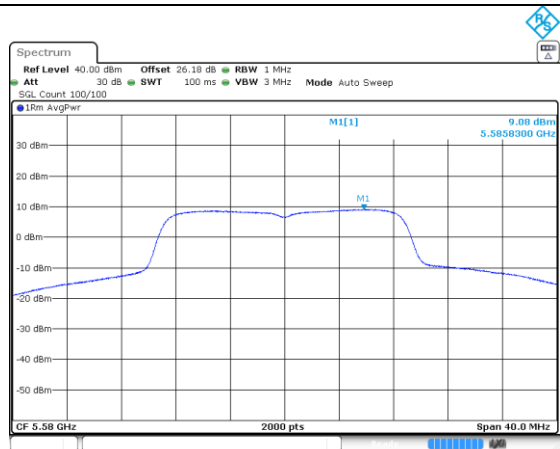

Date: 28 FEB 2023 08:49:15

n/ac20_5580