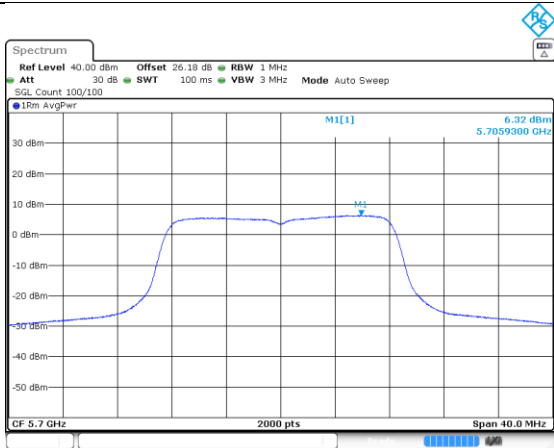

Annex D-PSD

Title Convention: Modulation_Tx Frequency (MHz)

n/ac20_5280

n/ac20_5320

Date: 28 FEB 2023 08:47:05

a_5500

Date: 28 FEB 2023 08:47:32

a_5580