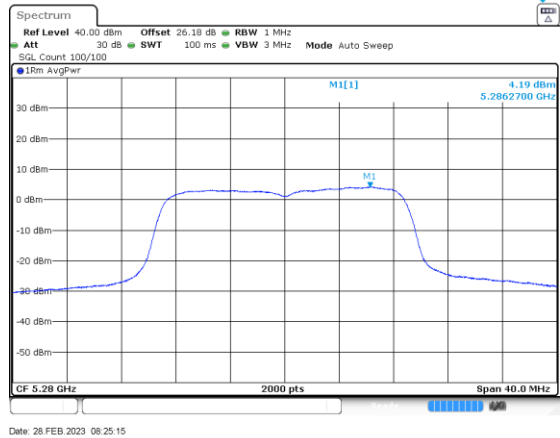

Annex D-PSD

Title Convention: Modulation_Tx Frequency (MHz)

n/ac20_5280

n/ac20_5320

Date: 28 FEB 2023 08:47:05

a_5500

Date: 28 FEB 2023 08:47:32

a_5580