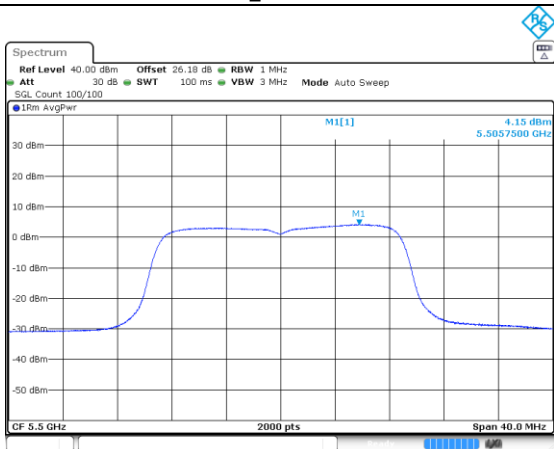

a_5700

Date: 28 FEB 2023 08:48:49

n/ac20_5500