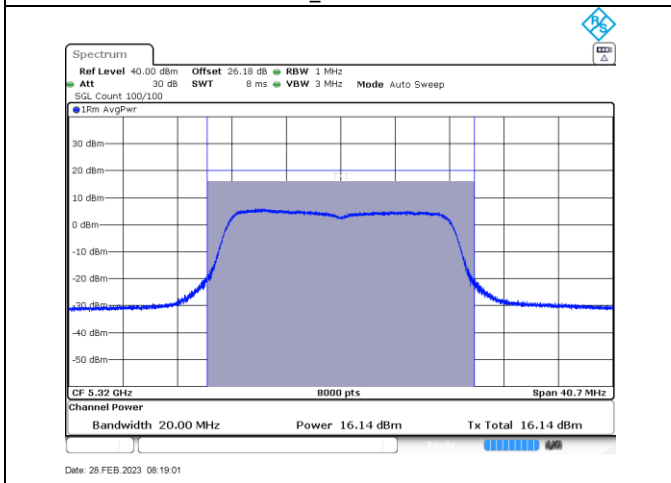

Annex C-Average Power

Title Convention: Modulation_Tx Frequency (MHz)

a_5260

a_5280

a_5320

n/ac20_5260

n/ac20_5280

n/ac20_5320