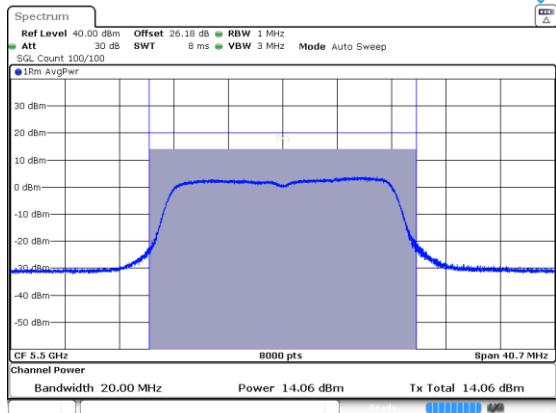

Annex C-Average Power

Title Convention: Modulation_Tx Frequency (MHz)

a_5260

a_5280

a_5320

n/ac20_5260

n/ac20_5280

n/ac20_5320