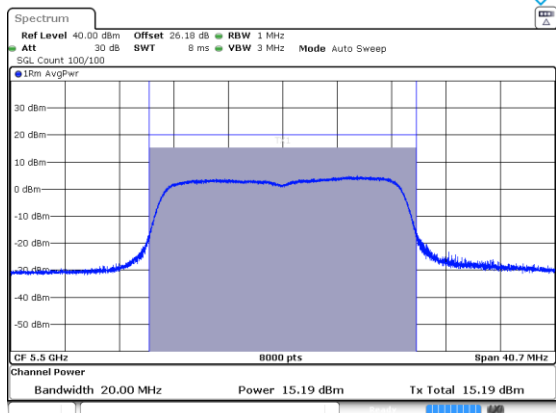

a_5700

n/ac20_5500