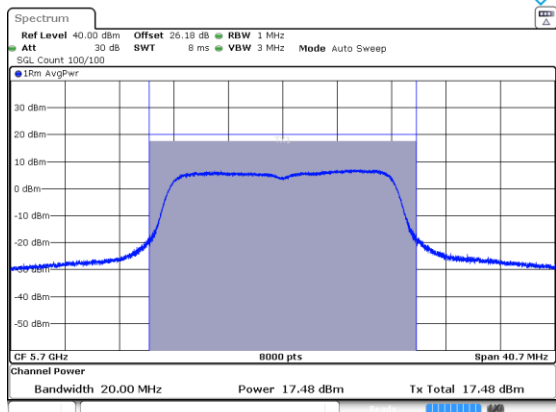

a_5500

a_5700