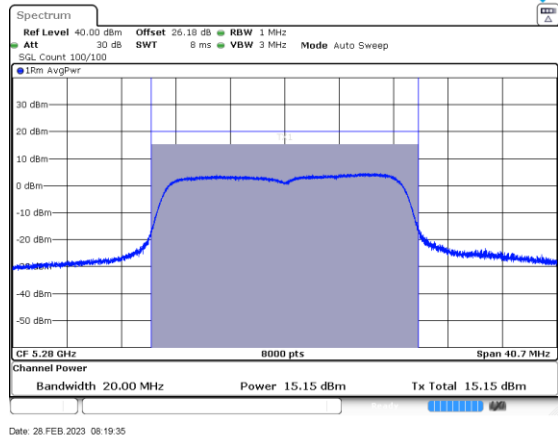

Annex C-Average Power

Title Convention: Modulation_Tx Frequency (MHz)

a_5260

a_5280

a_5320

n/ac20_5260

n/ac20_5280

n/ac20_5320