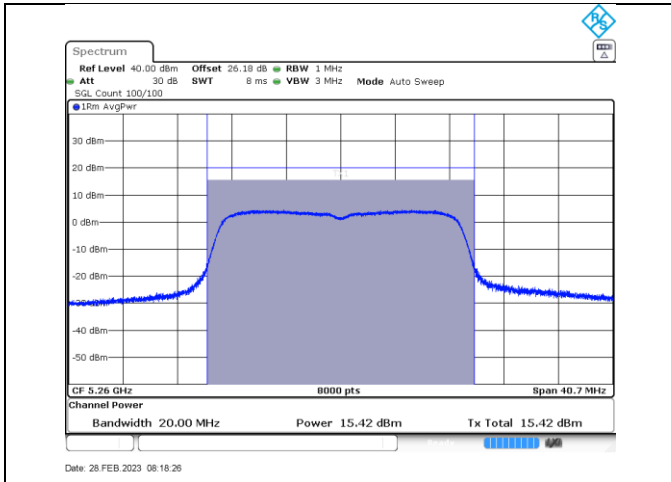

Annex C-Average Power

Title Convention: Modulation_Tx Frequency (MHz)

a_5260

a_5280

a_5320

n/ac20_5260

n/ac20_5280

n/ac20_5320