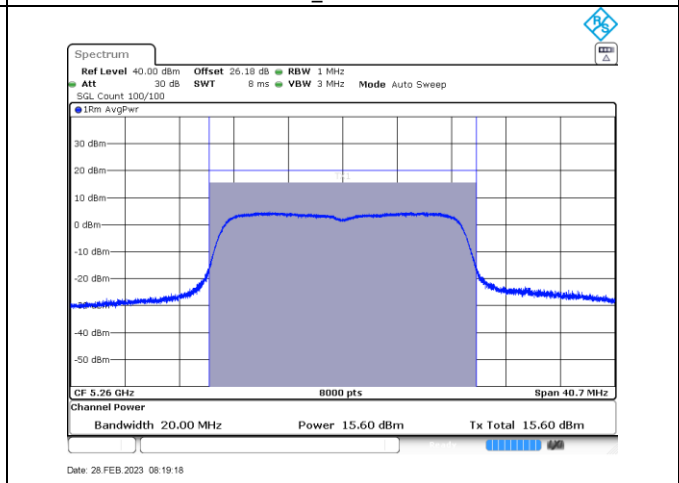

Annex C-Average Power

Title Convention: Modulation_Tx Frequency (MHz)

a_5260

a_5280

a_5320

n/ac20_5260

n/ac20_5280

n/ac20_5320