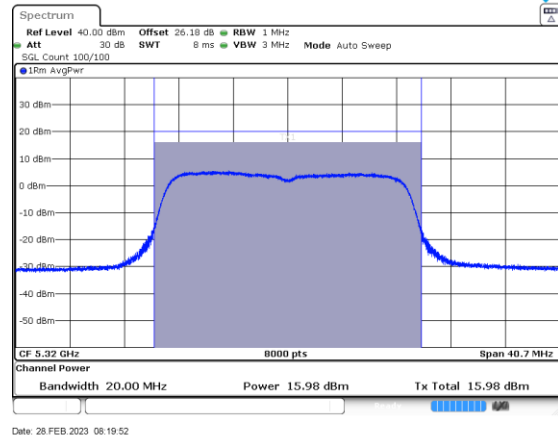

Annex C-Average Power

Title Convention: Modulation_Tx Frequency (MHz)

a_5260

a_5280

a_5320

n/ac20_5260

n/ac20_5280

n/ac20_5320