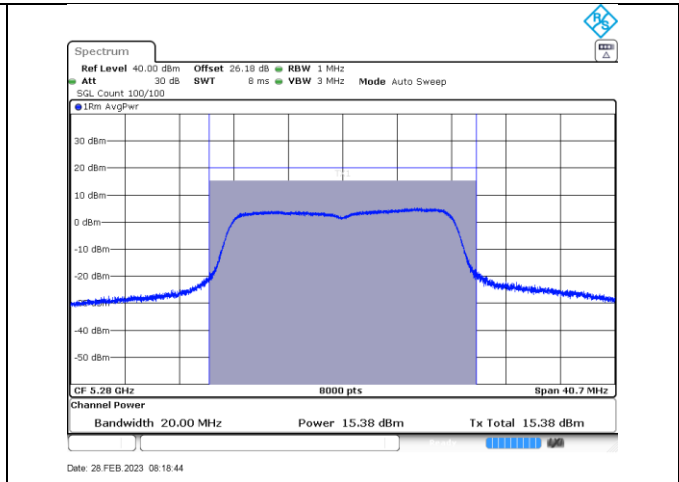

Annex C-Average Power

Title Convention: Modulation_Tx Frequency (MHz)

a_5260

a_5280

a_5320

n/ac20_5260

n/ac20_5280

n/ac20_5320