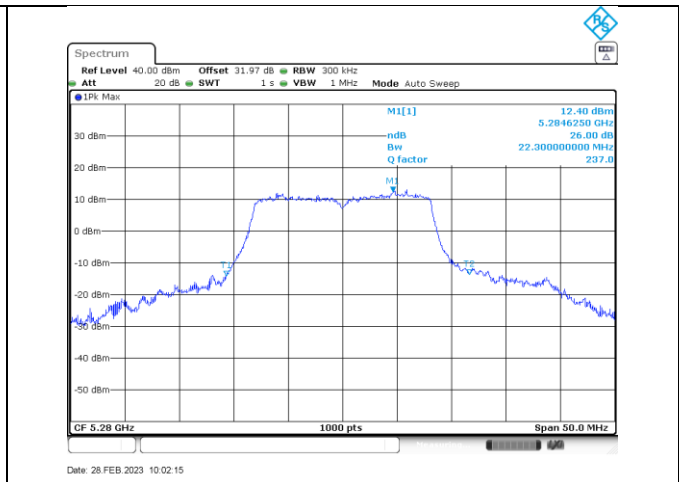

Annex B-26dB Occupied Bandwidth

Title Convention: Modulation Tx Frequency (MHz)

a_5260

a_5280

a_5320

n/ac20_5260

n/ac20_5280

n/ac20_5320

a_5500

a_5580

a_5700

a_5720

n/ac20_5500

n/ac20_5580