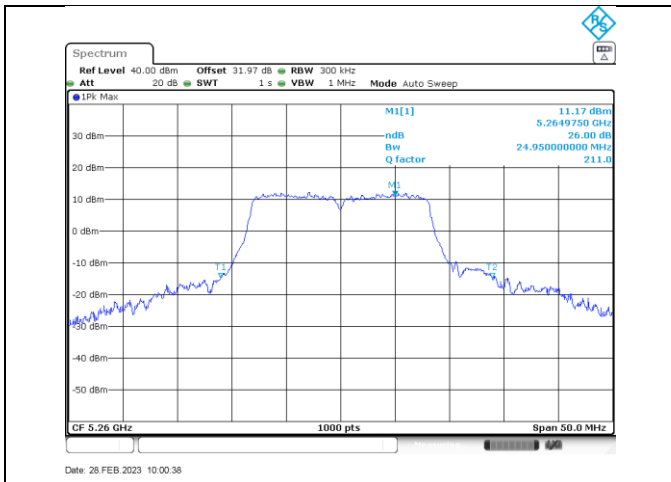

Annex B-26dB Occupied Bandwidth

Title Convention: Modulation Tx Frequency (MHz)

a_5260

a_5280

a_5320

n/ac20_5260

n/ac20_5280

n/ac20_5320