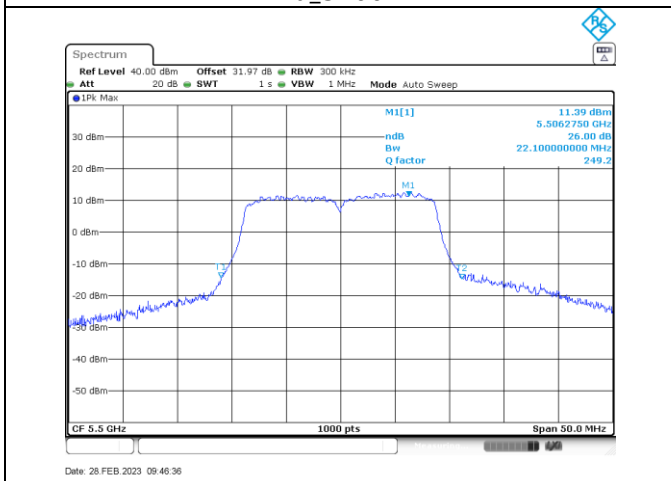

Annex B-26dB Occupied Bandwidth

Title Convention: Modulation Tx Frequency (MHz)

a_5260

a_5280

a_5320

n/ac20_5260

n/ac20_5280

n/ac20_5320

a_5500

a_5580

a_5700

a_5720

n/ac20_5500

n/ac20_5580