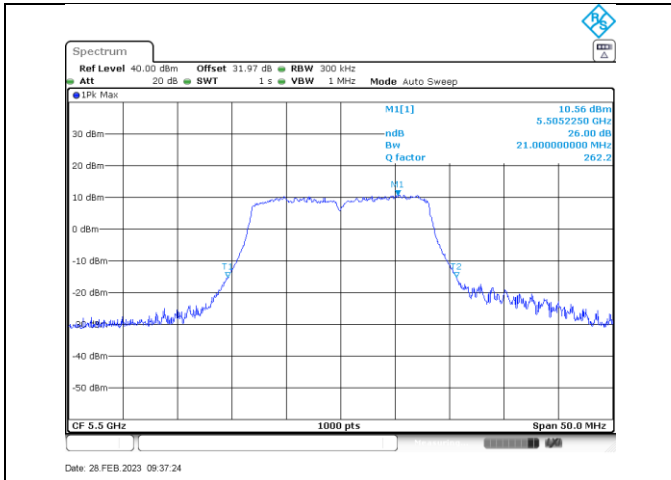

Annex B-26dB Occupied Bandwidth

Title Convention: Modulation Tx Frequency (MHz)

a_5260

a_5280

a_5320

n/ac20_5260

n/ac20_5280

n/ac20_5320

a_5500

a_5580

a_5700

a_5720

n/ac20_5500

n/ac20_5580