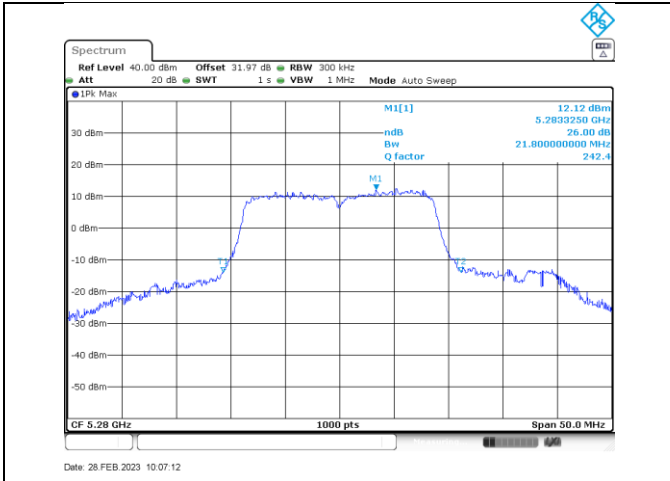

Annex B-26dB Occupied Bandwidth

Title Convention: Modulation Tx Frequency (MHz)

a_5260

a_5280

a_5320

n/ac20_5260

n/ac20_5280

n/ac20_5320

a_5500

a_5580

a_5700

a_5720

n/ac20_5500

n/ac20_5580