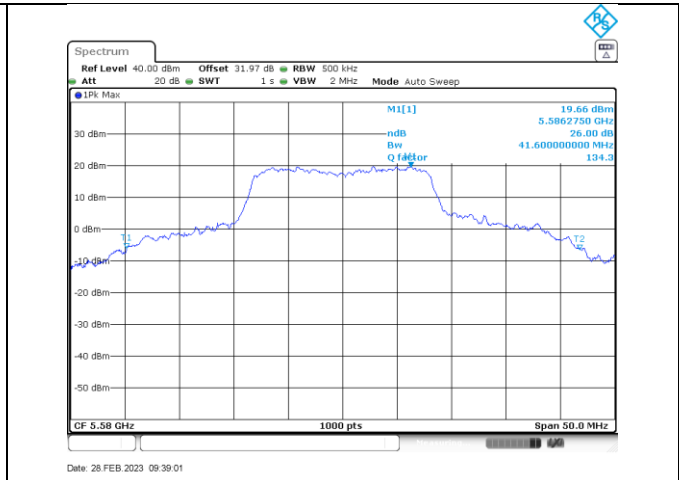

Annex B-26dB Occupied Bandwidth

Title Convention: Modulation Tx Frequency (MHz)

a_5260

a_5280

a_5320

n/ac20_5260

n/ac20_5280

n/ac20_5320

a_5500

a_5580

a_5700

a_5720

n/ac20_5500

n/ac20_5580