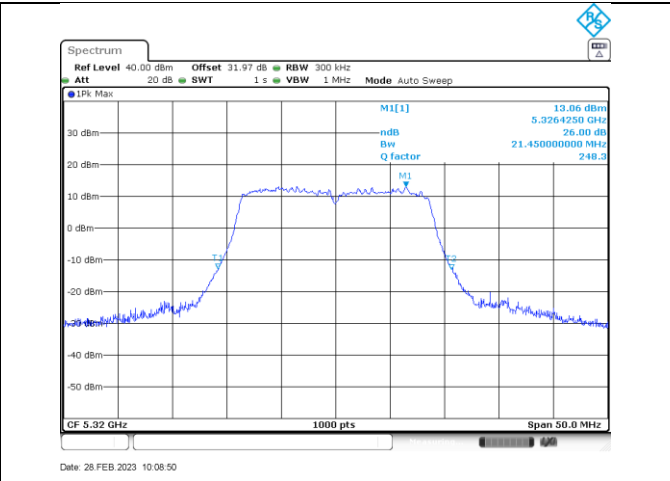

Annex B-26dB Occupied Bandwidth

Title Convention: Modulation Tx Frequency (MHz)

a_5260

a_5280

a_5320

n/ac20_5260

n/ac20_5280

n/ac20_5320

a_5500

a_5580

a_5700

a_5720

n/ac20_5500

n/ac20_5580