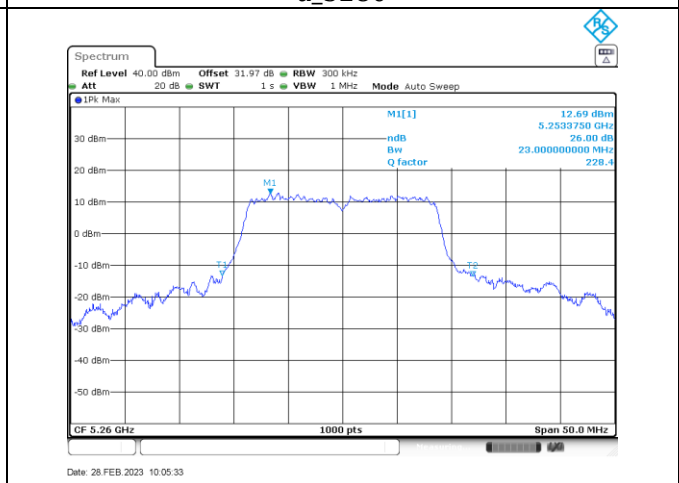

Annex B-26dB Occupied Bandwidth

Title Convention: Modulation Tx Frequency (MHz)

a_5260

a_5280

a_5320

n/ac20_5260

n/ac20_5280

n/ac20_5320

a_5500

a_5580

a_5700

a_5720

n/ac20_5500

n/ac20_5580