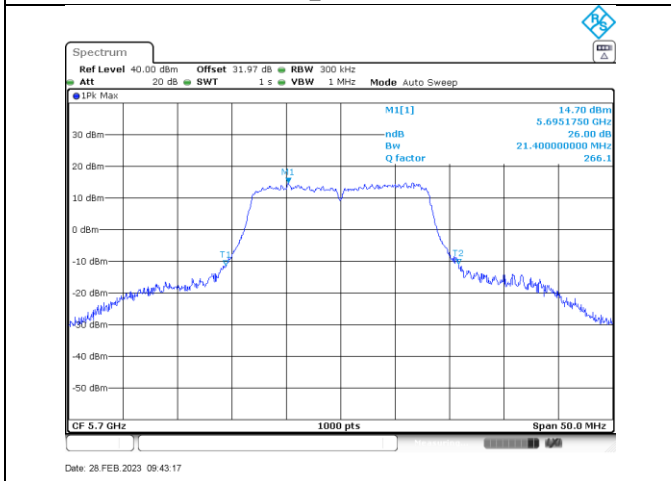

Annex B-26dB Occupied Bandwidth

Title Convention: Modulation Tx Frequency (MHz)

a_5260

a_5280

a_5320

n/ac20_5260

n/ac20_5280

n/ac20_5320

a_5500

a_5580

a_5700

a_5720

n/ac20_5500

n/ac20_5580