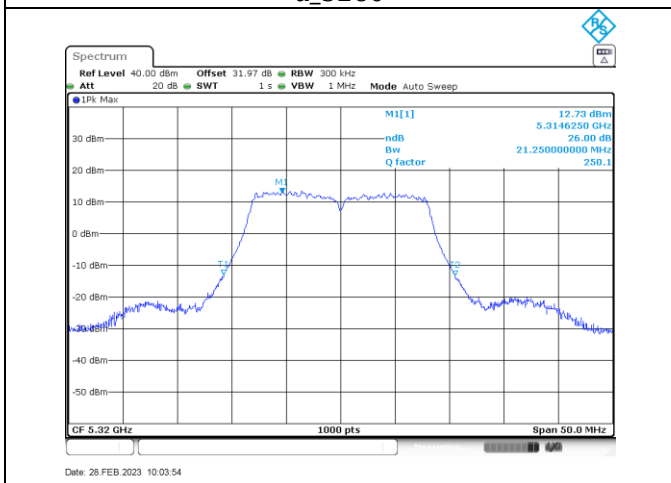

Annex B-26dB Occupied Bandwidth

Title Convention: Modulation Tx Frequency (MHz)

a_5260

a_5280

a_5320

n/ac20_5260

n/ac20_5280

n/ac20_5320

a_5500

a_5580

a_5700

a_5720

n/ac20_5500

n/ac20_5580