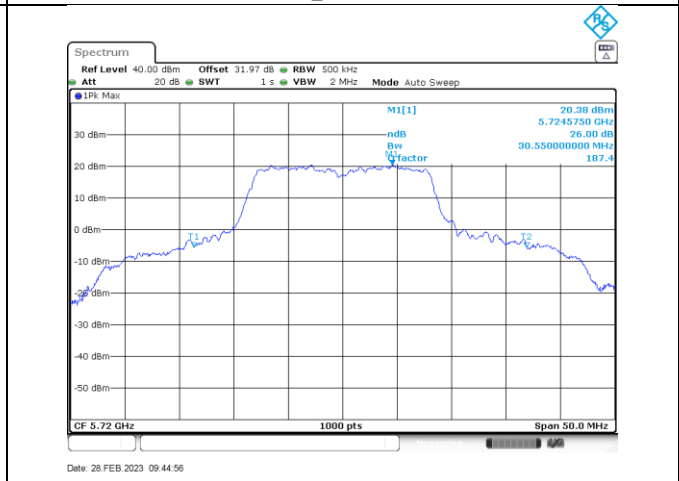

Annex B-26dB Occupied Bandwidth

Title Convention: Modulation Tx Frequency (MHz)

a_5260

a_5280

a_5320

n/ac20_5260

n/ac20_5280

n/ac20_5320

a_5500

a_5580

a_5700

a_5720

n/ac20_5500

n/ac20_5580