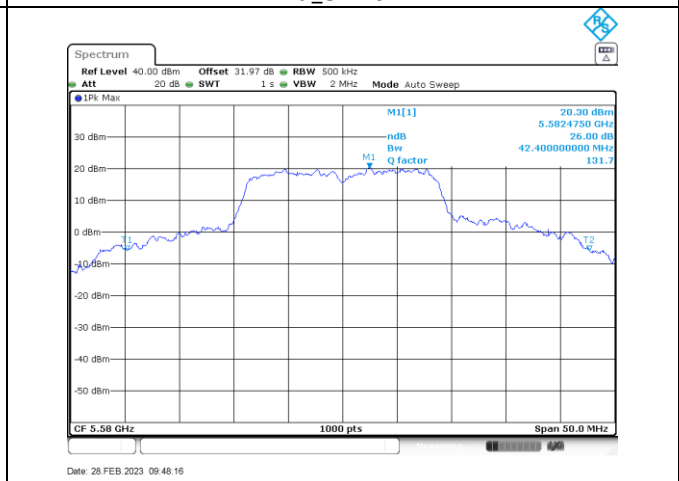

Annex B-26dB Occupied Bandwidth

Title Convention: Modulation Tx Frequency (MHz)

a_5260

a_5280

a_5320

n/ac20_5260

n/ac20_5280

n/ac20_5320

a_5500

a_5580

a_5700

a_5720

n/ac20_5500

n/ac20_5580