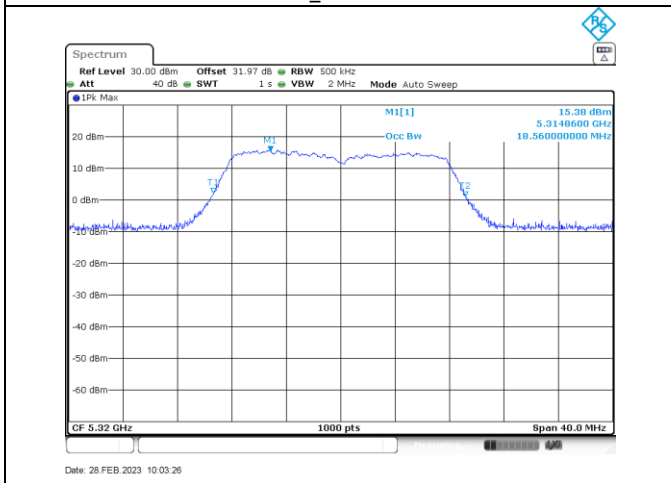

Annex A-Occupied Bandwidth

Title Convention: Modulation_Tx Frequency (MHz)

a_5260

a_5280

a_5320

n/ac20_5260

n/ac20_5280

n/ac20_5320

a_5500

a_5580

a_5700

a_5720

n/ac20_5500

n/ac20_5580

n/ac20_5700

n/ac20_5720