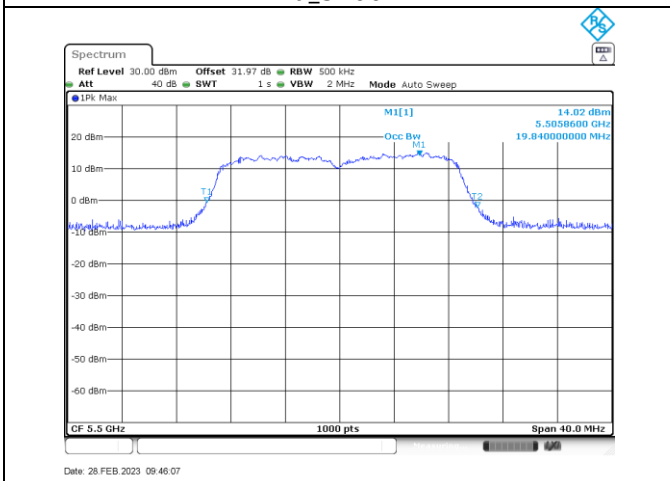

Annex A-Occupied Bandwidth

Title Convention: Modulation_Tx Frequency (MHz)

a_5260

a_5280

a_5320

n/ac20_5260

n/ac20_5280

n/ac20_5320

a_5500

a_5580

a_5700

a_5720

n/ac20_5500

n/ac20_5580

n/ac20_5700

n/ac20_5720