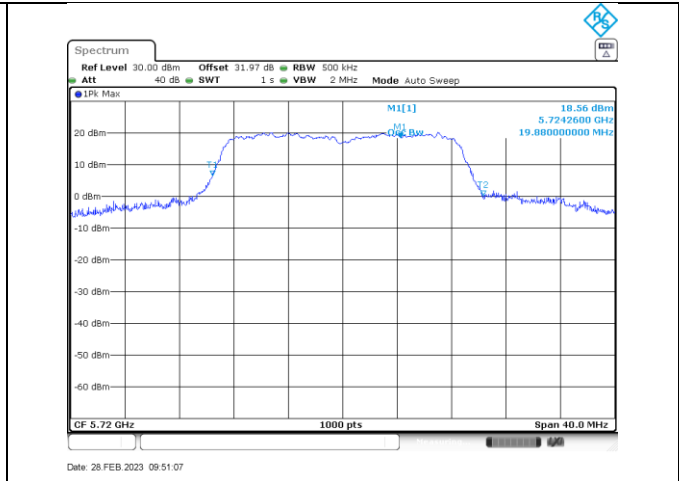

Annex A-Occupied Bandwidth

Title Convention: Modulation_Tx Frequency (MHz)

a_5260

a_5280

a_5320

n/ac20_5260

n/ac20_5280

n/ac20_5320

a_5500

a_5580

a_5700

a_5720

n/ac20_5500

n/ac20_5580

n/ac20_5700

n/ac20_5720