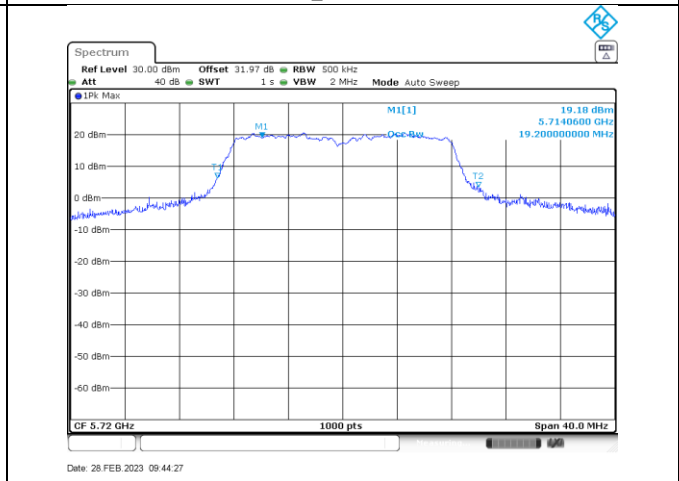

Annex A-Occupied Bandwidth

Title Convention: Modulation_Tx Frequency (MHz)

a_5260

a_5280

a_5320

n/ac20_5260

n/ac20_5280

n/ac20_5320

a_5500

a_5580

a_5700

a_5720

n/ac20_5500

n/ac20_5580

n/ac20_5700

n/ac20_5720