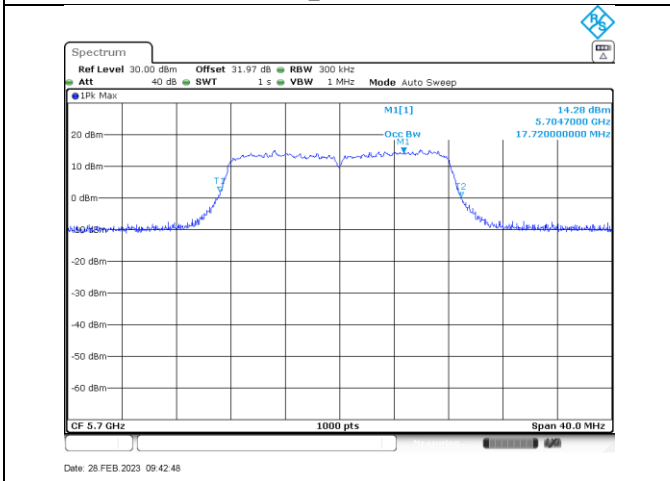

Annex A-Occupied Bandwidth

Title Convention: Modulation_Tx Frequency (MHz)

a_5260

a_5280

a_5320

n/ac20_5260

n/ac20_5280

n/ac20_5320

a_5500

a_5580

a_5700

a_5720

n/ac20_5500

n/ac20_5580

n/ac20_5700

n/ac20_5720