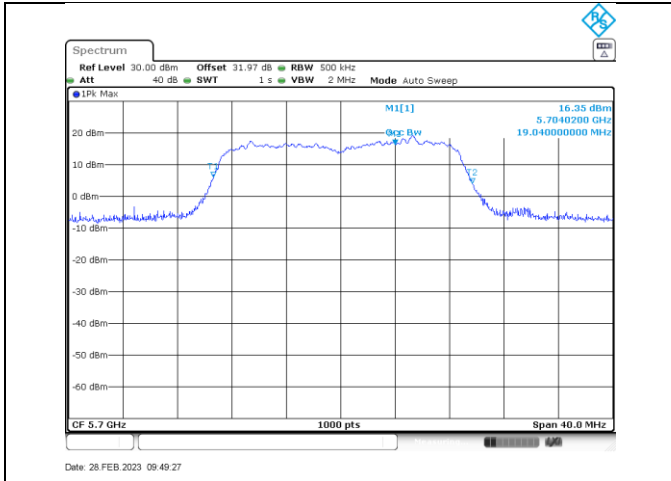

Annex A-Occupied Bandwidth

Title Convention: Modulation_Tx Frequency (MHz)

a_5260

a_5280

a_5320

n/ac20_5260

n/ac20_5280

n/ac20_5320

a_5500

a_5580

a_5700

a_5720

n/ac20_5500

n/ac20_5580

n/ac20_5700

n/ac20_5720