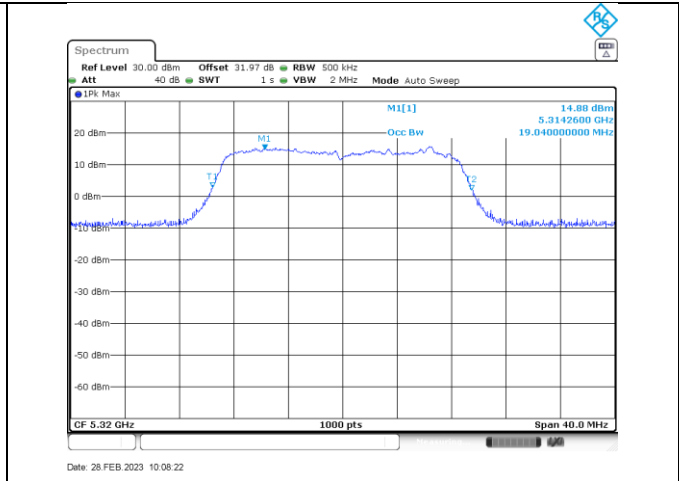

Annex A-Occupied Bandwidth

Title Convention: Modulation_Tx Frequency (MHz)

a_5260

a_5280

a_5320

n/ac20_5260

n/ac20_5280

n/ac20_5320

a_5500

a_5580

a_5700

a_5720

n/ac20_5500

n/ac20_5580

n/ac20_5700

n/ac20_5720