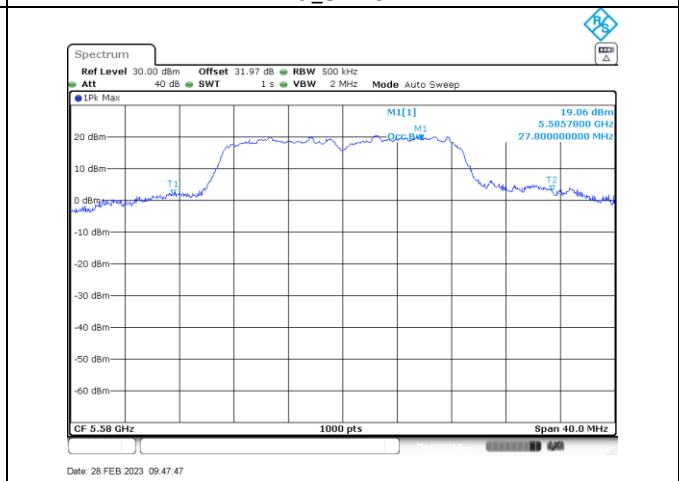

Annex A-Occupied Bandwidth

Title Convention: Modulation_Tx Frequency (MHz)

a_5260

a_5280

a_5320

n/ac20_5260

n/ac20_5280

n/ac20_5320

a_5500

a_5580

a_5700

a_5720

n/ac20_5500

n/ac20_5580

n/ac20_5700

n/ac20_5720