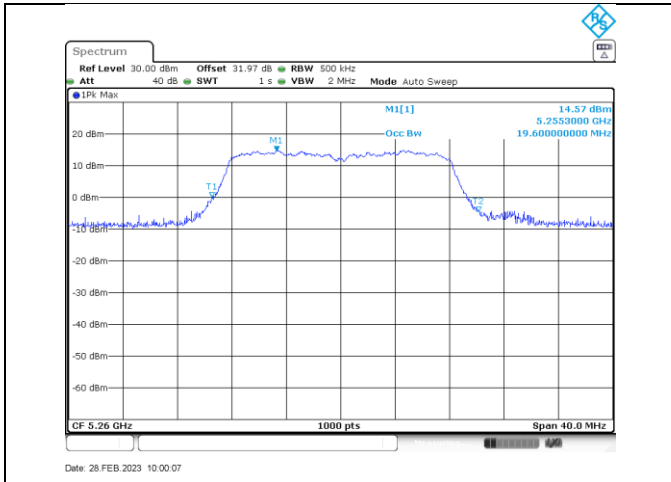

Annex A-Occupied Bandwidth

Title Convention: Modulation_Tx Frequency (MHz)

a_5260

a_5280

a_5320

n/ac20_5260

n/ac20_5280

n/ac20_5320

a_5500

a_5580

a_5700

a_5720

n/ac20_5500

n/ac20_5580

n/ac20_5700

n/ac20_5720