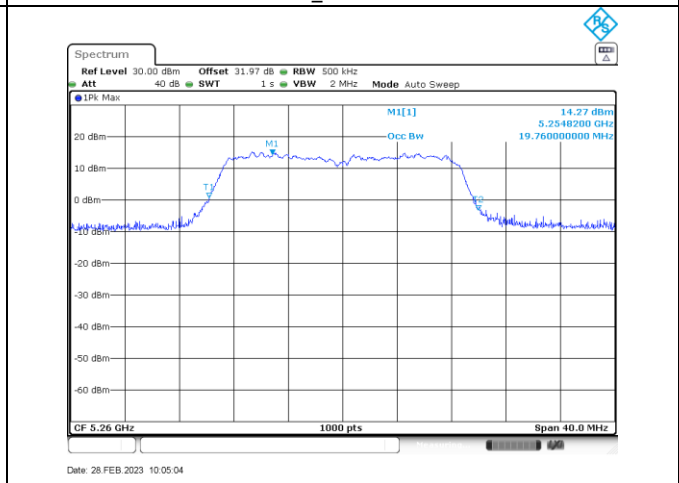

Annex A-Occupied Bandwidth

Title Convention: Modulation_Tx Frequency (MHz)

a_5260

a_5280

a_5320

n/ac20_5260

n/ac20_5280

n/ac20_5320

a_5500

a_5580

a_5700

a_5720

n/ac20_5500

n/ac20_5580

n/ac20_5700

n/ac20_5720