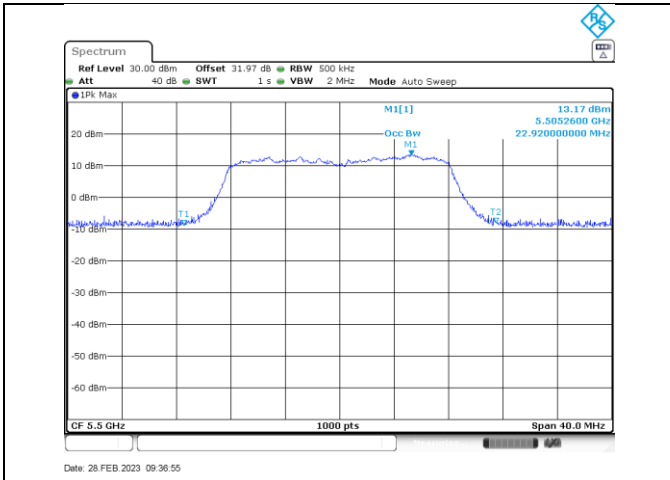

Annex A-Occupied Bandwidth

Title Convention: Modulation_Tx Frequency (MHz)

a_5260

a_5280

a_5320

n/ac20_5260

n/ac20_5280

n/ac20_5320

a_5500

a_5580

a_5700

a_5720

n/ac20_5500

n/ac20_5580

n/ac20_5700

n/ac20_5720