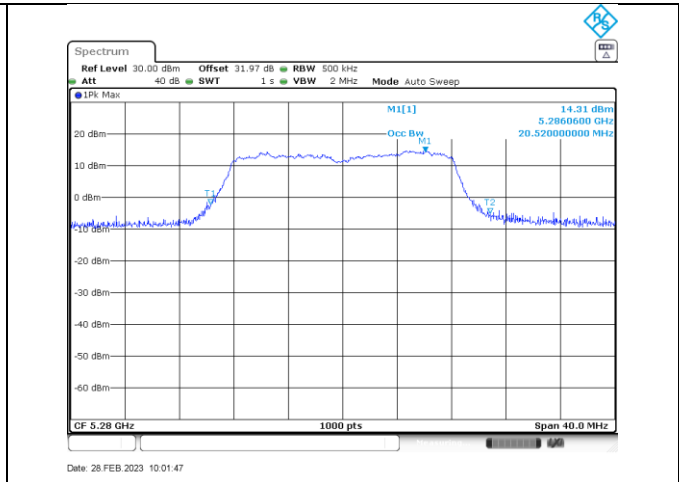

Annex A-Occupied Bandwidth

Title Convention: Modulation_Tx Frequency (MHz)

a_5260

a_5280

a_5320

n/ac20_5260

n/ac20_5280

n/ac20_5320

a_5500

a_5580

a_5700

a_5720

n/ac20_5500

n/ac20_5580

n/ac20_5700

n/ac20_5720