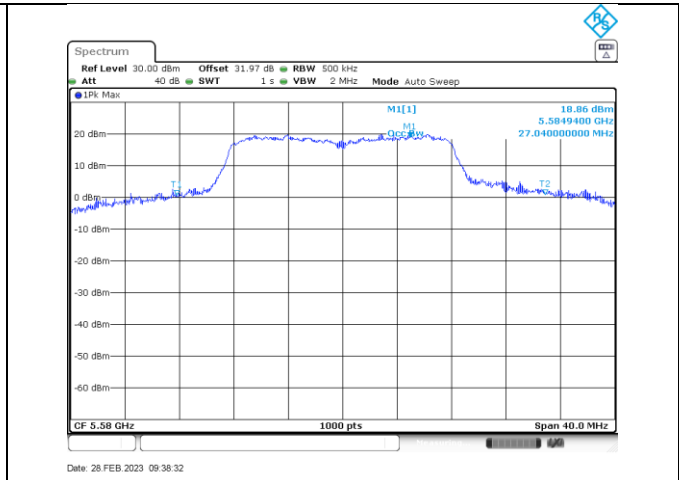

Annex A-Occupied Bandwidth

Title Convention: Modulation_Tx Frequency (MHz)

a_5260

a_5280

a_5320

n/ac20_5260

n/ac20_5280

n/ac20_5320

a_5500

a_5580

a_5700

a_5720

n/ac20_5500

n/ac20_5580

n/ac20_5700

n/ac20_5720