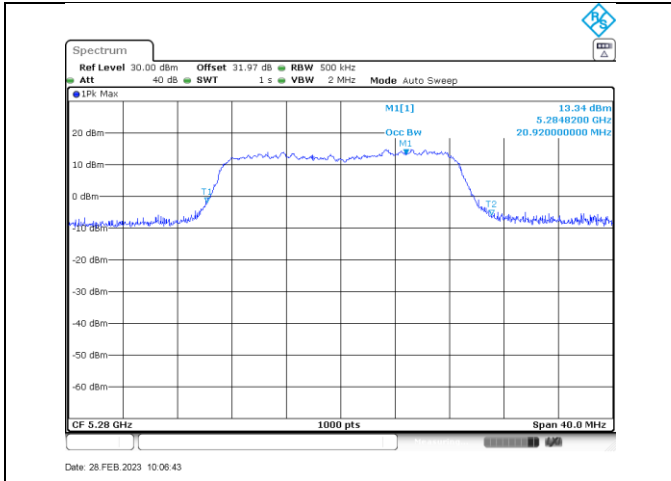

Annex A-Occupied Bandwidth

Title Convention: Modulation_Tx Frequency (MHz)

a_5260

a_5280

a_5320

n/ac20_5260

n/ac20_5280

n/ac20_5320

a_5500

a_5580

a_5700

a_5720

n/ac20_5500

n/ac20_5580

n/ac20_5700

n/ac20_5720