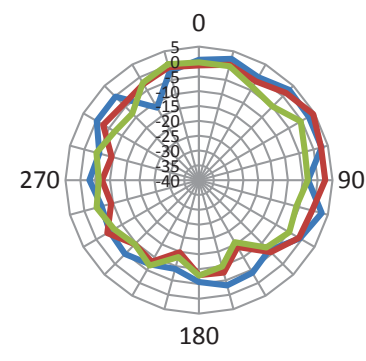

## ➤ Antenna 2D & 3D Radiation Pattern

### ➤ WiFi 2.4G Band

3D 2450MHz

2D XOY

2D YOZ

2D XOZ

— 2400MHz — 2450MHz — 2500MHz

### ➤ WiFi 5G Band

3D 5500MHz

2D XOY

2D YOZ

2D XOZ

— 5150MHz — 5500MHz — 5850MHz

**Thank You!**