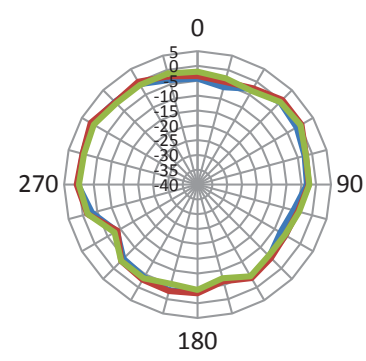

## ➤ Antenna 2D & 3D Radiation Pattern

### ➤ WiFi 2.4G Band

3D 2450MHz

2D XOY

2D YOZ

2D XOZ

— 2400MHz — 2450MHz — 2500MHz

### ➤ WiFi 5G Band

3D 5500MHz

2D XOY

2D YOZ

2D XOZ

— 5150MHz — 5500MHz — 5850MHz

**Thank You!**