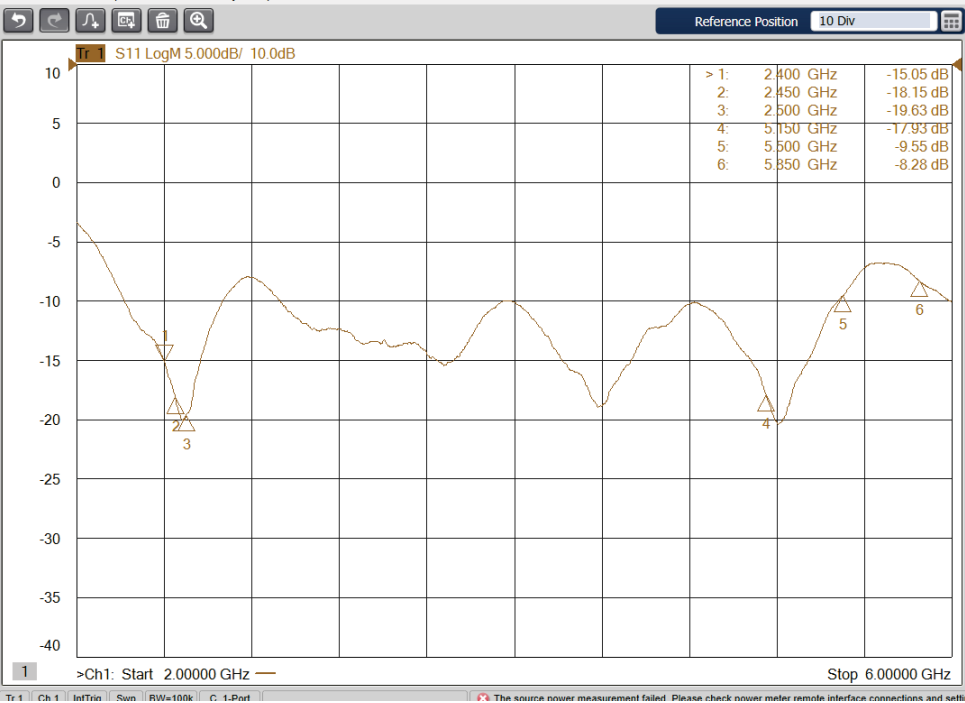

Smart TV Box Antenna Test Result

➤ Antenna Return Loss & Gain & Efficiency

Frequency (MHz)	WiFi Antenna		
	Efficiency (dB)	Efficiency (%)	Gain(dBi)
2400	-1.82077	65.7542	2.20939
2410	-1.83284	65.5717	2.1874
2420	-1.69568	67.6756	2.43655
2430	-1.52547	70.3806	2.31023
2440	-1.36103	73.0966	2.75182
2450	-1.29988	74.133	2.71375
2460	-1.47465	71.2091	2.80917
2470	-1.50664	70.6864	2.72809
2480	-1.53024	70.3033	3.01011
2490	-1.49335	70.9031	3.0222
2500	-1.38438	72.7046	3.30285
5150	-1.07997	77.9836	5.47982
5200	-1.22114	75.4894	4.64392
5250	-0.72352	84.6541	5.40679
5300	-0.77772	83.6042	5.78734
5350	-1.28622	74.3666	4.57713
5400	-1.33572	73.5238	5.57693
5450	-2.24455	59.641	4.18342
5500	-2.22888	59.8566	4.51106
5550	-2.2745	59.2312	4.22106
5600	-2.37119	57.927	3.71823
5650	-2.54498	55.6547	2.51828
5700	-2.4934	56.3197	2.73615
5750	-2.13197	61.2072	3.09291
5800	-2.68936	53.8349	2.27241
5850	-2.92743	50.9633	2.34963

Frequency (MHz)	2400	2450	2500
Return Loss(dB)	-15.05	-18.15	-19.63
Frequency (MHz)	5150	5500	5850
Return Loss(dB)	-17.93	-9.55	-8.28