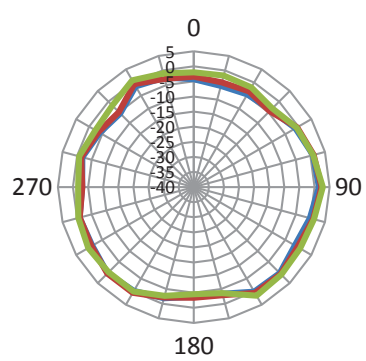

## ➤ Antenna 2D & 3D Radiation Pattern

### ➤ WiFi 2.4G Band

3D 2450MHz

2D XOY

2D YOZ

2D XOZ

— 2400MHz — 2450MHz — 2500MHz