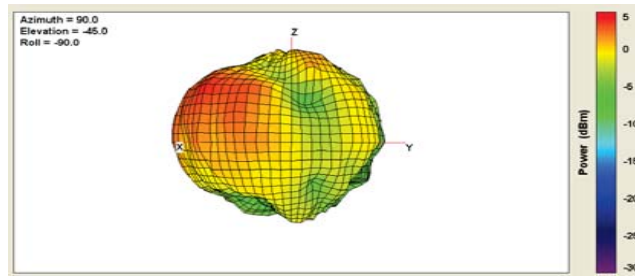

➤ WiFi 5G Band

3D 5500MHz