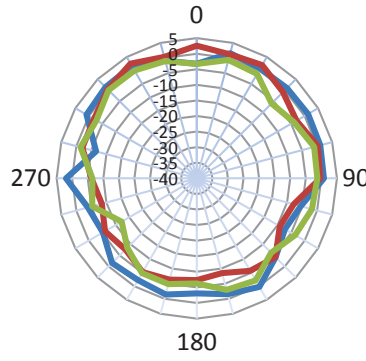

## ➤ Antenna 2D & 3D Radiation Pattern

### ➤ WiFi 2.4G Band

3D 2450MHz

2D XOY

2D YOZ

2D XOZ

— 2400MHz — 2450MHz — 2500MHz

### ➤ WiFi 5G Band

3D 5500MHz

2D XOY

2D YOZ

2D XOZ

— 5150MHz — 5500MHz — 5850MHz

**Thank You!**