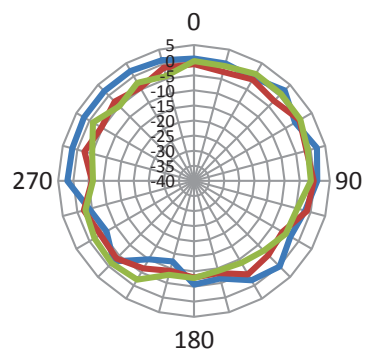

## ➤ Antenna 2D & 3D Radiation Pattern

### ➤ WiFi 2.4G Band

3D 2450MHz

2D XOY

2D YOZ

2D XOZ

— 2400MHz — 2450MHz — 2500MHz

### ➤ WiFi 5G Band

3D 5500MHz

2D XOY

2D YOZ

2D XOZ

— 5150MHz — 5500MHz — 5850MHz

**Thank You!**