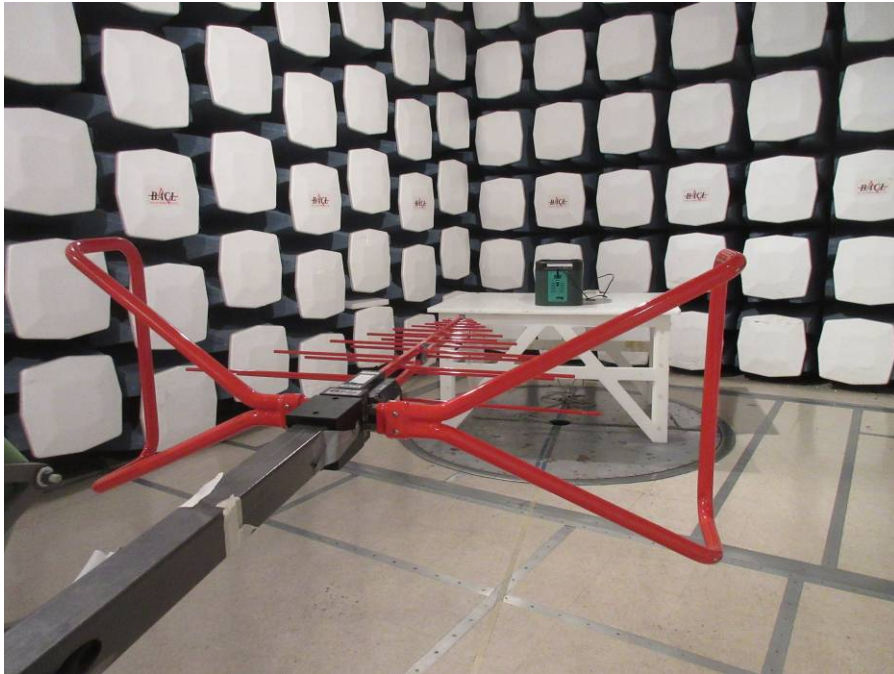

EUT Test Setup Photographs

1.1 Radiated Spurious Emission below 1 GHz Front View

1.2 Radiated Spurious Emission below 1 GHz Rear View

1.3 Radiated Spurious Emission above 1GHz at 3 meter Front View

1.4 Radiated Spurious Emission above 1GHz at 3 meter Rear View

1.5 Radiated Spurious Emission 1-18 GHz at 1 meter Front View

1.6 Radiated Spurious Emission 1-18 GHz at 1 meter Rear View

1.7 Radiated Spurious Emission 18-26.5 GHz at 1 meter Front View

1.8 Radiated Spurious Emission 18-26.5 GHz at 1 meter Rear View