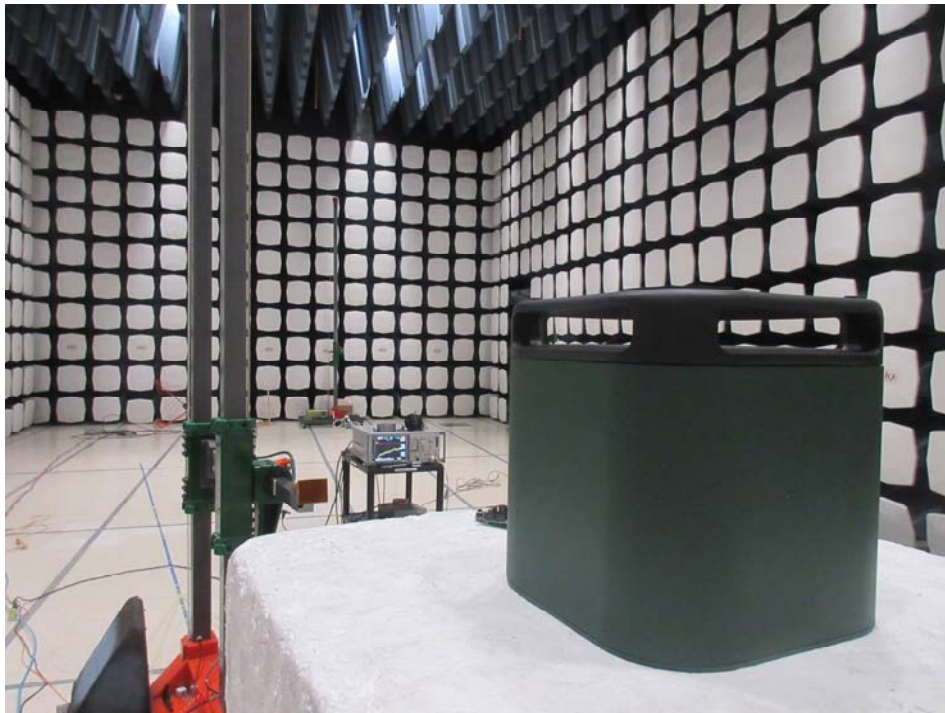

EUT Test Setup Photographs

1.1 Radiated Spurious Emission below 1 GHz Front View

1.2 Radiated Spurious Emission below 1 GHz Rear View

1.3 Radiated Spurious Emission above 1GHz at 3 meter Front View

1.4 Radiated Spurious Emission above 1GHz at 3 meter Rear View

1.5 Radiated Spurious Emission 1-18 GHz at 1 meter Front View

1.6 Radiated Spurious Emission 1-18 GHz at 1 meter Rear View

1.7 Radiated Spurious Emission 18-26.5 GHz at 1 meter Front View

1.8 Radiated Spurious Emission 18-26.5 GHz at 1 meter Rear View