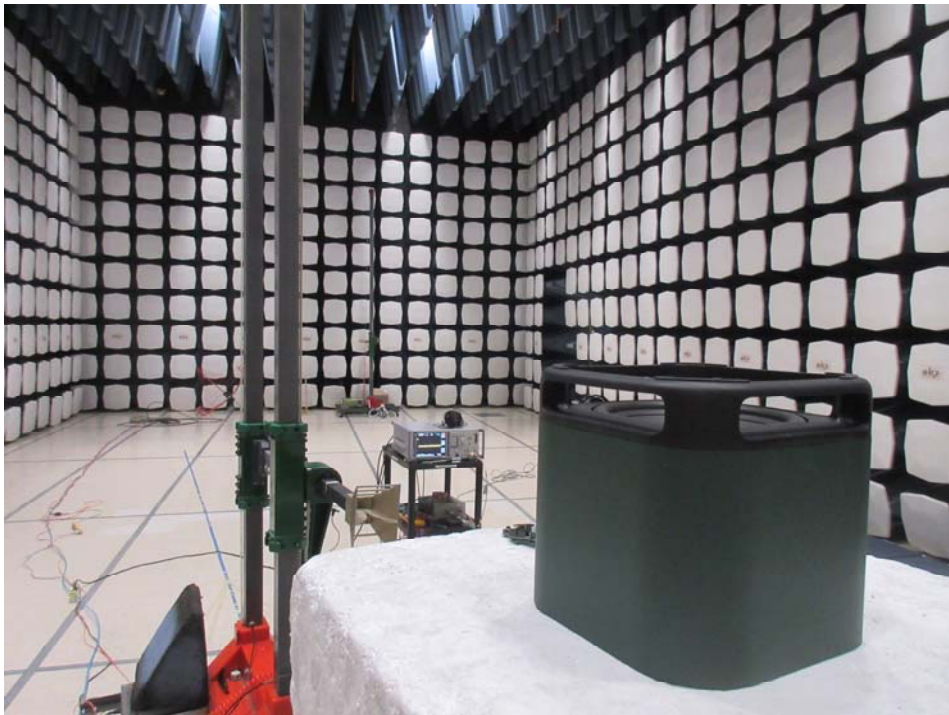

EUT Test Setup Photographs

1.1 Radiated Spurious Emission below 1 GHz Front View

1.2 Radiated Spurious Emission below 1 GHz Rear View

1.3 Radiated Spurious Emission above 1GHz at 3 meter Front View

1.4 Radiated Spurious Emission above 1GHz at 3 meter Rear View

1.5 Radiated Spurious Emission 1-18 GHz at 1 meter Front View

1.6 Radiated Spurious Emission 1-18 GHz at 1 meter Rear View

1.7 Radiated Spurious Emission 18-26.5 GHz at 1 meter Front View

1.8 Radiated Spurious Emission 18-26.5 GHz at 1 meter Rear View