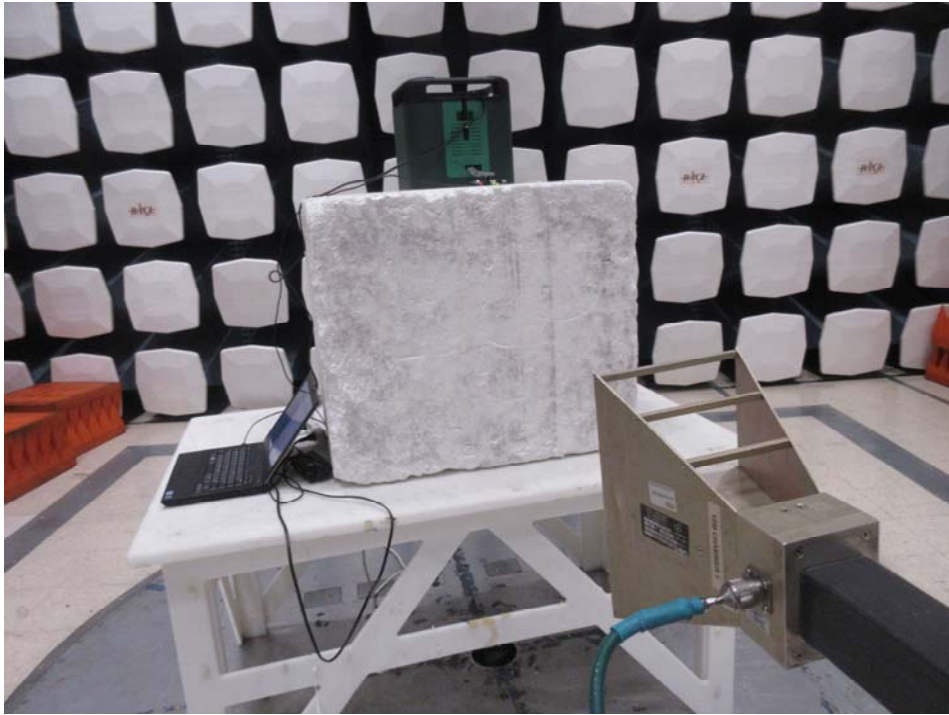

EUT Test Setup Photographs

1.1 Radiated Spurious Emission below 1 GHz Front View

1.2 Radiated Spurious Emission below 1 GHz Rear View

1.3 Radiated Spurious Emission above 1GHz at 3 meter Front View

1.4 Radiated Spurious Emission above 1GHz at 3 meter Rear View

1.5 Radiated Spurious Emission 1-18 GHz at 1 meter Front View

1.6 Radiated Spurious Emission 1-18 GHz at 1 meter Rear View

1.7 Radiated Spurious Emission 18-26.5 GHz at 1 meter Front View

1.8 Radiated Spurious Emission 18-26.5 GHz at 1 meter Rear View