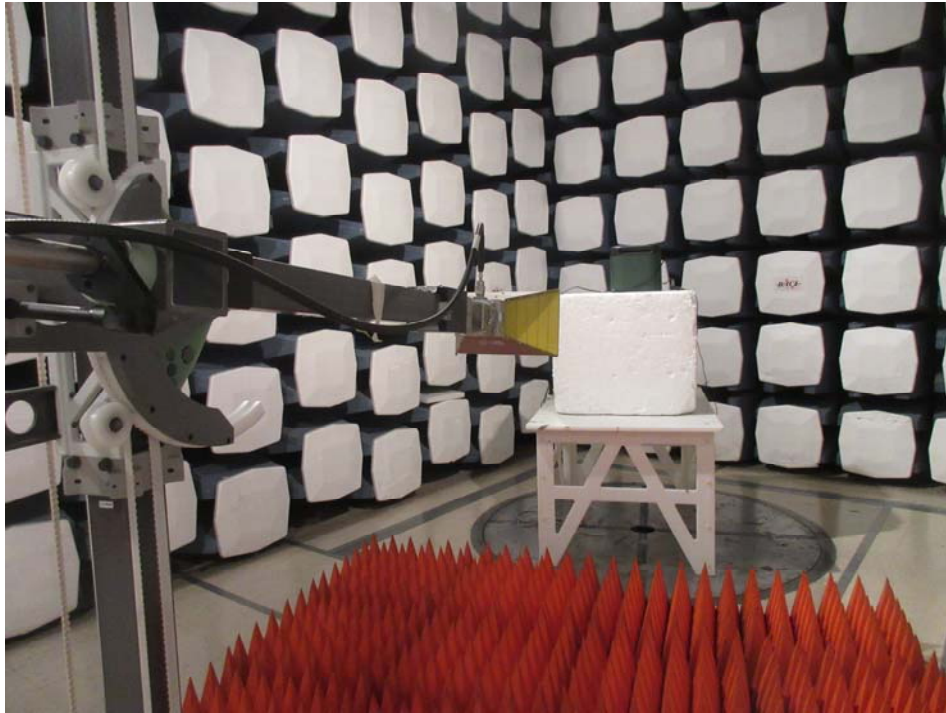

EUT Test Setup Photographs

1.1 Radiated Spurious Emission below 1 GHz Front View

1.2 Radiated Spurious Emission below 1 GHz Rear View

1.3 Radiated Spurious Emission above 1GHz at 3 meter Front View

1.4 Radiated Spurious Emission above 1GHz at 3 meter Rear View

1.5 Radiated Spurious Emission 1-18 GHz at 1 meter Front View

1.6 Radiated Spurious Emission 1-18 GHz at 1 meter Rear View

1.7 Radiated Spurious Emission 18-26.5 GHz at 1 meter Front View

1.8 Radiated Spurious Emission 18-26.5 GHz at 1 meter Rear View