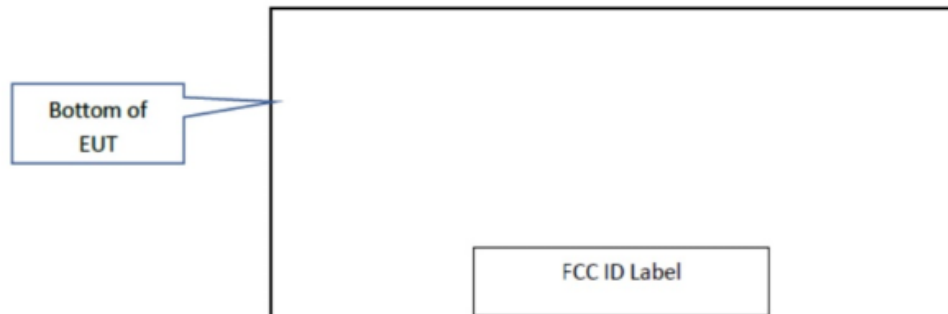

Model: 3920X
FCC ID: TC2-R1024

Location

Model: 3921X
FCC ID: TC2-R1024

Model: 3921X
Designed by Roku. Assembled in China.
FCC ID: TC2-R1024

Location