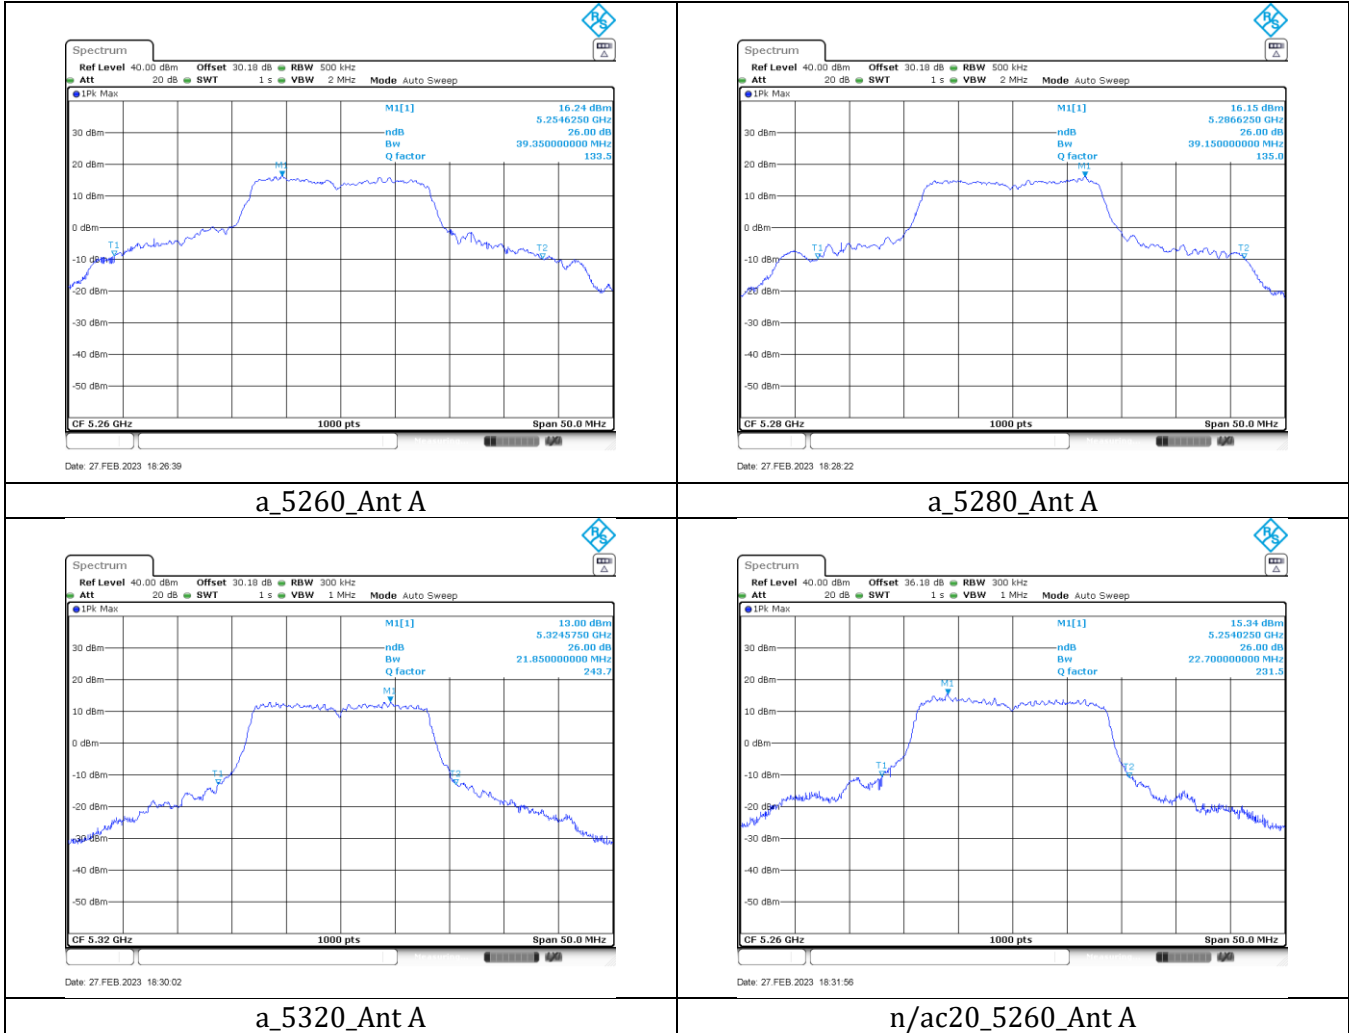

Annex B-26dB Occupied Bandwidth

Title Convention: Modulation_Tx Frequency (MHz)_Antenna (A or B)

n/ac20_5280_Ant A

n/ac20_5320_Ant A

a_5260_Ant B

a_5280_Ant B

a_5320_Ant B

n/ac20_5260_Ant B

n/ac20_5280_Ant B

n/ac20_5320_Ant B

a_5500_Ant A

a_5580_Ant A

a_5700_Ant A

a_5720_Ant A

n/ac20_5500_Ant A

n/ac20_5580_Ant A

n/ac20_5700_Ant A

n/ac20_5720_Ant A

a_5500_Ant B

a_5580_Ant B

a_5700_Ant B

a_5720_Ant B

n/ac20_5500_Ant B

n/ac20_5580_Ant B