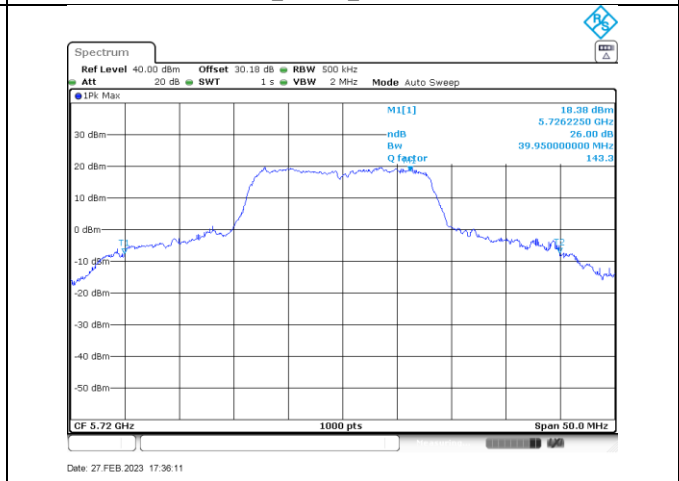

Annex B-26dB Occupied Bandwidth

Title Convention: Modulation_Tx Frequency (MHz)_Antenna (A or B)

n/ac20_5280_Ant A

n/ac20_5320_Ant A

a_5260_Ant B

a_5280_Ant B

a_5320_Ant B

n/ac20_5260_Ant B

n/ac20_5280_Ant B

n/ac20_5320_Ant B

a_5500_Ant A

a_5580_Ant A

a_5700_Ant A

a_5720_Ant A

n/ac20_5500_Ant A

n/ac20_5580_Ant A