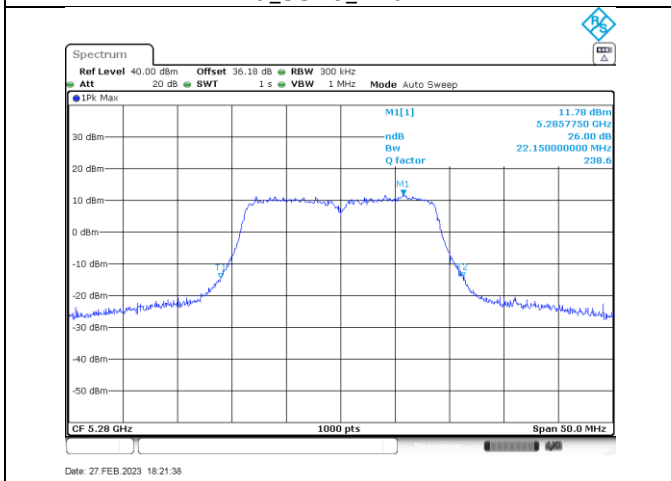

Annex B-26dB Occupied Bandwidth

Title Convention: Modulation_Tx Frequency (MHz)_Antenna (A or B)

n/ac20_5280_Ant A

n/ac20_5320_Ant A

a_5260_Ant B

a_5280_Ant B

a_5320_Ant B

n/ac20_5260_Ant B