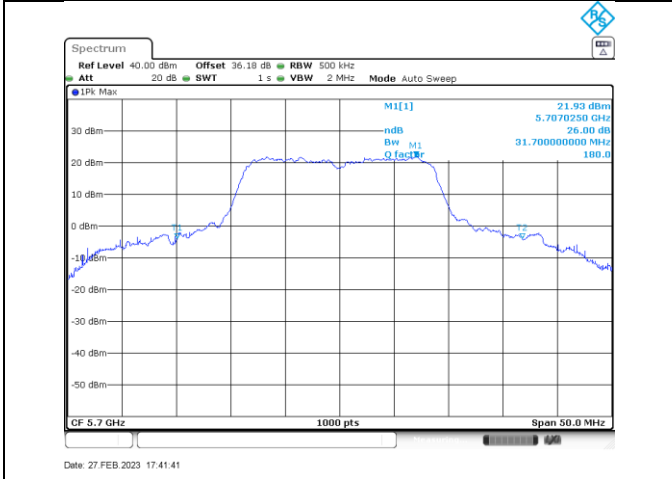

Annex B-26dB Occupied Bandwidth

Title Convention: Modulation_Tx Frequency (MHz)_Antenna (A or B)

n/ac20_5280_Ant A

n/ac20_5320_Ant A

a_5260_Ant B

a_5280_Ant B

a_5320_Ant B

n/ac20_5260_Ant B

n/ac20_5280_Ant B

n/ac20_5320_Ant B

a_5500_Ant A

a_5580_Ant A

a_5700_Ant A

a_5720_Ant A

n/ac20_5500_Ant A

n/ac20_5580_Ant A