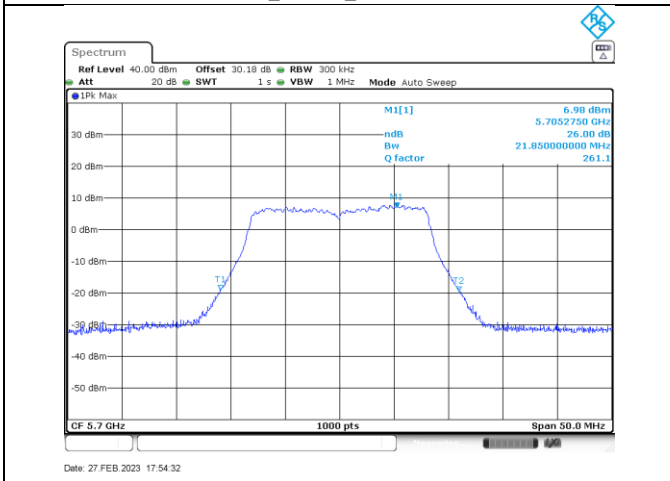

Annex B-26dB Occupied Bandwidth

Title Convention: Modulation_Tx Frequency (MHz)_Antenna (A or B)

n/ac20_5280_Ant A

n/ac20_5320_Ant A

a_5260_Ant B

a_5280_Ant B

a_5320_Ant B

n/ac20_5260_Ant B

n/ac20_5700_Ant A

n/ac20_5720_Ant A

a_5500_Ant B

a_5580_Ant B

a_5700_Ant B

a_5720_Ant B

n/ac20_5500_Ant B

n/ac20_5580_Ant B