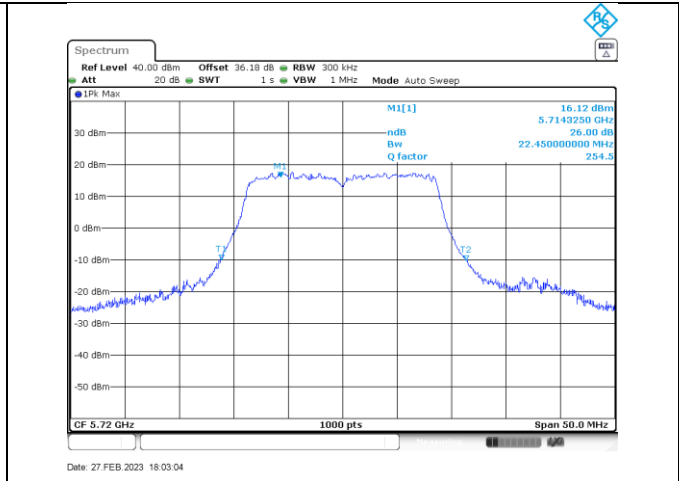

n/ac20_5580_Ant B

n/ac20_5720_Ant B