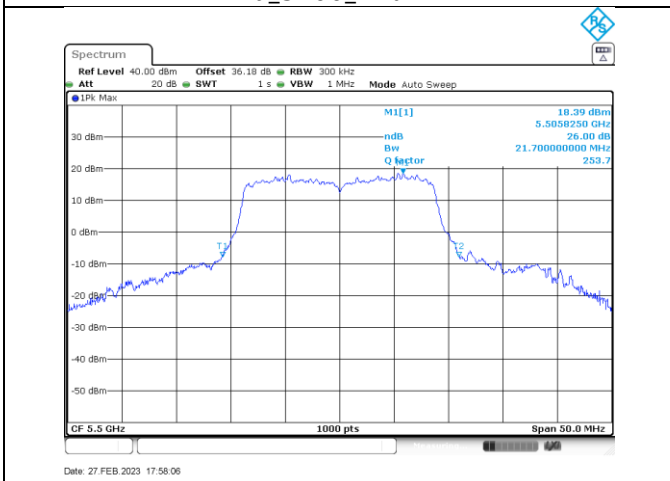

Annex B-26dB Occupied Bandwidth

Title Convention: Modulation_Tx Frequency (MHz)_Antenna (A or B)

n/ac20_5280_Ant A

n/ac20_5320_Ant A

a_5260_Ant B

a_5280_Ant B

a_5320_Ant B

n/ac20_5260_Ant B

n/ac20_5700_Ant A

n/ac20_5720_Ant A

a_5500_Ant B

a_5580_Ant B

a_5700_Ant B

a_5720_Ant B

n/ac20_5500_Ant B

n/ac20_5580_Ant B