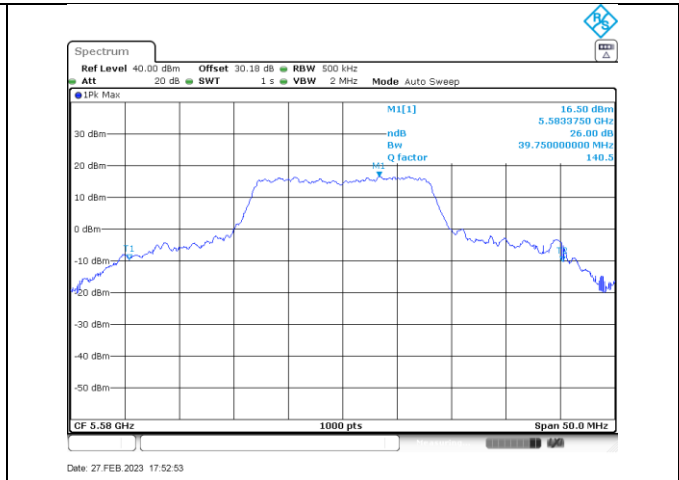

n/ac20_5720_Ant A

a_5580_Ant B