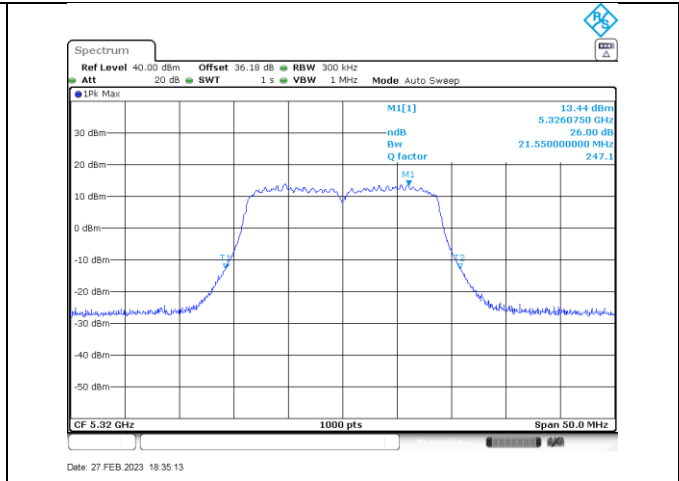

Annex B-26dB Occupied Bandwidth

Title Convention: Modulation_Tx Frequency (MHz)_Antenna (A or B)

n/ac20_5280_Ant A

n/ac20_5320_Ant A

a_5260_Ant B

a_5280_Ant B

a_5320_Ant B

n/ac20_5260_Ant B