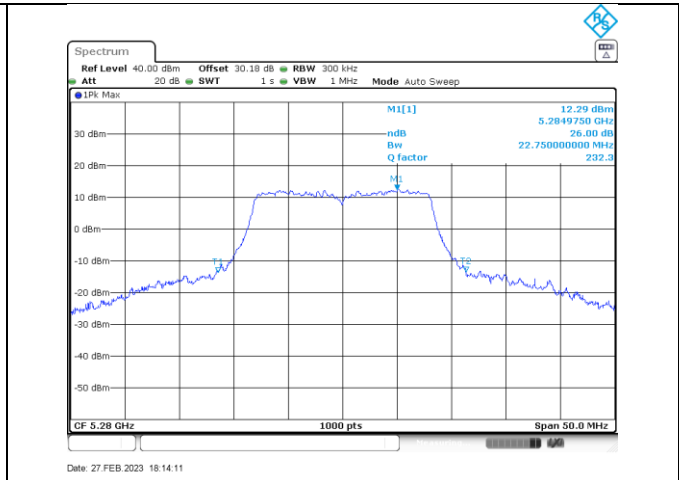

Annex B-26dB Occupied Bandwidth

Title Convention: Modulation_Tx Frequency (MHz)_Antenna (A or B)

n/ac20_5280_Ant A

n/ac20_5320_Ant A

a_5260_Ant B

a_5280_Ant B

a_5320_Ant B

n/ac20_5260_Ant B