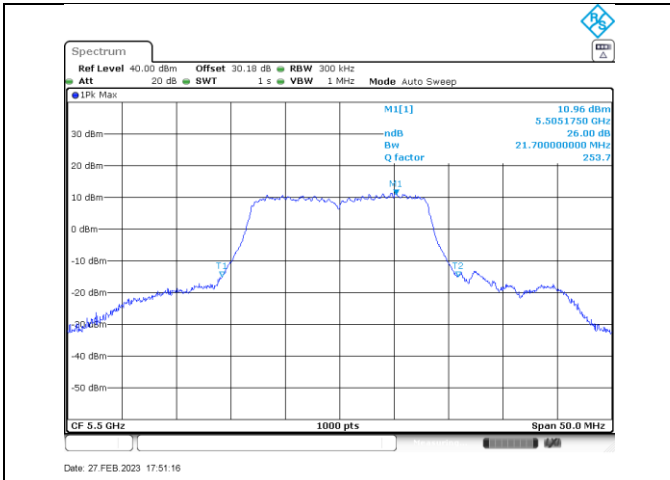

n/ac20_5700_Ant A

a_5500_Ant B