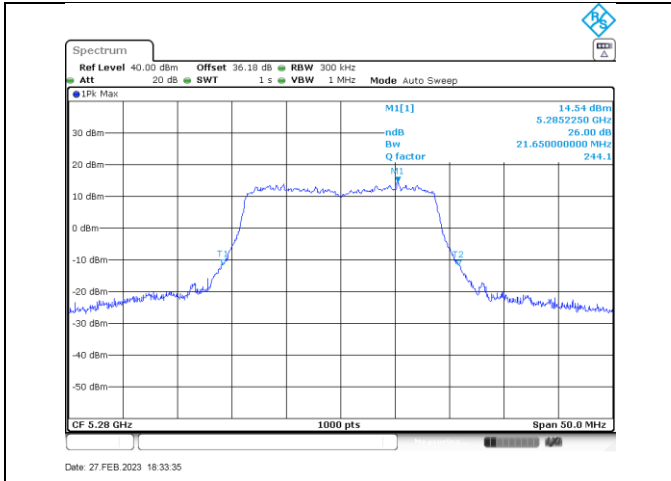

Annex B-26dB Occupied Bandwidth

Title Convention: Modulation_Tx Frequency (MHz)_Antenna (A or B)

n/ac20_5280_Ant A

n/ac20_5320_Ant A

a_5260_Ant B

a_5280_Ant B

a_5320_Ant B

n/ac20_5260_Ant B