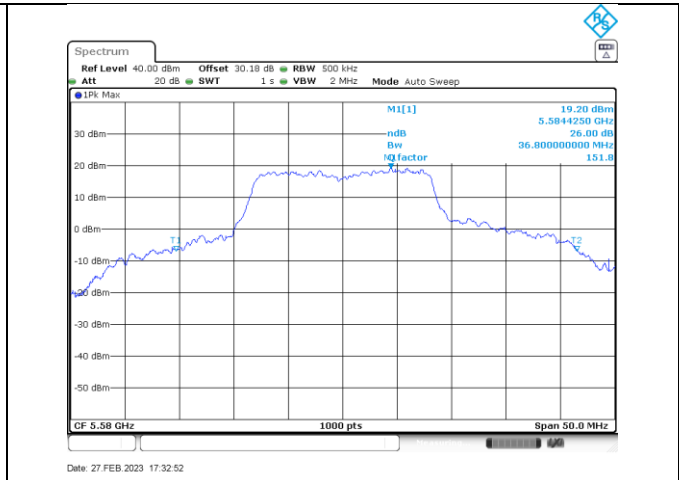

n/ac20_5320_Ant B

a_5580_Ant A