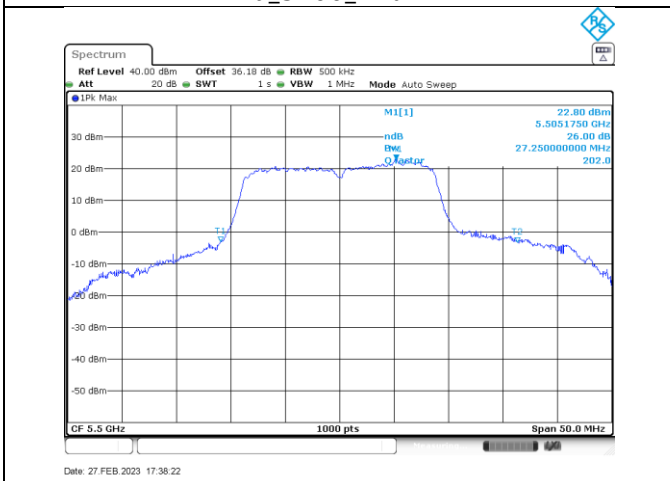

Annex B-26dB Occupied Bandwidth

Title Convention: Modulation_Tx Frequency (MHz)_Antenna (A or B)

n/ac20_5280_Ant A

n/ac20_5320_Ant A

a_5260_Ant B

a_5280_Ant B

a_5320_Ant B

n/ac20_5260_Ant B

n/ac20_5280_Ant B

n/ac20_5320_Ant B

a_5500_Ant A

a_5580_Ant A

a_5700_Ant A

a_5720_Ant A

n/ac20_5500_Ant A

n/ac20_5580_Ant A