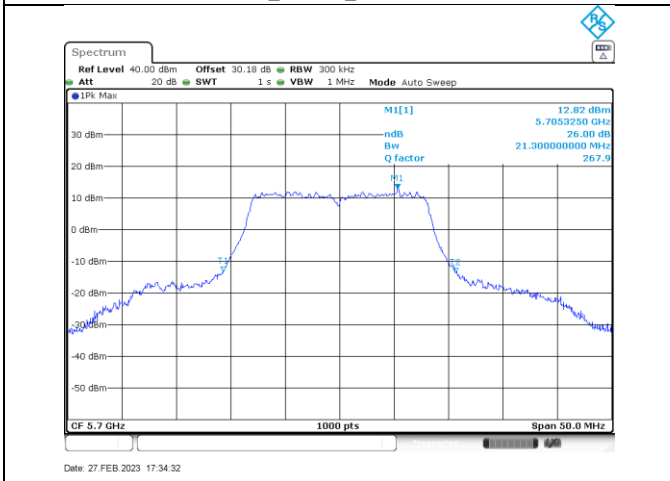

Annex B-26dB Occupied Bandwidth

Title Convention: Modulation_Tx Frequency (MHz)_Antenna (A or B)

n/ac20_5280_Ant A

n/ac20_5320_Ant A

a_5260_Ant B

a_5280_Ant B

a_5320_Ant B

n/ac20_5260_Ant B

n/ac20_5280_Ant B

n/ac20_5320_Ant B

a_5500_Ant A

a_5580_Ant A

a_5700_Ant A

a_5720_Ant A

n/ac20_5500_Ant A

n/ac20_5580_Ant A