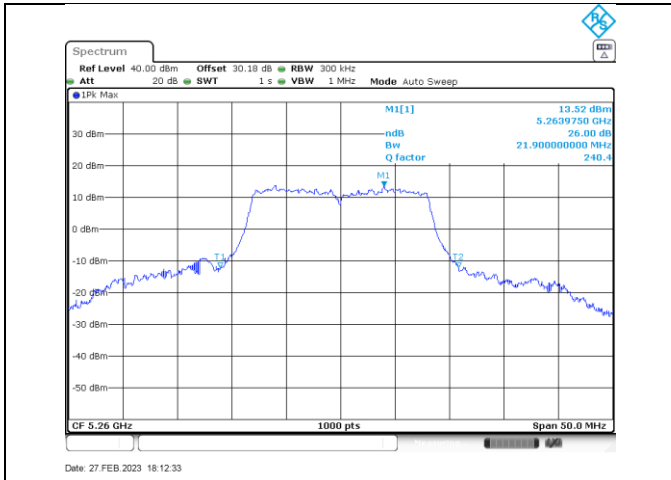

Annex B-26dB Occupied Bandwidth

Title Convention: Modulation_Tx Frequency (MHz)_Antenna (A or B)

n/ac20_5280_Ant A

n/ac20_5320_Ant A

a_5260_Ant B

a_5280_Ant B

a_5320_Ant B

n/ac20_5260_Ant B