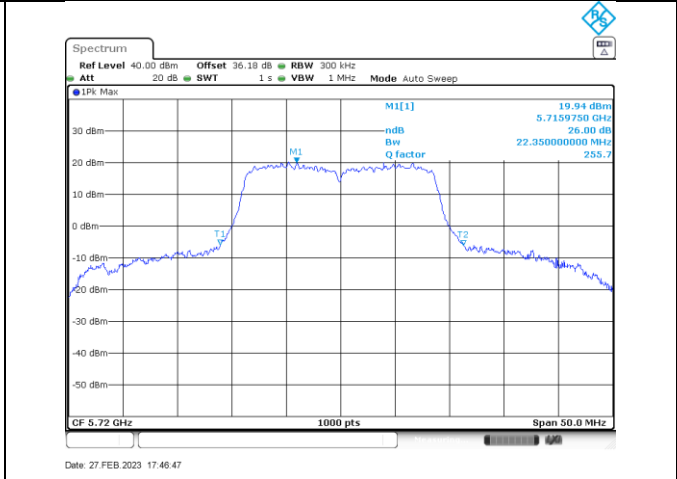

n/ac20_5580_Ant A

n/ac20_5720_Ant A