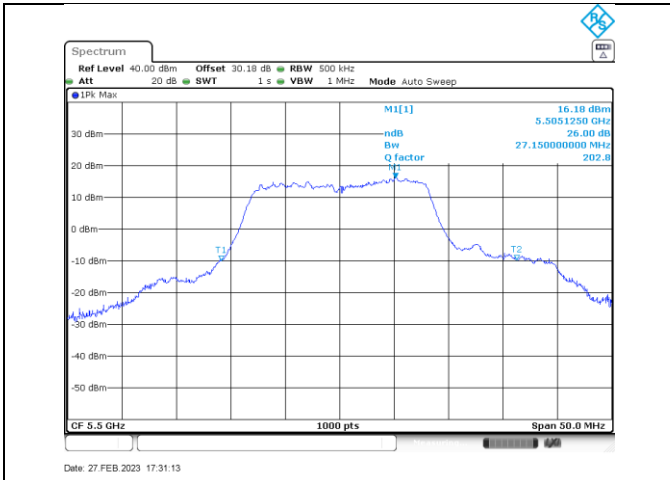

n/ac20_5280_Ant B

a_5500_Ant A