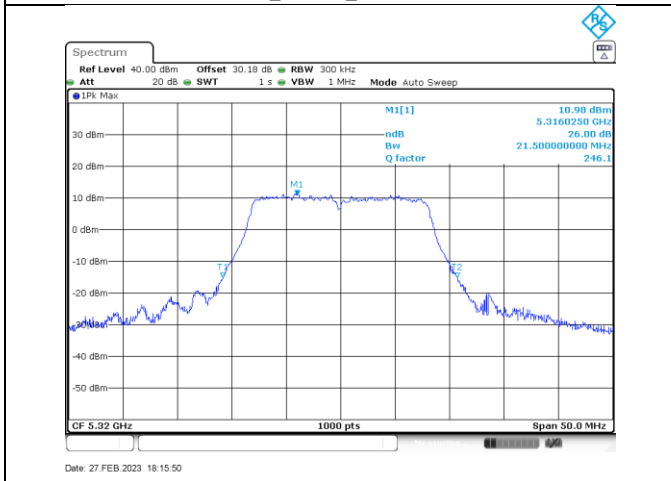

Annex B-26dB Occupied Bandwidth

Title Convention: Modulation_Tx Frequency (MHz)_Antenna (A or B)

n/ac20_5280_Ant A

n/ac20_5320_Ant A

a_5260_Ant B

a_5280_Ant B

a_5320_Ant B

n/ac20_5260_Ant B