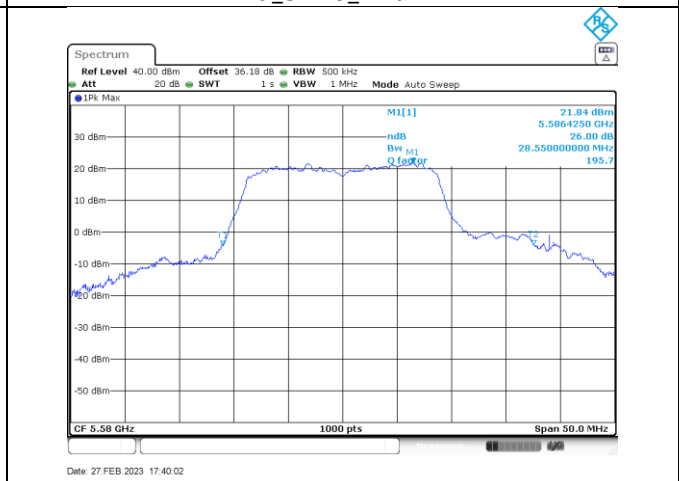

Annex B-26dB Occupied Bandwidth

Title Convention: Modulation_Tx Frequency (MHz)_Antenna (A or B)

n/ac20_5280_Ant A

n/ac20_5320_Ant A

a_5260_Ant B

a_5280_Ant B

a_5320_Ant B

n/ac20_5260_Ant B

n/ac20_5280_Ant B

n/ac20_5320_Ant B

a_5500_Ant A

a_5580_Ant A

a_5700_Ant A

a_5720_Ant A

n/ac20_5500_Ant A

n/ac20_5580_Ant A