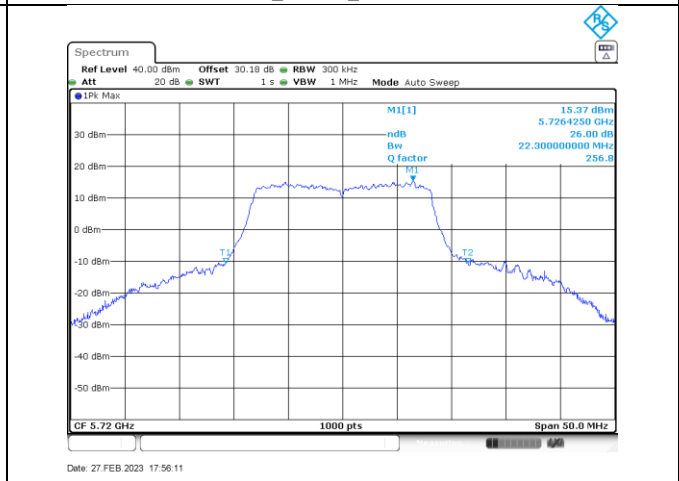

Annex B-26dB Occupied Bandwidth

Title Convention: Modulation_Tx Frequency (MHz)_Antenna (A or B)

n/ac20_5280_Ant A

n/ac20_5320_Ant A

a_5260_Ant B

a_5280_Ant B

a_5320_Ant B

n/ac20_5260_Ant B

n/ac20_5700_Ant A

n/ac20_5720_Ant A

a_5500_Ant B

a_5580_Ant B

a_5700_Ant B

a_5720_Ant B

n/ac20_5500_Ant B

n/ac20_5580_Ant B