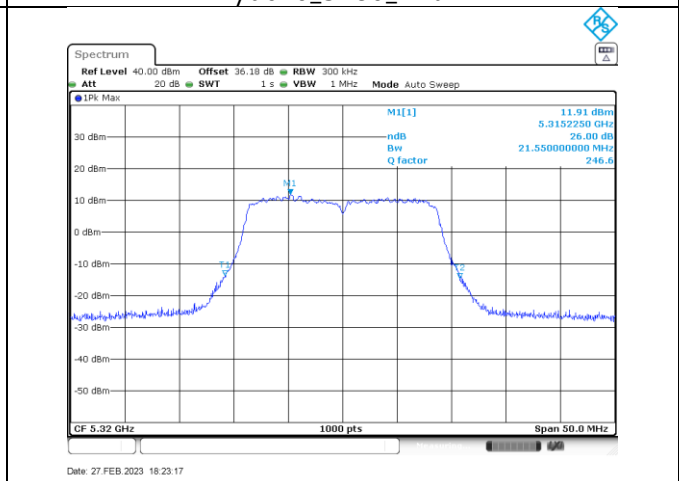

n/ac20_5260_Ant B

n/ac20_5320_Ant B