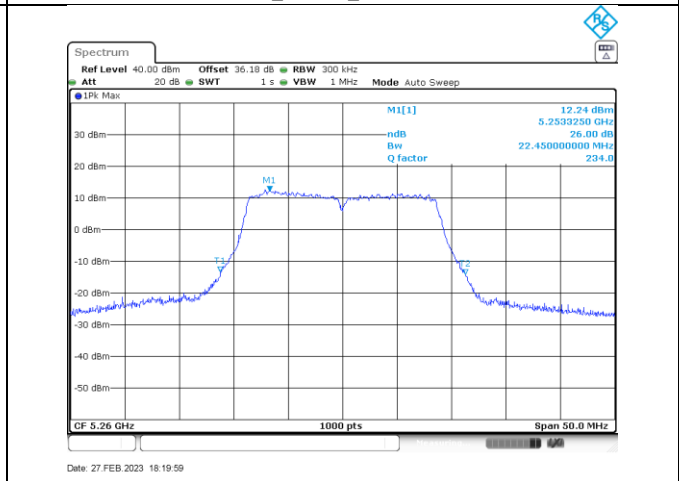

Annex B-26dB Occupied Bandwidth

Title Convention: Modulation_Tx Frequency (MHz)_Antenna (A or B)

n/ac20_5280_Ant A

n/ac20_5320_Ant A

a_5260_Ant B

a_5280_Ant B

a_5320_Ant B

n/ac20_5260_Ant B