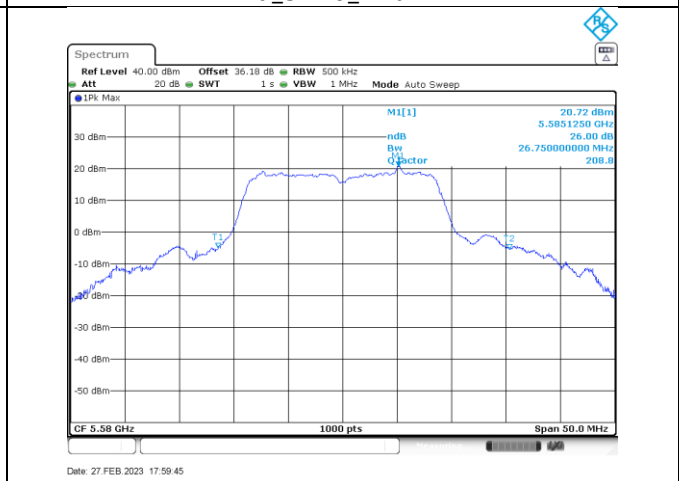

Annex B-26dB Occupied Bandwidth

Title Convention: Modulation_Tx Frequency (MHz)_Antenna (A or B)

n/ac20_5280_Ant A

n/ac20_5320_Ant A

a_5260_Ant B

a_5280_Ant B

a_5320_Ant B

n/ac20_5260_Ant B

n/ac20_5700_Ant A

n/ac20_5720_Ant A

a_5500_Ant B

a_5580_Ant B

a_5700_Ant B

a_5720_Ant B

n/ac20_5500_Ant B

n/ac20_5580_Ant B