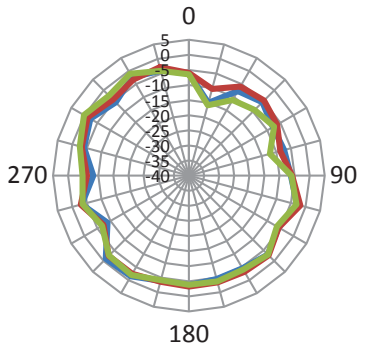

OTA Test Condition & Chamber Coordinate System

OTA Test System – ETS AMS8600

Antenna Photo

Mockup

Smart Speaker Antenna Test Result

➤ BT Antenna Return Loss & Efficiency & Gain

Frequency (MHz)	BT Antenna		
	Efficiency (dB)	Efficiency (%)	Gain(dBi)
2400	-3.55467	44.1096	2.98652
2410	-3.6284	43.367	2.70273
2420	-3.6075	43.5762	2.47704
2430	-3.59222	43.7299	2.63182
2440	-3.64492	43.2024	2.36086
2450	-3.66372	43.0158	2.20632
2460	-3.8421	41.2848	1.705
2470	-3.89202	40.813	1.68971
2480	-4.02215	39.6081	1.62491
2490	-4.10611	38.8498	1.76478
2500	-4.08666	39.0242	1.80091

Frequency (MHz)	2400	2450	2500
Return Loss(dB)	-20.12	-9.43	-5.47

Smart Speaker Antenna Test Result

➤ BT Antenna 2D & 3D Radiation Pattern

3D 2450MHz

2D XOY

2D YOZ

2D XOZ

— 2400MHz — 2450MHz — 2500MHz