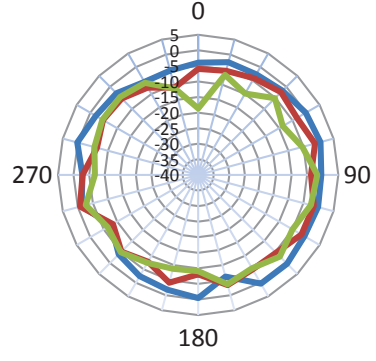

Smart Speaker Antenna Test Result

Wi-Fi_1 Antenna 2D & 3D Radiation Pattern

WiFi_1 2.4G Band

3D 2450MHz

2D XOY

2D YOZ

2D XOZ

— 2400MHz — 2450MHz — 2500MHz

WiFi_1 5G Band

3D 5500MHz

2D XOY

— 5150MHz — 5500MHz — 5850MHz