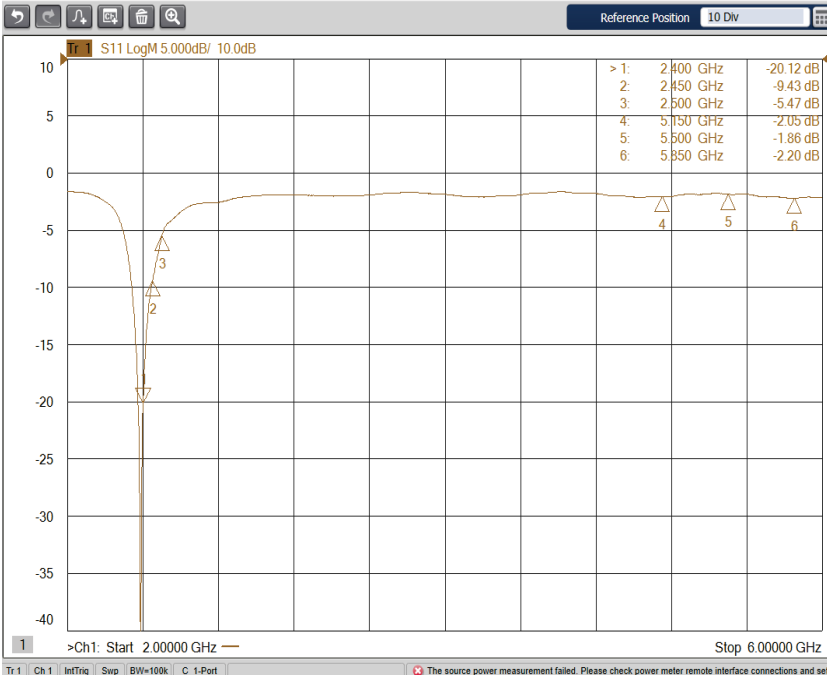

OTA Test Condition & Chamber Coordinate System

OTA Test System – ETS AMS8600

Antenna Photo

Mockup

Smart Speaker Antenna Test Result

➤ BT Antenna Return Loss & Efficiency & Gain

Frequency (MHz)	BT Antenna		
	Efficiency (dB)	Efficiency (%)	Gain(dBi)
2400	-3.55467	44.1096	2.98652
2410	-3.6284	43.367	2.70273
2420	-3.6075	43.5762	2.47704
2430	-3.59222	43.7299	2.63182
2440	-3.64492	43.2024	2.36086
2450	-3.66372	43.0158	2.20632
2460	-3.8421	41.2848	1.705
2470	-3.89202	40.813	1.68971
2480	-4.02215	39.6081	1.62491
2490	-4.10611	38.8498	1.76478
2500	-4.08666	39.0242	1.80091