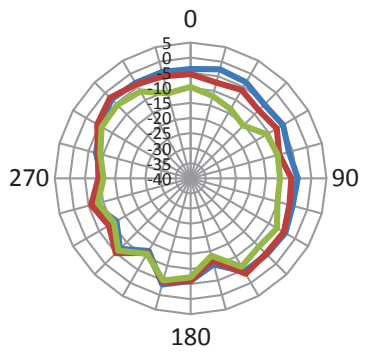

Frequency (MHz)	2400	2450	2500
Return Loss(dB)	-5.66	-14.06	-10.4
Frequency (MHz)	5150	5500	5850
Return Loss(dB)	-11.51	-7.36	-5.72

Smart Speaker Antenna Test Result

➤ Antenna 2D & 3D Radiation Pattern

➤ WiFi_2 2.4G Band

3D 2450MHz

2D XOY

2D YOZ

2D XOZ

— 2400MHz — 2450MHz — 2500MHz

➤ WiFi_2 5G Band

3D 5500MHz

2D XOY