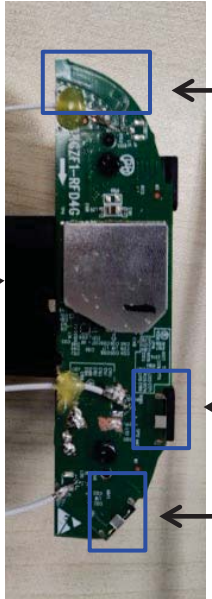

Antenna Band Requirement

➤ Smart Speaker Antenna:

BT Antenna (2.4G)

Wi-Fi_2 Antenna (2.4G & 5G)

Wi-Fi_1 Antenna (2.4G & 5G)