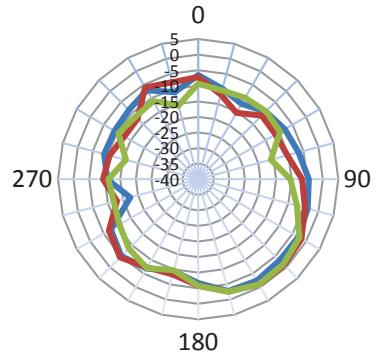

Frequency (MHz)	2400	2450	2500
Return Loss(dB)	-5.66	-14.06	-10.4
Frequency (MHz)	5150	5500	5850
Return Loss(dB)	-11.51	-7.36	-5.72

Smart Speaker Antenna Test Result

➤ Antenna 2D & 3D Radiation Pattern

➤ WiFi_2 2.4G Band

3D 2450MHz

2D XOY

2D YOZ

2D XOZ

— 2400MHz — 2450MHz — 2500MHz

➤ WiFi_2 5G Band

3D 5500MHz

2D XOY