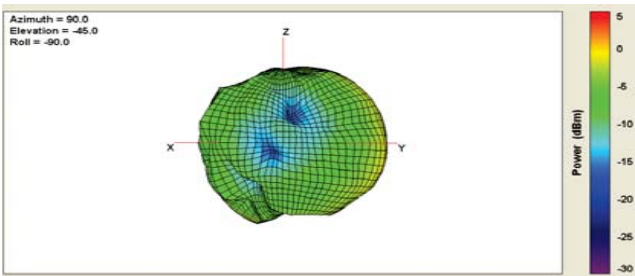

Smart Speaker Antenna Test Result

➤ Antenna 2D & 3D Radiation Pattern

➤ WiFi_2 2.4G Band

3D 2450MHz