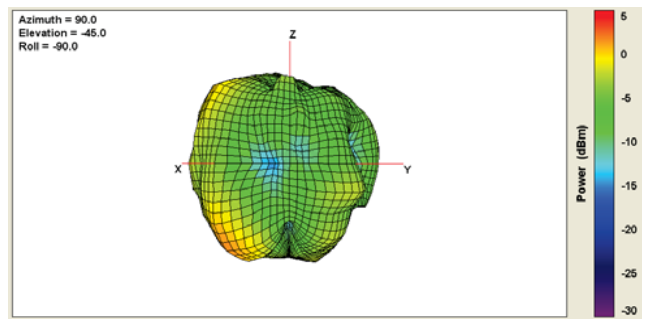

Smart Speaker Antenna Test Result

➤ BT Antenna 2D & 3D Radiation Pattern

3D 2450MHz