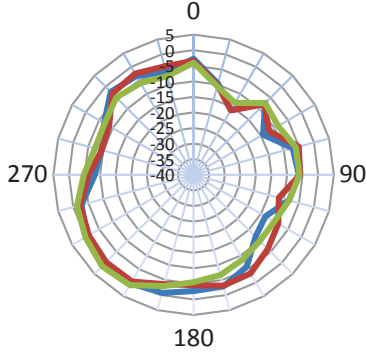

OTA Test Condition & Chamber Coordinate System

OTA Test System – ETS AMS8600

Antenna Photo

Mockup

Smart Speaker Antenna Test Result

➤ BT Antenna Return Loss & Efficiency & Gain

Frequency (MHz)	BT Antenna		
	Efficiency (dB)	Efficiency (%)	Gain(dBi)
2400	-3.55467	44.1096	2.98652
2410	-3.6284	43.367	2.70273
2420	-3.6075	43.5762	2.47704
2430	-3.59222	43.7299	2.63182
2440	-3.64492	43.2024	2.36086
2450	-3.66372	43.0158	2.20632
2460	-3.8421	41.2848	1.705
2470	-3.89202	40.813	1.68971
2480	-4.02215	39.6081	1.62491
2490	-4.10611	38.8498	1.76478
2500	-4.08666	39.0242	1.80091

Frequency (MHz)	2400	2450	2500
Return Loss(dB)	-20.12	-9.43	-5.47

Smart Speaker Antenna Test Result

➤ BT Antenna 2D & 3D Radiation Pattern

3D 2450MHz

2D XOY

2D YOZ

2D XOZ

— 2400MHz — 2450MHz — 2500MHz