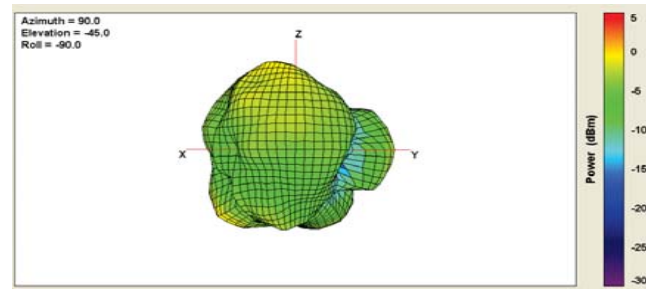

Smart Speaker Antenna Test Result

Wi-Fi_1 Antenna 2D & 3D Radiation Pattern

WiFi_1 2.4G Band

3D 2450MHz