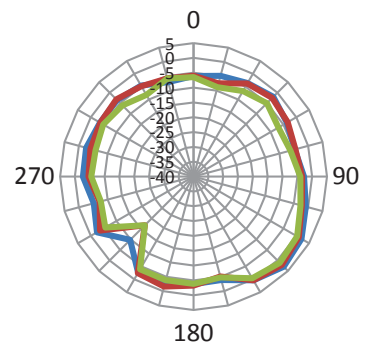

OTA Test Condition & Chamber Coordinate System

OTA Test System – ETS AMS8600

Antenna Photo

Mockup

Smart Speaker Antenna Test Result

➤ BT Antenna Return Loss & Efficiency & Gain

Frequency (MHz)	BT Antenna		
	Efficiency (dB)	Efficiency (%)	Gain(dBi)
2400	-3.55467	44.1096	2.98652
2410	-3.6284	43.367	2.70273
2420	-3.6075	43.5762	2.47704
2430	-3.59222	43.7299	2.63182
2440	-3.64492	43.2024	2.36086
2450	-3.66372	43.0158	2.20632
2460	-3.8421	41.2848	1.705
2470	-3.89202	40.813	1.68971
2480	-4.02215	39.6081	1.62491
2490	-4.10611	38.8498	1.76478
2500	-4.08666	39.0242	1.80091

Frequency (MHz)	2400	2450	2500
Return Loss(dB)	-20.12	-9.43	-5.47

Smart Speaker Antenna Test Result

➤ BT Antenna 2D & 3D Radiation Pattern

3D 2450MHz

2D XOY

2D YOZ

2D XOZ

— 2400MHz — 2450MHz — 2500MHz