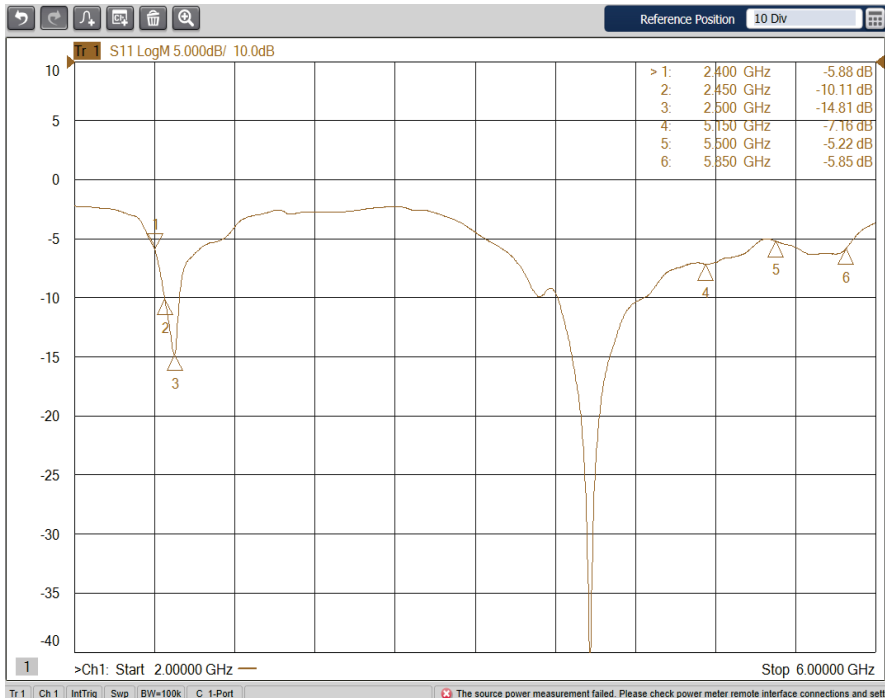

Smart Speaker Antenna Test Result

Wi-Fi_1 Antenna Return Loss & Efficiency & Gain

Frequency (MHz)	Wi-Fi_1 Antenna		
	Efficiency (dB)	Efficiency (%)	Gain(dBi)
2400	-5.28672	29.6024	0.005893
2410	-5.2395	29.9261	0.378386
2420	-5.08086	31.0394	0.904936
2430	-4.93334	32.1119	1.18353
2440	-5.00959	31.553	1.03637
2450	-5.06803	31.1313	0.855017
2460	-5.25265	29.8356	0.885517
2470	-5.40825	28.7856	0.994306
2480	-5.63767	27.3044	0.542397
2490	-5.77116	26.4779	0.613635
2500	-5.78789	26.3761	0.190277
5150	-2.48565	56.4202	2.9645
5200	-2.21937	59.9878	2.59512
5250	-1.81235	65.8817	3.16846
5300	-2.43372	57.0989	2.39386
5350	-3.15757	48.3329	1.78547
5400	-3.825	41.4477	1.18747
5450	-4.62081	34.5079	0.248173
5500	-4.70198	33.869	-0.09762
5550	-4.9243	32.1788	0.006303
5600	-4.52409	35.2851	2.08048
5650	-4.61188	34.579	1.68897
5700	-4.31267	37.0453	2.30253
5750	-4.26751	37.4325	1.41337
5800	-5.2173	30.0795	0.165233
5850	-6.30151	23.4342	-0.69254

Frequency (MHz)	2400	2450	2500
Return Loss(dB)	-5.88	-10.11	-14.81
Frequency (MHz)	5150	5500	5850
Return Loss(dB)	-7.16	-5.22	-5.85