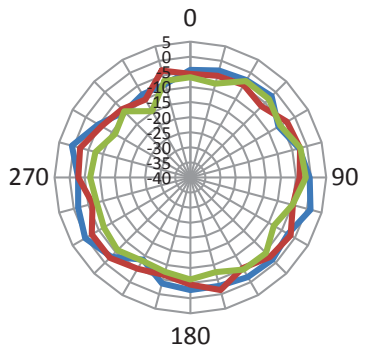

Smart Speaker Antenna Test Result

Wi-Fi_1 Antenna 2D & 3D Radiation Pattern

WiFi_1 2.4G Band

3D 2450MHz

2D XOY

2D YOZ

2D XOZ

— 2400MHz — 2450MHz — 2500MHz

WiFi_1 5G Band

3D 5500MHz

2D YOZ

— 5150MHz — 5500MHz — 5850MHz