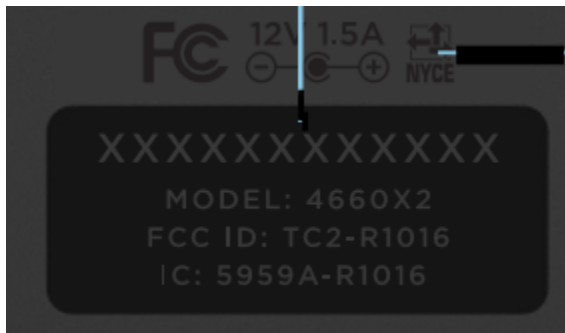

Label and Location

Model: 4660X2

FCC ID: TC2-R1016

IC: 5959A-R1016

Label

Location