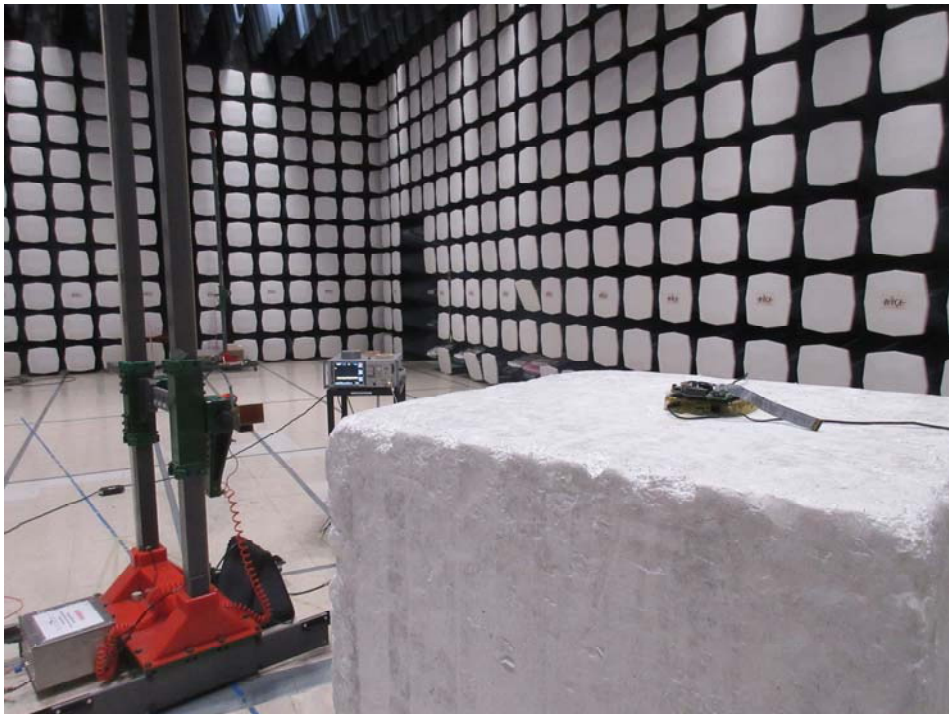

EUT Test Setup Photographs

1.1 Radiated Spurious Emission below 1 GHz Front View

1.2 Radiated Spurious Emission below 1 GHz Rear View

1.3 Radiated Spurious Emission 1-18 GHz Front View

1.4 Radiated Spurious Emission 1-18 GHz Rear View

1.5 Radiated Spurious Emission 18-26.5 GHz Front View

1.6 Radiated Spurious Emission 18-26.5 GHz Rear View

1.7 Radiated Spurious Emission 26.5-40 GHz Front View

1.8 Radiated Spurious Emission 26.5-40 GHz Rear View