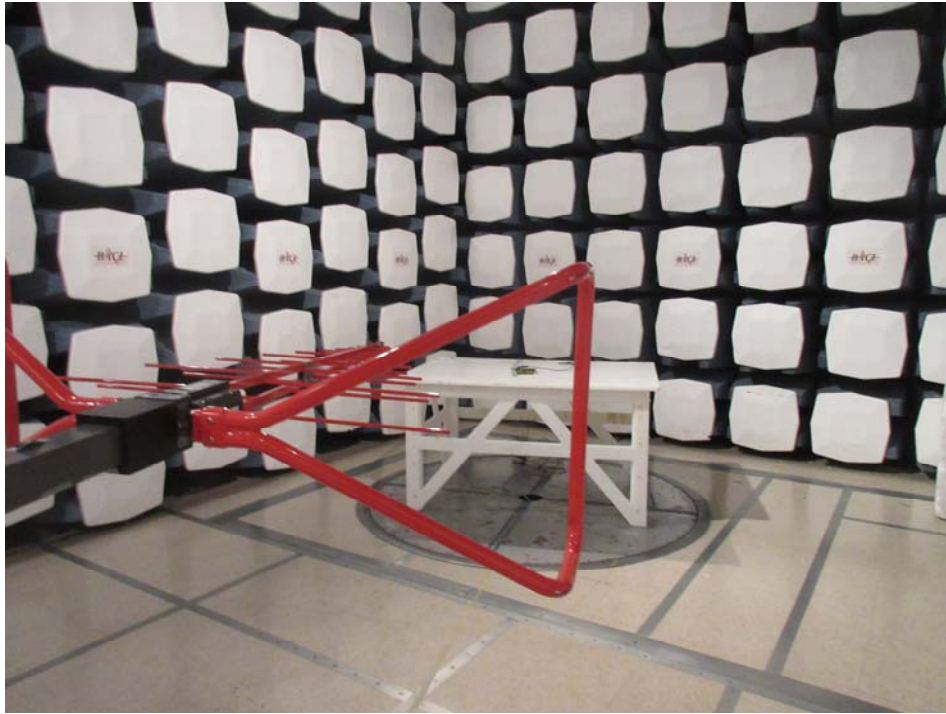

EUT Test Setup Photographs

1.1 Radiated Spurious Emission below 1 GHz Front View

1.2 Radiated Spurious Emission below 1 GHz Rear View

1.3 Radiated Spurious Emission 1-18 GHz Front View

1.4 Radiated Spurious Emission 1-18 GHz Rear View

1.5 Radiated Spurious Emission 18-26.5 GHz Front View

1.6 Radiated Spurious Emission 18-26.5 GHz Rear View

1.7 Radiated Spurious Emission 26.5-40 GHz Front View

1.8 Radiated Spurious Emission 26.5-40 GHz Rear View