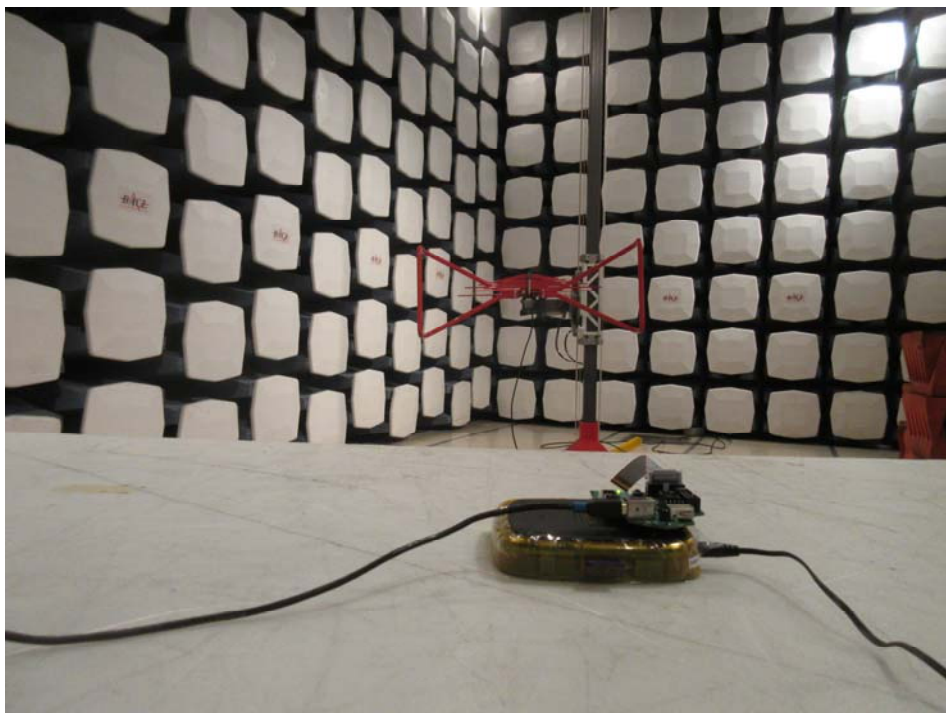

EUT Test Setup Photographs

1.1 Radiated Spurious Emission below 1 GHz Front View

1.2 Radiated Spurious Emission below 1 GHz Rear View

1.3 Radiated Spurious Emission 1-18 GHz Front View

1.4 Radiated Spurious Emission 1-18 GHz Rear View

1.5 Radiated Spurious Emission 18-26.5 GHz Front View

1.6 Radiated Spurious Emission 18-26.5 GHz Rear View

1.7 Radiated Spurious Emission 26.5-40 GHz Front View

1.8 Radiated Spurious Emission 26.5-40 GHz Rear View