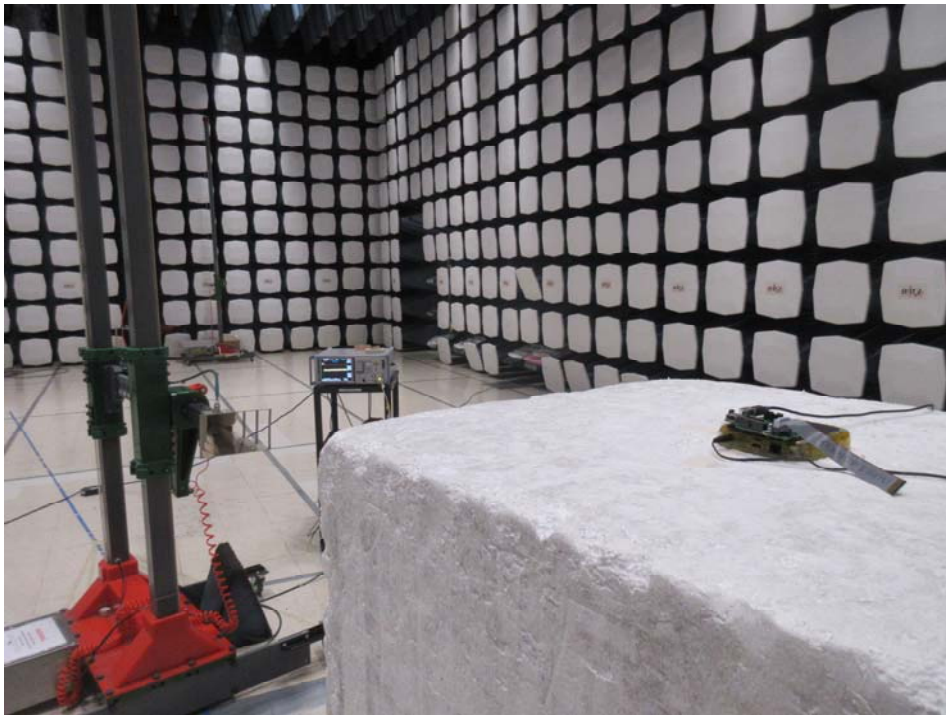

EUT Test Setup Photographs

1.1 Radiated Spurious Emission below 1 GHz Front View

1.2 Radiated Spurious Emission below 1 GHz Rear View

1.3 Radiated Spurious Emission 1-18 GHz Front View

1.4 Radiated Spurious Emission 1-18 GHz Rear View

1.5 Radiated Spurious Emission 18-26.5 GHz Front View

1.6 Radiated Spurious Emission 18-26.5 GHz Rear View

1.7 Radiated Spurious Emission 26.5-40 GHz Front View

1.8 Radiated Spurious Emission 26.5-40 GHz Rear View