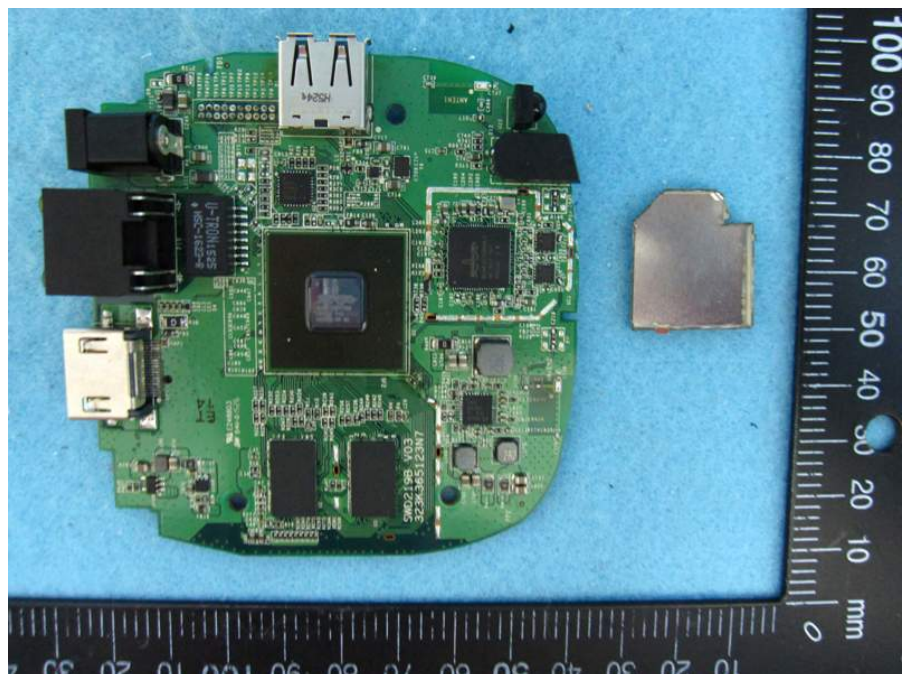

Photographs of EUT

Remote controller 1
Model No.: RXT9000-5502EC

Remote controller 2

Model No.:

RC16D-1, RC16D-2, RC16D-RC52