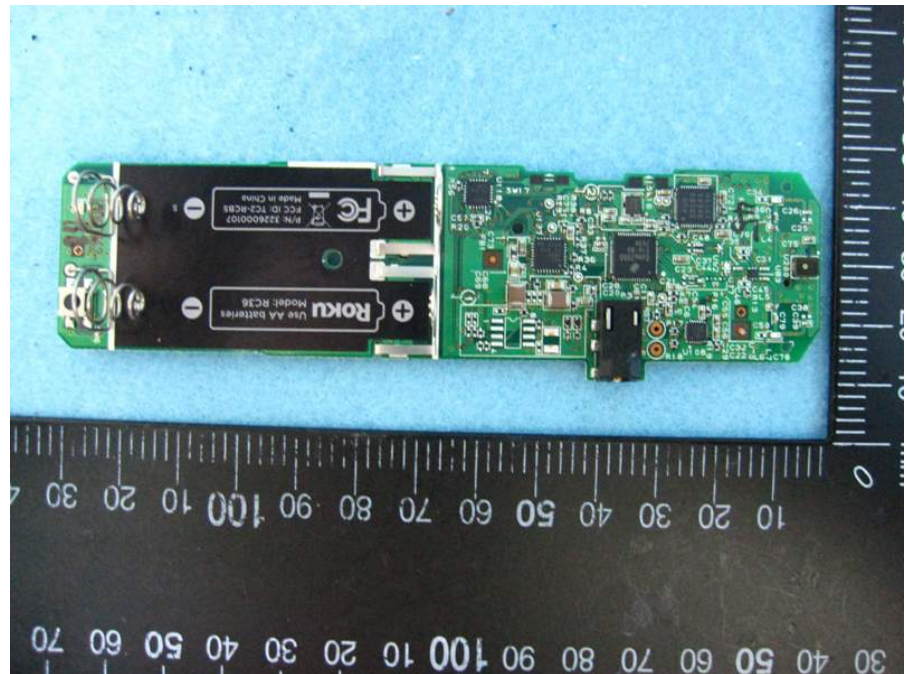

Photographs of EUT

Remote controller 1
Model No.: RXT9000-5502EC

Remote controller 2

Model No.:

RC16D-1, RC16D-2, RC16D-RC52