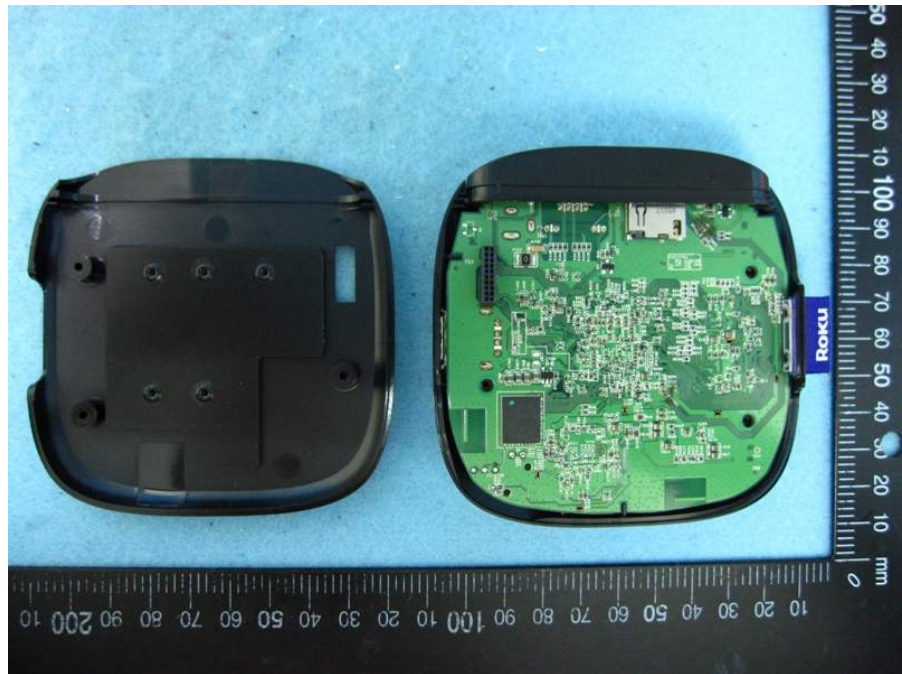

Photographs of EUT

Remote controller 1
Model No.: RXT9000-5502EC

Remote controller 2

Model No.:

RC16D-1, RC16D-2, RC16D-RC52