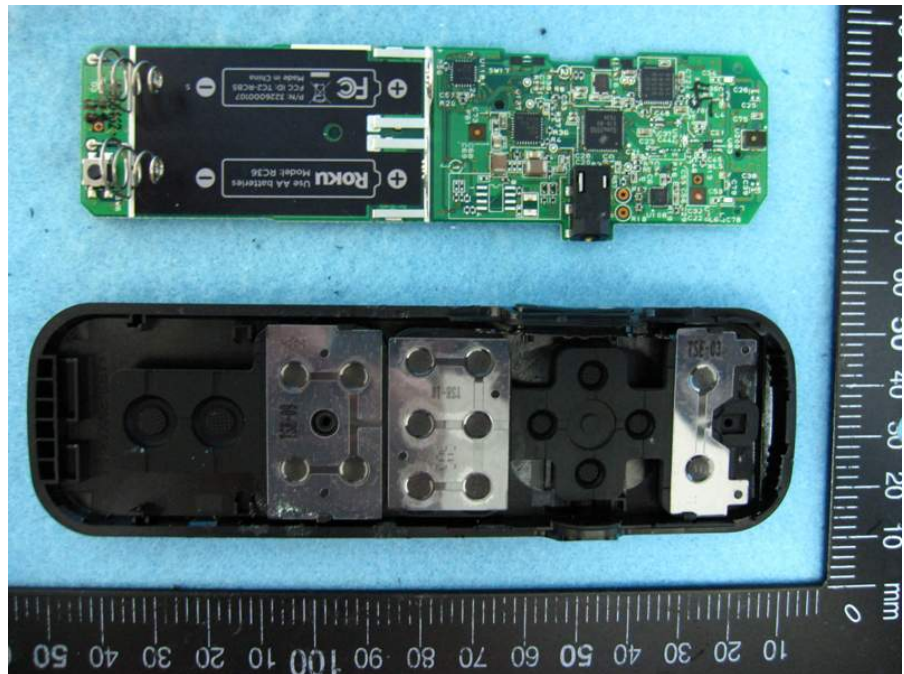

Photographs of EUT

Remote controller 1
Model No.: RXT9000-5502EC

Remote controller 2

Model No.:

RC16D-1, RC16D-2, RC16D-RC52