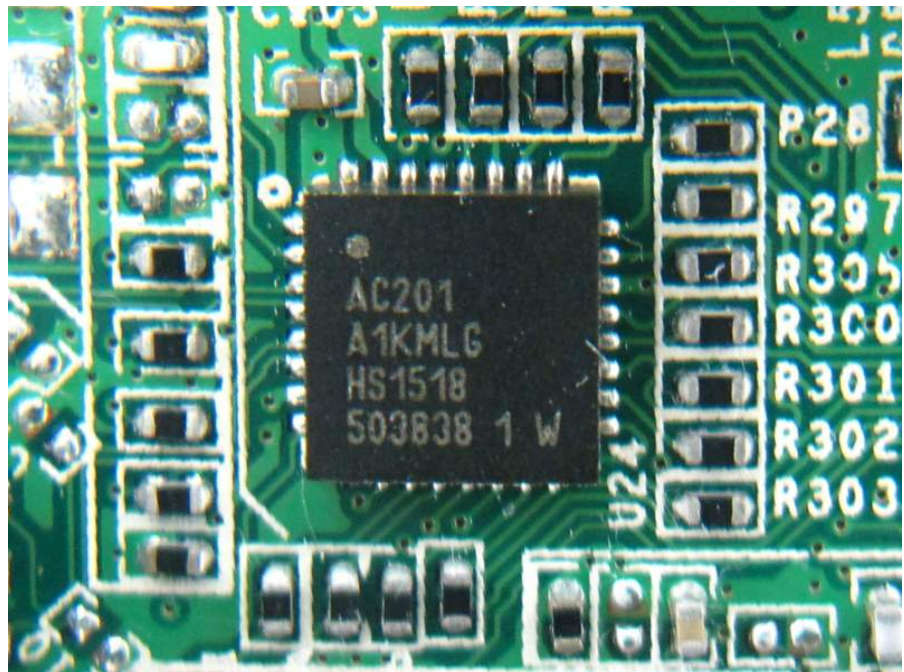

Photographs of EUT

Remote controller 1
Model No.: RXT9000-5502EC

Remote controller 2

Model No.:

RC16D-1, RC16D-2, RC16D-RC52