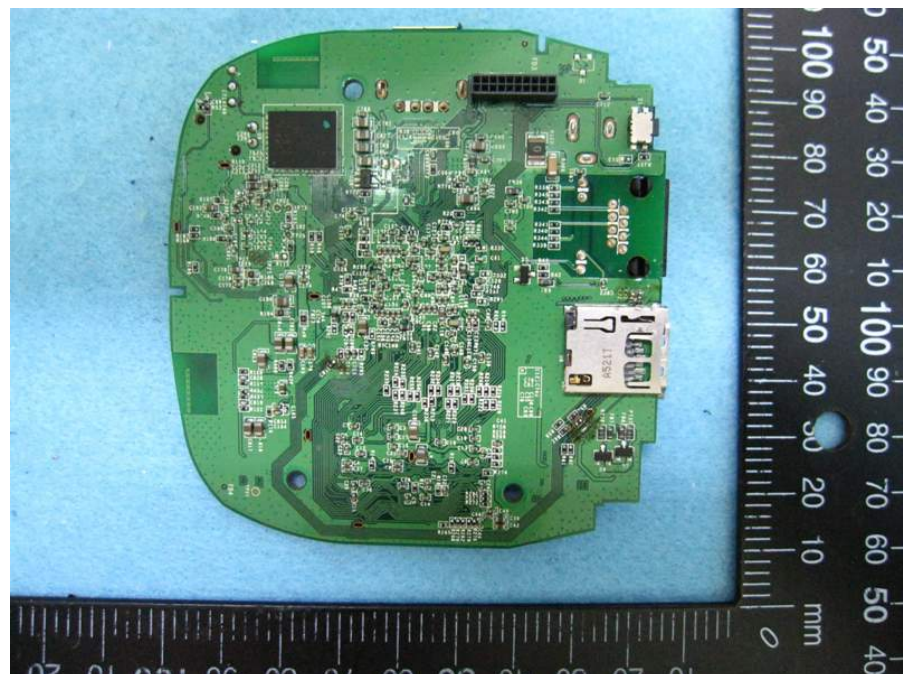

Photographs of EUT

Remote controller 1
Model No.: RXT9000-5502EC

Remote controller 2

Model No.:

RC16D-1, RC16D-2, RC16D-RC52