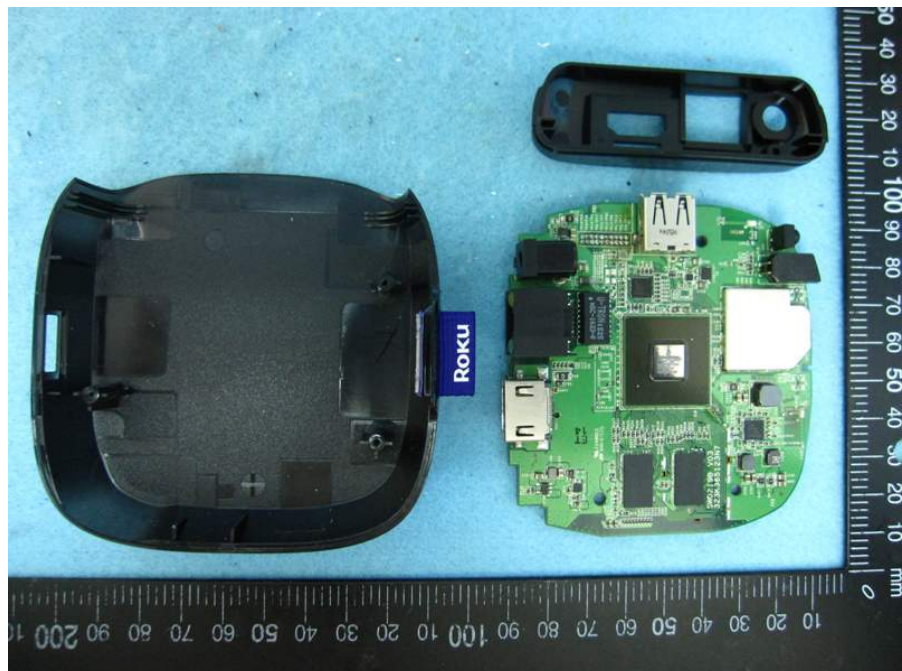

Photographs of EUT

Remote controller 1
Model No.: RXT9000-5502EC

Remote controller 2

Model No.:

RC16D-1, RC16D-2, RC16D-RC52