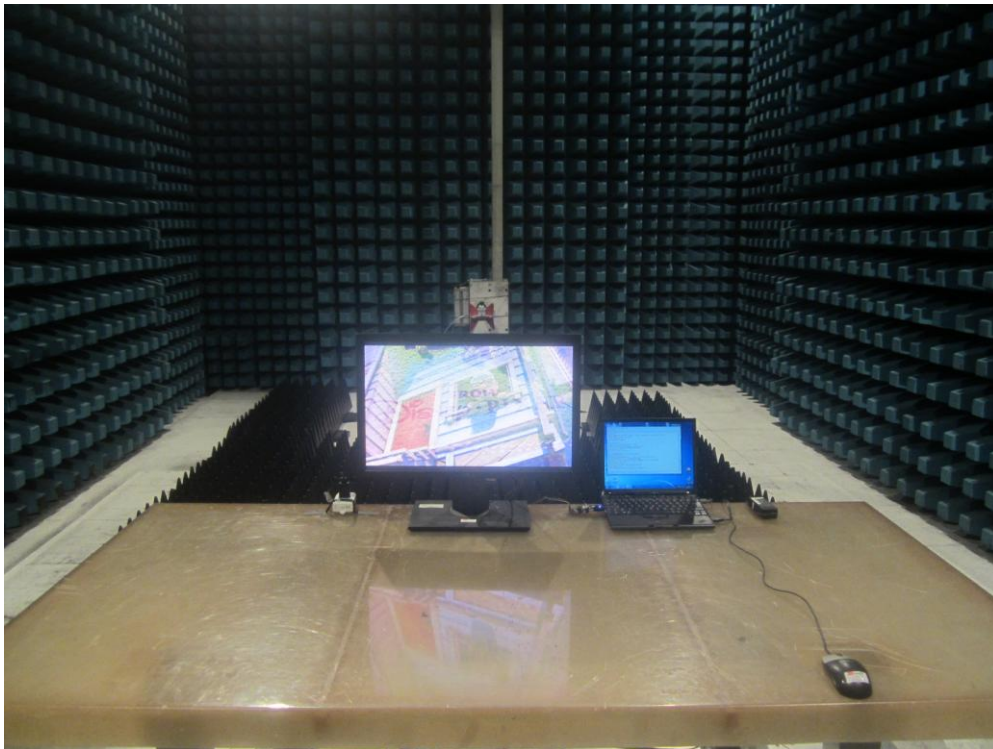

Appendix 1 – Test Setup Photograph

Test Mode: Transmitting

Description: Front View of Conducted Emission Test Setup

Test Mode: Transmitting

Description: Back View of Conducted Emission Test Setup

Test Mode: Transmitting

Description: Front View of Radiated Emission Test Setup for Below 30MHz

Test Mode: Transmitting

Description: Front View of Radiated Emission Test Setup for Below 1GHz

Test Mode : Transmitting

Description : Front View of Radiated Emission Test Setup for 1~18GHz

Test Mode: Transmitting

Description: Front View of Radiated Emission Test Setup for Above 18GHz