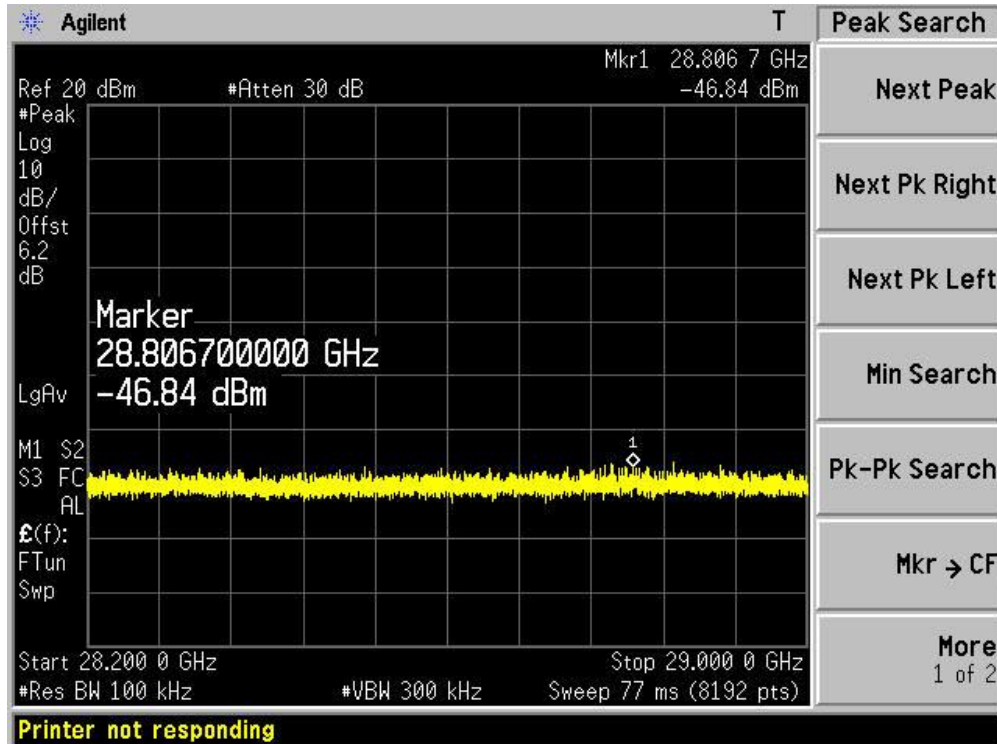

Channel 165 (5825MHz)-12