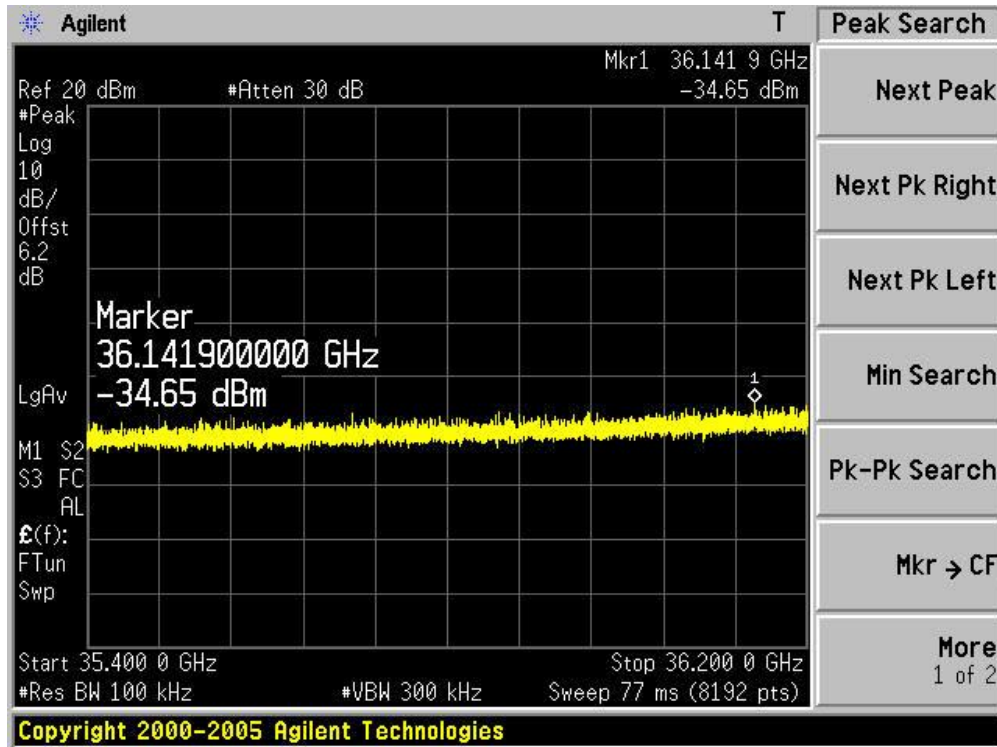

Channel 165 (5825MHz)-21