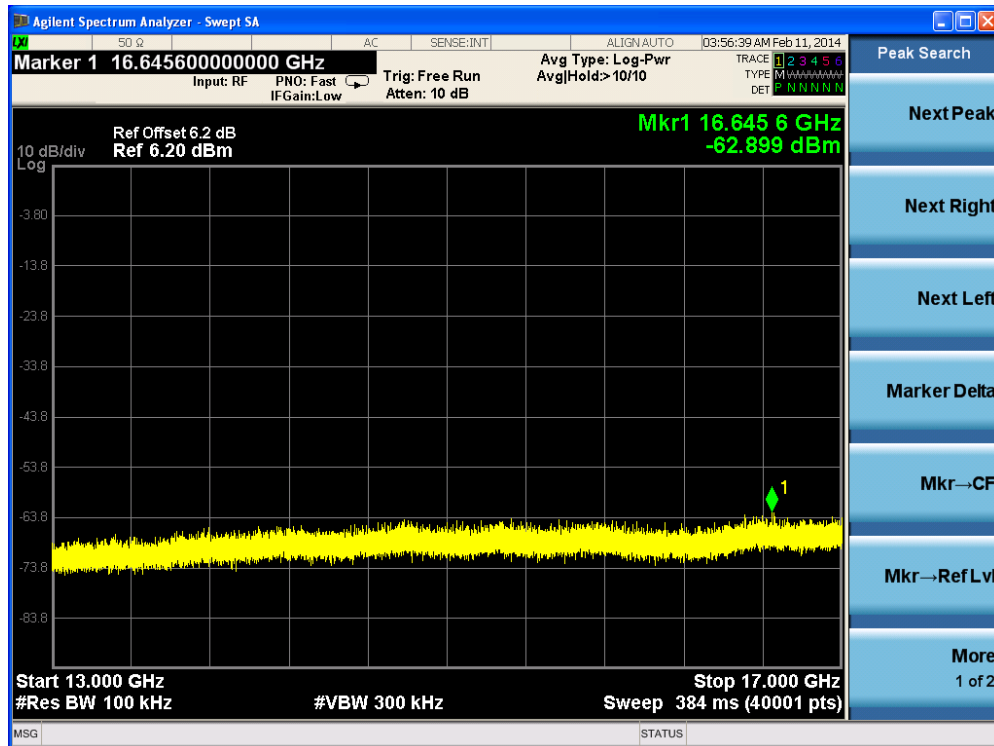

Channel 06 (2437MHz)-5