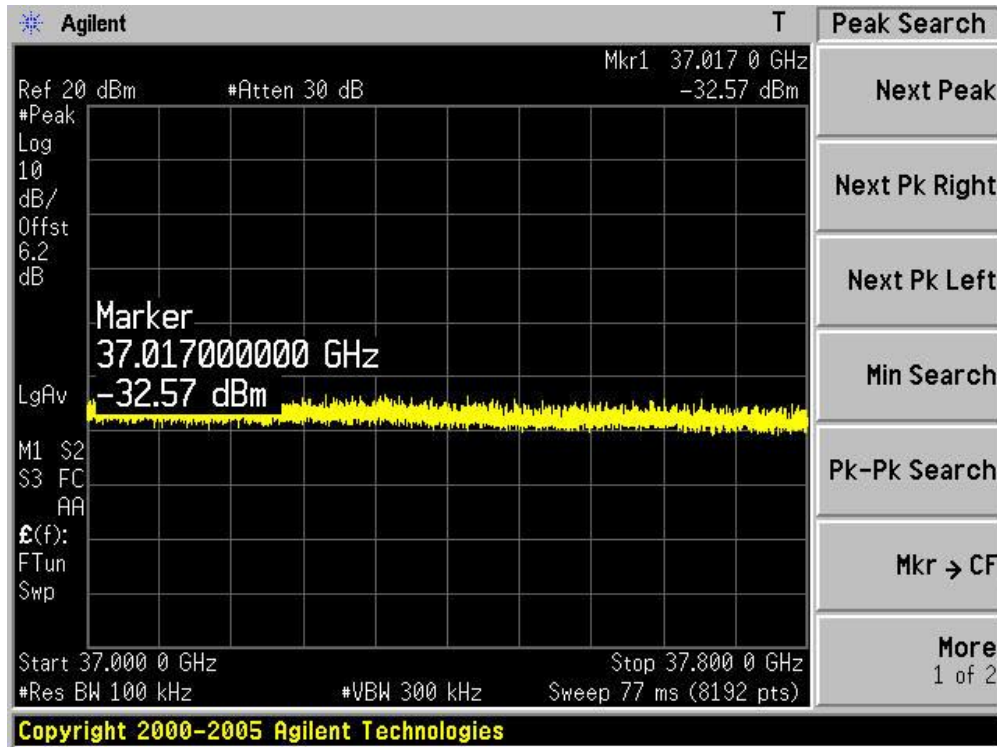

Channel 165 (5825MHz)-23