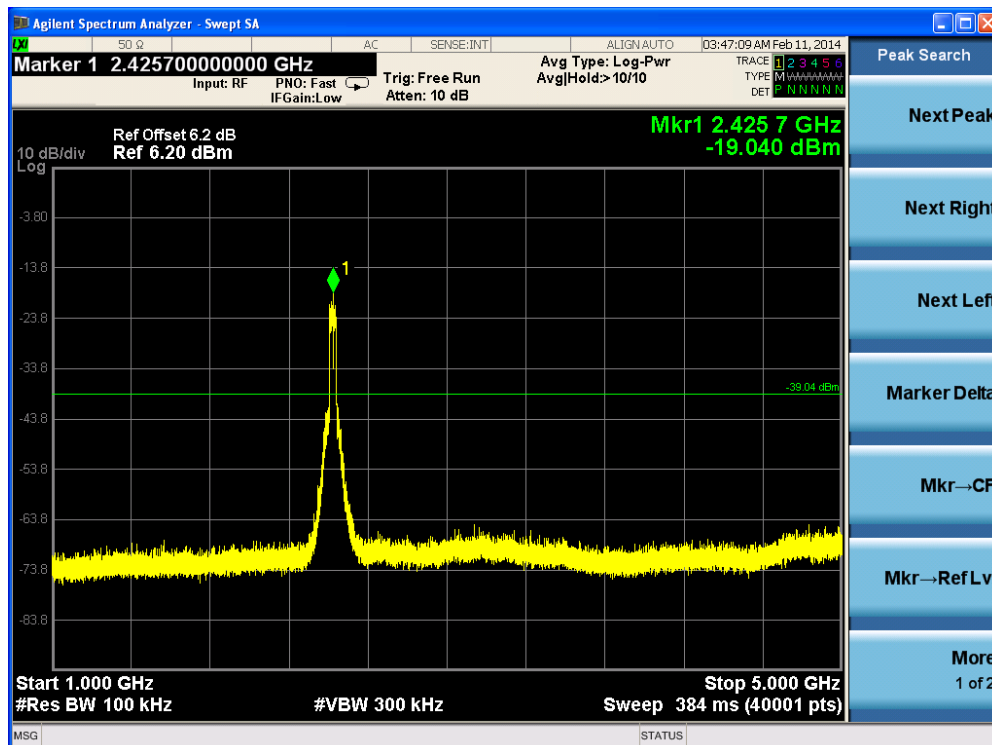

Channel 165 (5825MHz)-19

Channel 165 (5825MHz)-20

Channel 165 (5825MHz)-21

Channel 165 (5825MHz)-22

Channel 165 (5825MHz)-23

Channel 165 (5825MHz)-24

Channel 165 (5825MHz)-25

Channel 165 (5825MHz)-26

| | |
|-----------|--|
| Product | : IP-STB |
| Test Item | : RF Antenna Conducted Spurious |
| Test Site | : TR-8 |
| Test Mode | : Mode 4: Transmit by 802.11n(40MHz) (Ant 1) |

Channel 03 (2422MHz)-1

Channel 03 (2422MHz)-2