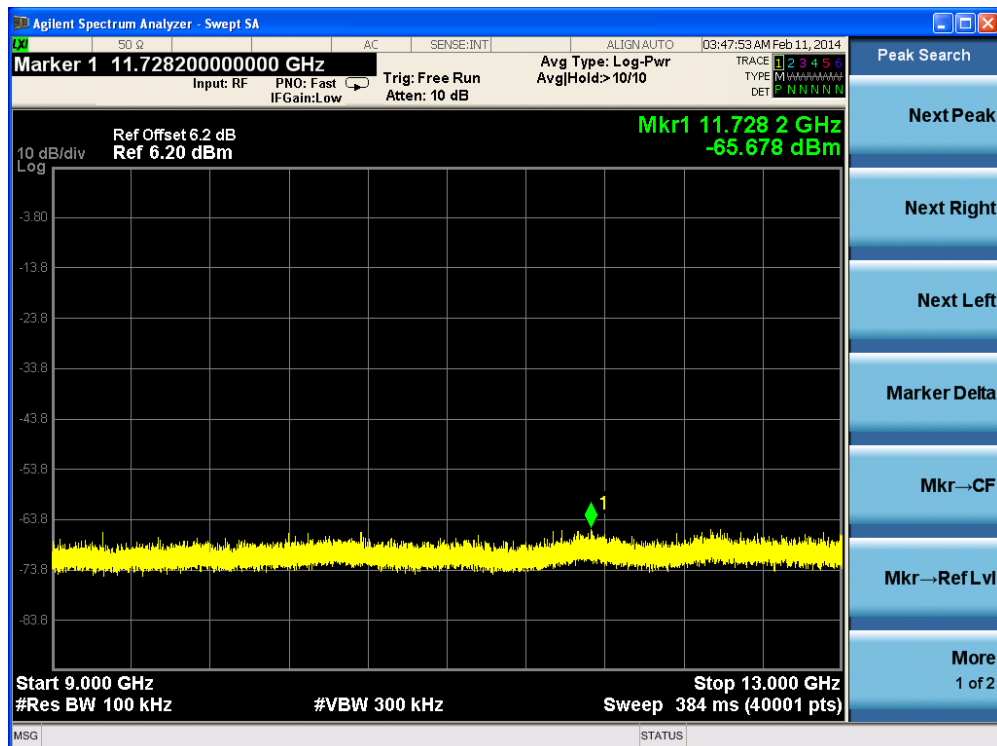

Channel 03 (2422MHz)-4