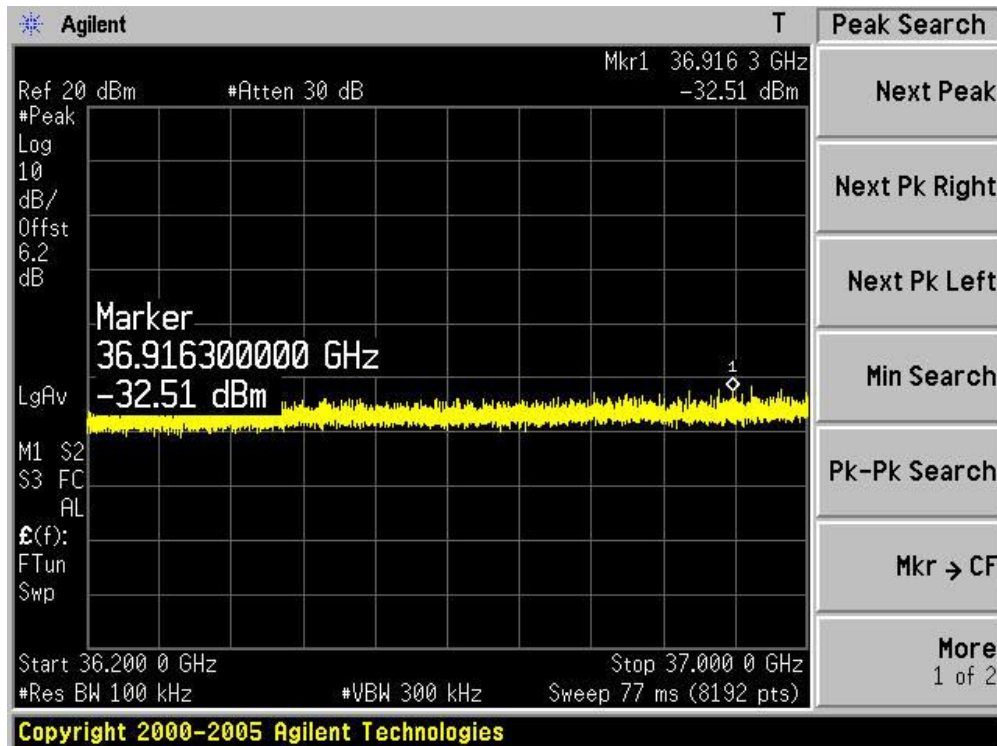

Channel 165 (5825MHz)-22