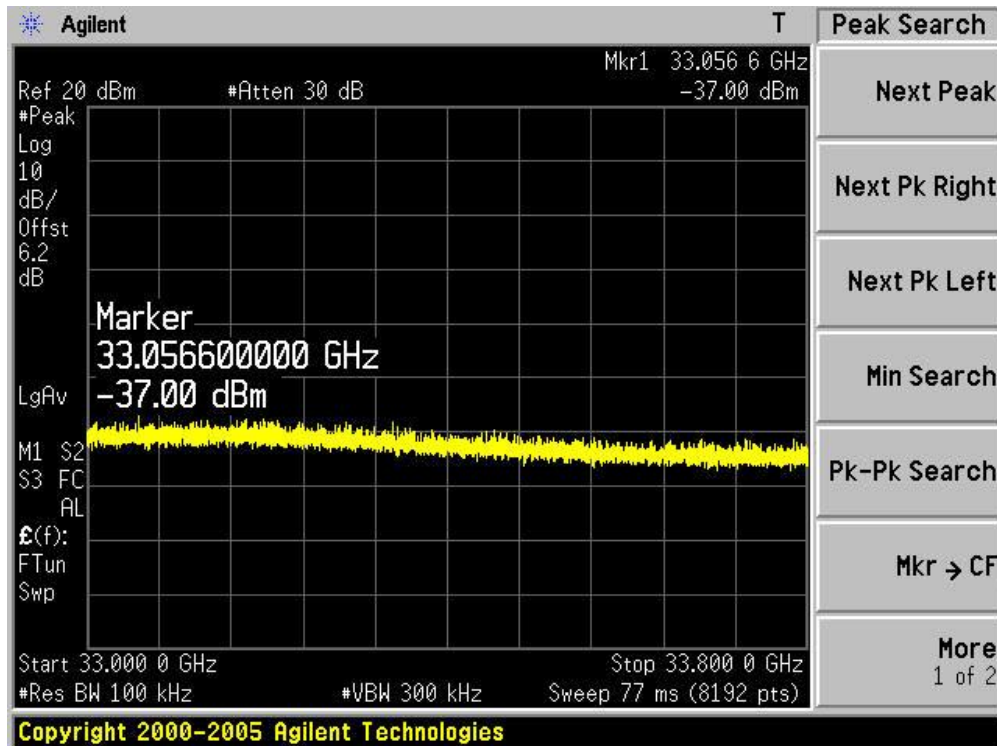

Channel 165 (5825MHz)-11

Channel 165 (5825MHz)-12

Channel 165 (5825MHz)-13

Channel 165 (5825MHz)-14

Channel 165 (5825MHz)-15

Channel 165 (5825MHz)-16

Channel 165 (5825MHz)-17

Channel 165 (5825MHz)-18

| | |
|-----------|--|
| Product | : IP-STB |
| Test Item | : RF Antenna Conducted Spurious |
| Test Site | : TR-8 |
| Test Mode | : Mode 4: Transmit by 802.11n(40MHz) (Ant 1) |

Channel 03 (2422MHz)-1

Channel 03 (2422MHz)-2