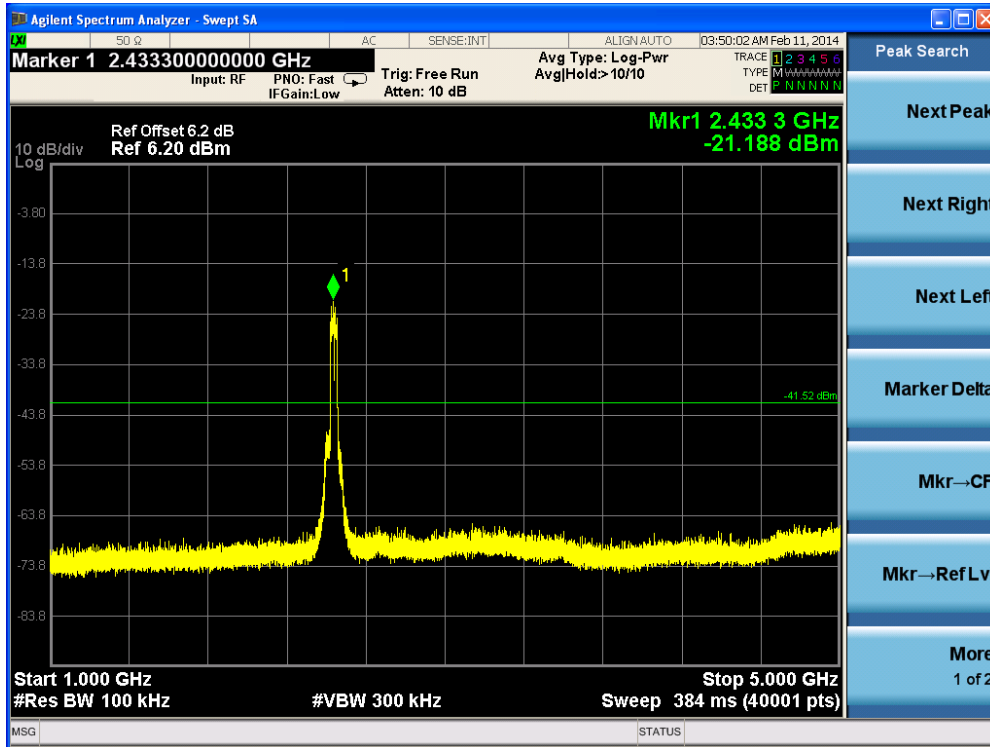

Channel 06 (2437MHz)-2