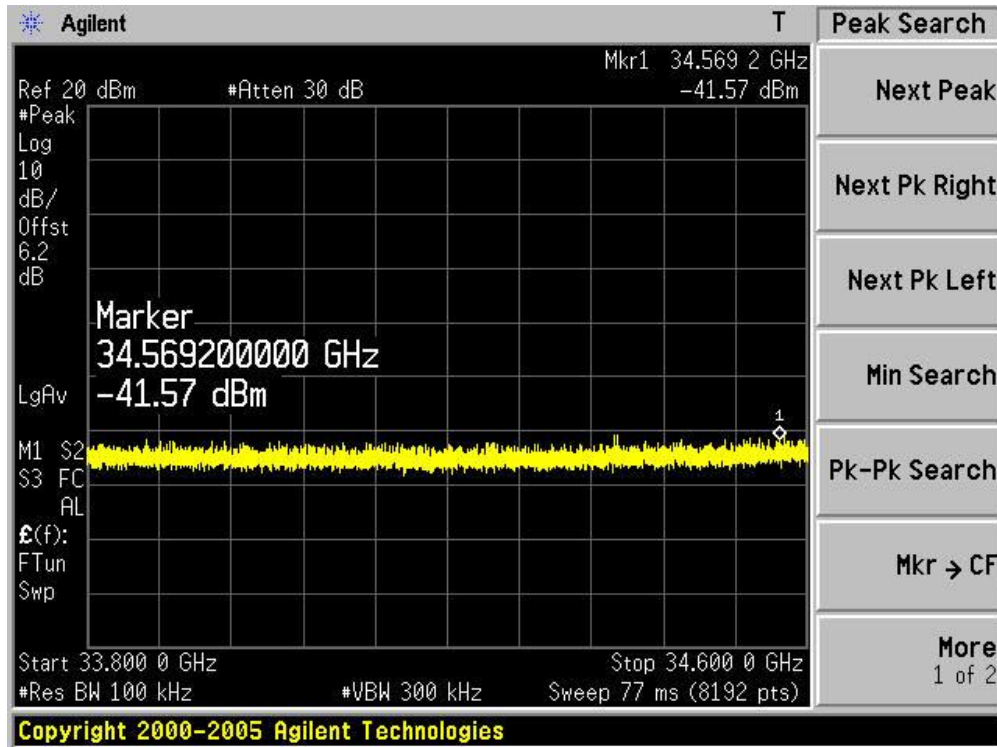

Channel 165 (5825MHz)-19