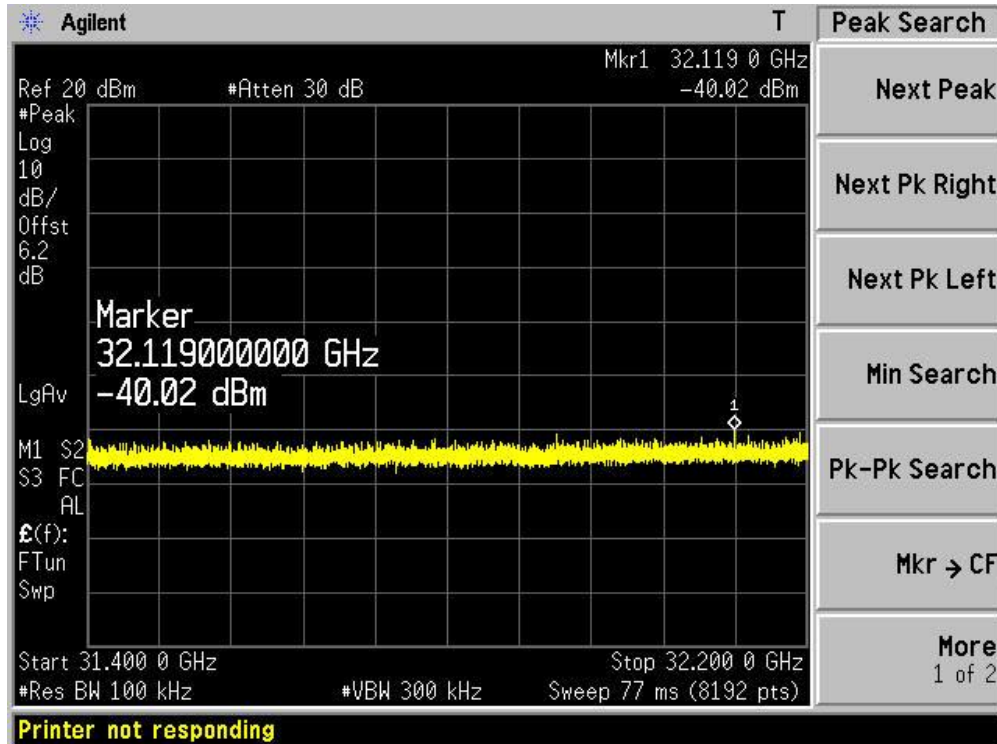

Channel 165 (5825MHz)-11

Channel 165 (5825MHz)-12

Channel 165 (5825MHz)-13

Channel 165 (5825MHz)-14

Channel 165 (5825MHz)-15

Channel 165 (5825MHz)-16

Channel 165 (5825MHz)-17

Channel 165 (5825MHz)-18

| | |
|-----------|--|
| Product | : IP-STB |
| Test Item | : RF Antenna Conducted Spurious |
| Test Site | : TR-8 |
| Test Mode | : Mode 4: Transmit by 802.11n(40MHz) (Ant 1) |

Channel 03 (2422MHz)-1

Channel 03 (2422MHz)-2