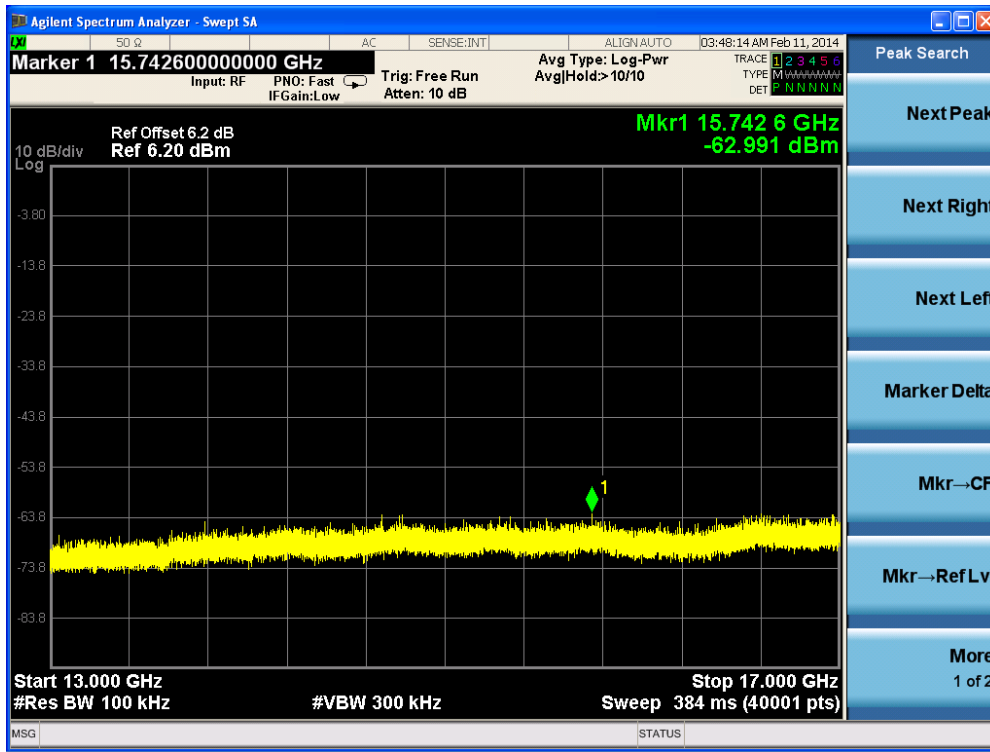

Channel 03 (2422MHz)-5