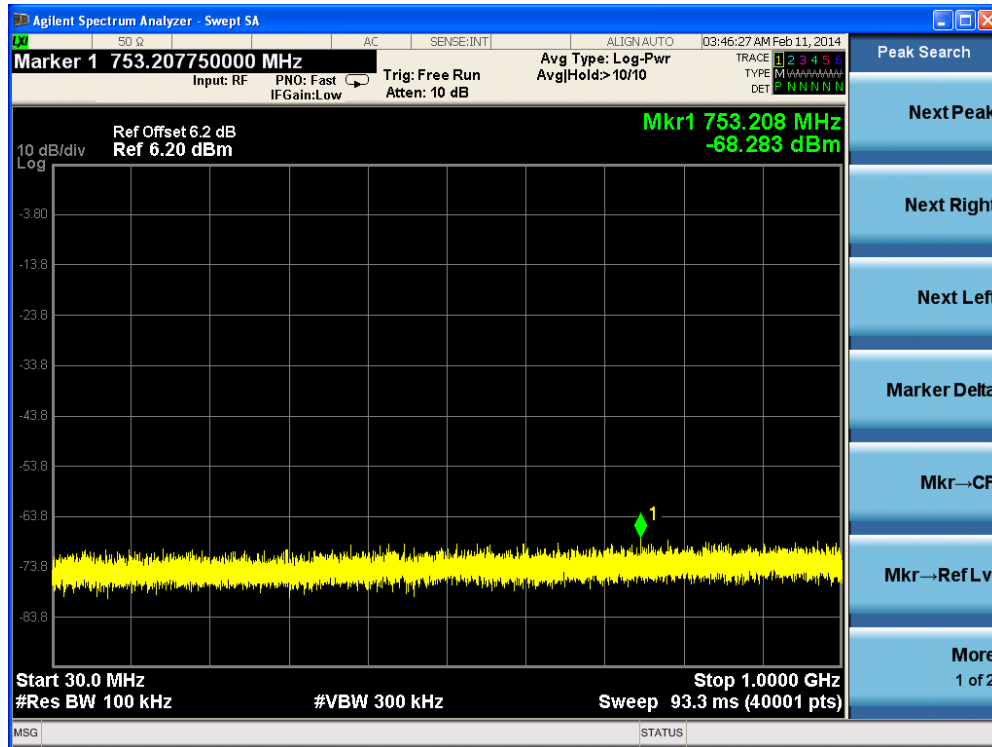

Channel 165 (5825MHz)-19

Channel 165 (5825MHz)-20

Channel 165 (5825MHz)-21

Channel 165 (5825MHz)-22

Channel 165 (5825MHz)-23

Channel 165 (5825MHz)-24

Channel 165 (5825MHz)-25

Channel 165 (5825MHz)-26

| | |
|-----------|--|
| Product | : IP-STB |
| Test Item | : RF Antenna Conducted Spurious |
| Test Site | : TR-8 |
| Test Mode | : Mode 4: Transmit by 802.11n(40MHz) (Ant 1) |

Channel 03 (2422MHz)-1

Channel 03 (2422MHz)-2