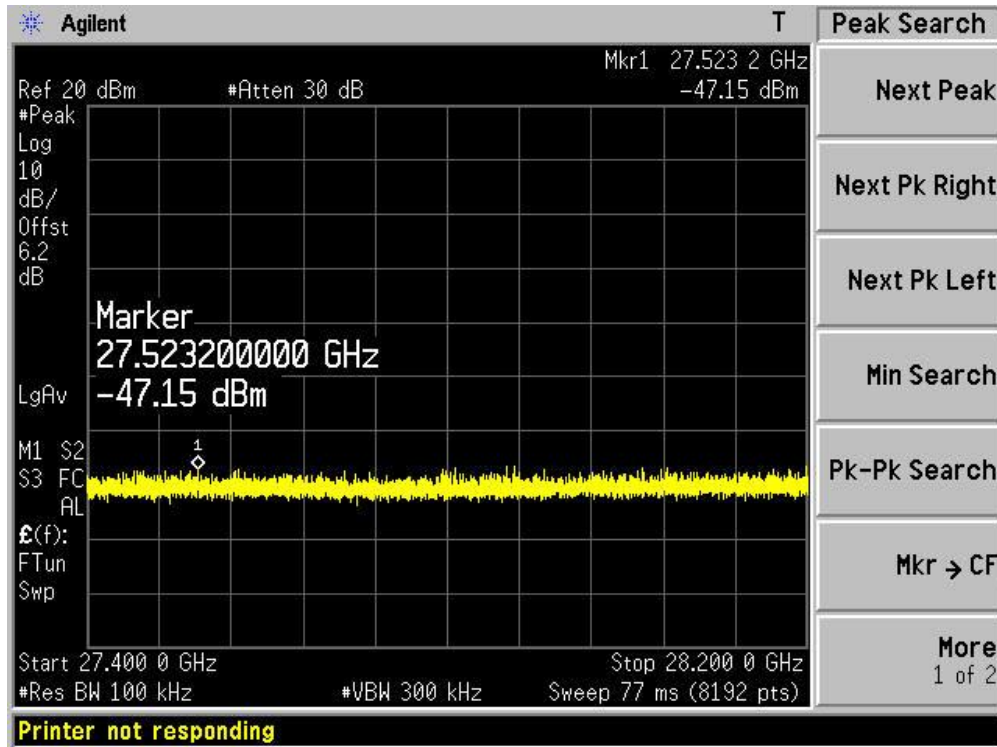

Channel 165 (5825MHz)-11