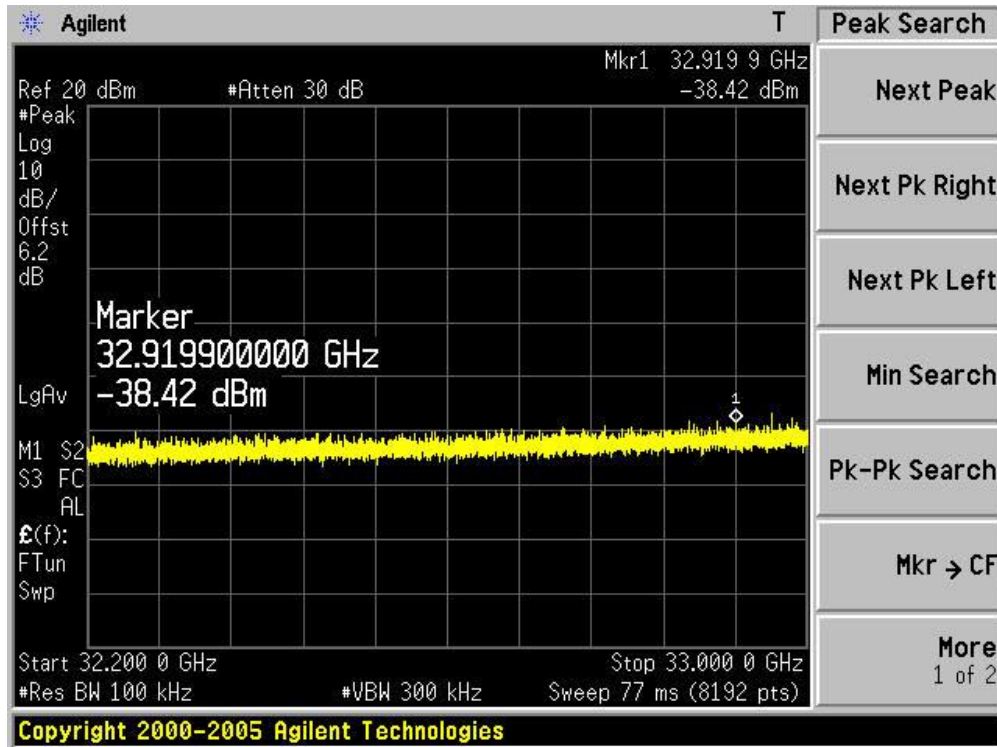

Channel 165 (5825MHz)-11

Channel 165 (5825MHz)-12

Channel 165 (5825MHz)-13

Channel 165 (5825MHz)-14

Channel 165 (5825MHz)-15

Channel 165 (5825MHz)-16

Channel 165 (5825MHz)-17

Channel 165 (5825MHz)-18

| | |
|-----------|--|
| Product | : IP-STB |
| Test Item | : RF Antenna Conducted Spurious |
| Test Site | : TR-8 |
| Test Mode | : Mode 4: Transmit by 802.11n(40MHz) (Ant 1) |

Channel 03 (2422MHz)-1

Channel 03 (2422MHz)-2