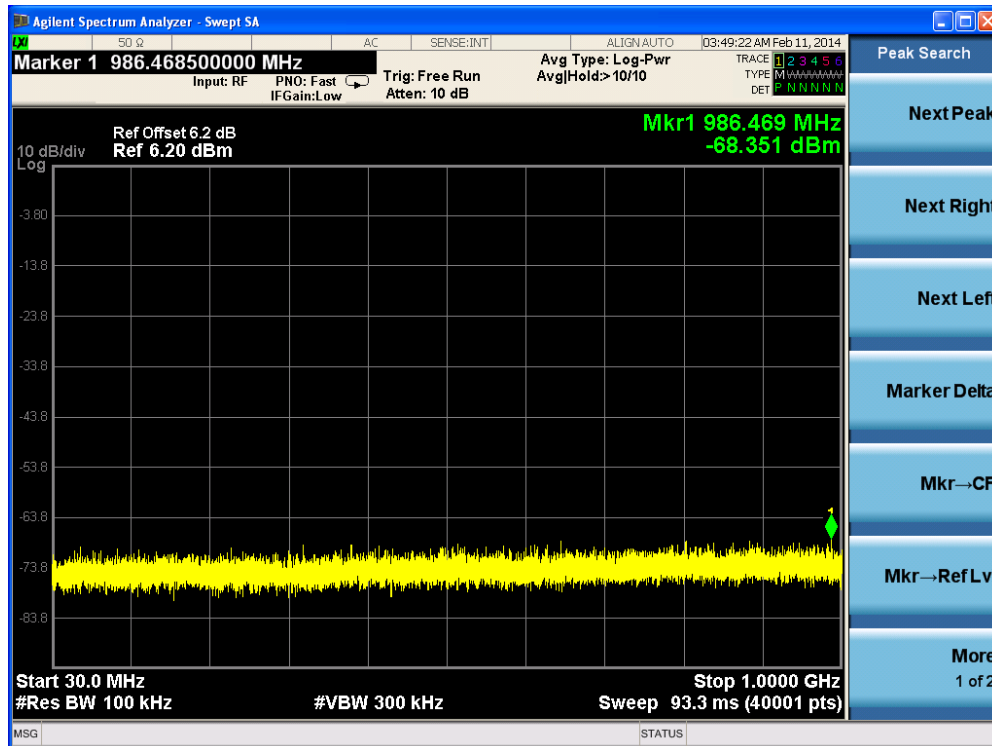

| | |
|-----------|--|
| Product | : IP-STB |
| Test Item | : RF Antenna Conducted Spurious |
| Test Site | : TR-8 |
| Test Mode | : Mode 4: Transmit by 802.11n(40MHz) (Ant 1) |

Channel 03 (2422MHz)-1

Channel 03 (2422MHz)-2

Channel 03 (2422MHz)-3

Channel 03 (2422MHz)-4

Channel 03 (2422MHz)-5

Channel 03 (2422MHz)-6

Channel 03 (2422MHz)-7

Channel 06 (2437MHz)-1

Channel 06 (2437MHz)-2

Channel 06 (2437MHz)-3