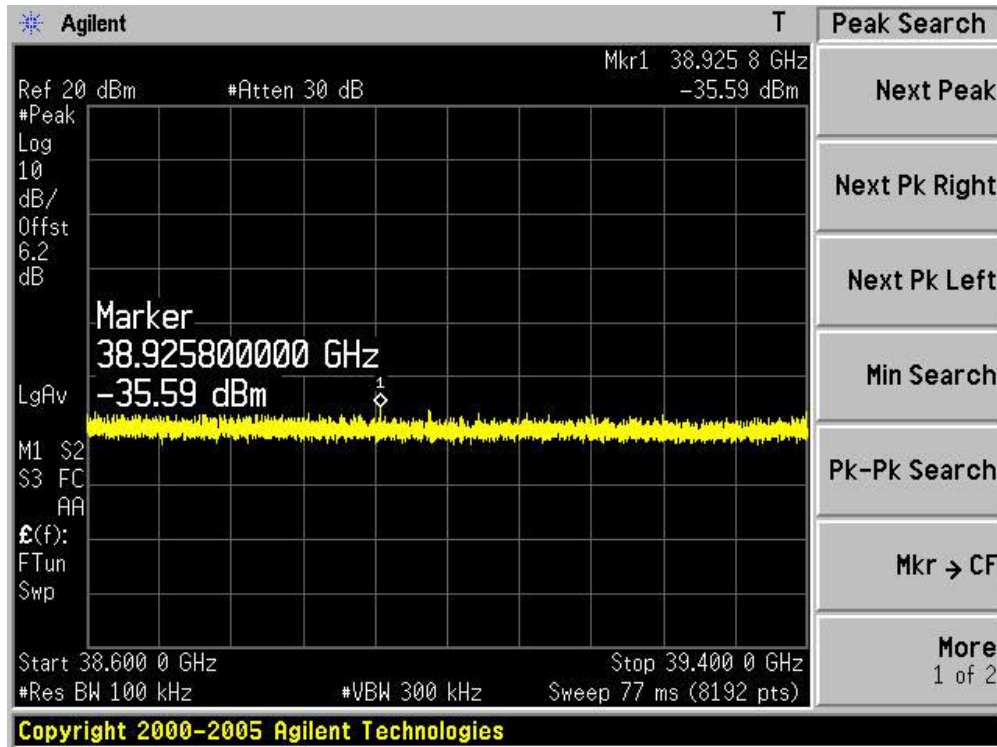

Channel 165 (5825MHz)-25