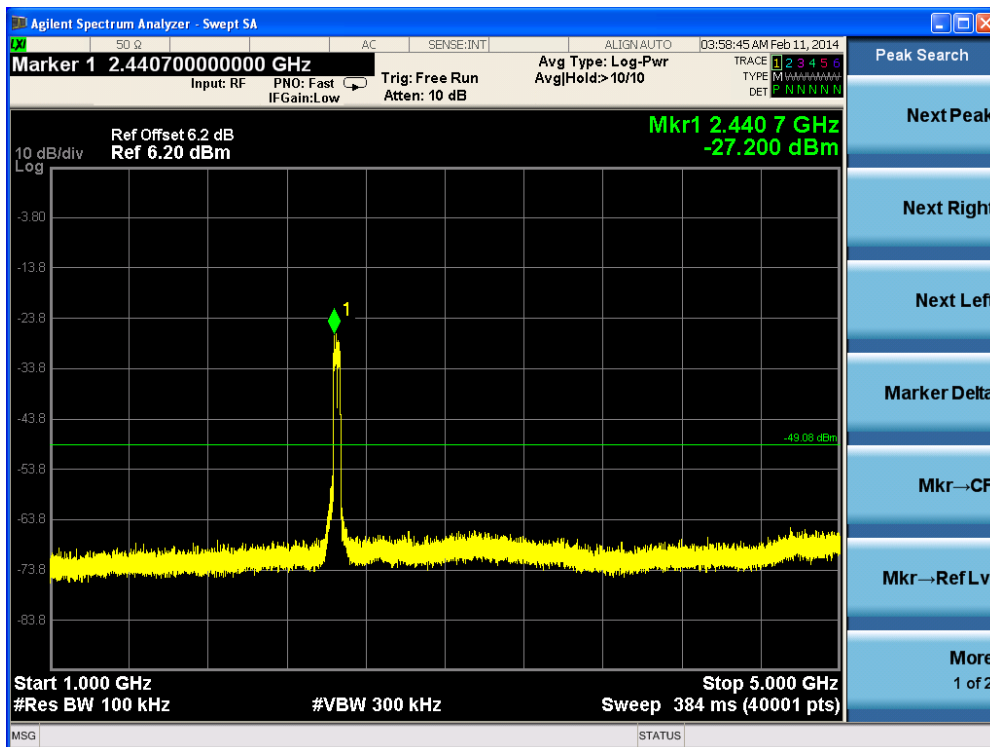

Channel 09 (2452MHz)-2