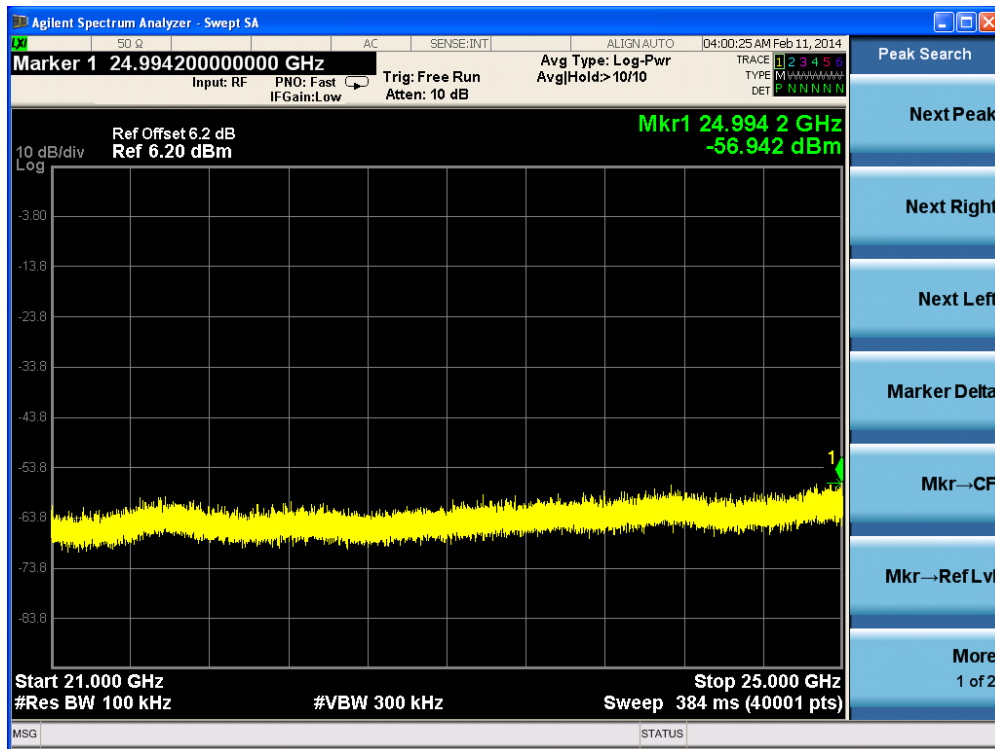

Channel 09 (2452MHz)-7