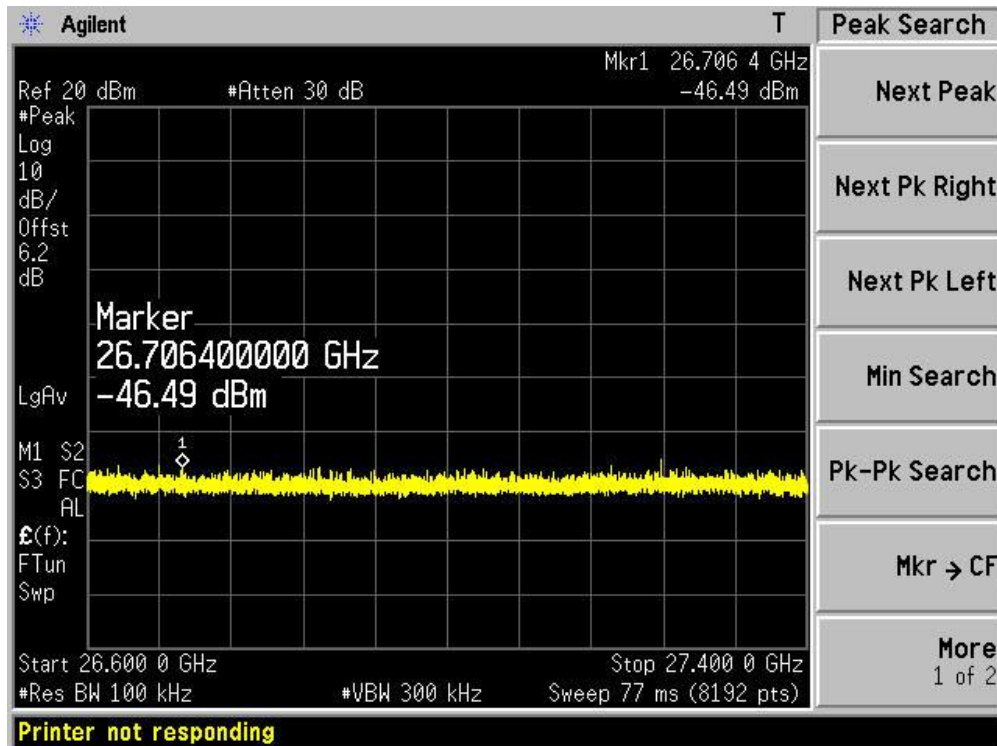

Channel 165 (5825MHz)-3

Channel 165 (5825MHz)-4

Channel 165 (5825MHz)-5

Channel 165 (5825MHz)-6

Channel 165 (5825MHz)-7

Channel 165 (5825MHz)-8

Channel 165 (5825MHz)-9

Channel 165 (5825MHz)-10

| | |
|-----------|--|
| Product | : IP-STB |
| Test Item | : RF Antenna Conducted Spurious |
| Test Site | : TR-8 |
| Test Mode | : Mode 4: Transmit by 802.11n(40MHz) (Ant 1) |

Channel 03 (2422MHz)-1

Channel 03 (2422MHz)-2