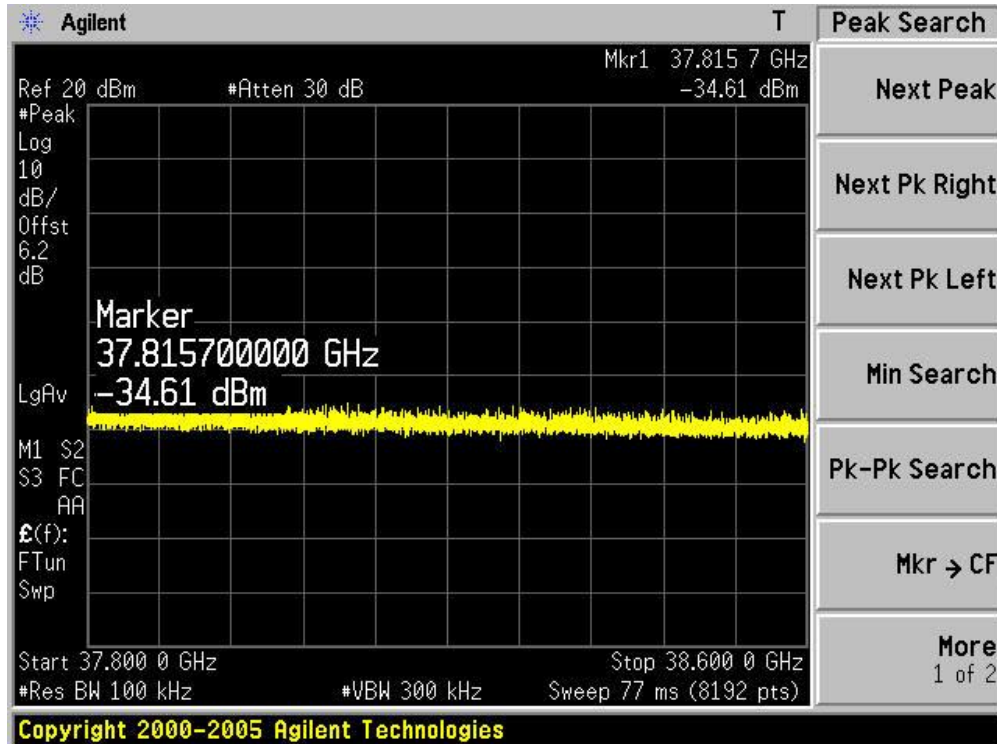

Channel 165 (5825MHz)-24