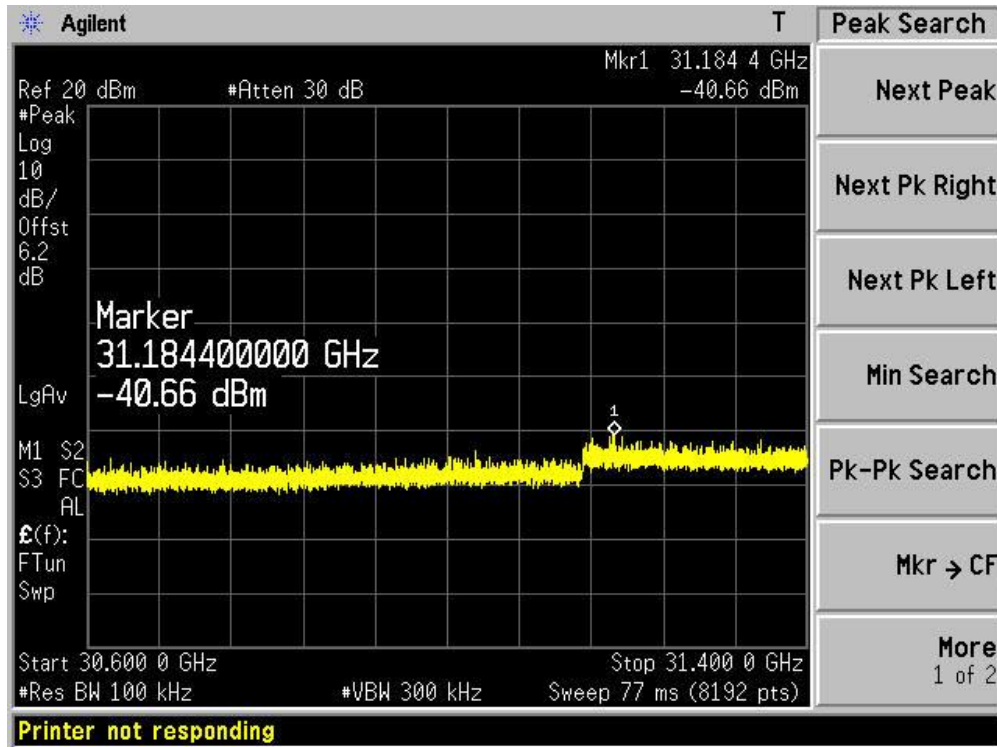

Channel 165 (5825MHz)-11

Channel 165 (5825MHz)-12

Channel 165 (5825MHz)-13

Channel 165 (5825MHz)-14

Channel 165 (5825MHz)-15

Channel 165 (5825MHz)-16

Channel 165 (5825MHz)-17

Channel 165 (5825MHz)-18

| | |
|-----------|--|
| Product | : IP-STB |
| Test Item | : RF Antenna Conducted Spurious |
| Test Site | : TR-8 |
| Test Mode | : Mode 4: Transmit by 802.11n(40MHz) (Ant 1) |

Channel 03 (2422MHz)-1

Channel 03 (2422MHz)-2