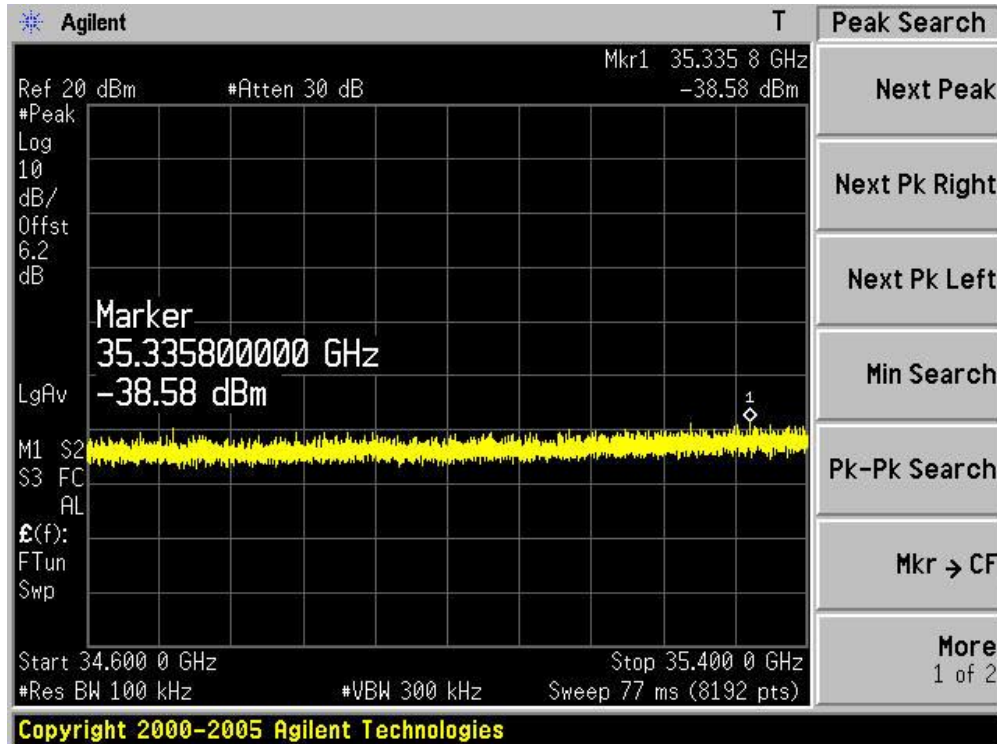

Channel 165 (5825MHz)-20