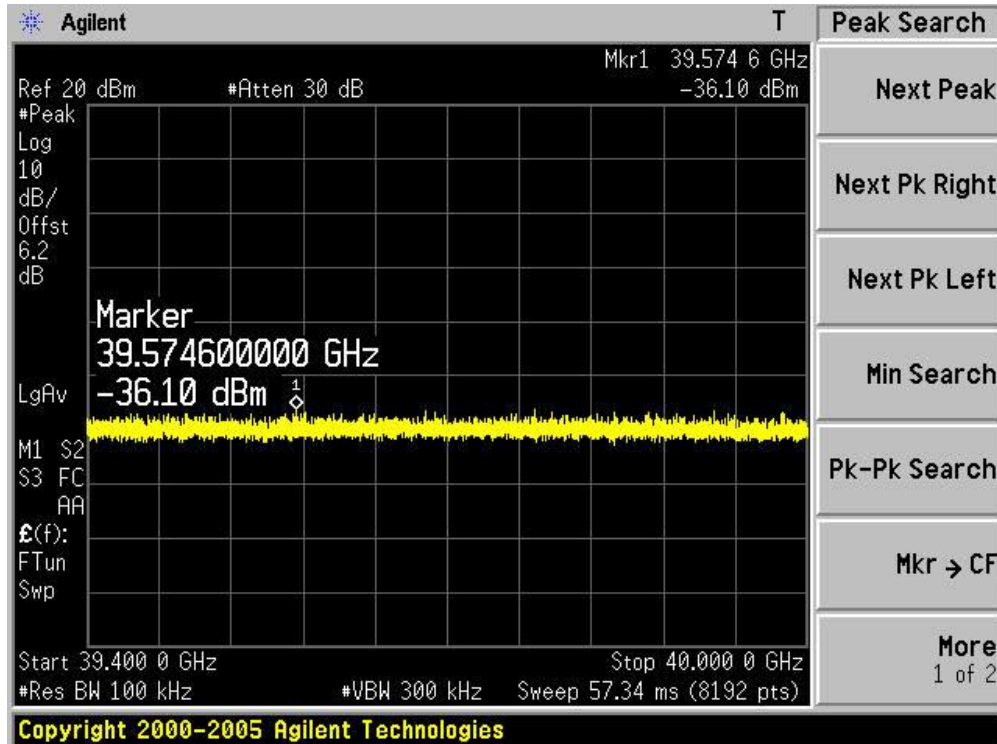

| | |
|-----------|--|
| Product | : IP-STB |
| Test Item | : RF Antenna Conducted Spurious |
| Test Site | : TR-8 |
| Test Mode | : Mode 4: Transmit by 802.11n(40MHz) (Ant 1) |

Channel 03 (2422MHz)-1

Channel 03 (2422MHz)-2