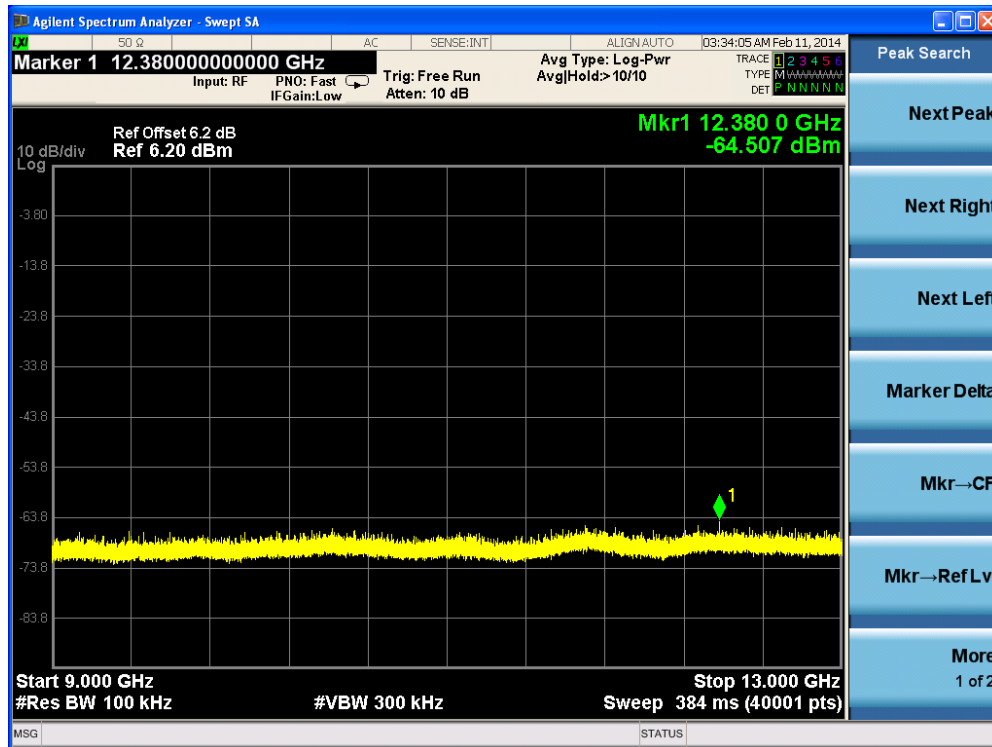

Channel 165 (5825MHz)-26

Product	: IP-STB
Test Item	: RF Antenna Conducted Spurious
Test Site	: TR-8
Test Mode	: Mode 4: Transmit by 802.11n(20MHz) (Ant 1)

Channel 01 (2412MHz)-1

Channel 01 (2412MHz)-2

Channel 01 (2412MHz)-3

Channel 01 (2412MHz)-4

Channel 01 (2412MHz)-5

Channel 01 (2412MHz)-6

Channel 01 (2412MHz)-7

Channel 06 (2437MHz)-1

Channel 06 (2437MHz)-2

Channel 06 (2437MHz)-3

Channel 06 (2437MHz)-4