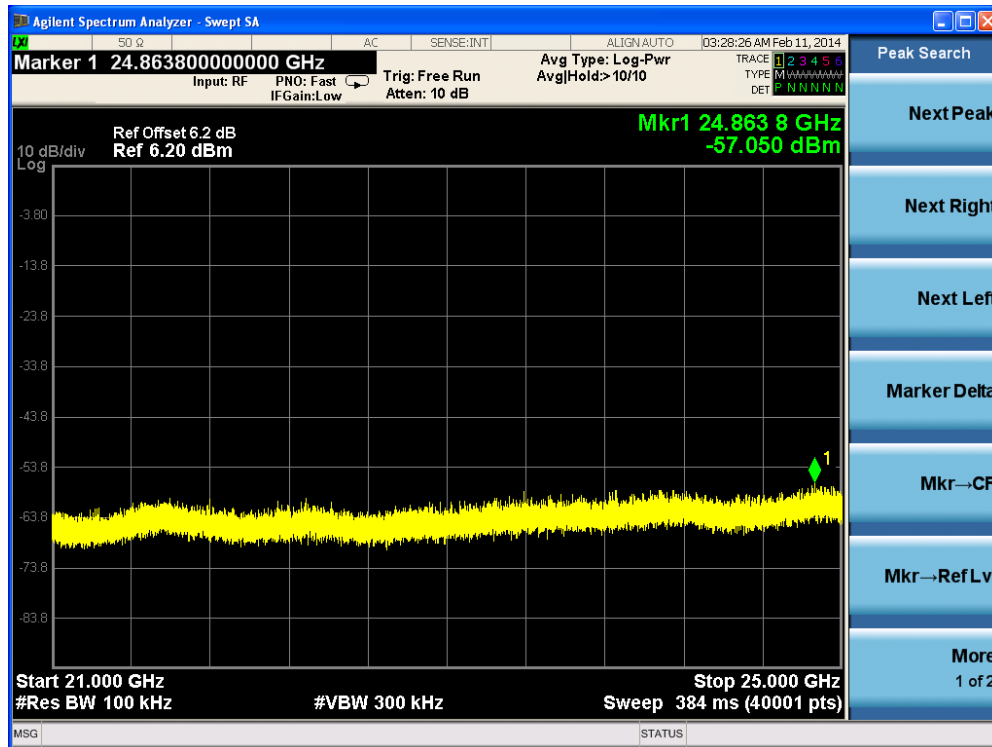

Channel 165 (5825MHz)-26

Product	: IP-STB
Test Item	: RF Antenna Conducted Spurious
Test Site	: TR-8
Test Mode	: Mode 4: Transmit by 802.11n(20MHz) (Ant 1)

Channel 01 (2412MHz)-1

Channel 01 (2412MHz)-2

Channel 01 (2412MHz)-3

Channel 01 (2412MHz)-4

Channel 01 (2412MHz)-5

Channel 01 (2412MHz)-6

Channel 01 (2412MHz)-7

Channel 06 (2437MHz)-1

Channel 06 (2437MHz)-2

Channel 06 (2437MHz)-3

Channel 06 (2437MHz)-4