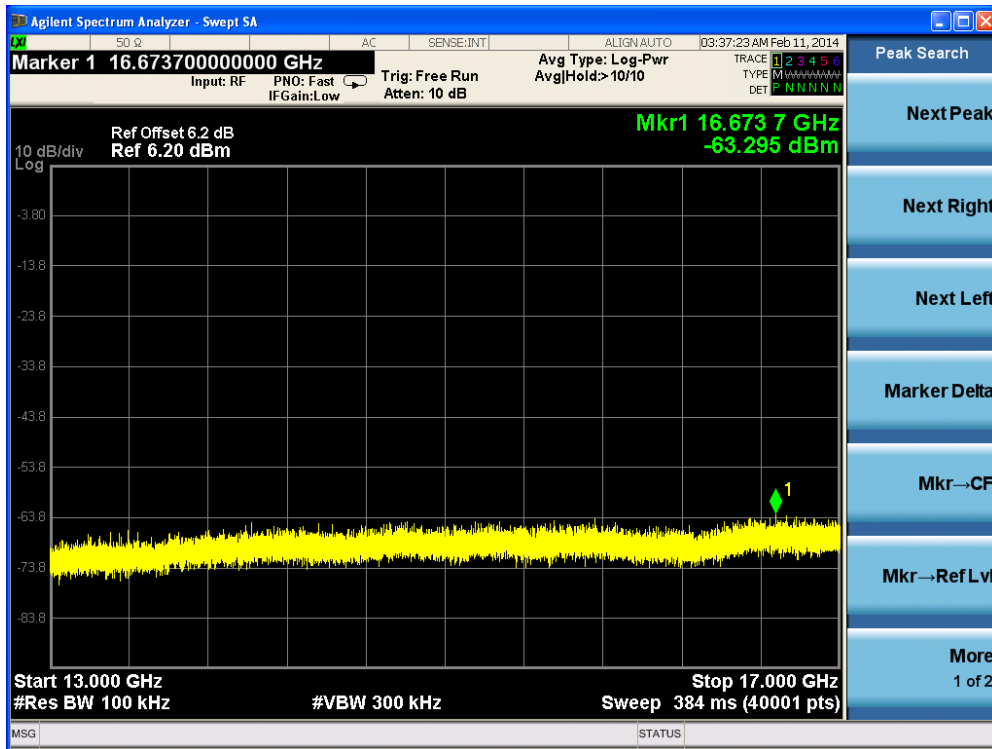

Channel 11 (2462MHz)-5