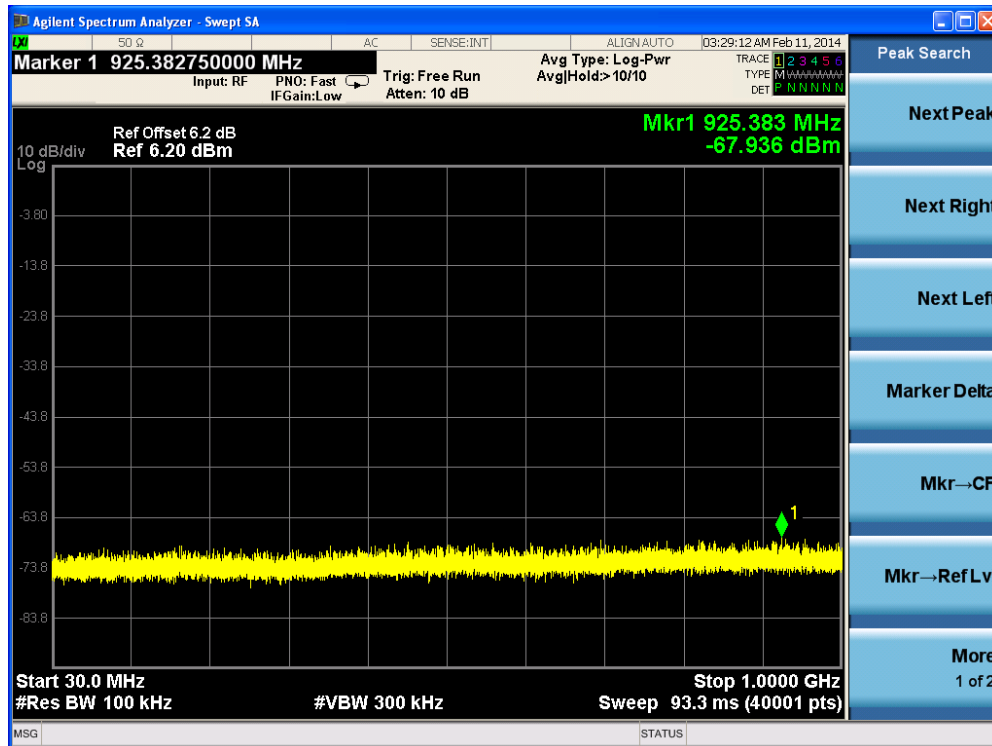

Channel 165 (5825MHz)-26

Product	: IP-STB
Test Item	: RF Antenna Conducted Spurious
Test Site	: TR-8
Test Mode	: Mode 4: Transmit by 802.11n(20MHz) (Ant 1)

Channel 01 (2412MHz)-1

Channel 01 (2412MHz)-2

Channel 01 (2412MHz)-3

Channel 01 (2412MHz)-4

Channel 01 (2412MHz)-5

Channel 01 (2412MHz)-6

Channel 01 (2412MHz)-7

Channel 06 (2437MHz)-1

Channel 06 (2437MHz)-2

Channel 06 (2437MHz)-3

Channel 06 (2437MHz)-4