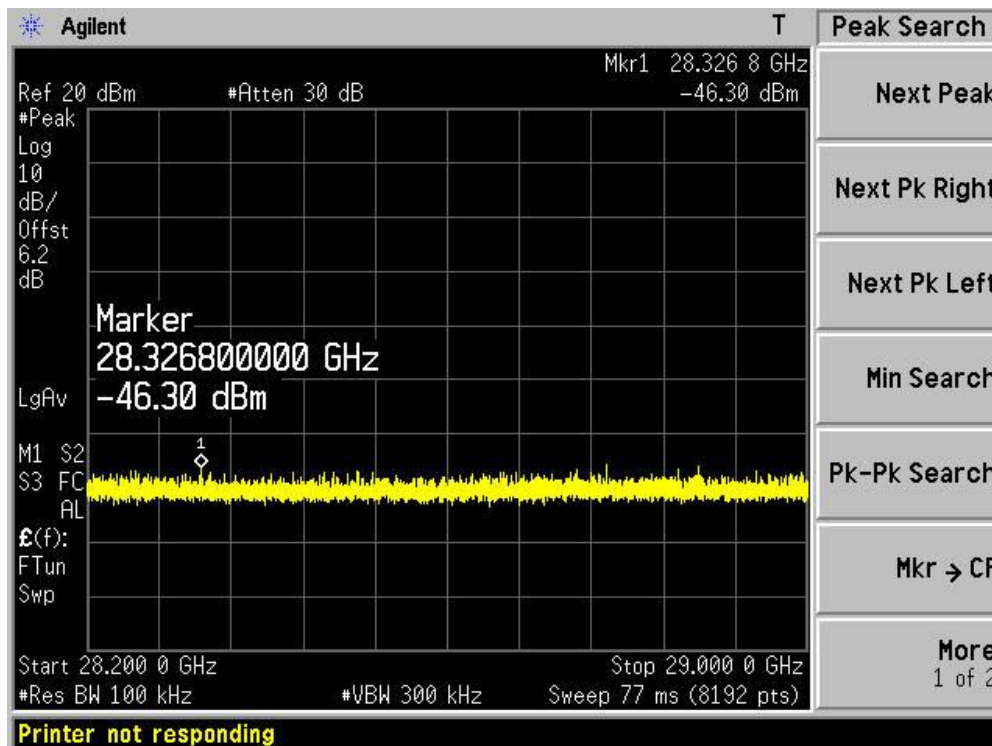

Channel 149 (5745MHz)-12