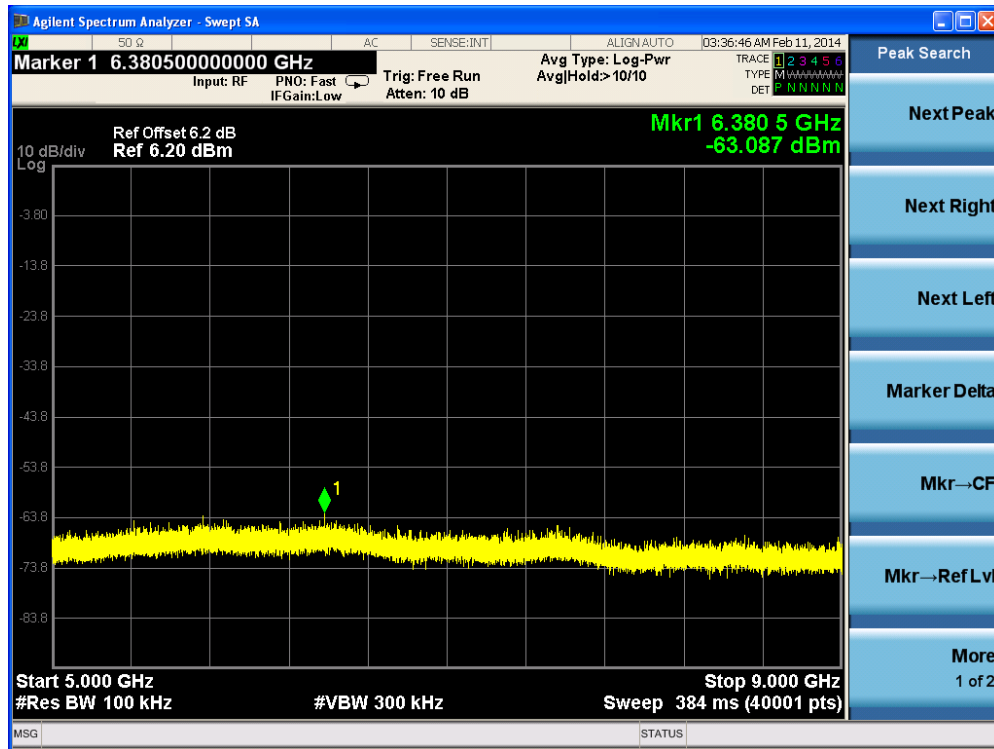

Channel 11 (2462MHz)-3