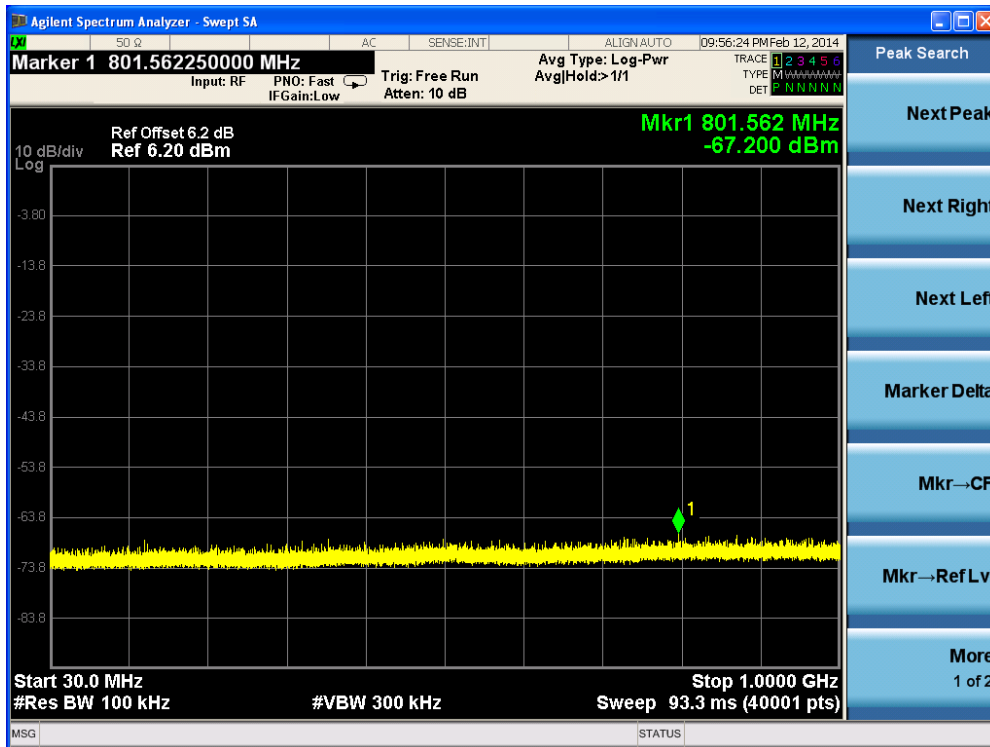

Channel 149 (5745MHz)-1