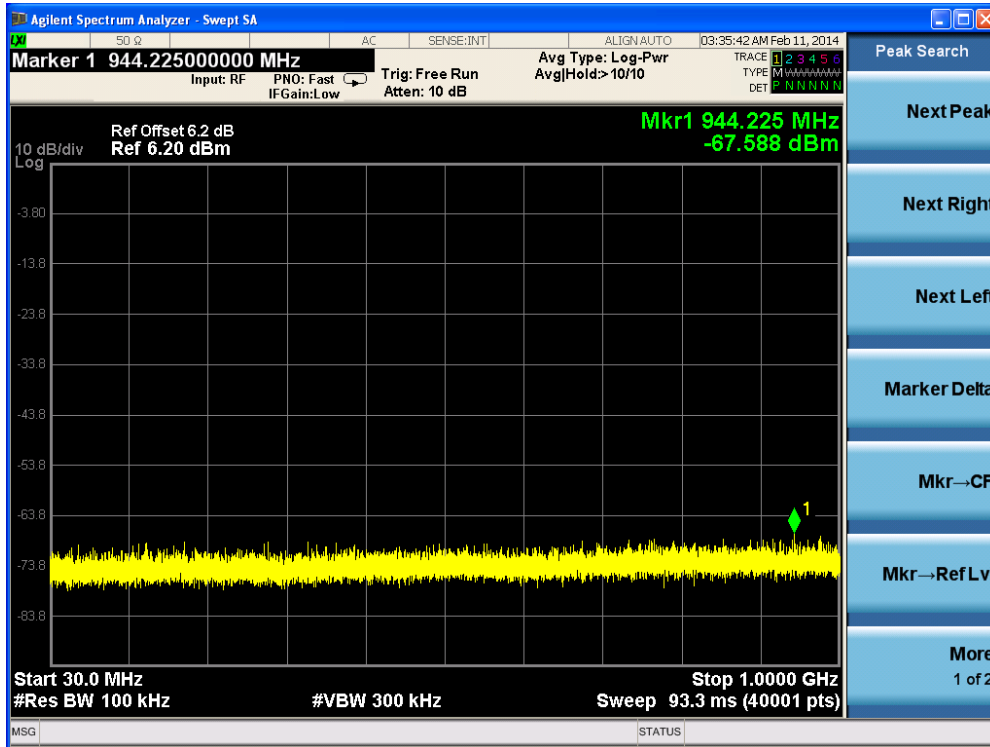

Channel 11 (2462MHz)-1