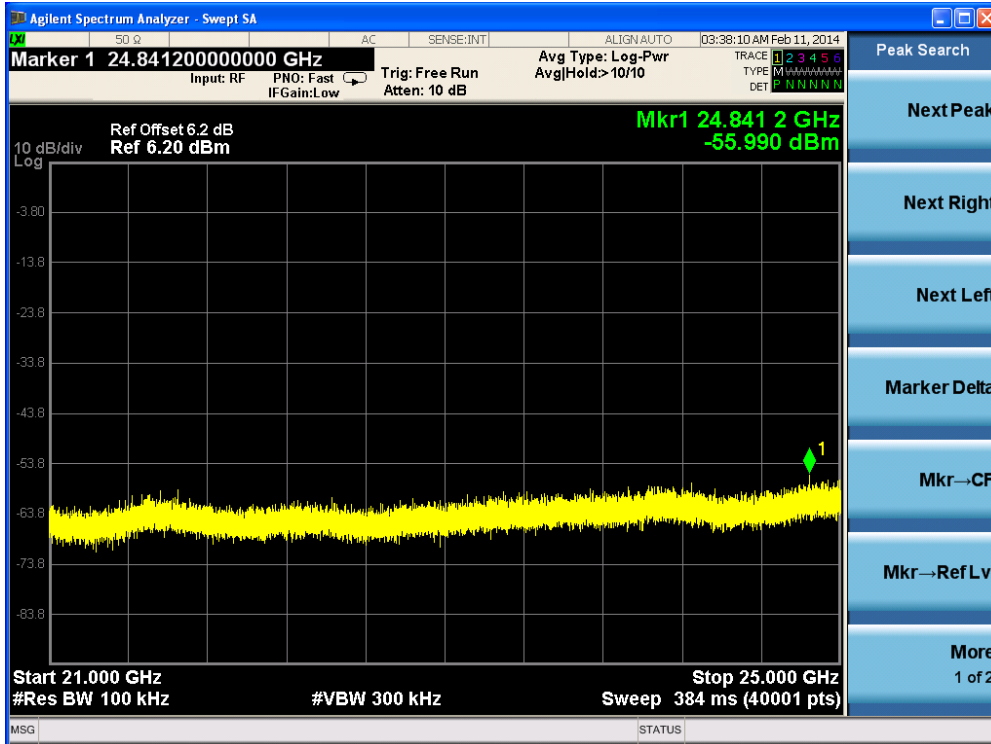

Channel 11 (2462MHz)-7