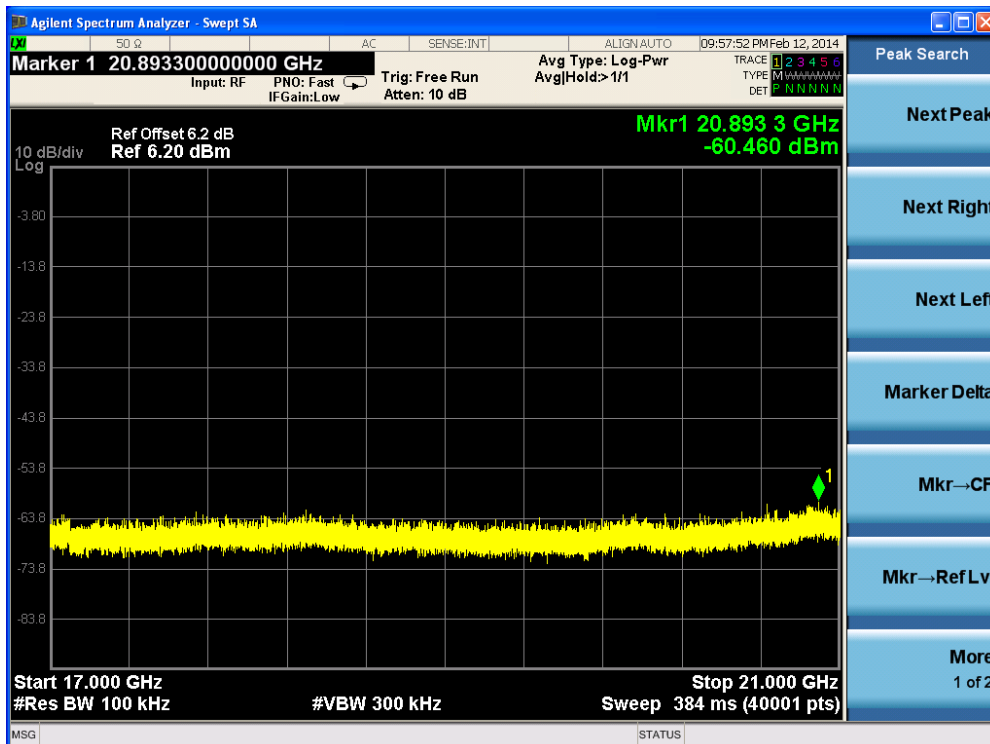

Channel 149 (5745MHz)-6