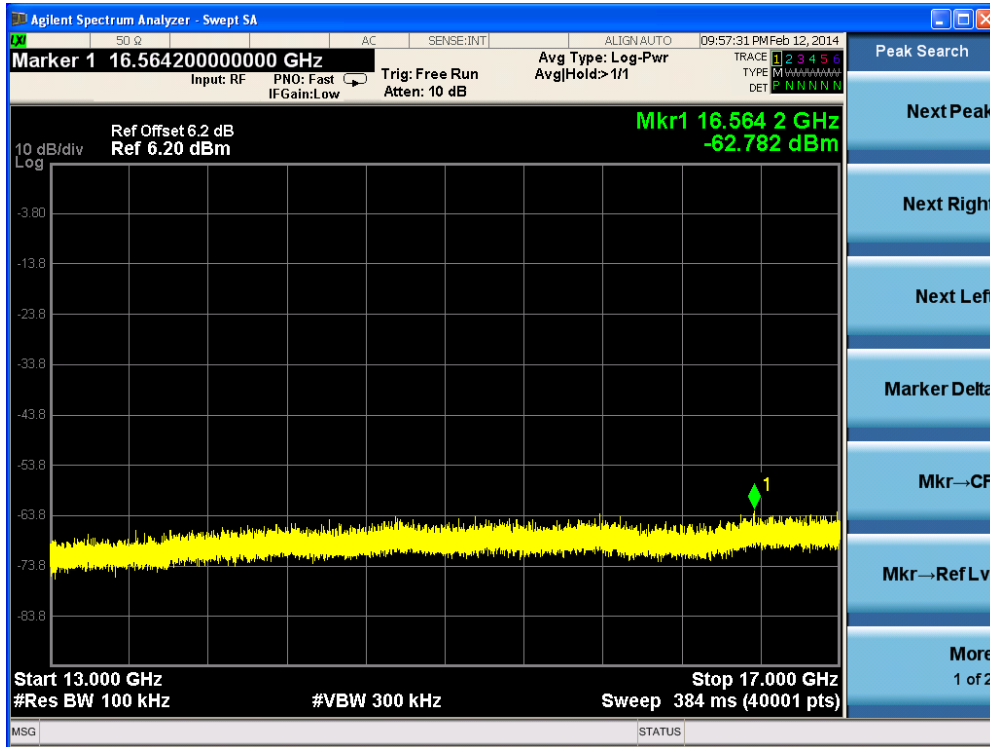

Channel 165 (5825MHz)-26

Product	: IP-STB
Test Item	: RF Antenna Conducted Spurious
Test Site	: TR-8
Test Mode	: Mode 4: Transmit by 802.11n(20MHz) (Ant 1)

Channel 01 (2412MHz)-1

Channel 01 (2412MHz)-2

Channel 01 (2412MHz)-3

Channel 11 (2462MHz)-6

Channel 11 (2462MHz)-7

Channel 149 (5745MHz)-1

Channel 149 (5745MHz)-2

Channel 149 (5745MHz)-3

Channel 149 (5745MHz)-4

Channel 149 (5745MHz)-5

Channel 149 (5745MHz)-6