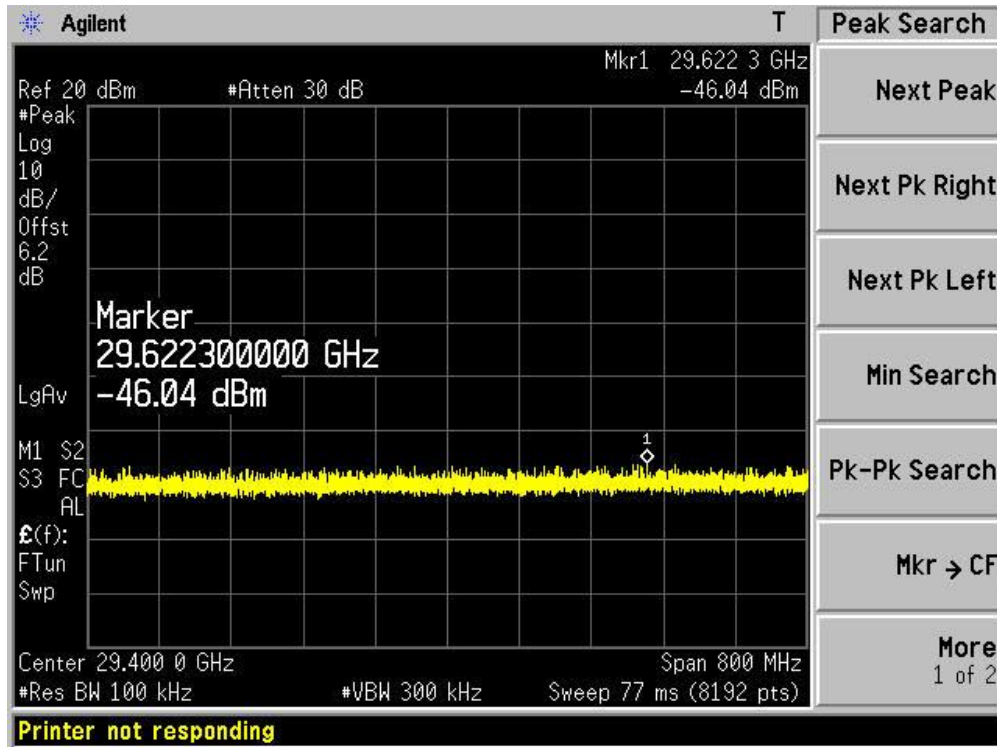

Channel 149 (5745MHz)-13