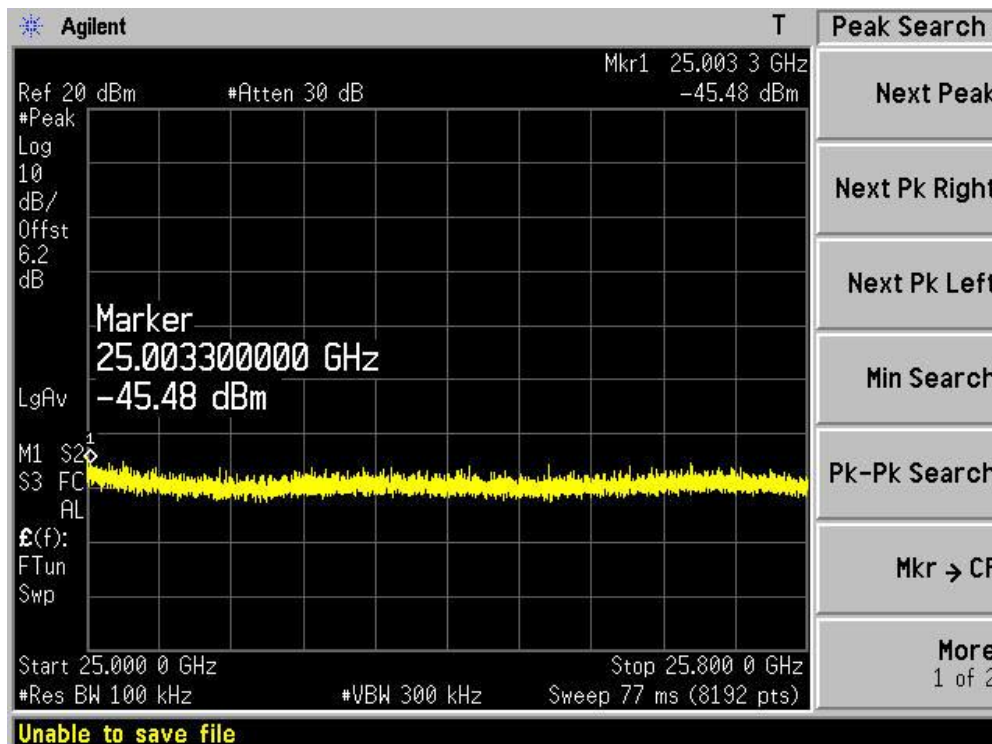

Channel 149 (5745MHz)-8