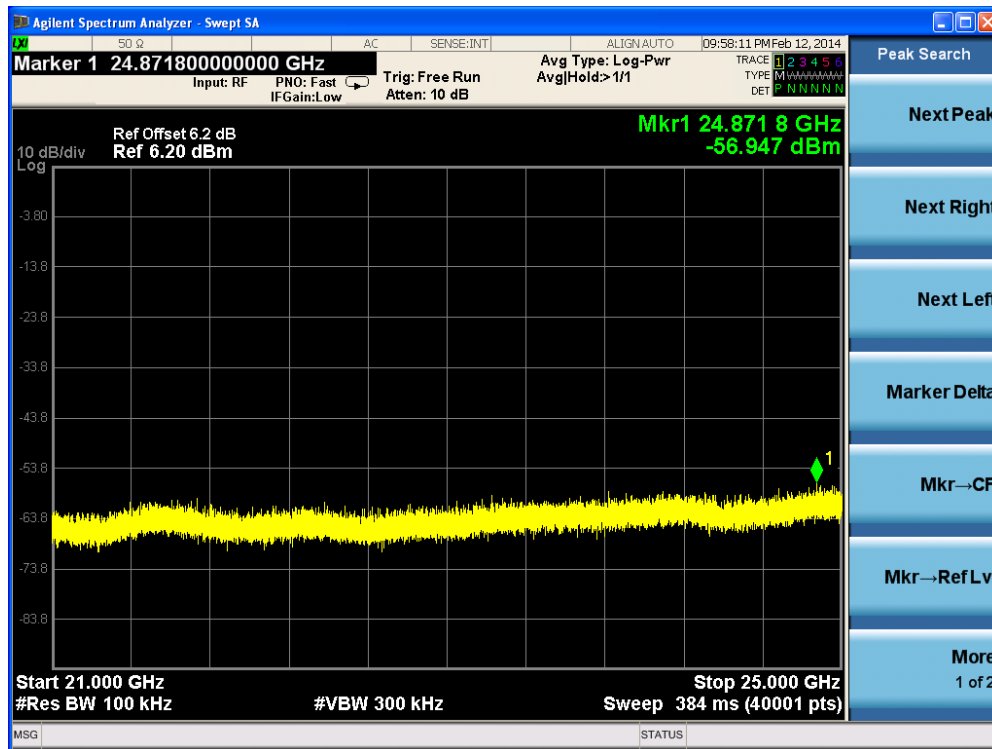

Channel 149 (5745MHz)-7