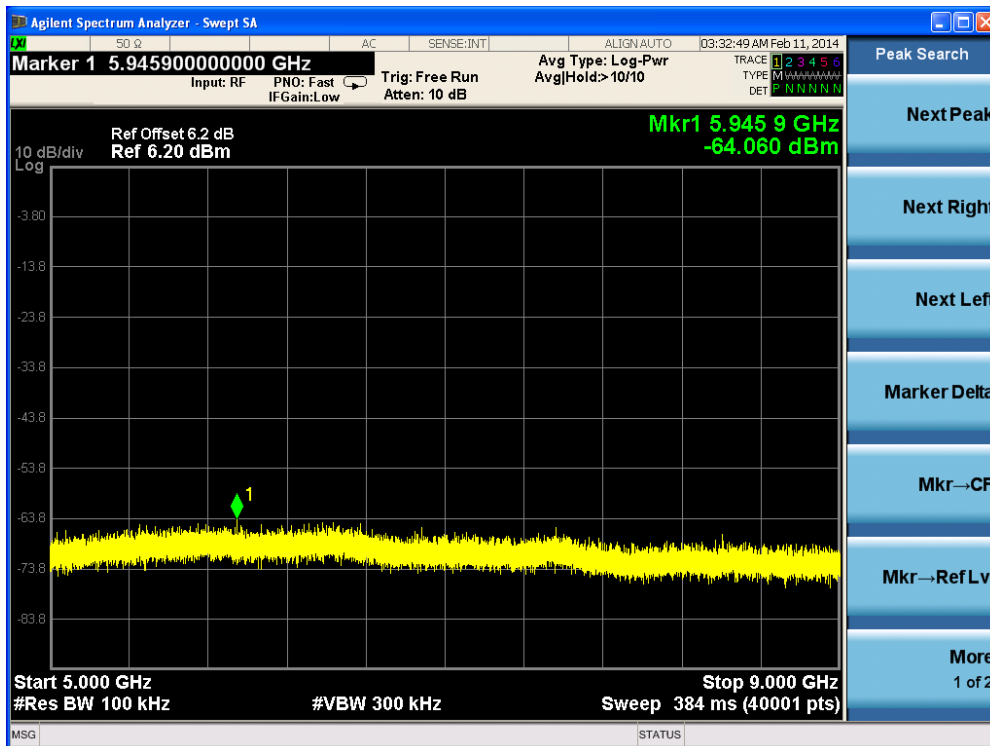

Channel 165 (5825MHz)-26

Product	: IP-STB
Test Item	: RF Antenna Conducted Spurious
Test Site	: TR-8
Test Mode	: Mode 4: Transmit by 802.11n(20MHz) (Ant 1)

Channel 01 (2412MHz)-1

Channel 01 (2412MHz)-2

Channel 01 (2412MHz)-3

Channel 01 (2412MHz)-4

Channel 01 (2412MHz)-5

Channel 01 (2412MHz)-6

Channel 01 (2412MHz)-7

Channel 06 (2437MHz)-1

Channel 06 (2437MHz)-2

Channel 06 (2437MHz)-3

Channel 06 (2437MHz)-4