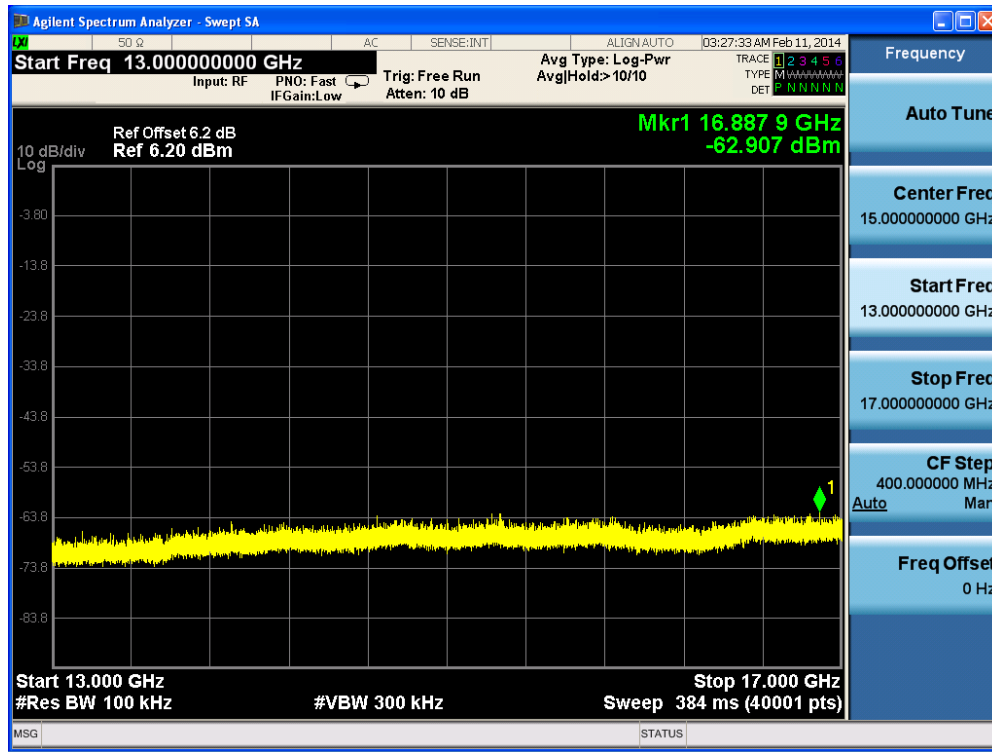

Channel 01 (2412MHz)-5