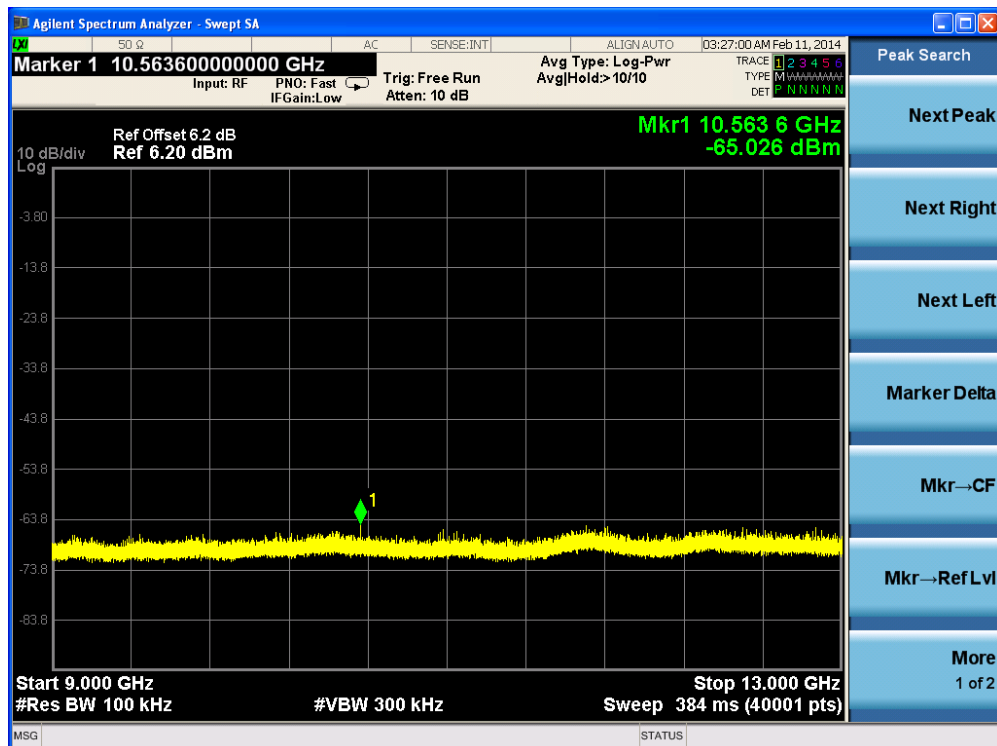

Channel 165 (5825MHz)-26

Product	: IP-STB
Test Item	: RF Antenna Conducted Spurious
Test Site	: TR-8
Test Mode	: Mode 4: Transmit by 802.11n(20MHz) (Ant 1)

Channel 01 (2412MHz)-1

Channel 01 (2412MHz)-2

Channel 01 (2412MHz)-3

Channel 01 (2412MHz)-4

Channel 01 (2412MHz)-5

Channel 01 (2412MHz)-6

Channel 01 (2412MHz)-7

Channel 06 (2437MHz)-1

Channel 06 (2437MHz)-2

Channel 06 (2437MHz)-3

Channel 06 (2437MHz)-4