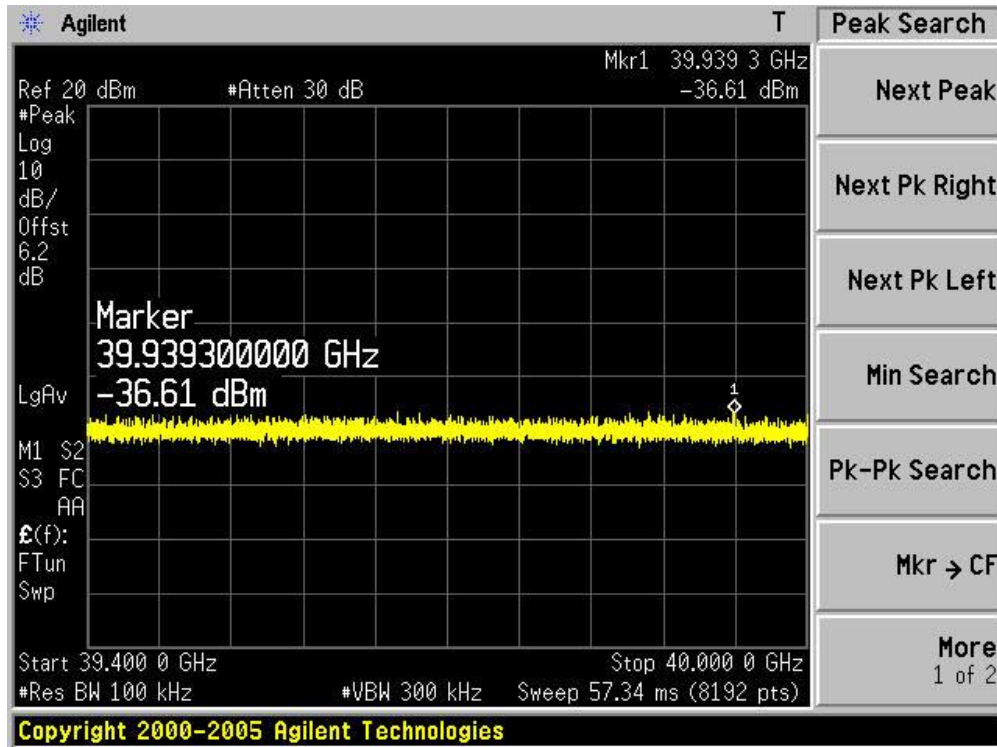

Channel 165 (5825MHz)-26

Product	: IP-STB
Test Item	: RF Antenna Conducted Spurious
Test Site	: TR-8
Test Mode	: Mode 4: Transmit by 802.11n(20MHz) (Ant 1)

Channel 01 (2412MHz)-1

Channel 01 (2412MHz)-2

Channel 01 (2412MHz)-3