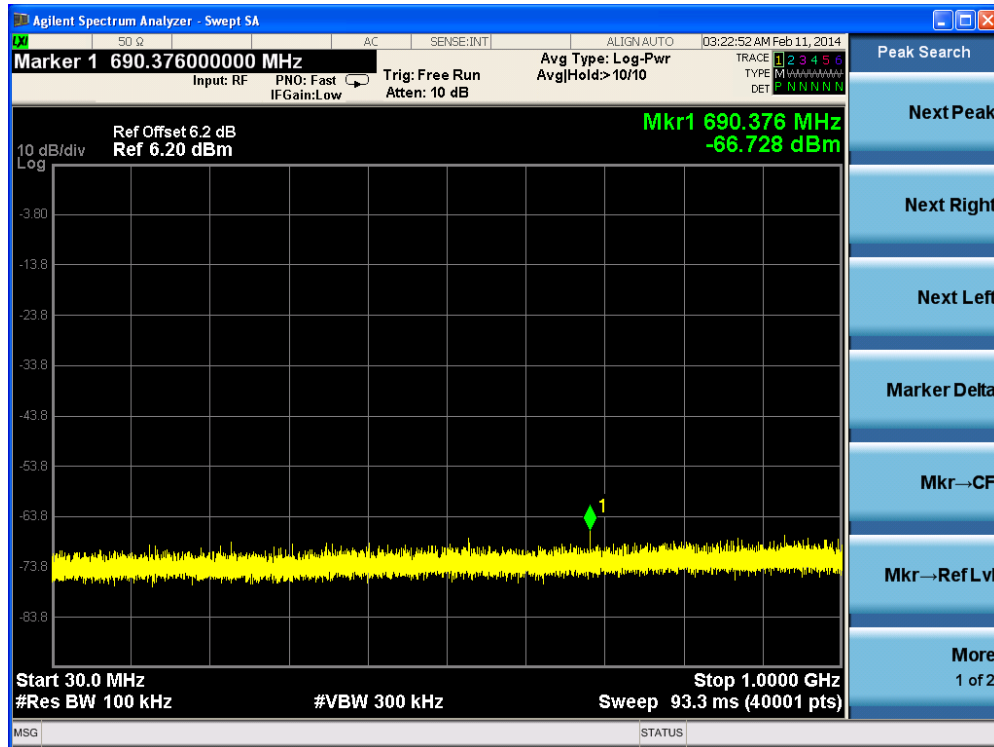

Channel 165 (5825MHz)-26

Product	: IP-STB
Test Item	: RF Antenna Conducted Spurious
Test Site	: TR-8
Test Mode	: Mode 4: Transmit by 802.11n(20MHz) (Ant 1)

Channel 01 (2412MHz)-1

Channel 01 (2412MHz)-2

Channel 01 (2412MHz)-3

Channel 01 (2412MHz)-4

Channel 01 (2412MHz)-5

Channel 01 (2412MHz)-6

Channel 01 (2412MHz)-7

Channel 06 (2437MHz)-1

Channel 06 (2437MHz)-2

Channel 06 (2437MHz)-3

Channel 06 (2437MHz)-4