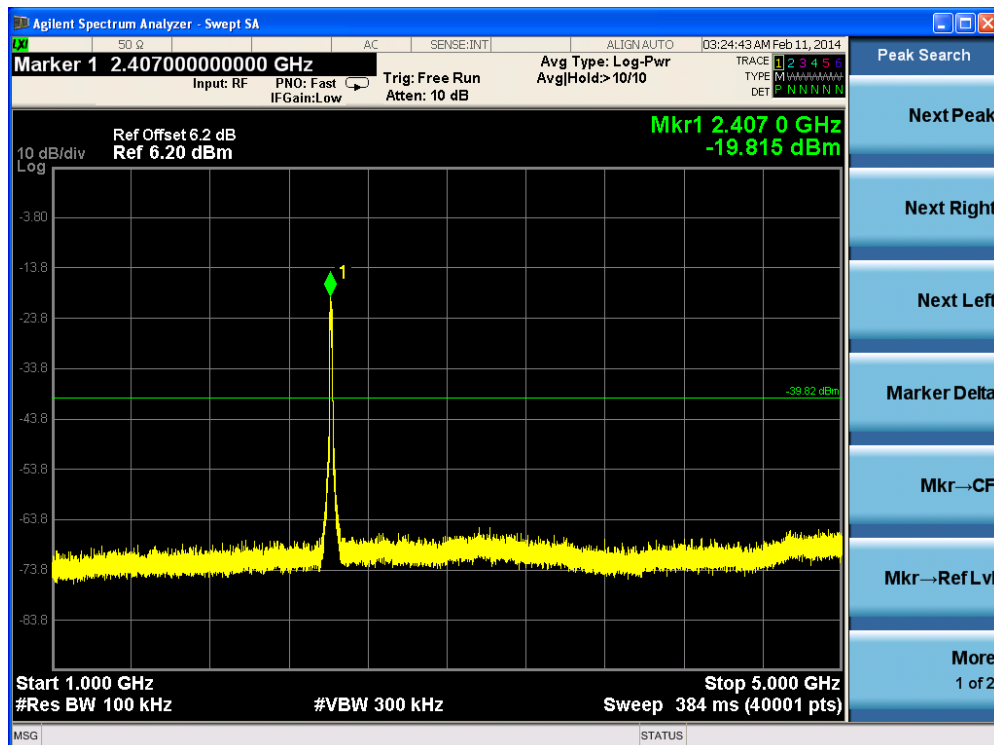

Channel 165 (5825MHz)-26

Product	: IP-STB
Test Item	: RF Antenna Conducted Spurious
Test Site	: TR-8
Test Mode	: Mode 4: Transmit by 802.11n(20MHz) (Ant 1)

Channel 01 (2412MHz)-1

Channel 01 (2412MHz)-2

Channel 01 (2412MHz)-3

Channel 01 (2412MHz)-4

Channel 01 (2412MHz)-5

Channel 01 (2412MHz)-6

Channel 01 (2412MHz)-7

Channel 06 (2437MHz)-1

Channel 06 (2437MHz)-2

Channel 06 (2437MHz)-3

Channel 06 (2437MHz)-4