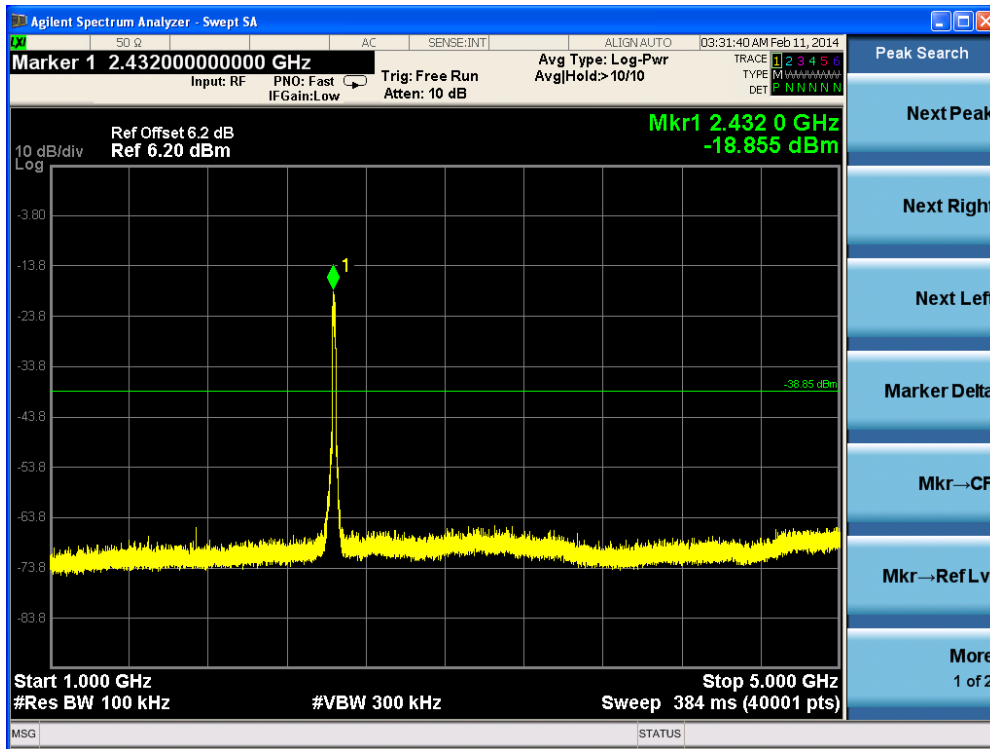

Channel 165 (5825MHz)-26

Product	: IP-STB
Test Item	: RF Antenna Conducted Spurious
Test Site	: TR-8
Test Mode	: Mode 4: Transmit by 802.11n(20MHz) (Ant 1)

Channel 01 (2412MHz)-1

Channel 01 (2412MHz)-2

Channel 01 (2412MHz)-3

Channel 01 (2412MHz)-4

Channel 01 (2412MHz)-5

Channel 01 (2412MHz)-6

Channel 01 (2412MHz)-7

Channel 06 (2437MHz)-1

Channel 06 (2437MHz)-2

Channel 06 (2437MHz)-3

Channel 06 (2437MHz)-4