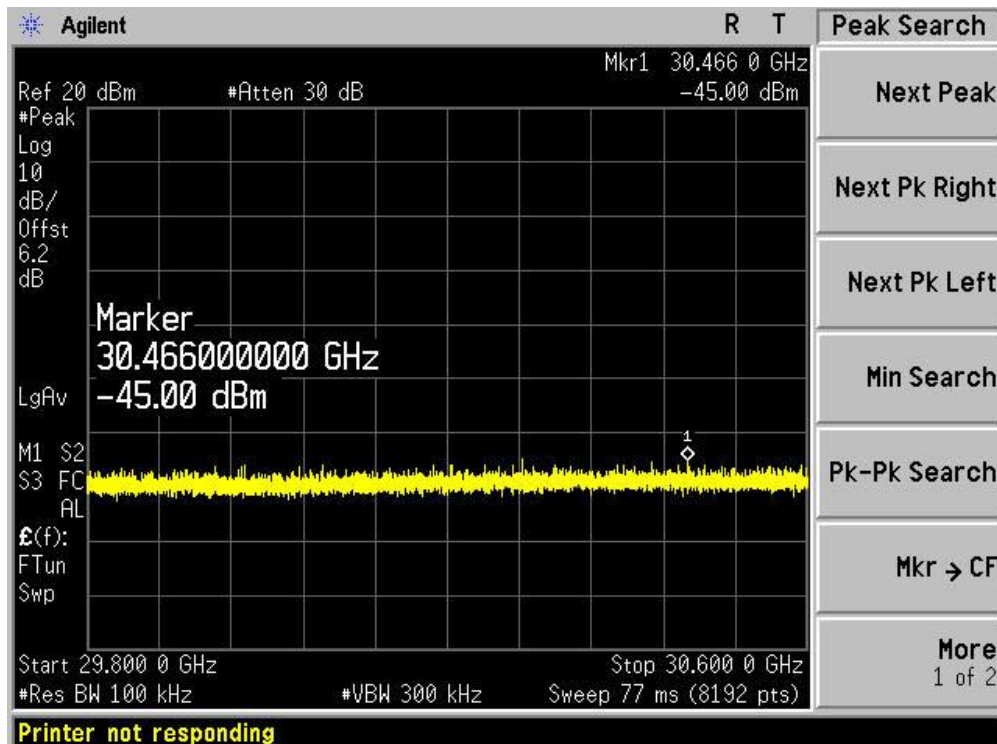

Channel 149 (5745MHz)-14