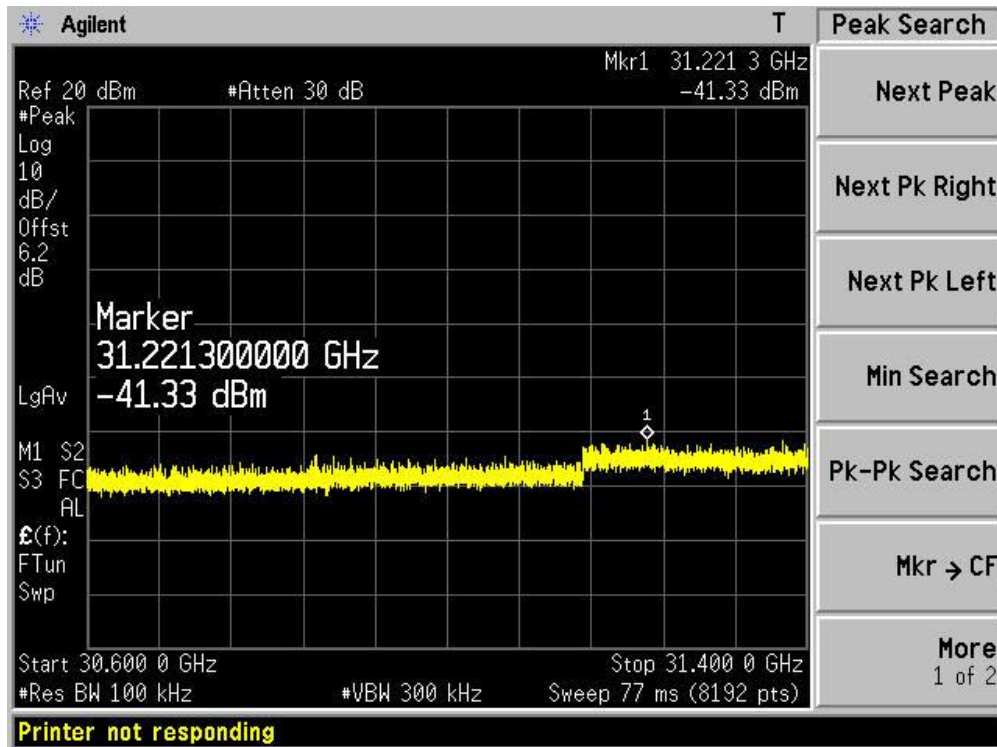

Channel 149 (5745MHz)-15