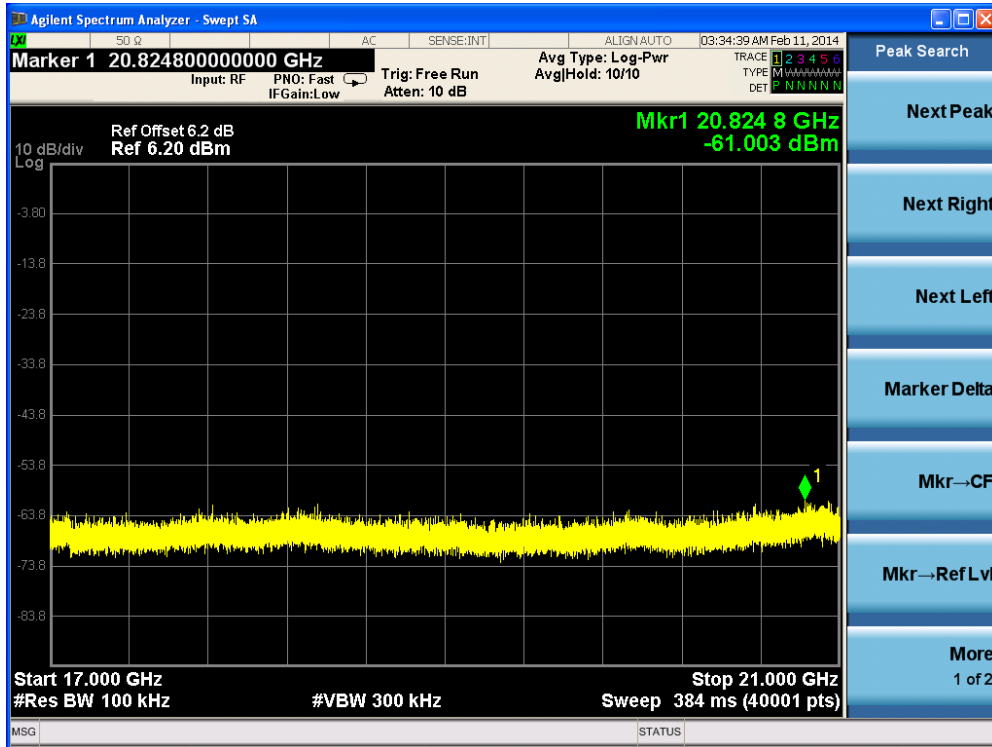

Channel 06 (2437MHz)-6