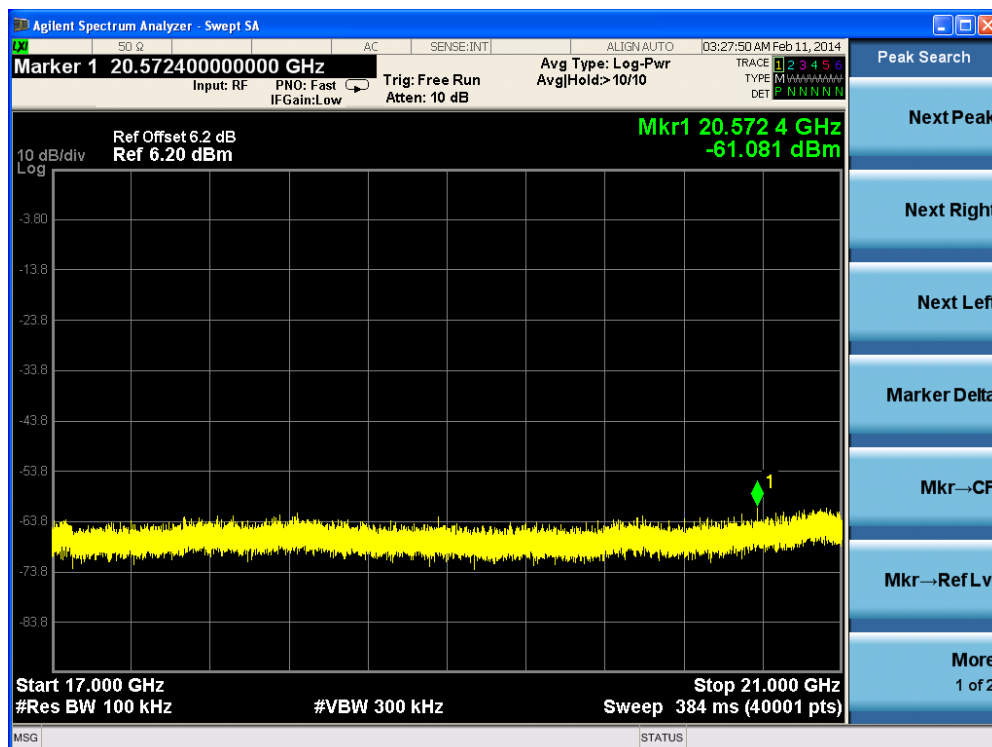

Channel 01 (2412MHz)-6