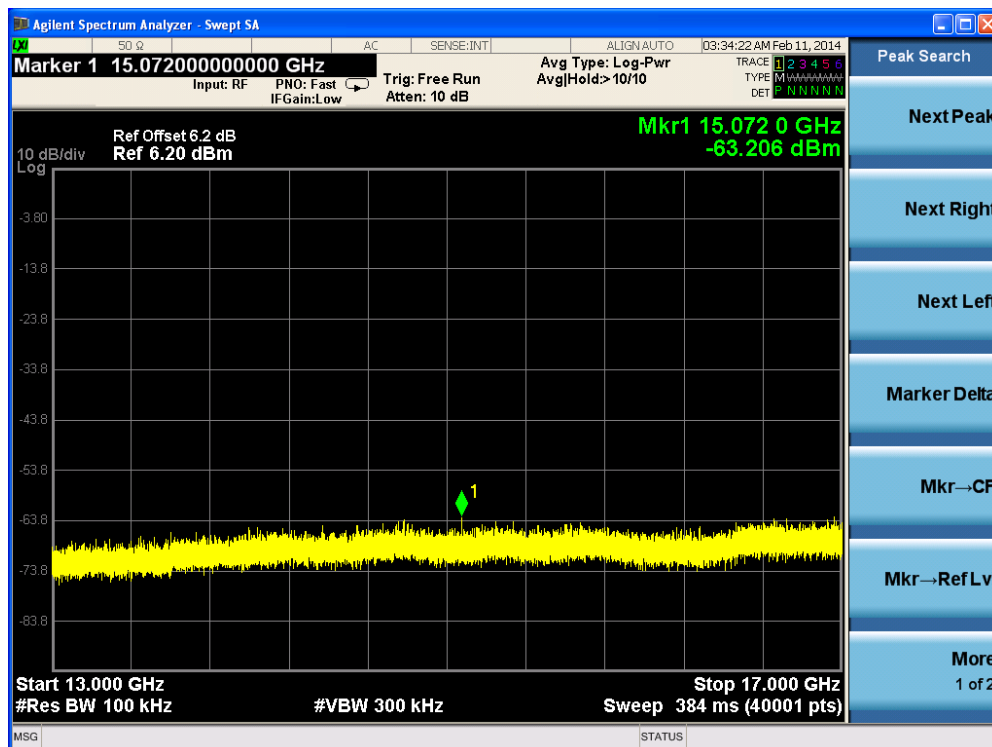

Channel 06 (2437MHz)-5