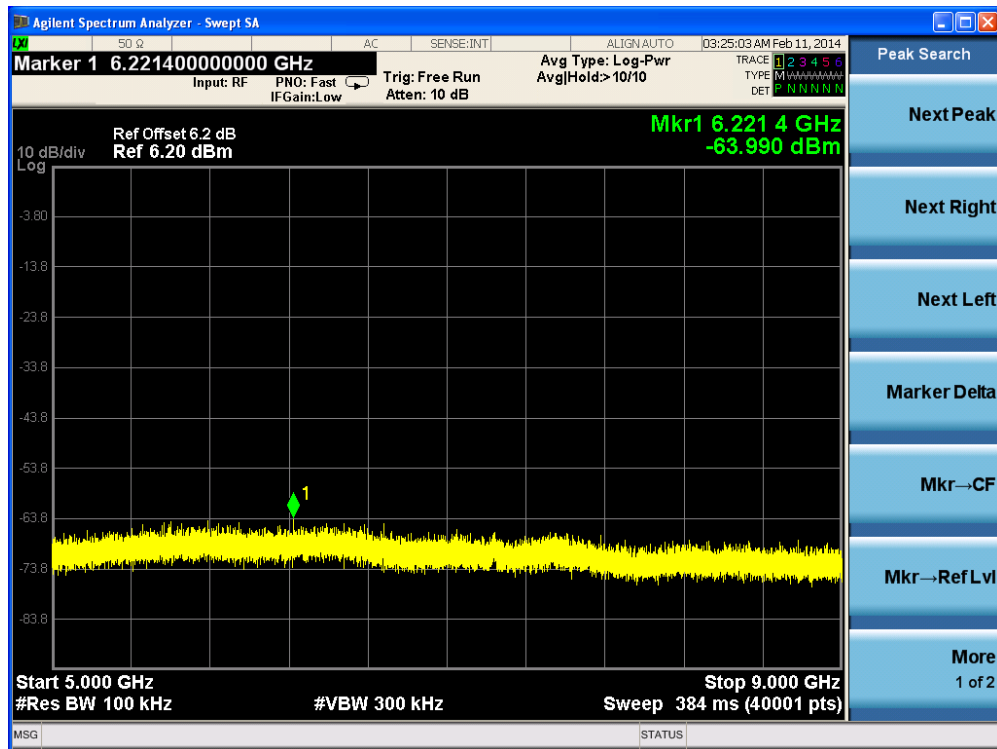

Channel 165 (5825MHz)-26

Product	: IP-STB
Test Item	: RF Antenna Conducted Spurious
Test Site	: TR-8
Test Mode	: Mode 4: Transmit by 802.11n(20MHz) (Ant 1)

Channel 01 (2412MHz)-1

Channel 01 (2412MHz)-2

Channel 01 (2412MHz)-3