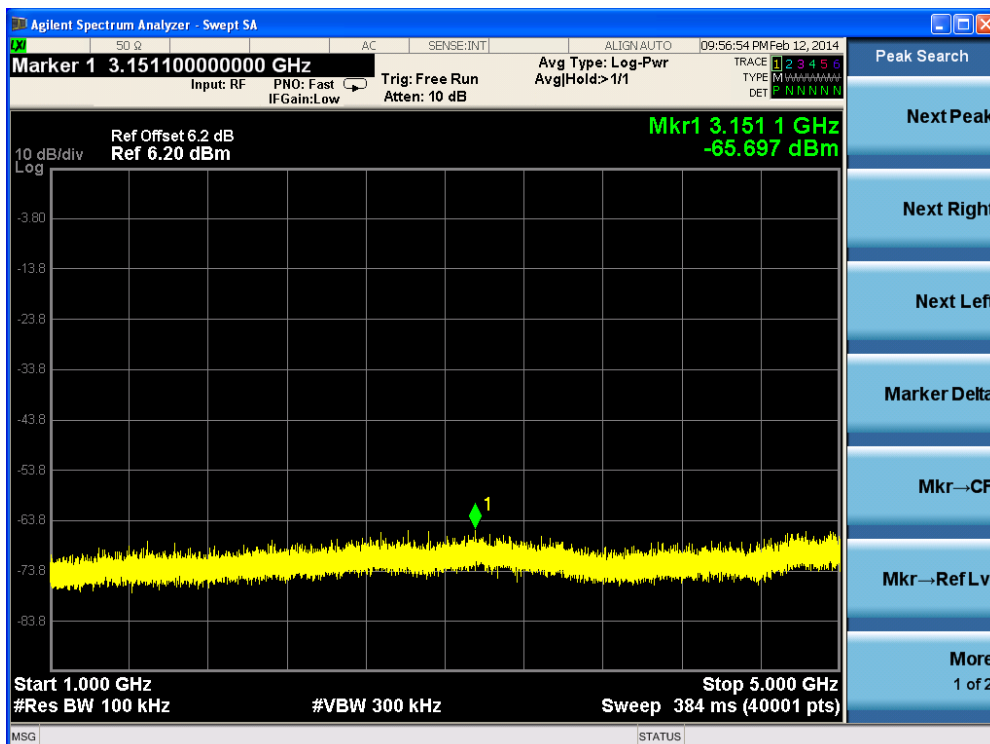

Channel 149 (5745MHz)-2