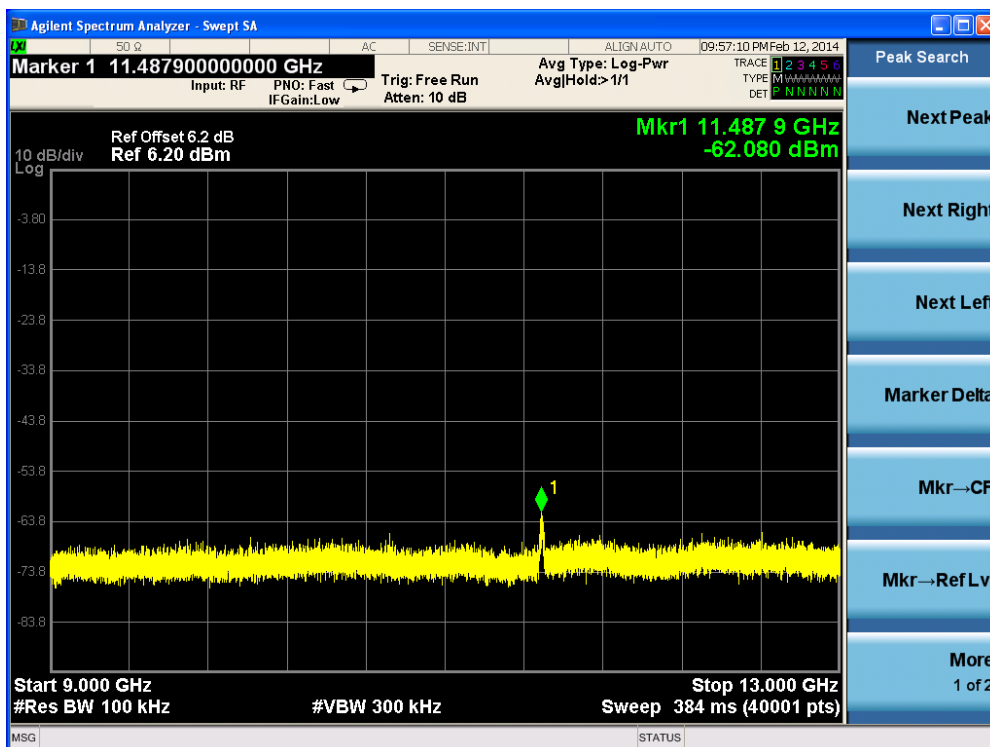

Channel 165 (5825MHz)-26

Product	: IP-STB
Test Item	: RF Antenna Conducted Spurious
Test Site	: TR-8
Test Mode	: Mode 4: Transmit by 802.11n(20MHz) (Ant 1)

Channel 01 (2412MHz)-1

Channel 01 (2412MHz)-2

Channel 01 (2412MHz)-3

Channel 11 (2462MHz)-6

Channel 11 (2462MHz)-7

Channel 149 (5745MHz)-1

Channel 149 (5745MHz)-2

Channel 149 (5745MHz)-3

Channel 149 (5745MHz)-4

Channel 149 (5745MHz)-5

Channel 149 (5745MHz)-6