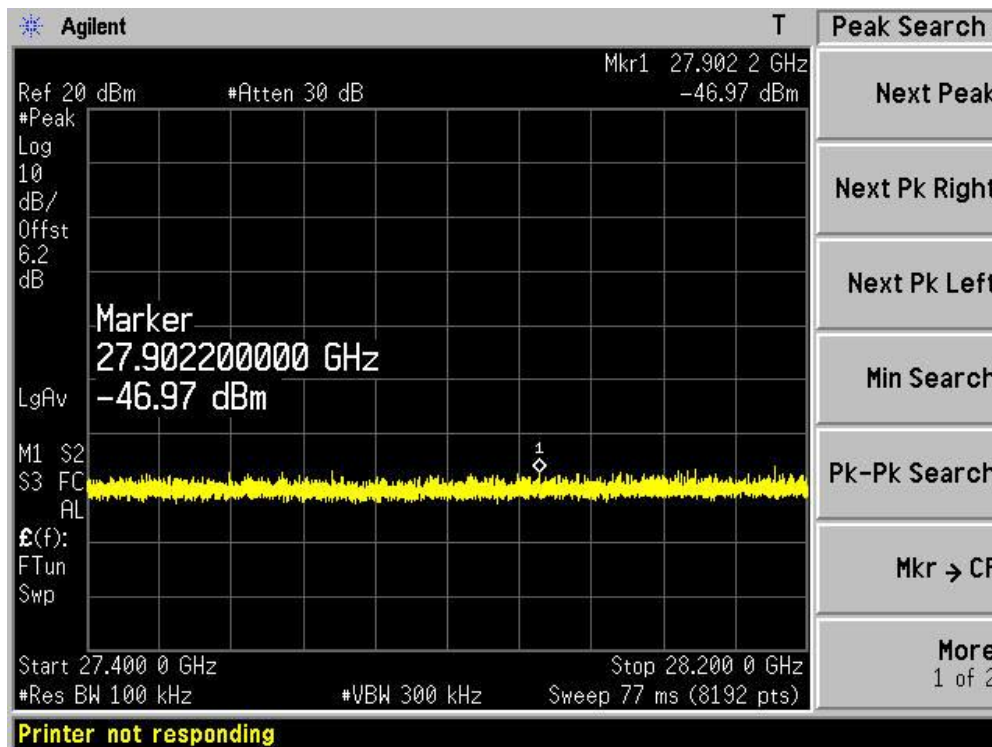

Channel 149 (5745MHz)-11