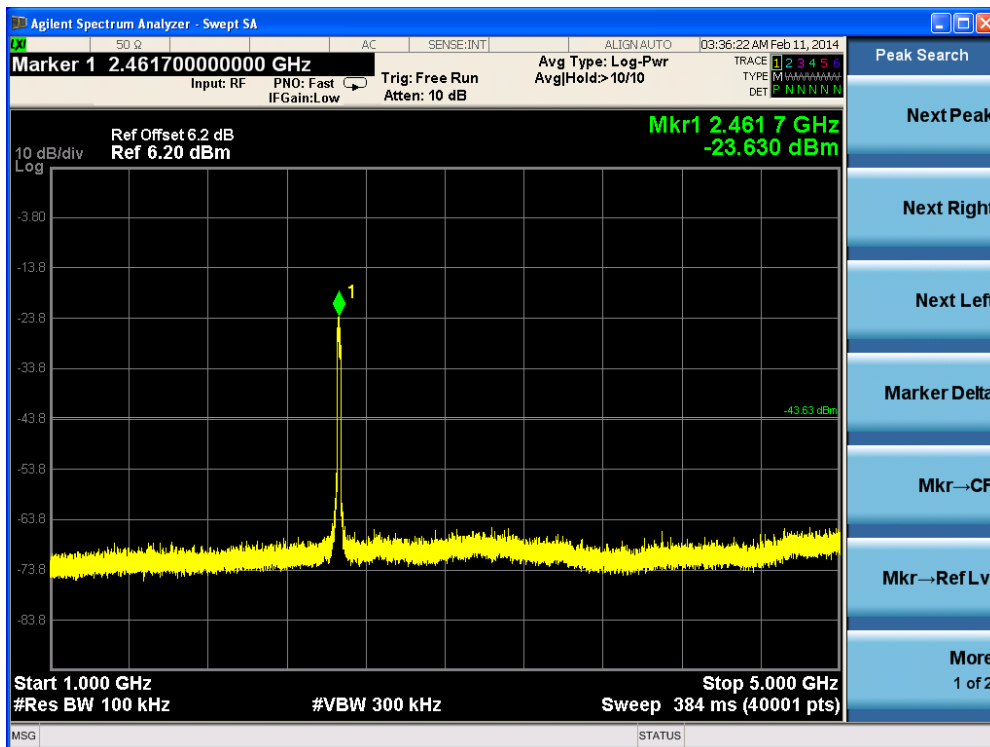

Channel 11 (2462MHz)-2