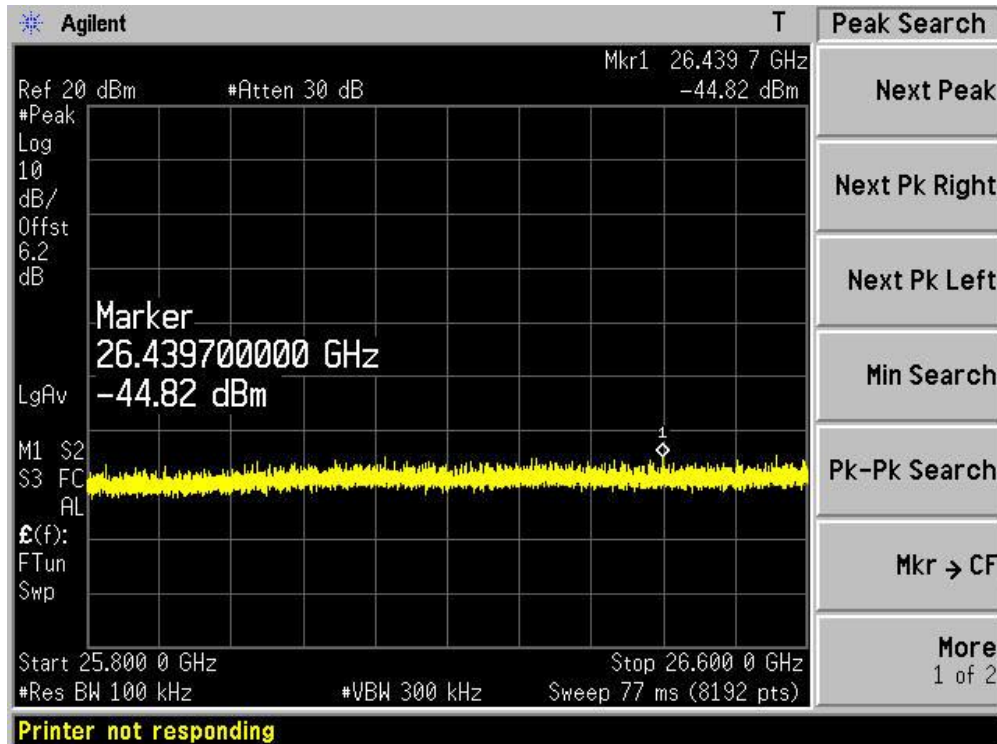

Channel 149 (5745MHz)-9