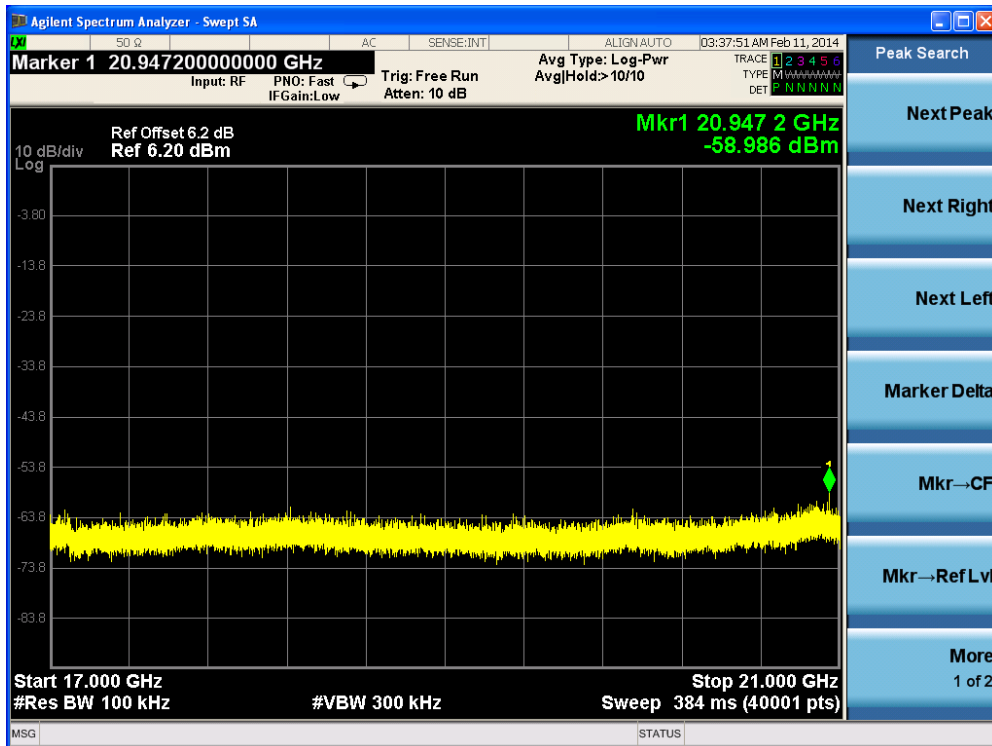

Channel 11 (2462MHz)-6