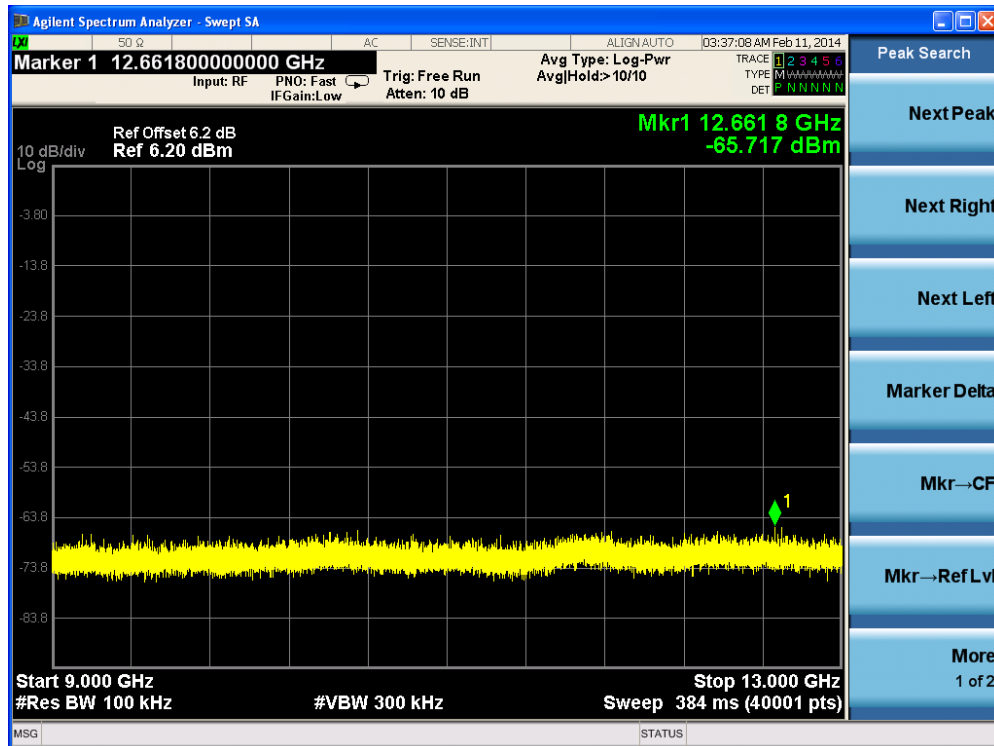

Channel 11 (2462MHz)-4