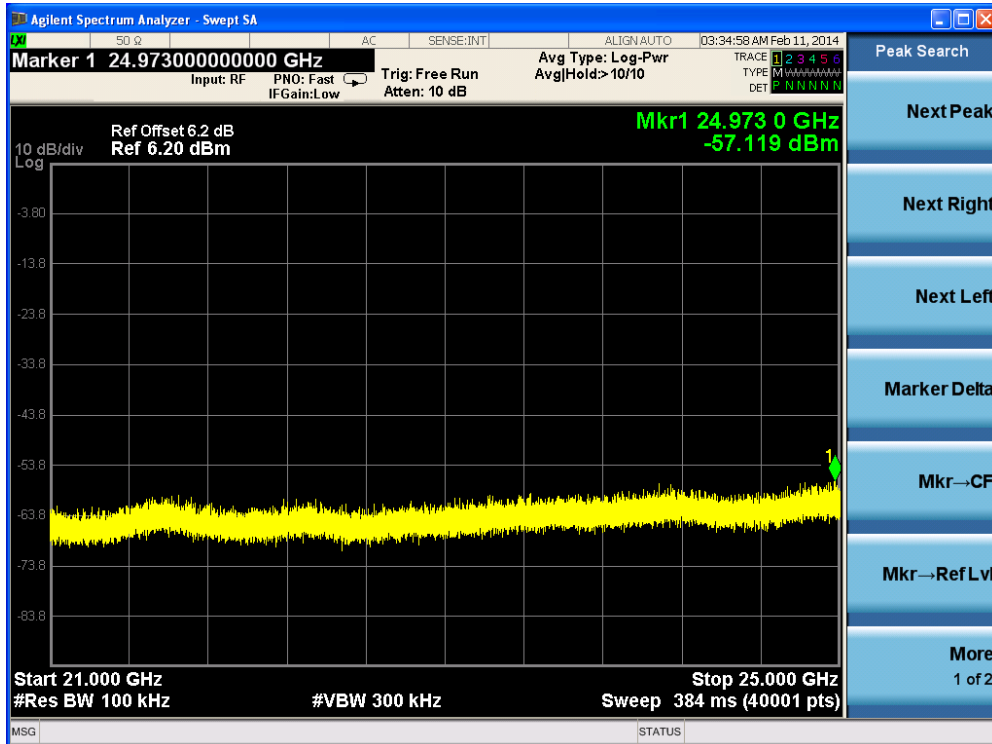

Channel 06 (2437MHz)-7