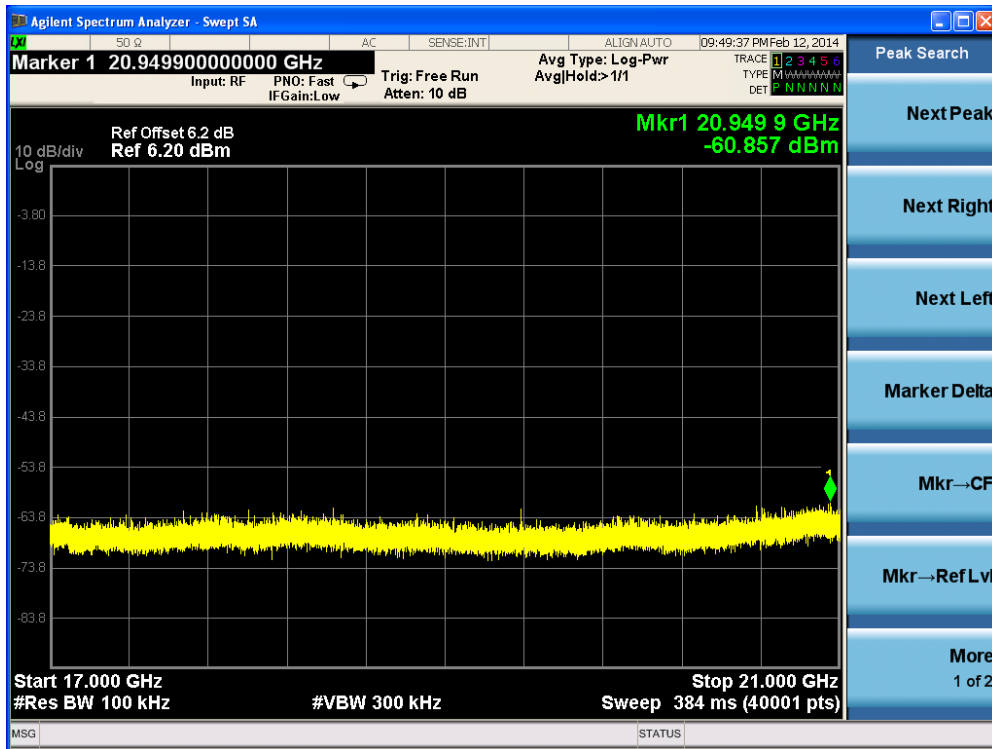

Channel 11 (2462MHz)-3

Channel 11 (2462MHz)-4

Channel 11 (2462MHz)-5

Channel 11 (2462MHz)-6

Channel 11 (2462MHz)-7

Product	:	IP-STB
Test Item	:	RF Antenna Conducted Spurious
Test Site	:	TR-8
Test Mode	:	Mode 3: Transmit by 802.11a (Ant 1)

Channel 149 (5745MHz)-1

Channel 149 (5745MHz)-2

Channel 149 (5745MHz)-3

Channel 149 (5745MHz)-4

Channel 149 (5745MHz)-5

Channel 149 (5745MHz)-6

Channel 149 (5745MHz)-7

Channel 149 (5745MHz)-8

Channel 149 (5745MHz)-17