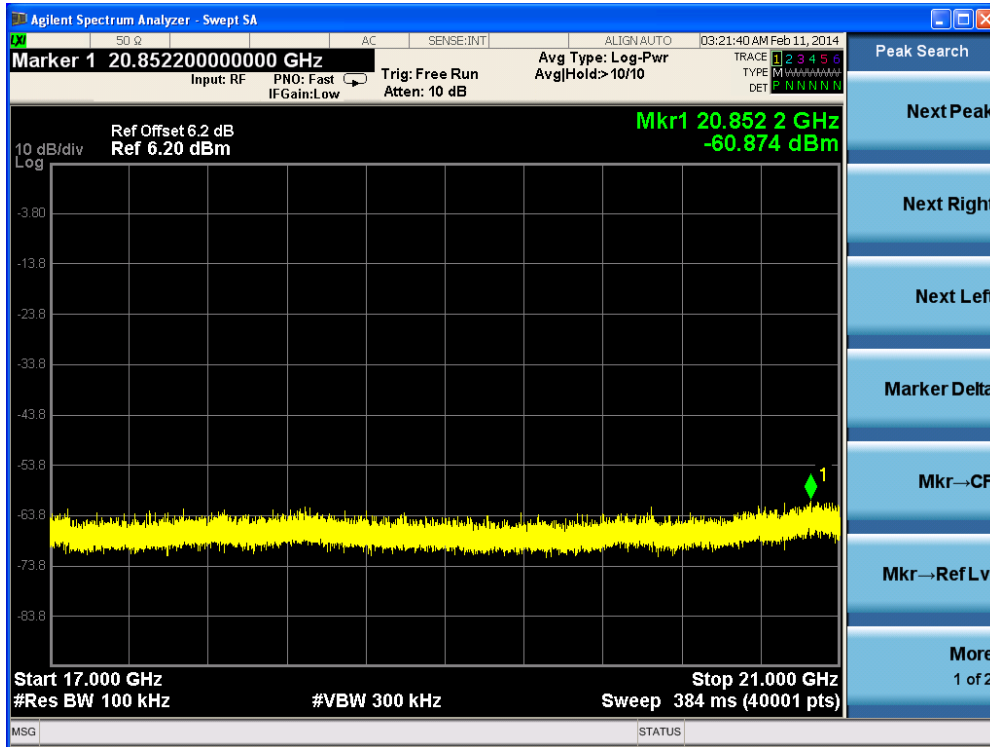

Channel 11 (2462MHz)-3

Channel 11 (2462MHz)-4

Channel 11 (2462MHz)-5

Channel 11 (2462MHz)-6

Channel 11 (2462MHz)-7

Product	:	IP-STB
Test Item	:	RF Antenna Conducted Spurious
Test Site	:	TR-8
Test Mode	:	Mode 3: Transmit by 802.11a (Ant 1)