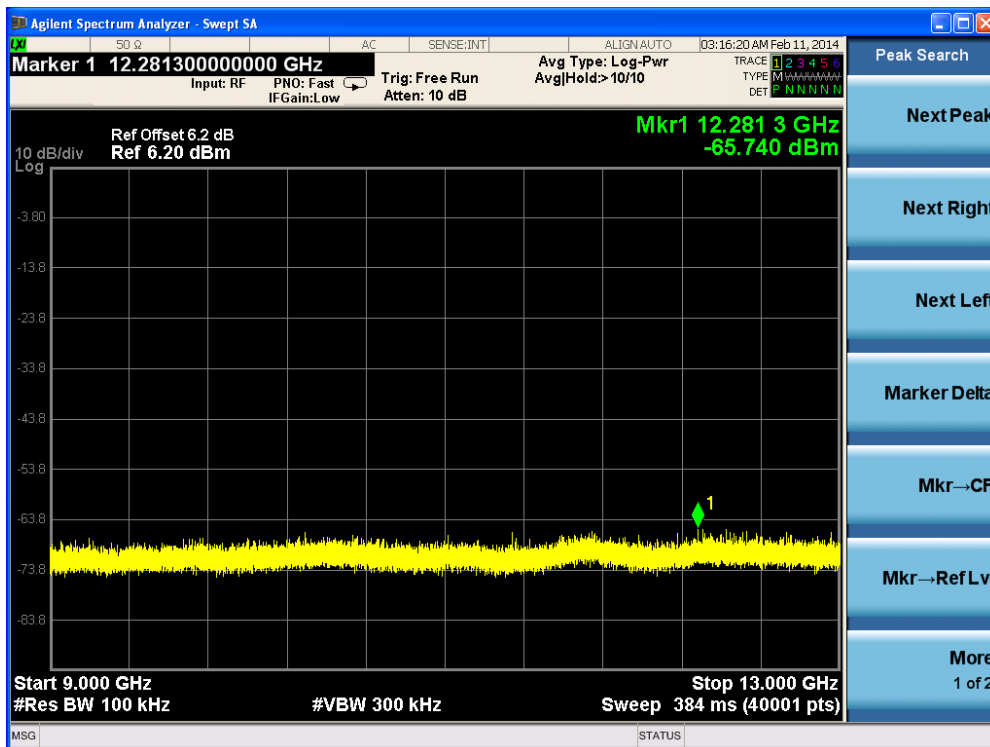

Channel 06 (2437MHz)-4