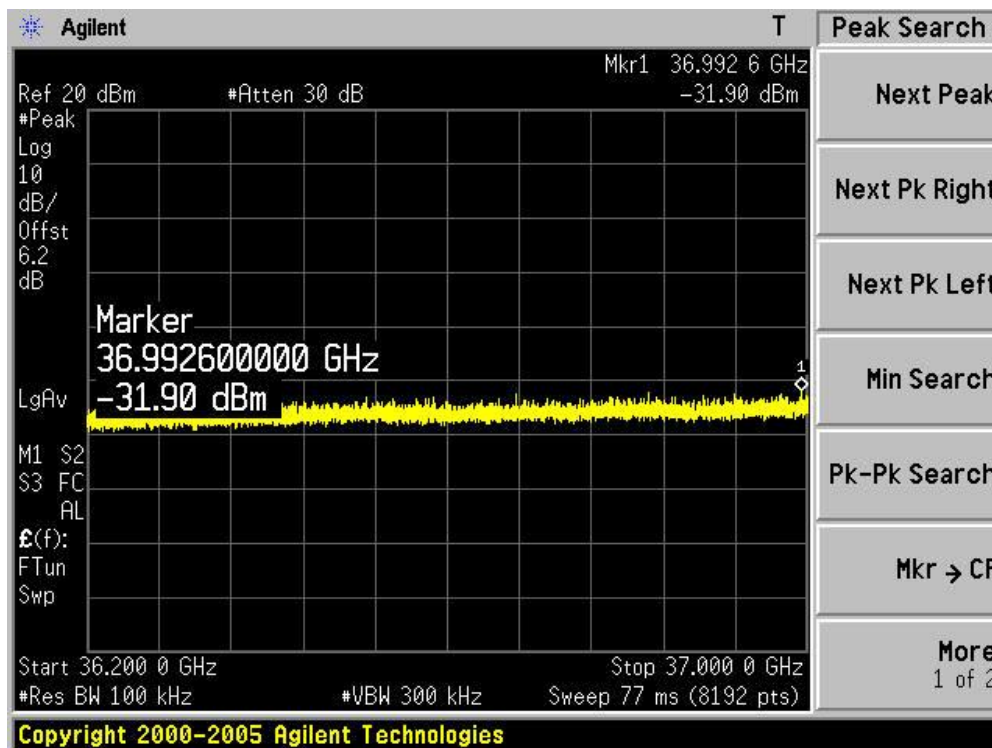

Channel 159 (5795MHz)-20

Channel 159 (5795MHz)-21

Channel 159 (5795MHz)-22

Channel 159 (5795MHz)-23

Channel 159 (5795MHz)-24

Channel 159 (5795MHz)-25

Channel 159 (5795MHz)-26

Product	: IP-STB
Test Item	: RF Antenna Conducted Spurious
Test Site	: TR-8
Test Mode	: Mode 1: Transmit by 802.11b (Ant 1)