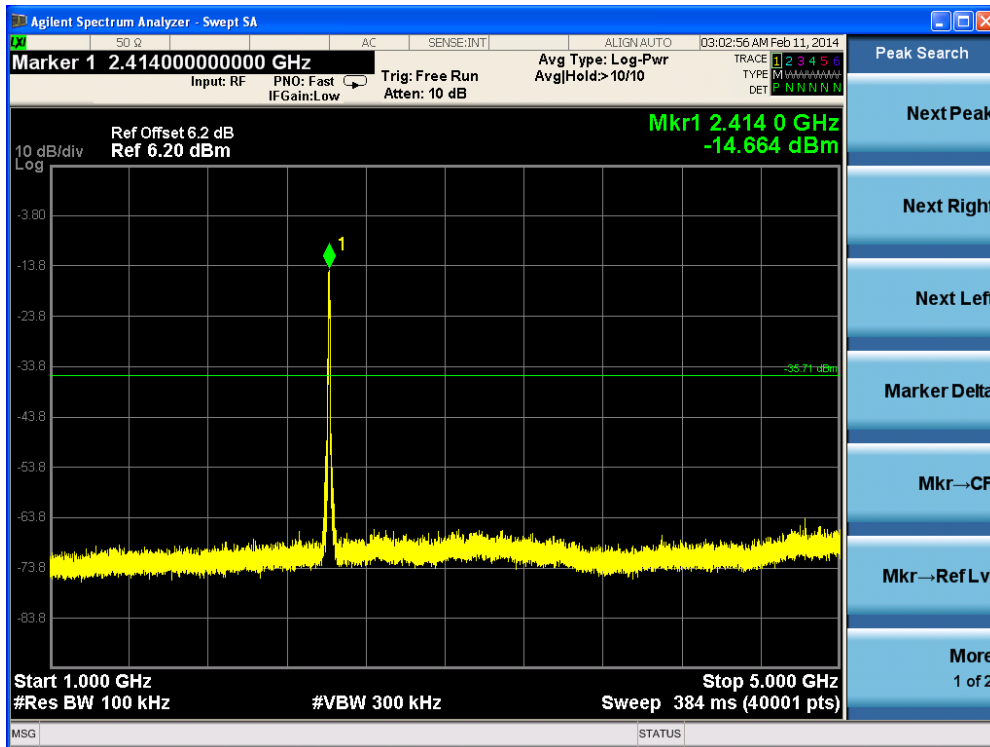

Channel 01 (2412MHz)-2