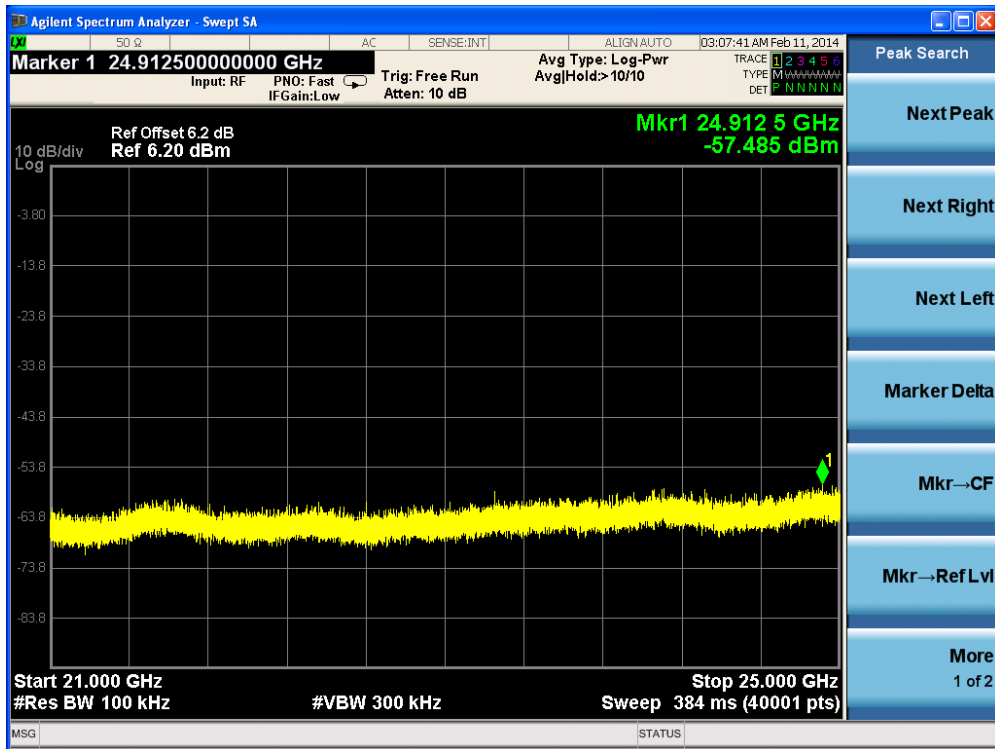

Channel 06 (2437MHz)-7