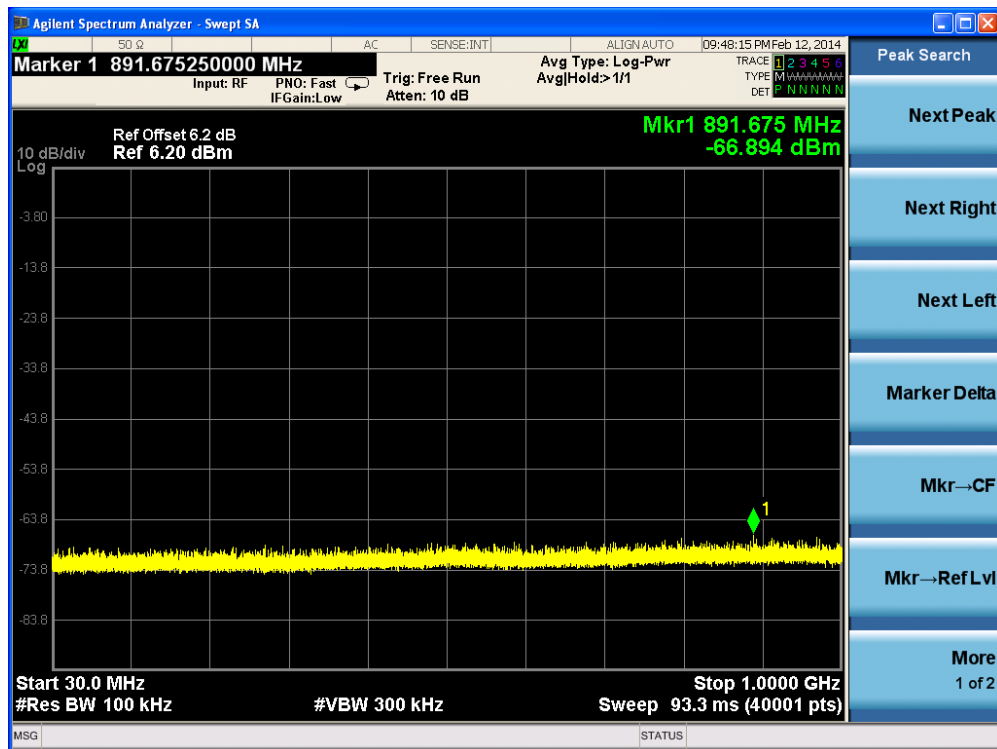

Product	:	IP-STB
Test Item	:	RF Antenna Conducted Spurious
Test Site	:	TR-8
Test Mode	:	Mode 3: Transmit by 802.11a (Ant 1)

Channel 149 (5745MHz)-1