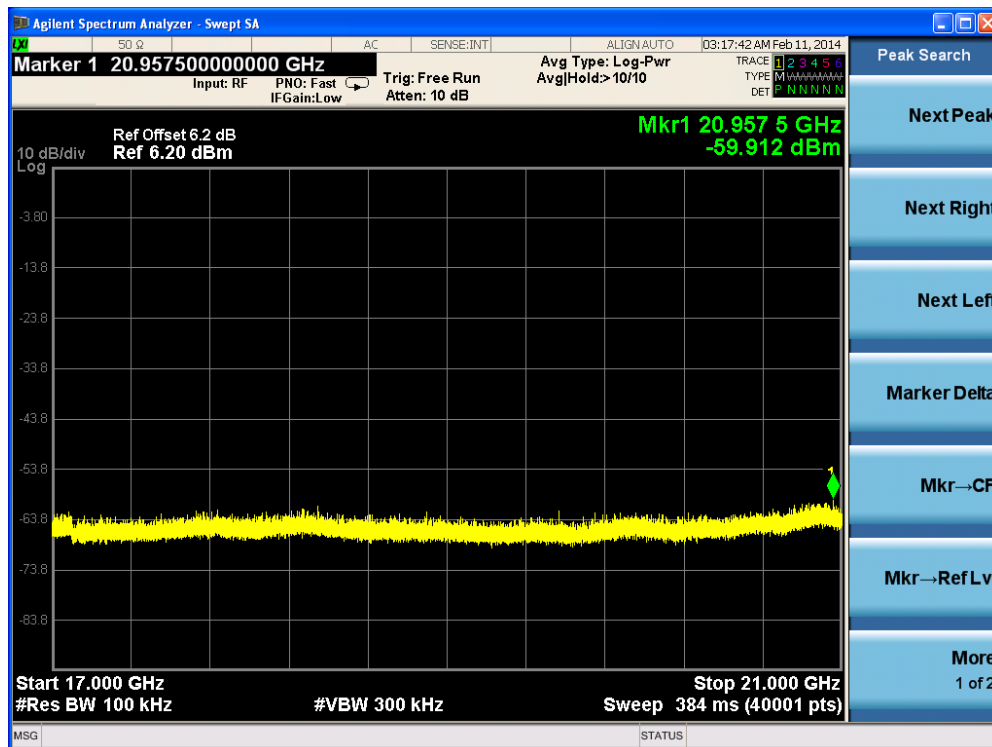

Channel 06 (2437MHz)-6