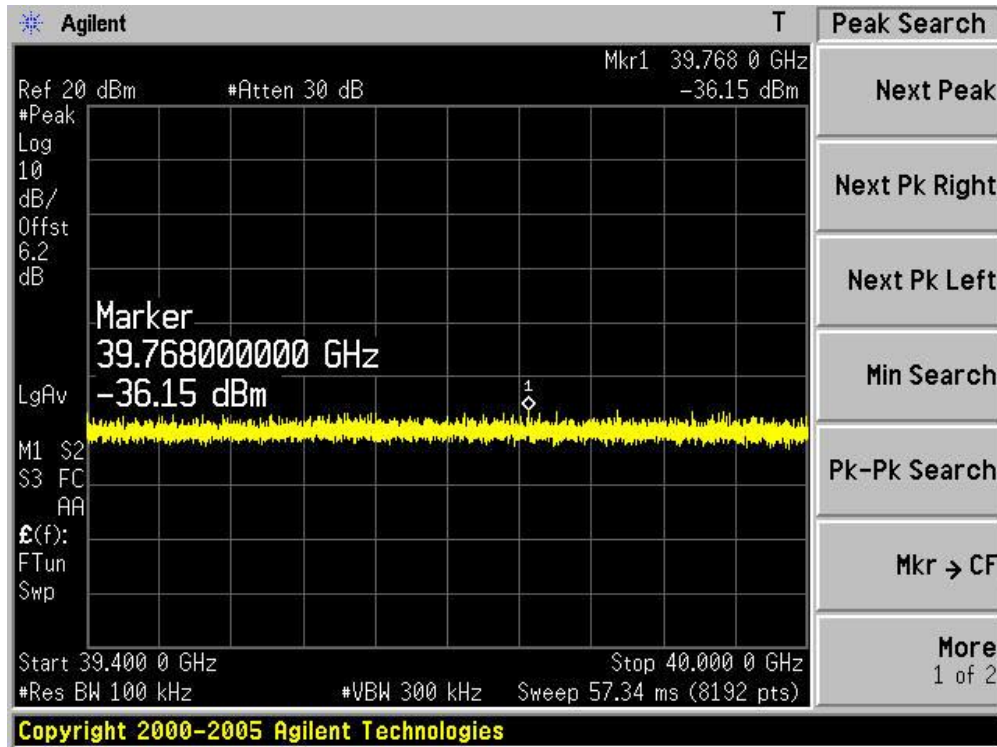

Channel 159 (5795MHz)-20

Channel 159 (5795MHz)-21

Channel 159 (5795MHz)-22

Channel 159 (5795MHz)-23

Channel 159 (5795MHz)-24

Channel 159 (5795MHz)-25

Channel 159 (5795MHz)-26

Product	: IP-STB
Test Item	: RF Antenna Conducted Spurious
Test Site	: TR-8
Test Mode	: Mode 1: Transmit by 802.11b (Ant 1)