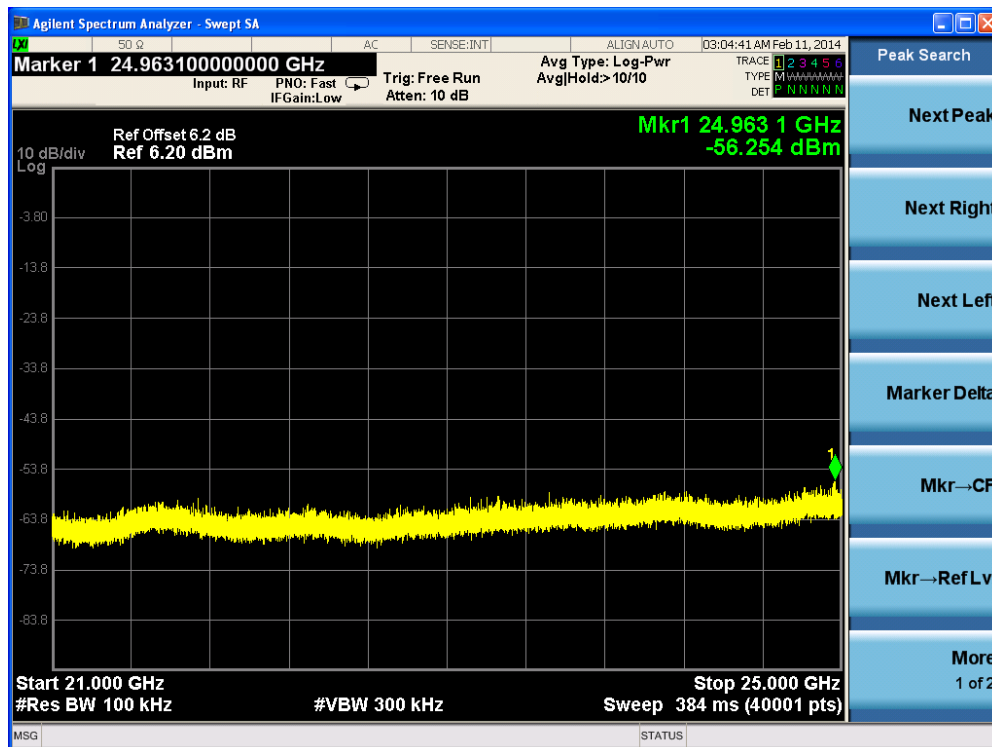

Channel 159 (5795MHz)-20

Channel 159 (5795MHz)-21

Channel 159 (5795MHz)-22

Channel 159 (5795MHz)-23

Channel 159 (5795MHz)-24

Channel 159 (5795MHz)-25

Channel 159 (5795MHz)-26

Product	: IP-STB
Test Item	: RF Antenna Conducted Spurious
Test Site	: TR-8
Test Mode	: Mode 1: Transmit by 802.11b (Ant 1)

Channel 01 (2412MHz)-1

Channel 01 (2412MHz)-2

Channel 01 (2412MHz)-3

Channel 01 (2412MHz)-4

Channel 01 (2412MHz)-5

Channel 01 (2412MHz)-6

Channel 01 (2412MHz)-7

Channel 06 (2437MHz)-1

Channel 11 (2462MHz)-3

Channel 11 (2462MHz)-4

Channel 11 (2462MHz)-5

Channel 11 (2462MHz)-6

Channel 11 (2462MHz)-7

Product	:	IP-STB
Test Item	:	RF Antenna Conducted Spurious
Test Site	:	TR-8
Test Mode	:	Mode 2: Transmit by 802.11g (Ant 0)