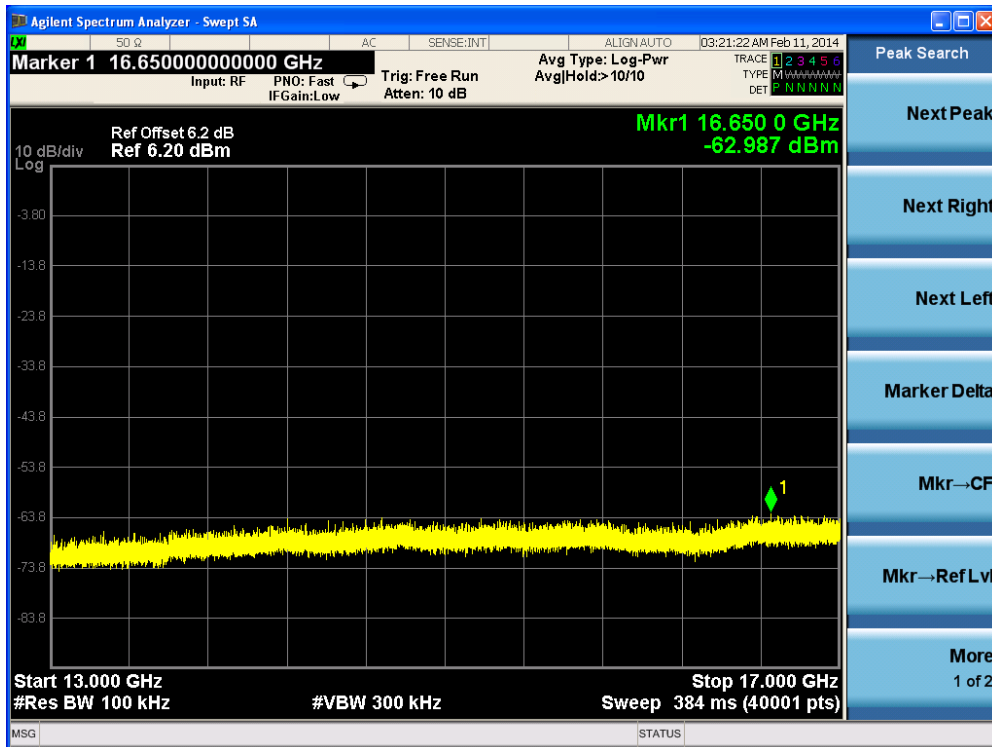

Channel 11 (2462MHz)-3

Channel 11 (2462MHz)-4

Channel 11 (2462MHz)-5

Channel 11 (2462MHz)-6

Channel 11 (2462MHz)-7

Product	:	IP-STB
Test Item	:	RF Antenna Conducted Spurious
Test Site	:	TR-8
Test Mode	:	Mode 3: Transmit by 802.11a (Ant 1)