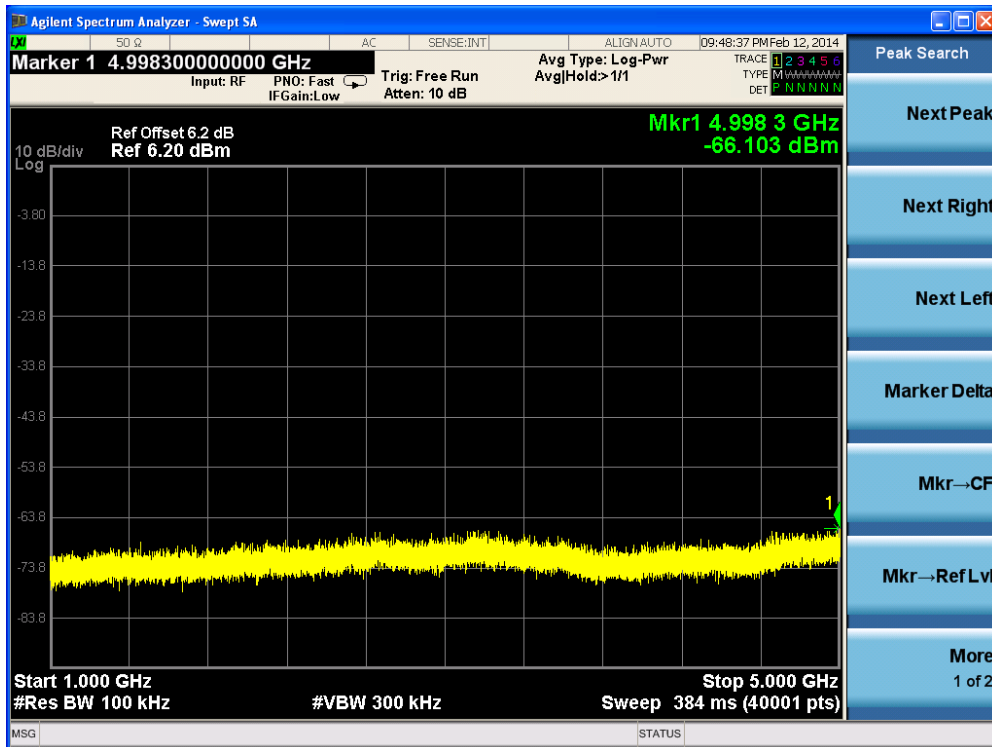

Channel 149 (5745MHz)-2