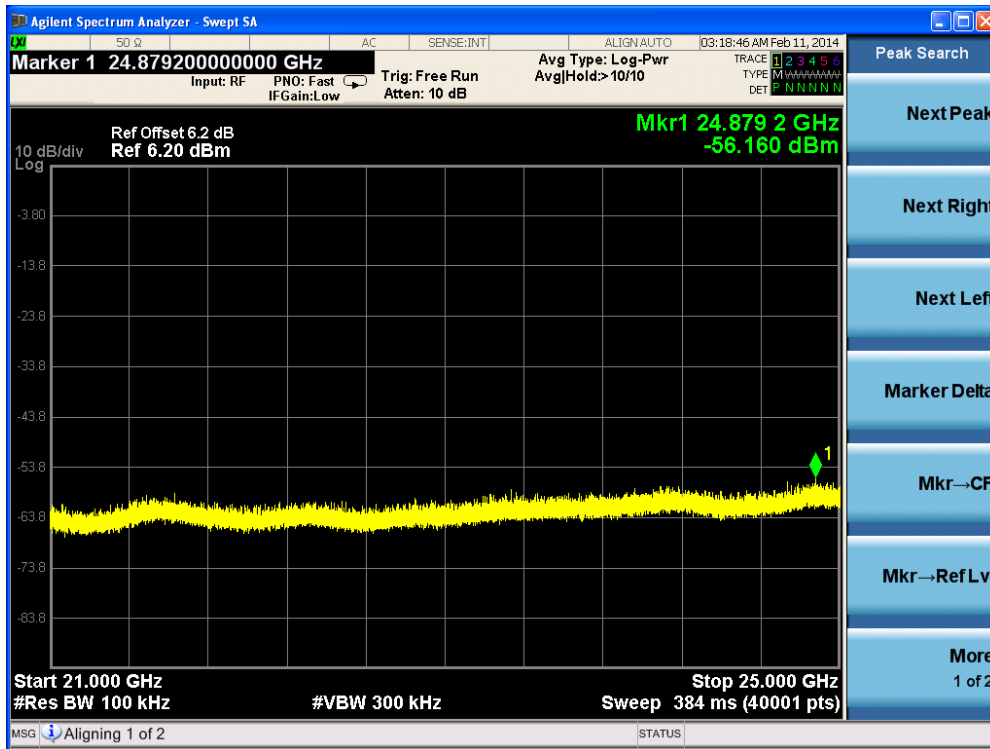

Channel 06 (2437MHz)-7