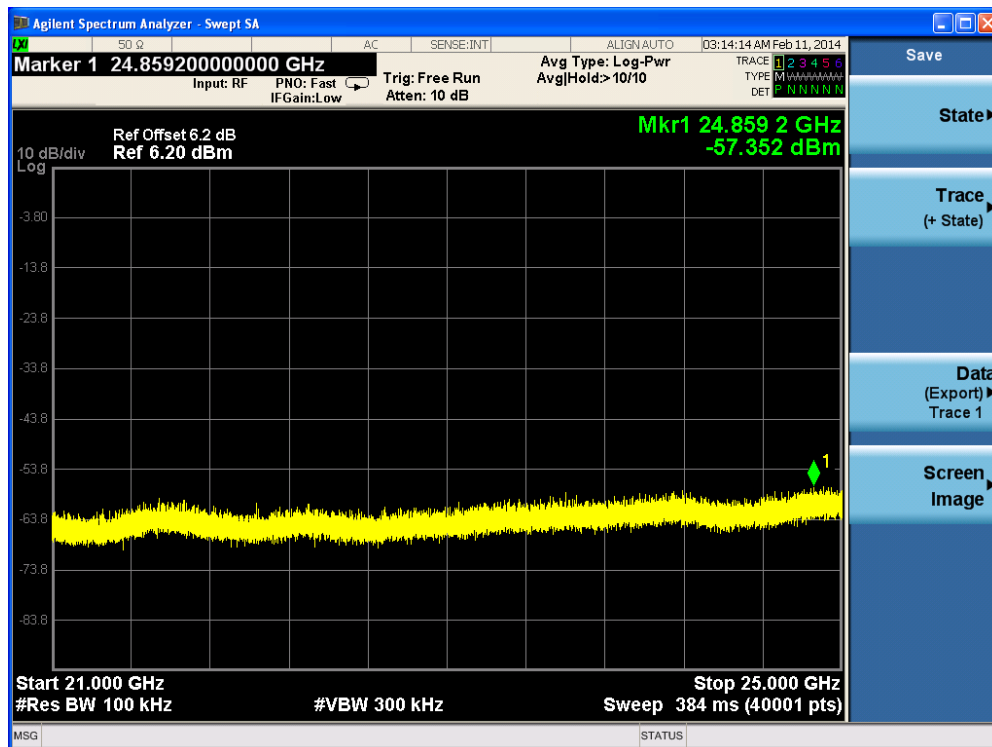

Channel 01 (2412MHz)-7