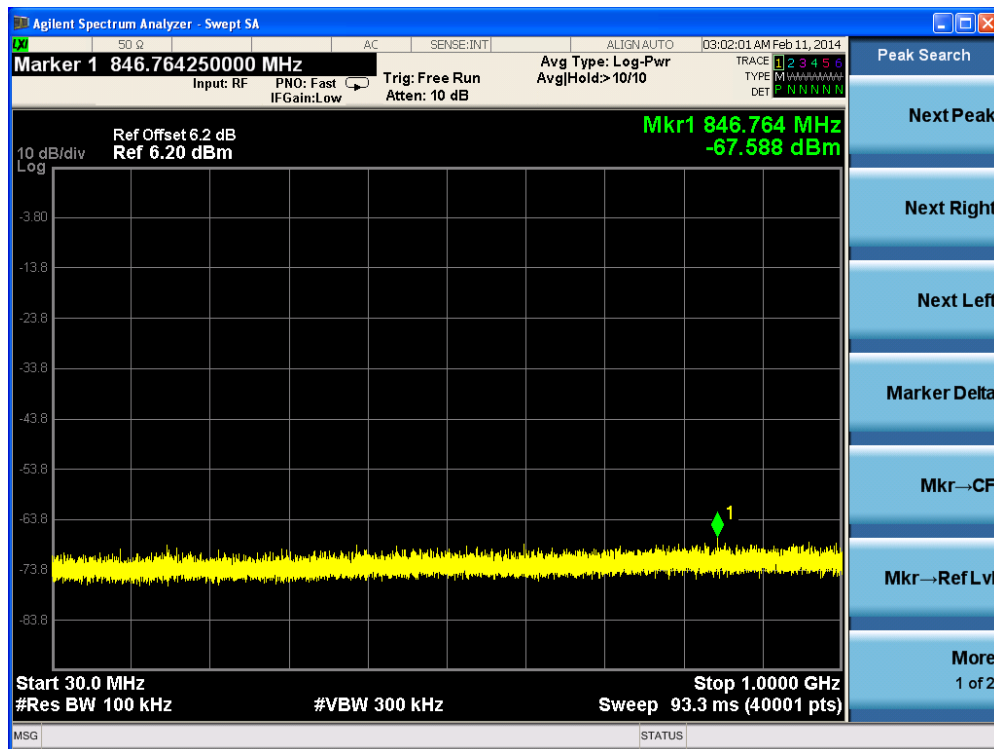

Product	: IP-STB
Test Item	: RF Antenna Conducted Spurious
Test Site	: TR-8
Test Mode	: Mode 1: Transmit by 802.11b (Ant 1)

Channel 01 (2412MHz)-1