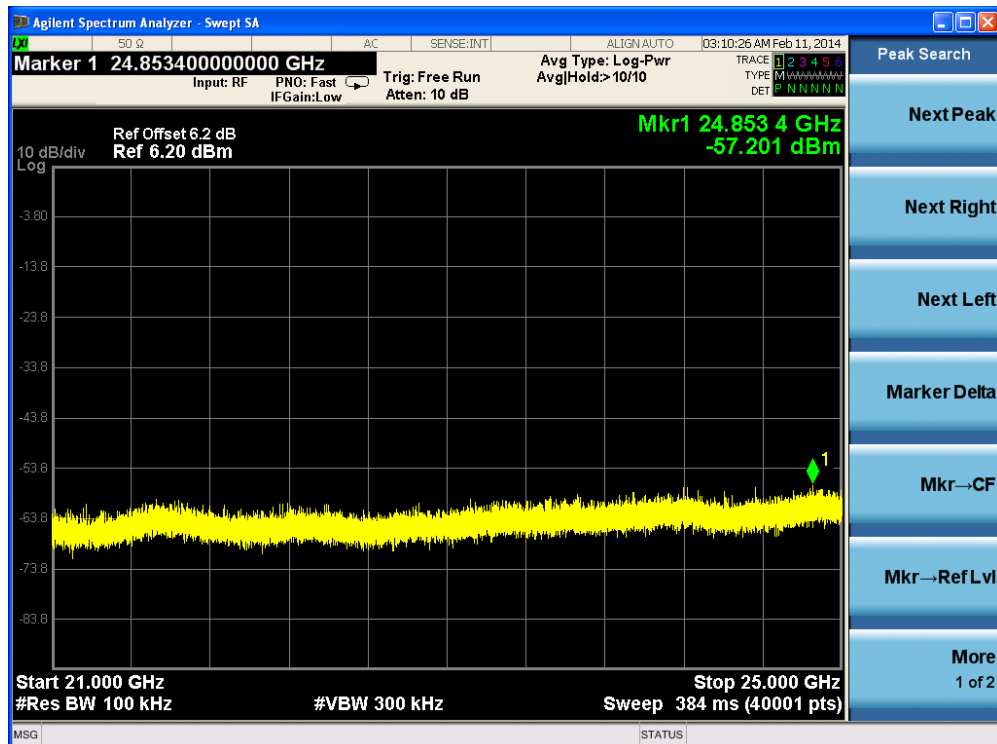

Channel 11 (2462MHz)-3

Channel 11 (2462MHz)-4

Channel 11 (2462MHz)-5

Channel 11 (2462MHz)-6

Channel 11 (2462MHz)-7

Product	:	IP-STB
Test Item	:	RF Antenna Conducted Spurious
Test Site	:	TR-8
Test Mode	:	Mode 2: Transmit by 802.11g (Ant 0)