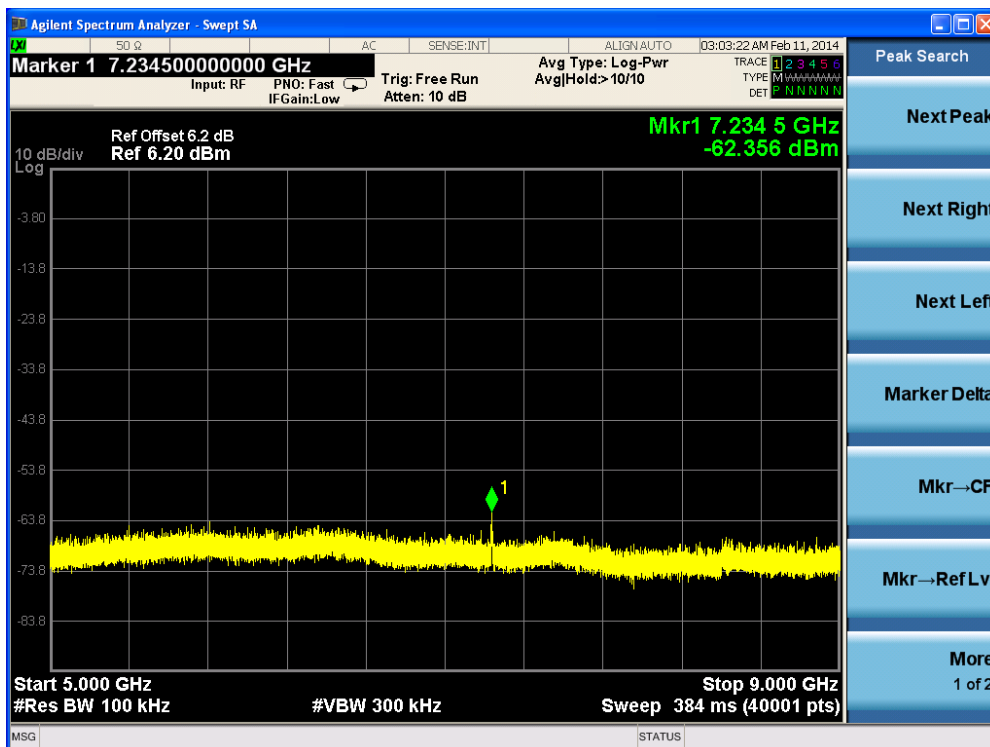

Channel 01 (2412MHz)-3