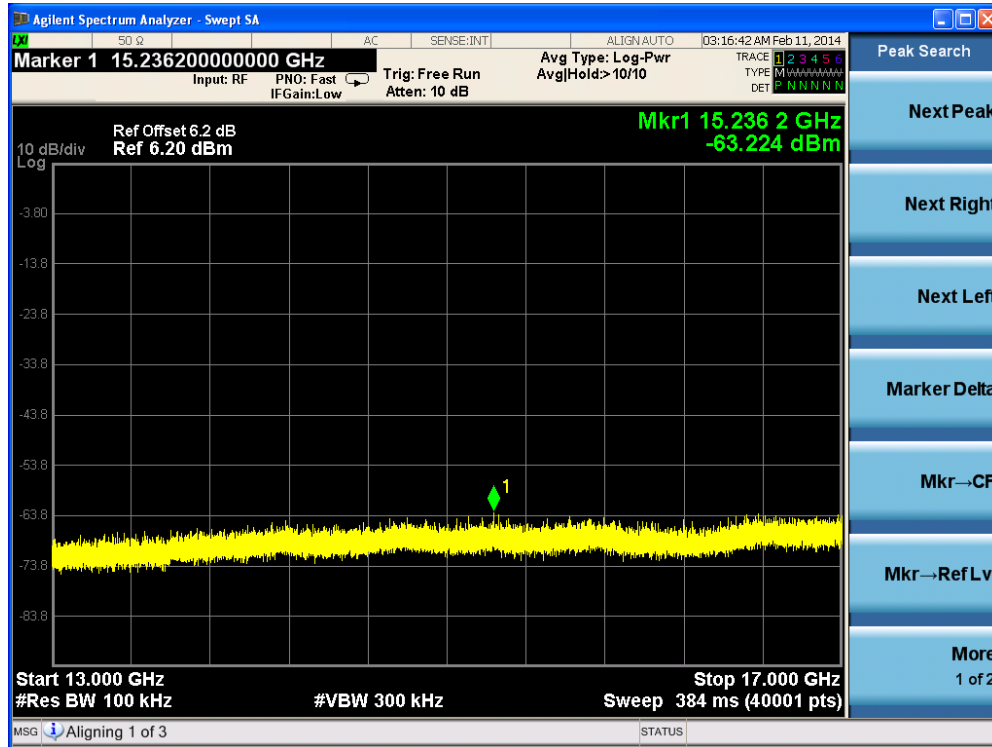

Channel 06 (2437MHz)-5