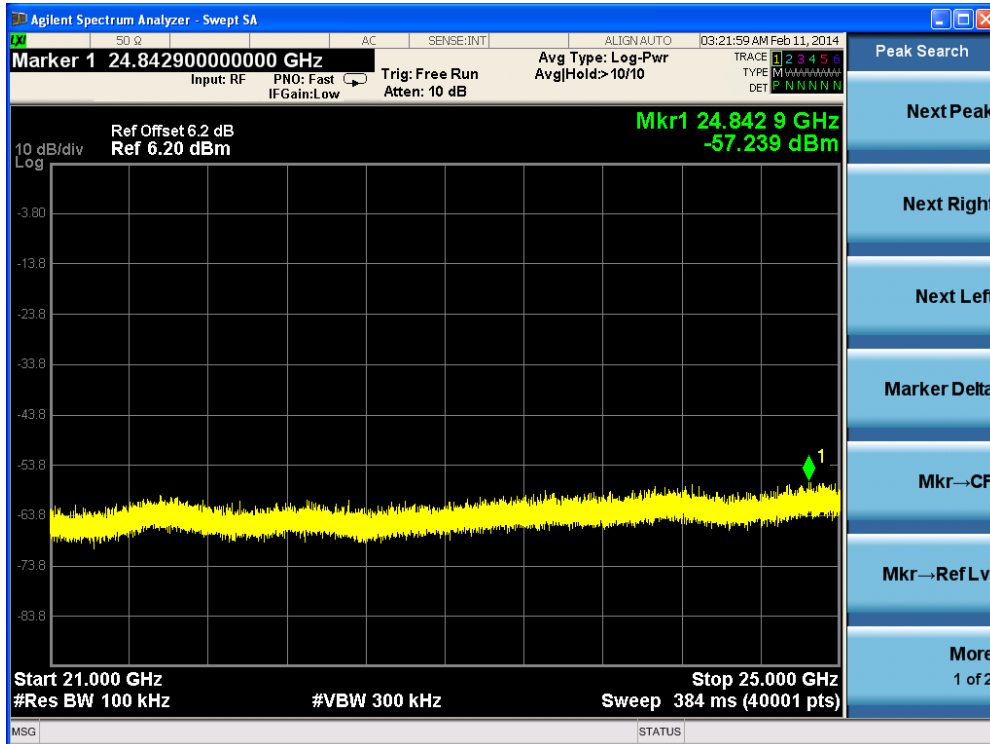

Channel 11 (2462MHz)-3

Channel 11 (2462MHz)-4

Channel 11 (2462MHz)-5

Channel 11 (2462MHz)-6

Channel 11 (2462MHz)-7

Product	:	IP-STB
Test Item	:	RF Antenna Conducted Spurious
Test Site	:	TR-8
Test Mode	:	Mode 3: Transmit by 802.11a (Ant 1)