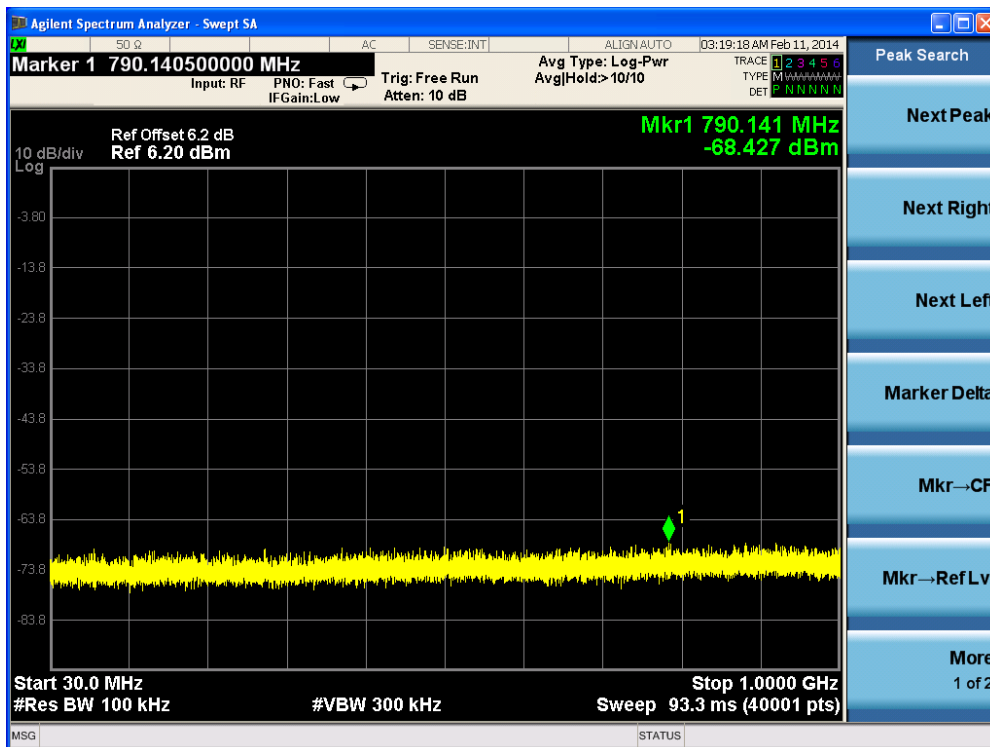

Channel 11 (2462MHz)-1