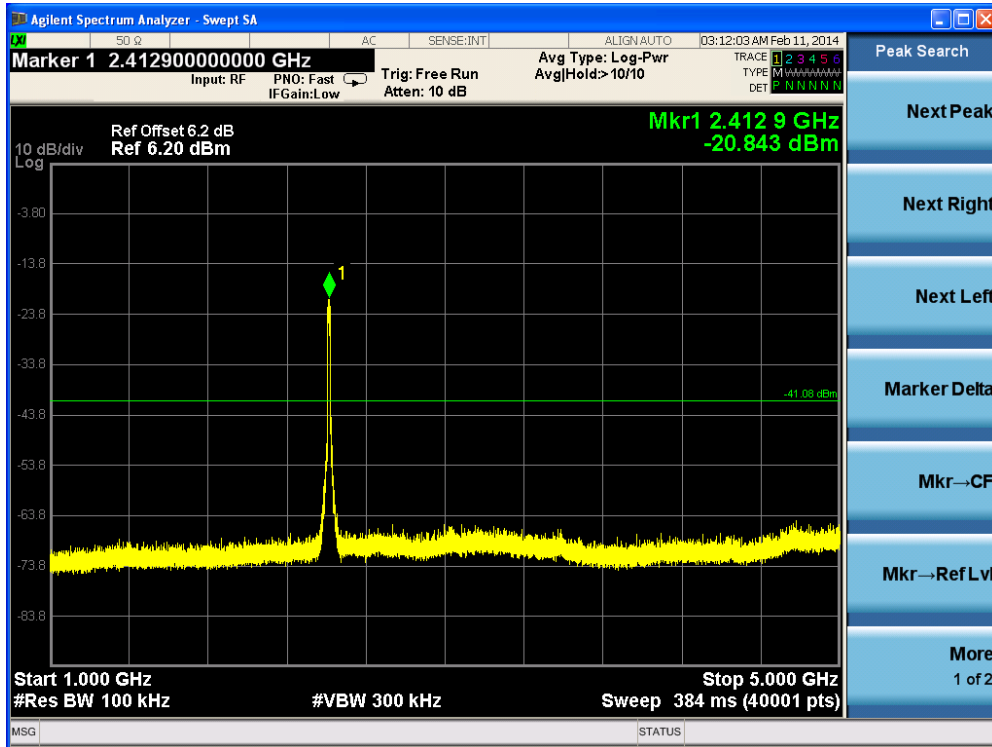

Channel 01 (2412MHz)-2