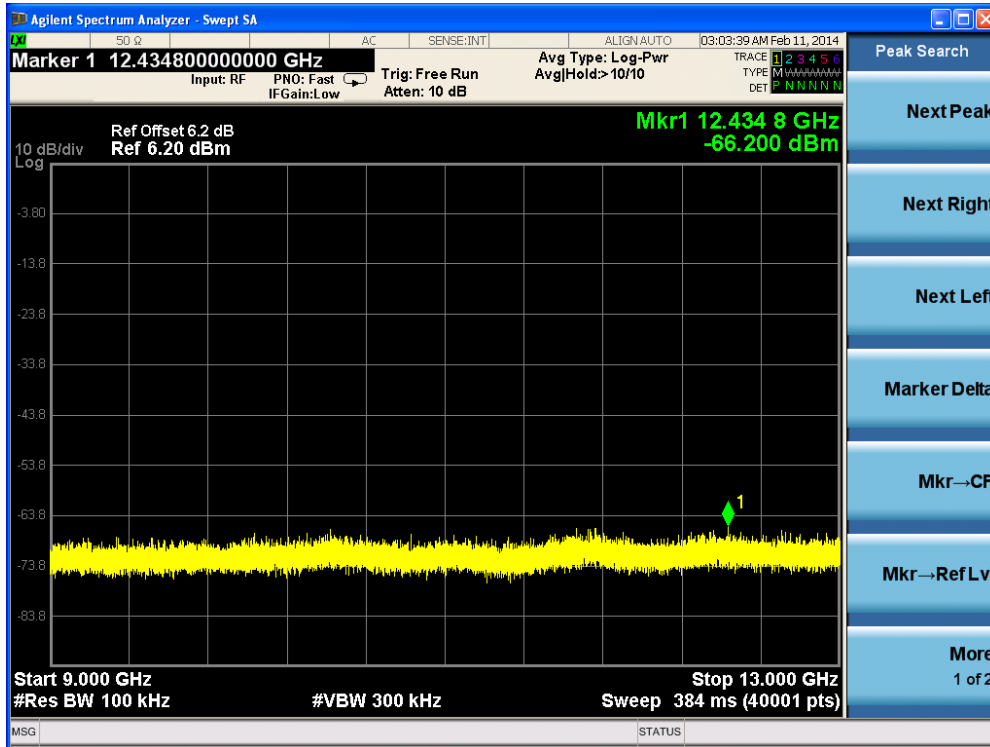

Channel 159 (5795MHz)-20

Channel 159 (5795MHz)-21

Channel 159 (5795MHz)-22

Channel 159 (5795MHz)-23

Channel 159 (5795MHz)-24

Channel 159 (5795MHz)-25

Channel 159 (5795MHz)-26

Product	: IP-STB
Test Item	: RF Antenna Conducted Spurious
Test Site	: TR-8
Test Mode	: Mode 1: Transmit by 802.11b (Ant 1)

Channel 01 (2412MHz)-1

Channel 01 (2412MHz)-2

Channel 01 (2412MHz)-3

Channel 01 (2412MHz)-4

Channel 01 (2412MHz)-5

Channel 01 (2412MHz)-6

Channel 01 (2412MHz)-7

Channel 06 (2437MHz)-1

Channel 11 (2462MHz)-3

Channel 11 (2462MHz)-4

Channel 11 (2462MHz)-5

Channel 11 (2462MHz)-6

Channel 11 (2462MHz)-7

Product	:	IP-STB
Test Item	:	RF Antenna Conducted Spurious
Test Site	:	TR-8
Test Mode	:	Mode 2: Transmit by 802.11g (Ant 0)