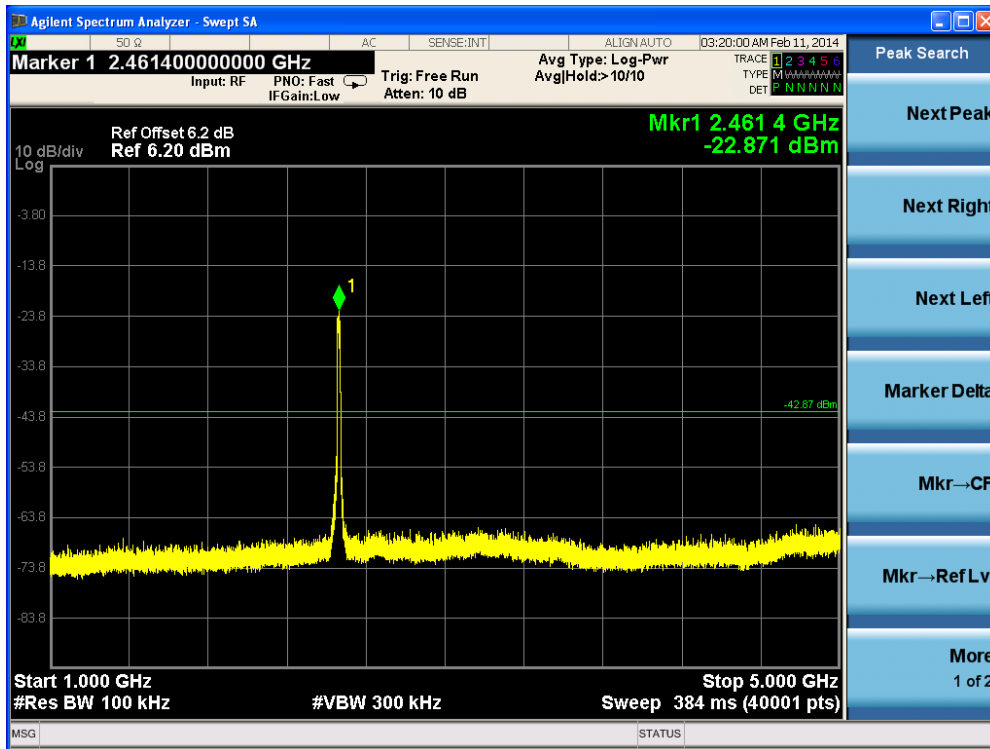

Channel 11 (2462MHz)-3

Channel 11 (2462MHz)-4

Channel 11 (2462MHz)-5

Channel 11 (2462MHz)-6

Channel 11 (2462MHz)-7

Product	:	IP-STB
Test Item	:	RF Antenna Conducted Spurious
Test Site	:	TR-8
Test Mode	:	Mode 3: Transmit by 802.11a (Ant 1)