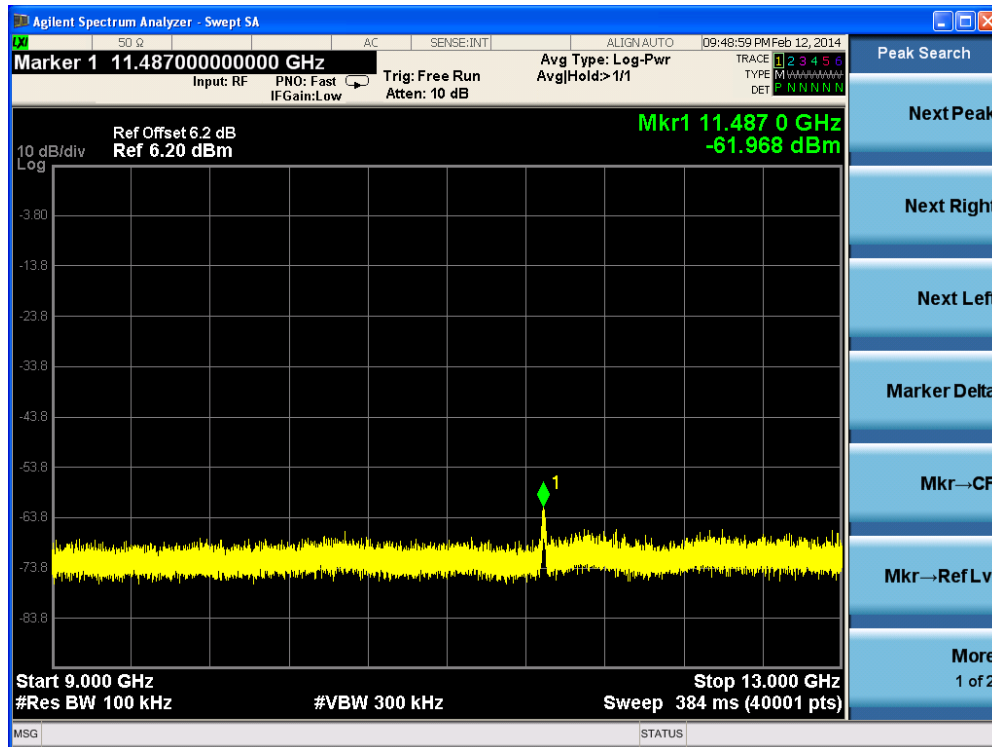

Channel 11 (2462MHz)-3

Channel 11 (2462MHz)-4

Channel 11 (2462MHz)-5

Channel 11 (2462MHz)-6

Channel 11 (2462MHz)-7

Product	:	IP-STB
Test Item	:	RF Antenna Conducted Spurious
Test Site	:	TR-8
Test Mode	:	Mode 3: Transmit by 802.11a (Ant 1)

Channel 149 (5745MHz)-1

Channel 149 (5745MHz)-2

Channel 149 (5745MHz)-3

Channel 149 (5745MHz)-4

Channel 149 (5745MHz)-5

Channel 149 (5745MHz)-6

Channel 149 (5745MHz)-7

Channel 149 (5745MHz)-8