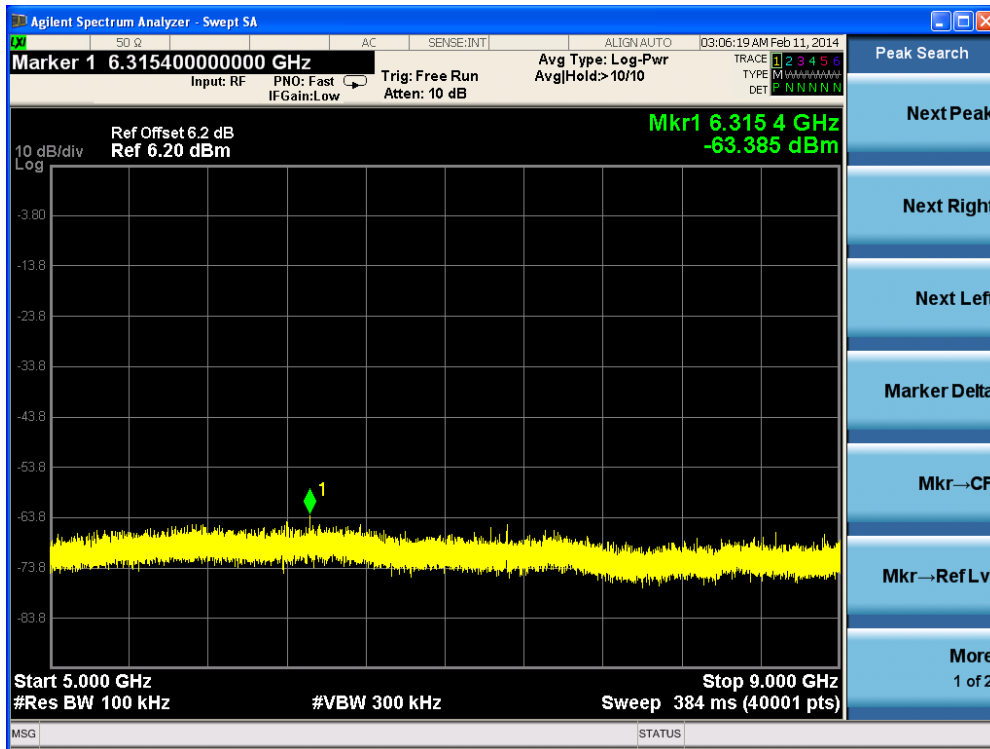

Channel 06 (2437MHz)-3