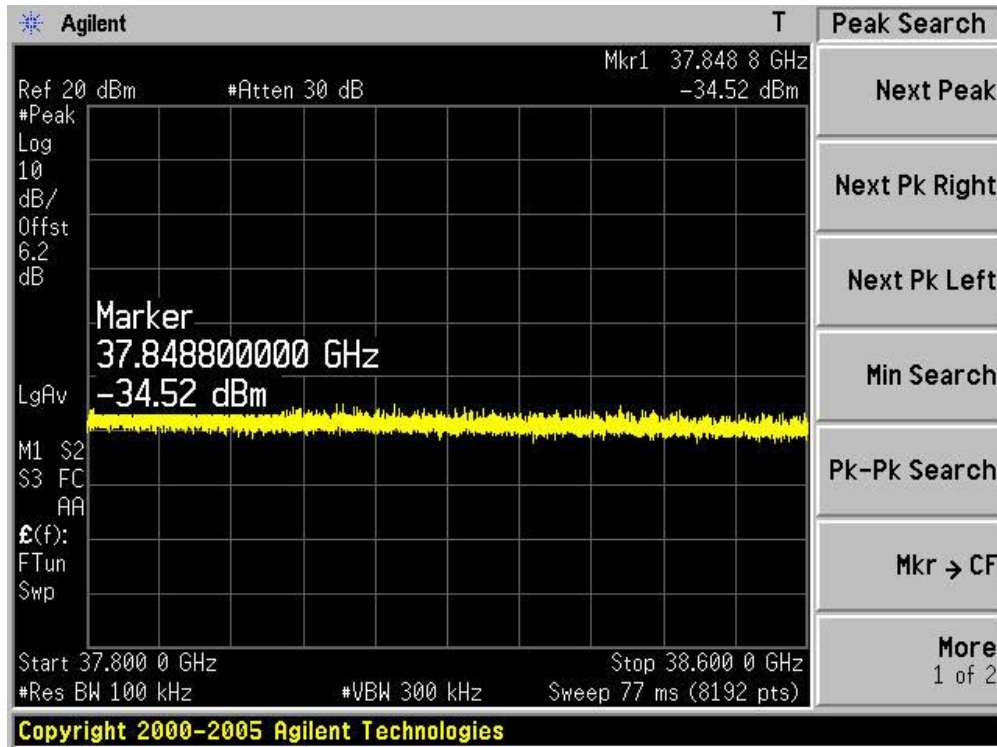

Channel 159 (5795MHz)-20

Channel 159 (5795MHz)-21

Channel 159 (5795MHz)-22

Channel 159 (5795MHz)-23

Channel 159 (5795MHz)-24

Channel 159 (5795MHz)-25

Channel 159 (5795MHz)-26

Product	: IP-STB
Test Item	: RF Antenna Conducted Spurious
Test Site	: TR-8
Test Mode	: Mode 1: Transmit by 802.11b (Ant 1)