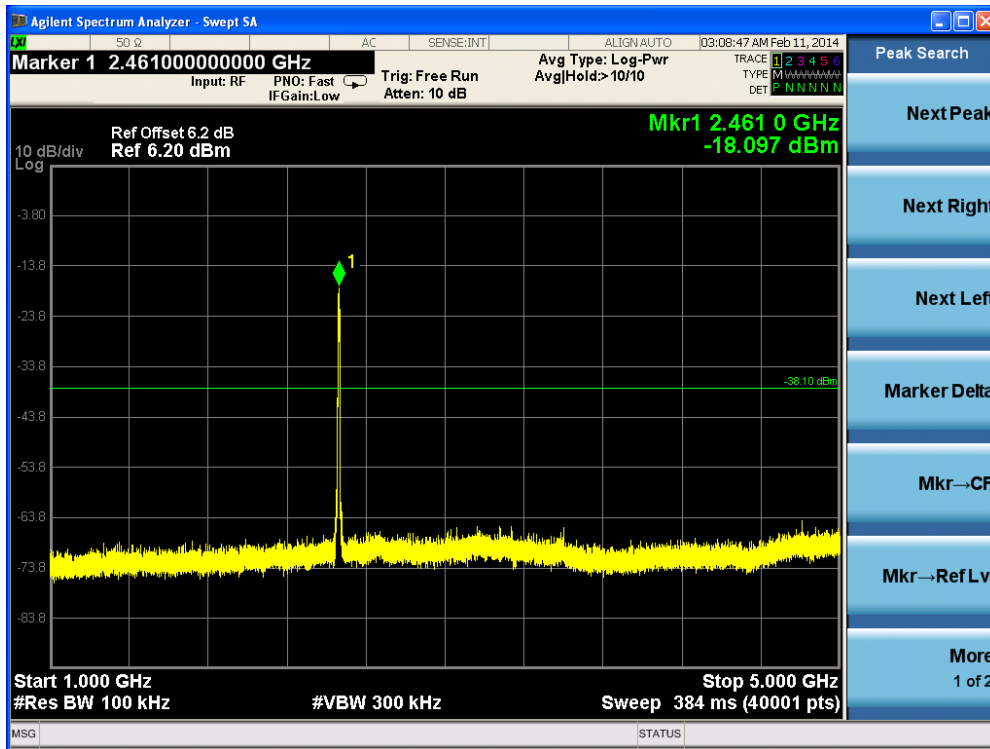

Channel 11 (2462MHz)-3

Channel 11 (2462MHz)-4

Channel 11 (2462MHz)-5

Channel 11 (2462MHz)-6

Channel 11 (2462MHz)-7

Product	:	IP-STB
Test Item	:	RF Antenna Conducted Spurious
Test Site	:	TR-8
Test Mode	:	Mode 2: Transmit by 802.11g (Ant 0)