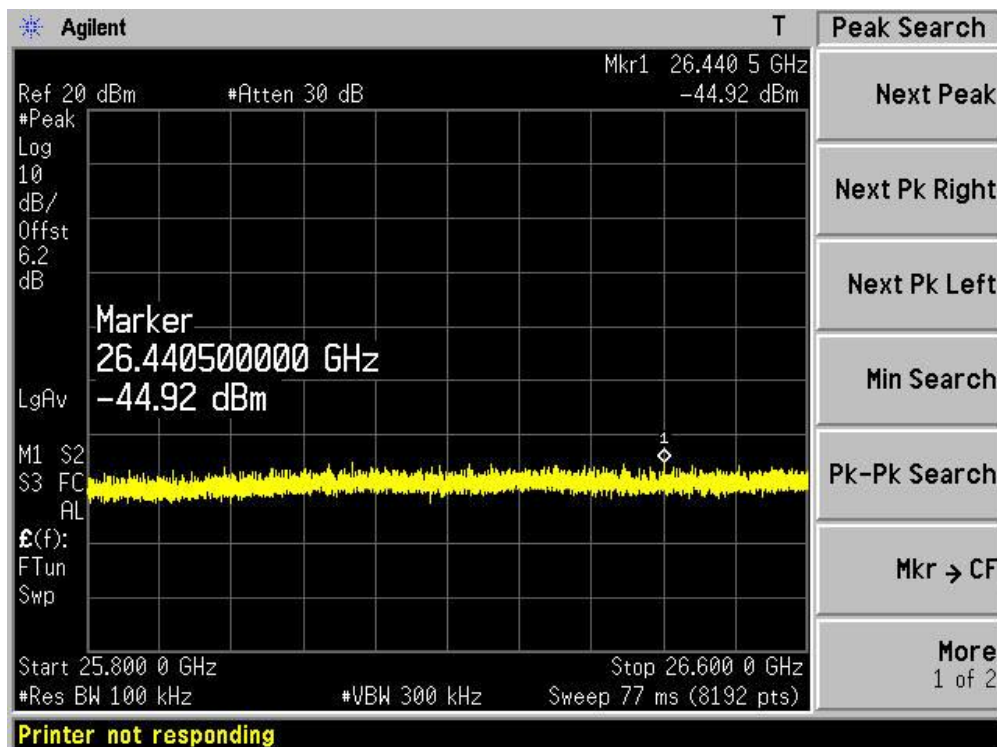

Channel 149 (5745MHz)-9