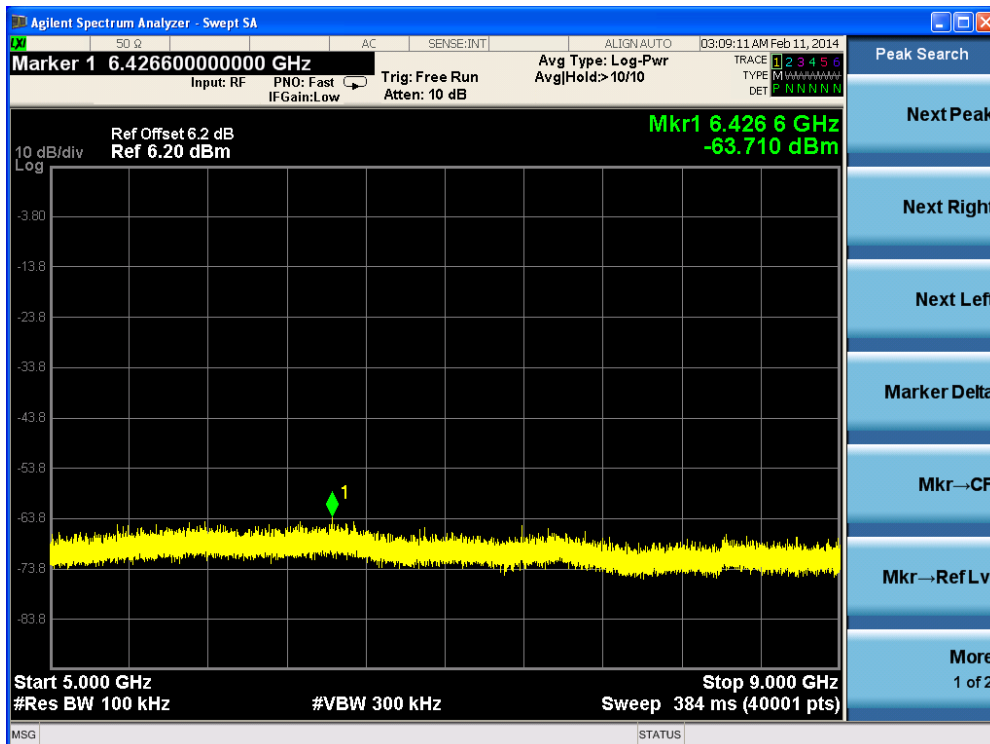

Channel 159 (5795MHz)-20

Channel 159 (5795MHz)-21

Channel 159 (5795MHz)-22

Channel 159 (5795MHz)-23

Channel 159 (5795MHz)-24

Channel 159 (5795MHz)-25

Channel 159 (5795MHz)-26

Product	: IP-STB
Test Item	: RF Antenna Conducted Spurious
Test Site	: TR-8
Test Mode	: Mode 1: Transmit by 802.11b (Ant 1)

Channel 11 (2462MHz)-3

Channel 11 (2462MHz)-4

Channel 11 (2462MHz)-5

Channel 11 (2462MHz)-6

Channel 11 (2462MHz)-7

Product	:	IP-STB
Test Item	:	RF Antenna Conducted Spurious
Test Site	:	TR-8
Test Mode	:	Mode 2: Transmit by 802.11g (Ant 0)