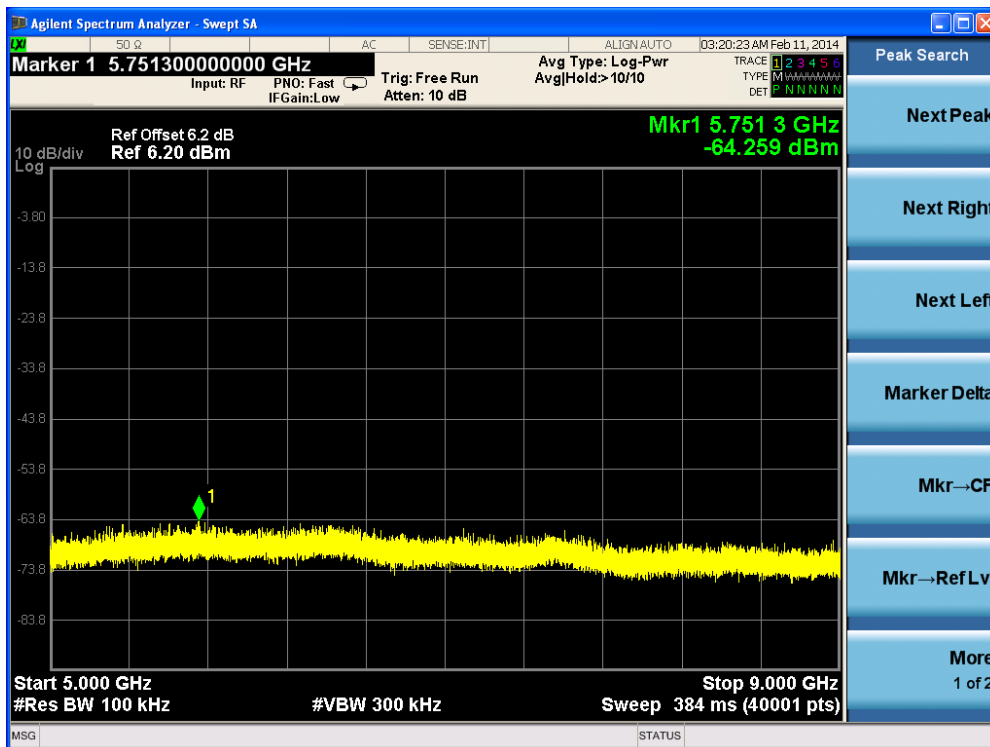

Channel 11 (2462MHz)-3

Channel 11 (2462MHz)-4

Channel 11 (2462MHz)-5

Channel 11 (2462MHz)-6

Channel 11 (2462MHz)-7

Product	:	IP-STB
Test Item	:	RF Antenna Conducted Spurious
Test Site	:	TR-8
Test Mode	:	Mode 3: Transmit by 802.11a (Ant 1)