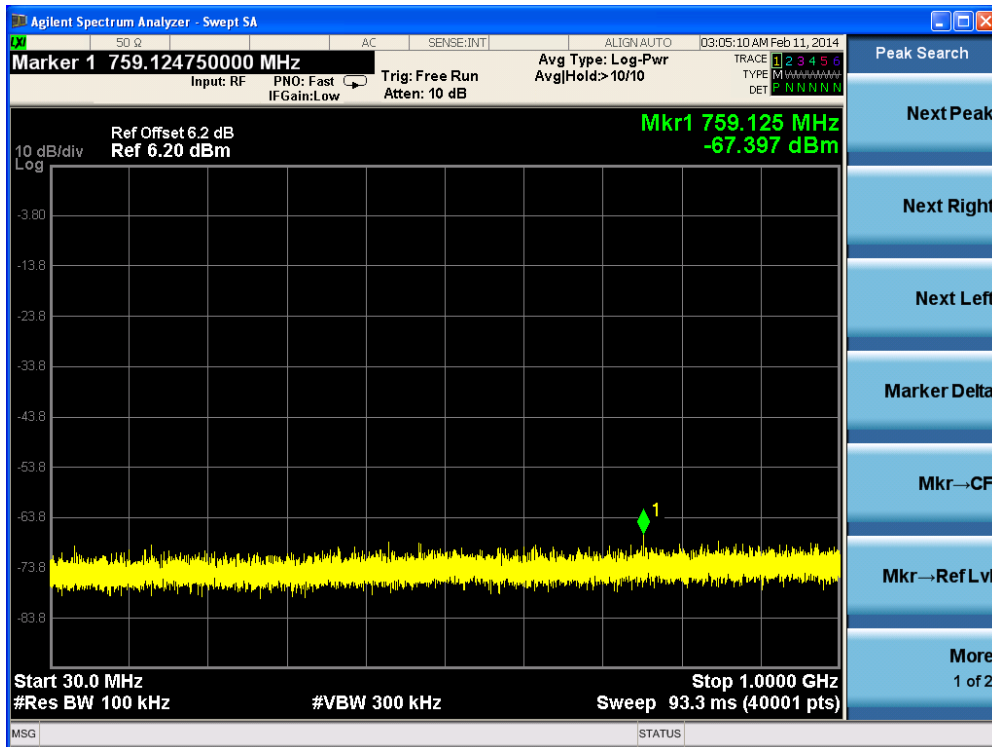

Channel 159 (5795MHz)-20

Channel 159 (5795MHz)-21

Channel 159 (5795MHz)-22

Channel 159 (5795MHz)-23

Channel 159 (5795MHz)-24

Channel 159 (5795MHz)-25

Channel 159 (5795MHz)-26

Product	: IP-STB
Test Item	: RF Antenna Conducted Spurious
Test Site	: TR-8
Test Mode	: Mode 1: Transmit by 802.11b (Ant 1)

Channel 01 (2412MHz)-1

Channel 01 (2412MHz)-2

Channel 01 (2412MHz)-3

Channel 01 (2412MHz)-4

Channel 01 (2412MHz)-5

Channel 01 (2412MHz)-6

Channel 01 (2412MHz)-7

Channel 06 (2437MHz)-1

Channel 11 (2462MHz)-3

Channel 11 (2462MHz)-4

Channel 11 (2462MHz)-5

Channel 11 (2462MHz)-6

Channel 11 (2462MHz)-7

Product	:	IP-STB
Test Item	:	RF Antenna Conducted Spurious
Test Site	:	TR-8
Test Mode	:	Mode 2: Transmit by 802.11g (Ant 0)