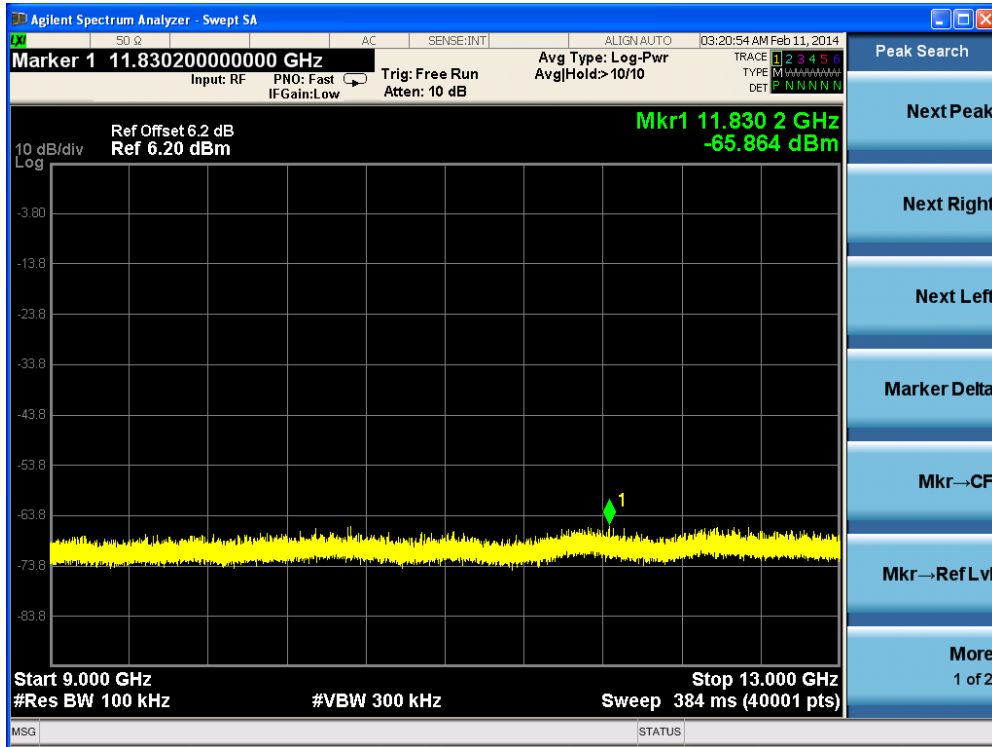

Channel 11 (2462MHz)-3

Channel 11 (2462MHz)-4

Channel 11 (2462MHz)-5

Channel 11 (2462MHz)-6

Channel 11 (2462MHz)-7

Product	:	IP-STB
Test Item	:	RF Antenna Conducted Spurious
Test Site	:	TR-8
Test Mode	:	Mode 3: Transmit by 802.11a (Ant 1)