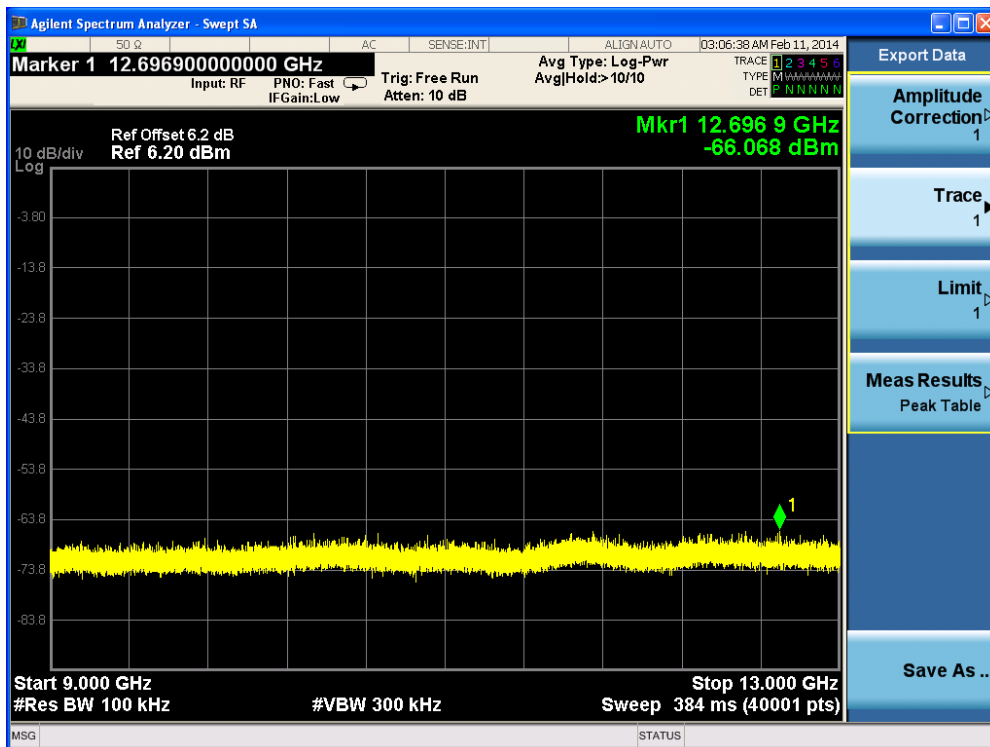

Channel 06 (2437MHz)-4