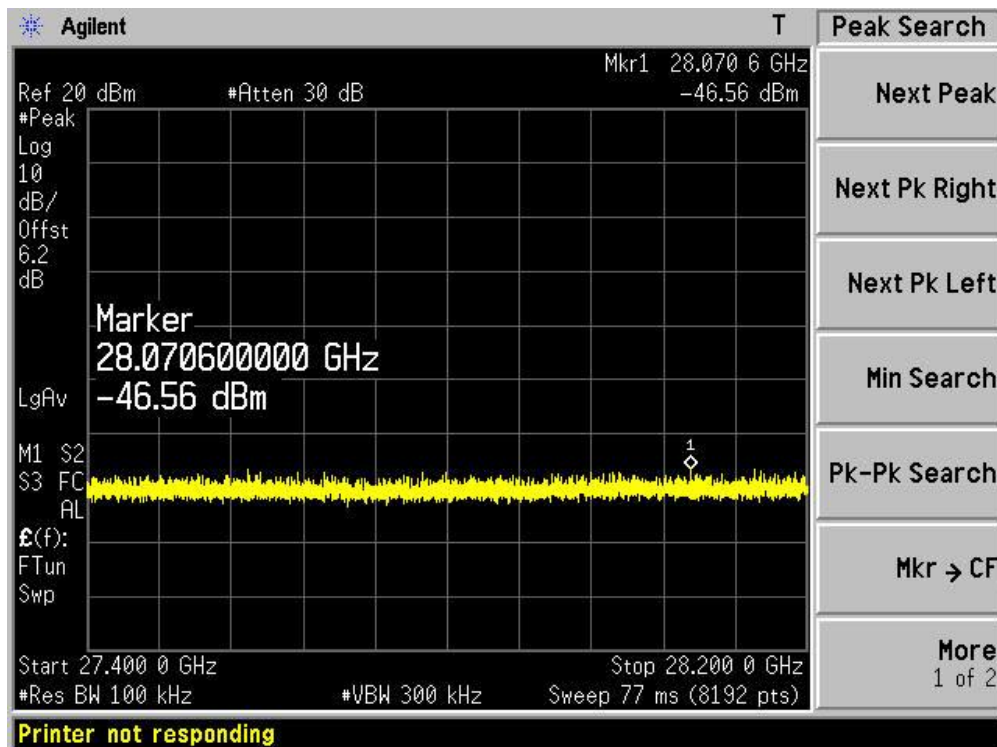

Channel 149 (5745MHz)-11