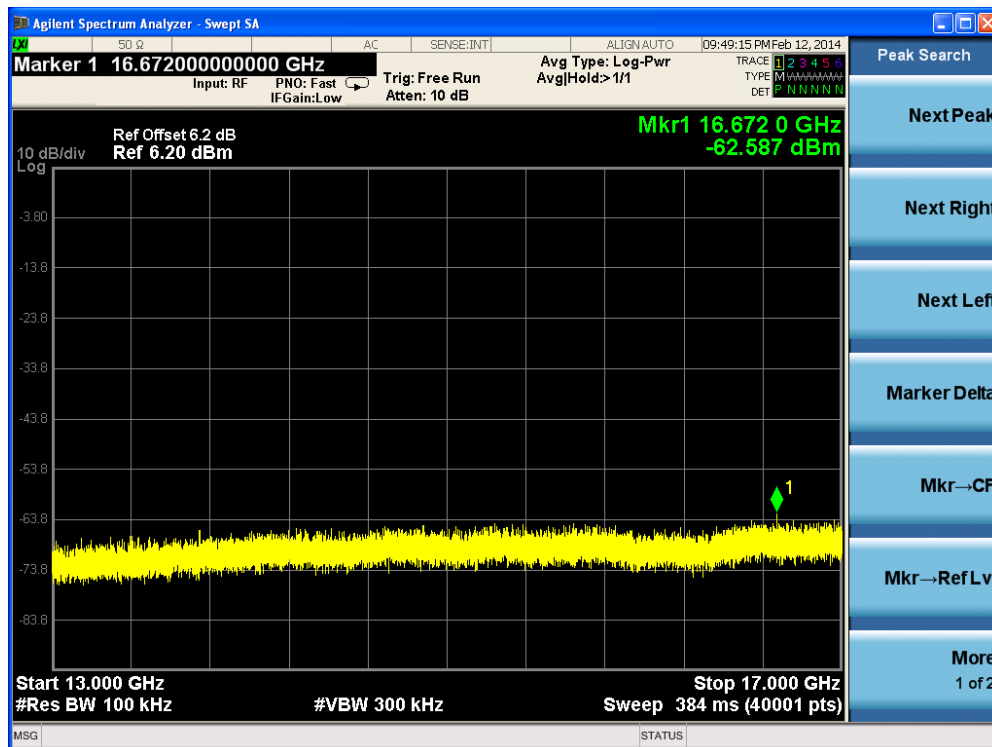

Channel 11 (2462MHz)-3

Channel 11 (2462MHz)-4

Channel 11 (2462MHz)-5

Channel 11 (2462MHz)-6

Channel 11 (2462MHz)-7

Product	:	IP-STB
Test Item	:	RF Antenna Conducted Spurious
Test Site	:	TR-8
Test Mode	:	Mode 3: Transmit by 802.11a (Ant 1)

Channel 149 (5745MHz)-1

Channel 149 (5745MHz)-2

Channel 149 (5745MHz)-3

Channel 149 (5745MHz)-4

Channel 149 (5745MHz)-5

Channel 149 (5745MHz)-6

Channel 149 (5745MHz)-7

Channel 149 (5745MHz)-8