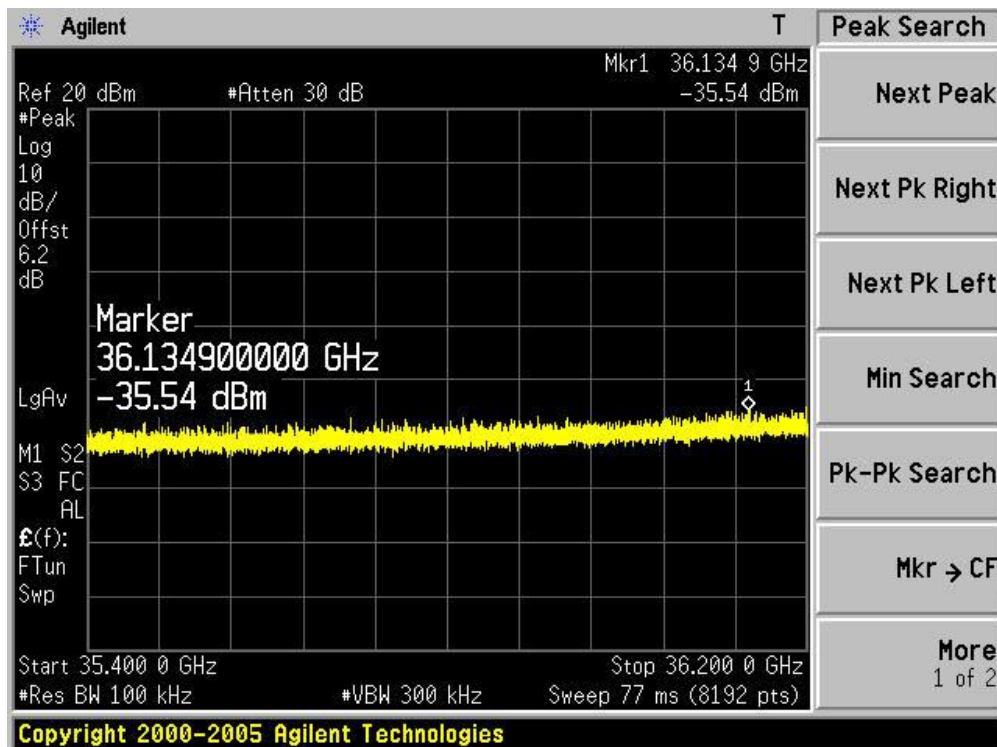

Channel 159 (5795MHz)-20

Channel 159 (5795MHz)-21

Channel 159 (5795MHz)-22

Channel 159 (5795MHz)-23

Channel 159 (5795MHz)-24

Channel 159 (5795MHz)-25

Channel 159 (5795MHz)-26

Product	: IP-STB
Test Item	: RF Antenna Conducted Spurious
Test Site	: TR-8
Test Mode	: Mode 1: Transmit by 802.11b (Ant 1)