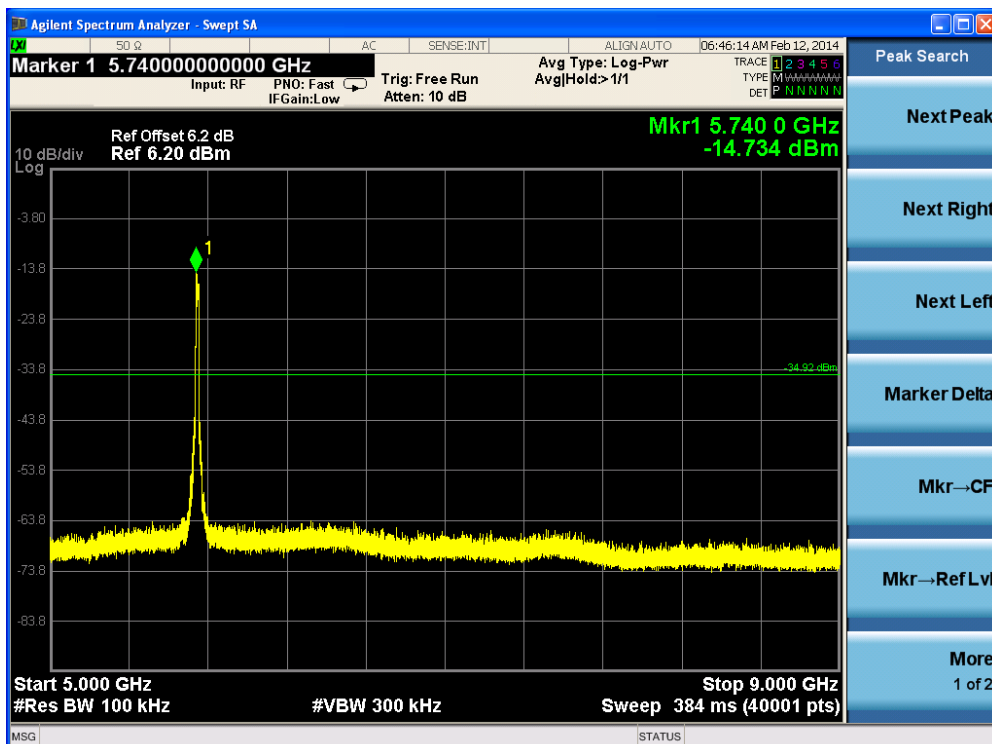

Channel 149 (5745MHz)-3