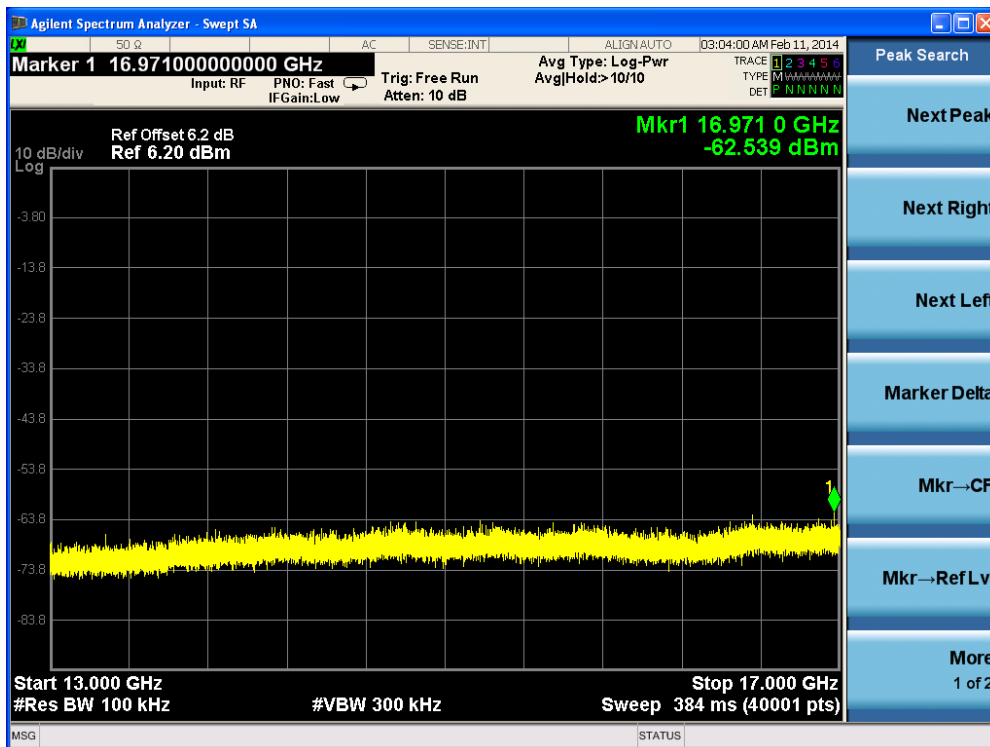

Channel 159 (5795MHz)-20

Channel 159 (5795MHz)-21

Channel 159 (5795MHz)-22

Channel 159 (5795MHz)-23

Channel 159 (5795MHz)-24

Channel 159 (5795MHz)-25

Channel 159 (5795MHz)-26

Product	: IP-STB
Test Item	: RF Antenna Conducted Spurious
Test Site	: TR-8
Test Mode	: Mode 1: Transmit by 802.11b (Ant 1)

Channel 01 (2412MHz)-1

Channel 01 (2412MHz)-2

Channel 01 (2412MHz)-3

Channel 01 (2412MHz)-4

Channel 01 (2412MHz)-5

Channel 01 (2412MHz)-6

Channel 01 (2412MHz)-7

Channel 06 (2437MHz)-1

Channel 11 (2462MHz)-3

Channel 11 (2462MHz)-4

Channel 11 (2462MHz)-5

Channel 11 (2462MHz)-6

Channel 11 (2462MHz)-7

Product	:	IP-STB
Test Item	:	RF Antenna Conducted Spurious
Test Site	:	TR-8
Test Mode	:	Mode 2: Transmit by 802.11g (Ant 0)