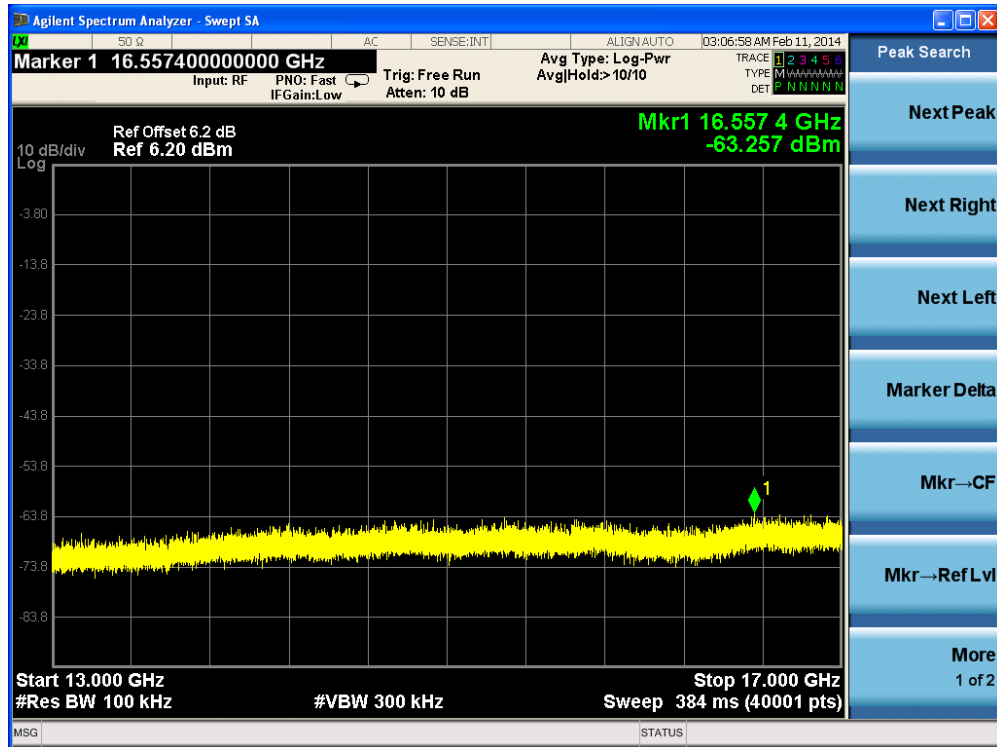

Channel 06 (2437MHz)-5