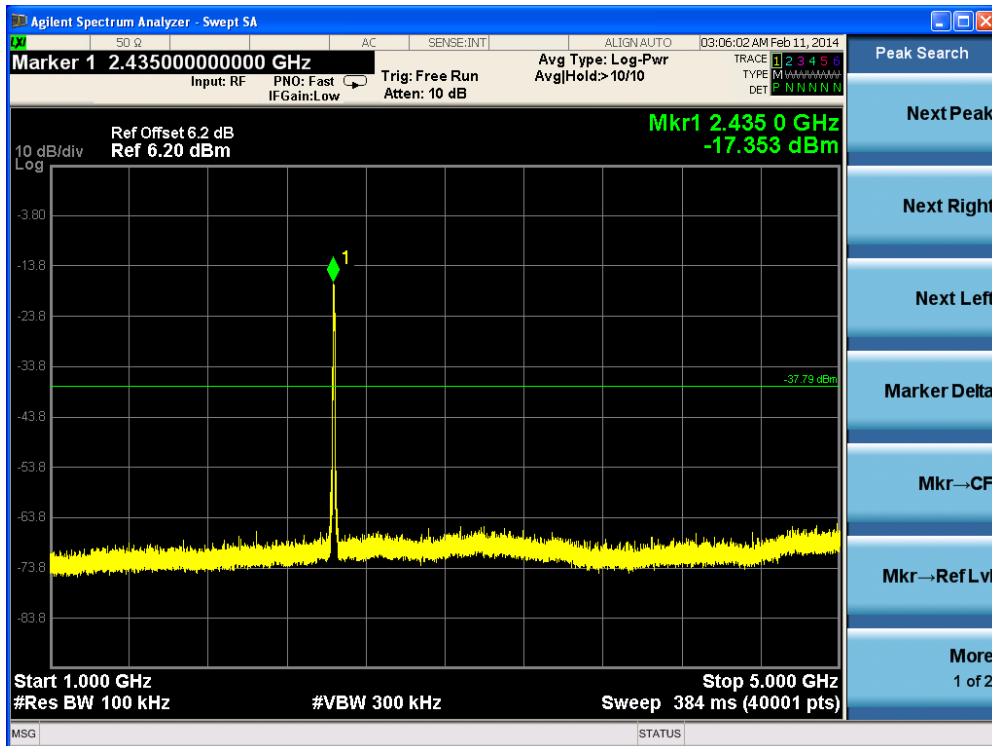

Channel 06 (2437MHz)-2