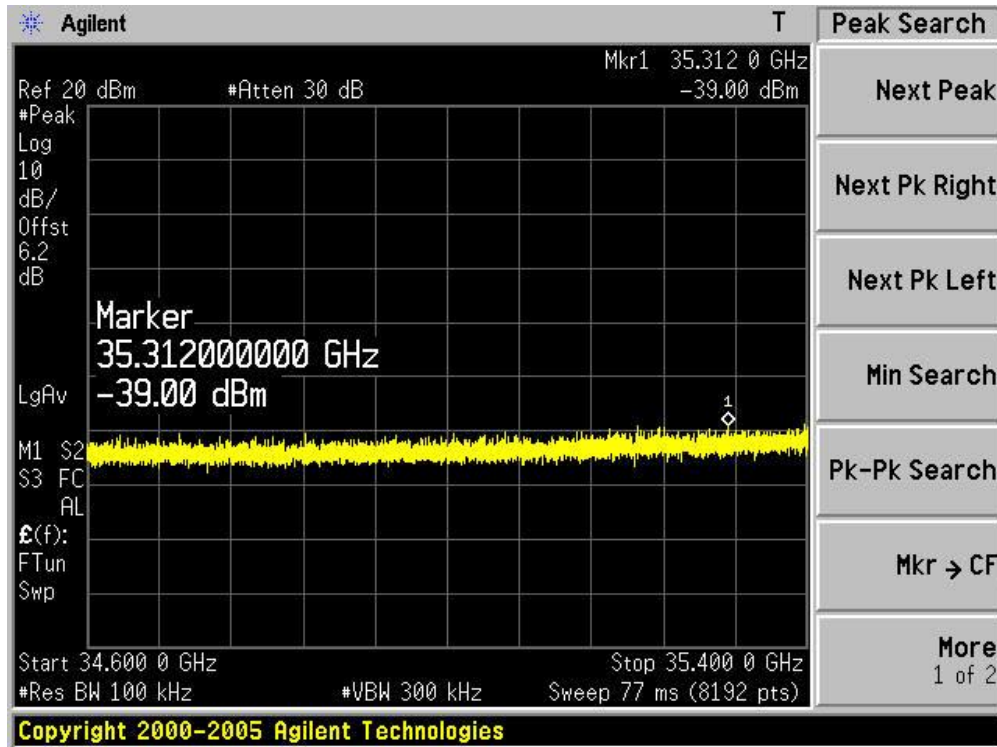

Channel 159 (5795MHz)-20

Channel 159 (5795MHz)-21

Channel 159 (5795MHz)-22

Channel 159 (5795MHz)-23

Channel 159 (5795MHz)-24

Channel 159 (5795MHz)-25

Channel 159 (5795MHz)-26

Product	: IP-STB
Test Item	: RF Antenna Conducted Spurious
Test Site	: TR-8
Test Mode	: Mode 1: Transmit by 802.11b (Ant 1)