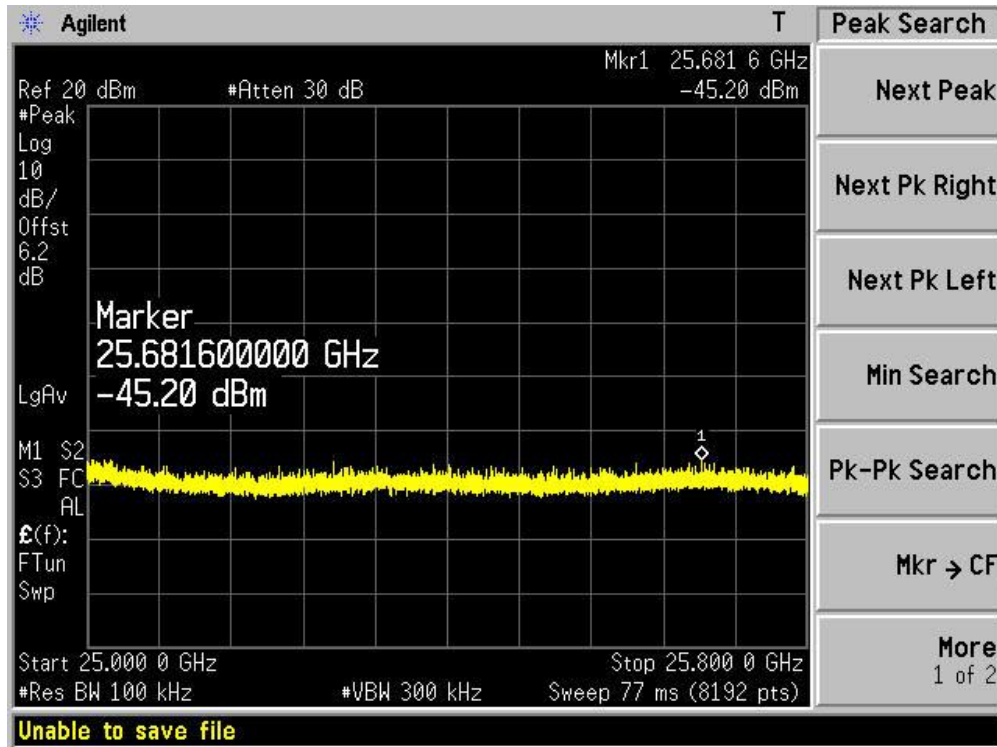

Channel 149 (5745MHz)-8