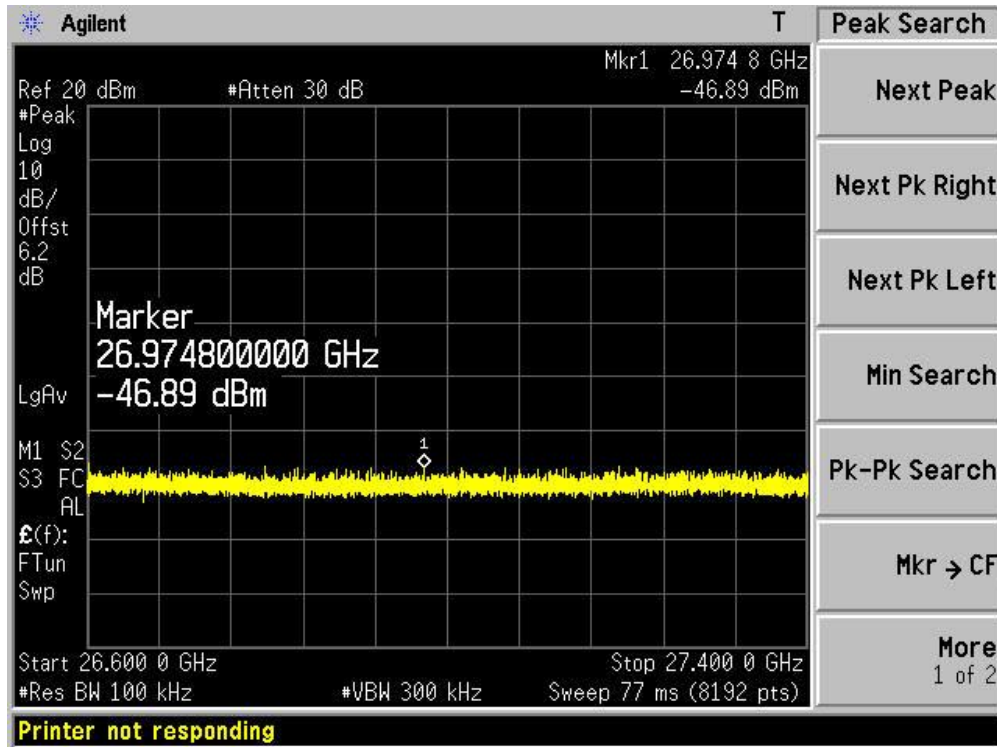

Channel 149 (5745MHz)-10