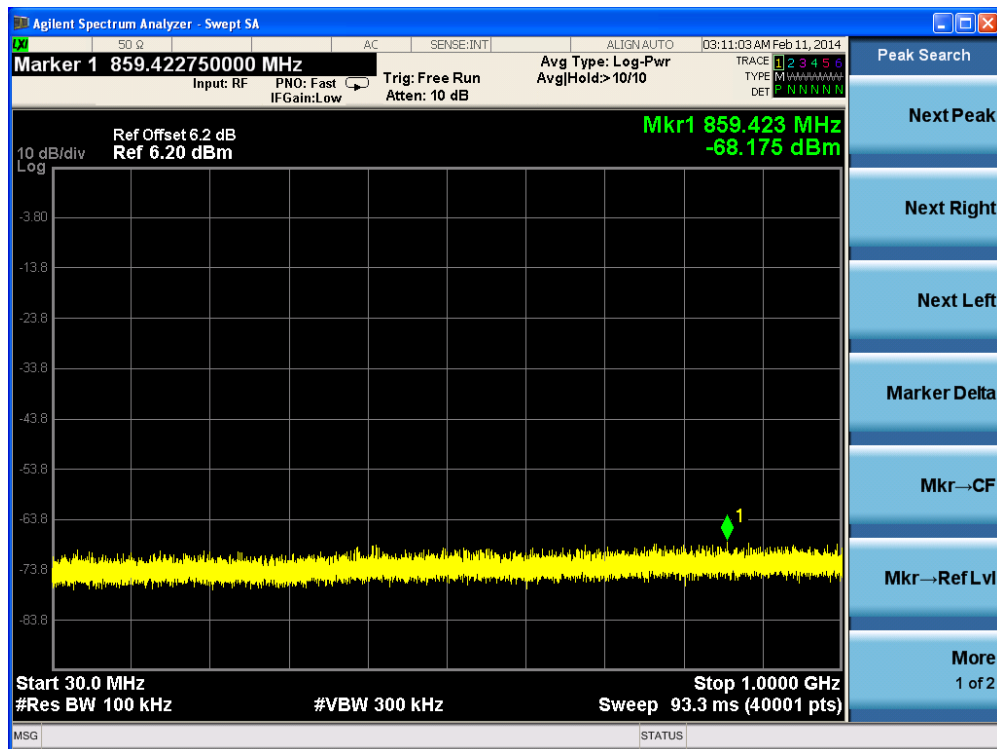

Product	:	IP-STB
Test Item	:	RF Antenna Conducted Spurious
Test Site	:	TR-8
Test Mode	:	Mode 2: Transmit by 802.11g (Ant 0)

Channel 01 (2412MHz)-1