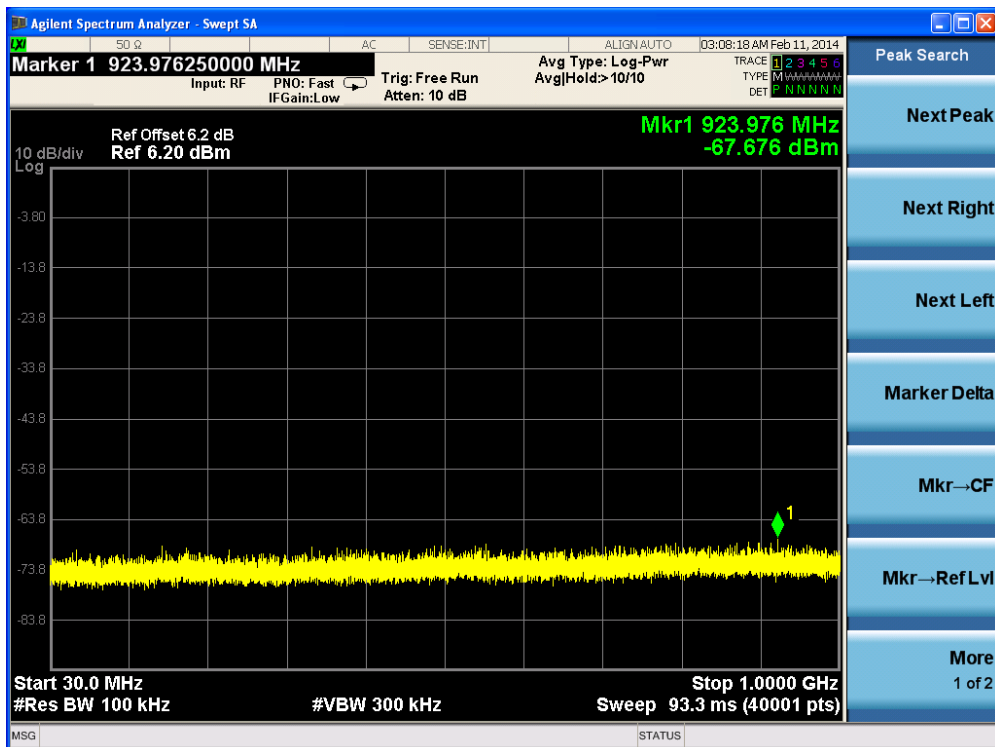

Channel 11 (2462MHz)-1