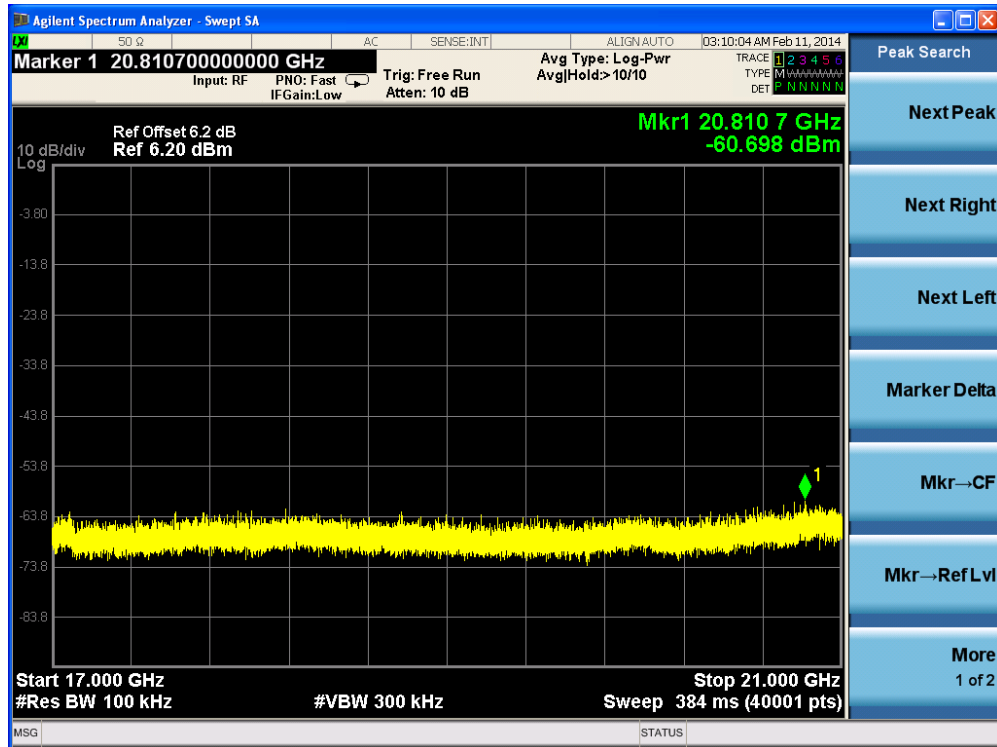

Channel 11 (2462MHz)-3

Channel 11 (2462MHz)-4

Channel 11 (2462MHz)-5

Channel 11 (2462MHz)-6

Channel 11 (2462MHz)-7

Product	:	IP-STB
Test Item	:	RF Antenna Conducted Spurious
Test Site	:	TR-8
Test Mode	:	Mode 2: Transmit by 802.11g (Ant 0)