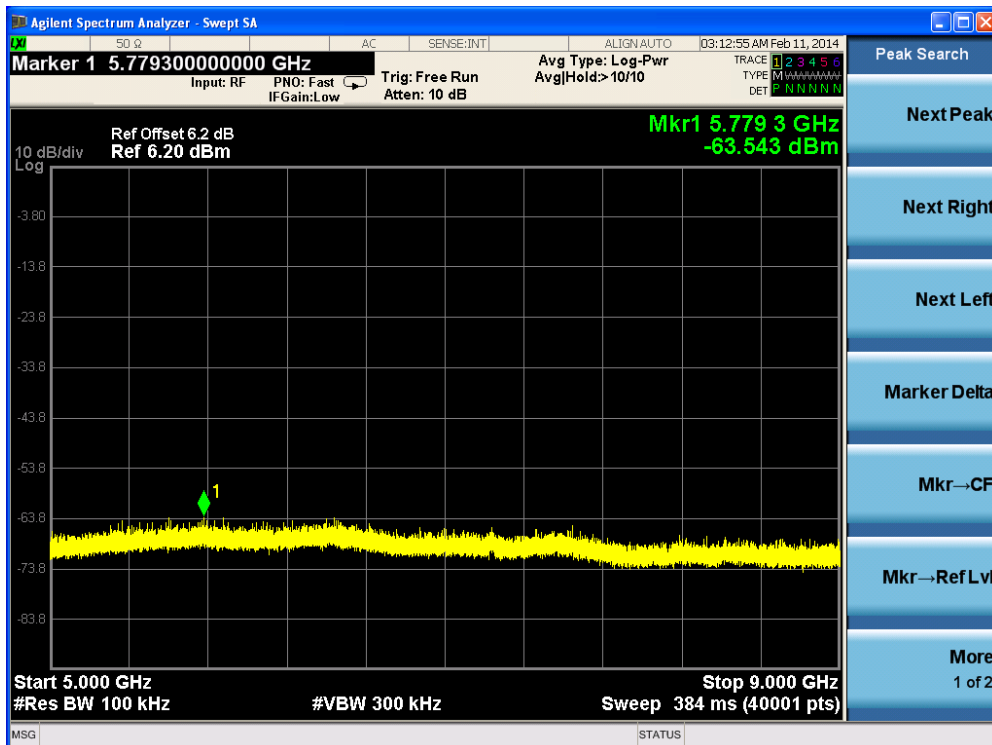

Channel 01 (2412MHz)-3