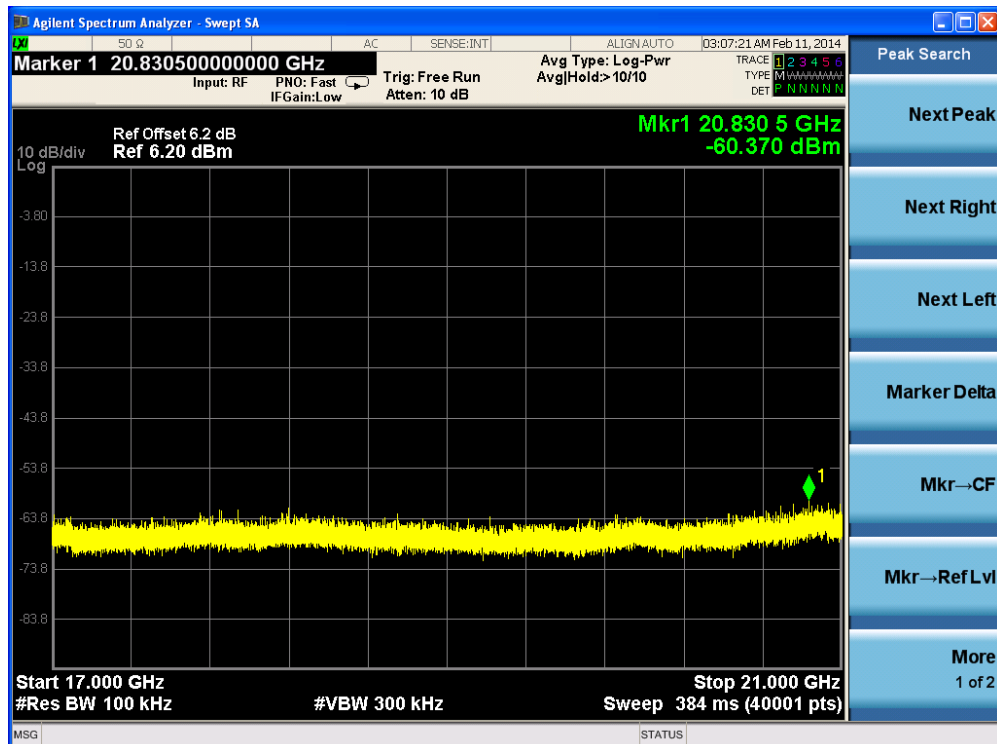

Channel 06 (2437MHz)-6