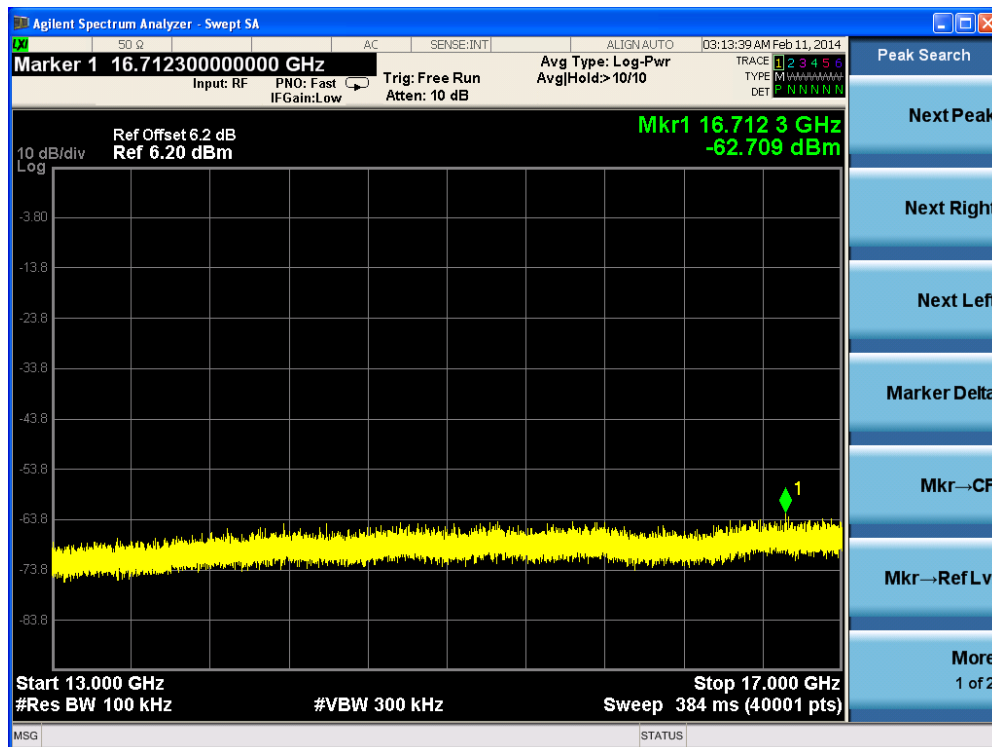

Channel 11 (2462MHz)-3

Channel 11 (2462MHz)-4

Channel 11 (2462MHz)-5

Channel 11 (2462MHz)-6

Channel 11 (2462MHz)-7

Product	:	IP-STB
Test Item	:	RF Antenna Conducted Spurious
Test Site	:	TR-8
Test Mode	:	Mode 2: Transmit by 802.11g (Ant 0)

Channel 01 (2412MHz)-1

Channel 01 (2412MHz)-2

Channel 01 (2412MHz)-3

Channel 01 (2412MHz)-4

Channel 01 (2412MHz)-5

Channel 01 (2412MHz)-6

Channel 01 (2412MHz)-7

Channel 06 (2437MHz)-1