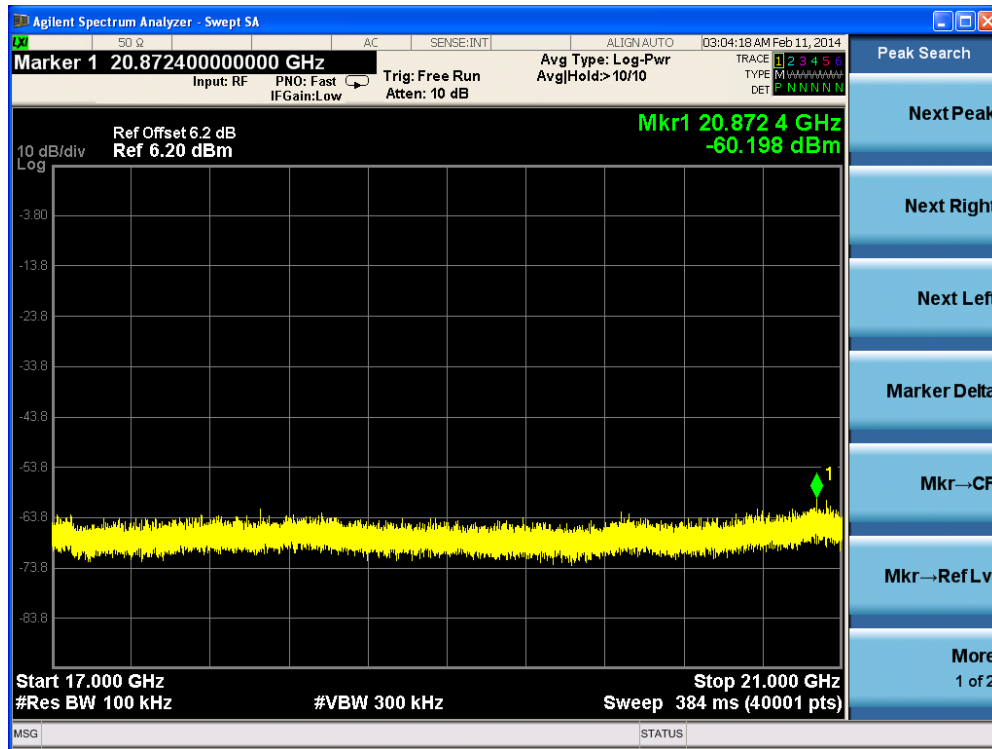

Channel 159 (5795MHz)-20

Channel 159 (5795MHz)-21

Channel 159 (5795MHz)-22

Channel 159 (5795MHz)-23

Channel 159 (5795MHz)-24

Channel 159 (5795MHz)-25

Channel 159 (5795MHz)-26

Product	: IP-STB
Test Item	: RF Antenna Conducted Spurious
Test Site	: TR-8
Test Mode	: Mode 1: Transmit by 802.11b (Ant 1)

Channel 01 (2412MHz)-1

Channel 01 (2412MHz)-2

Channel 01 (2412MHz)-3

Channel 01 (2412MHz)-4

Channel 01 (2412MHz)-5

Channel 01 (2412MHz)-6

Channel 01 (2412MHz)-7

Channel 06 (2437MHz)-1

Channel 11 (2462MHz)-3

Channel 11 (2462MHz)-4

Channel 11 (2462MHz)-5

Channel 11 (2462MHz)-6

Channel 11 (2462MHz)-7

Product	:	IP-STB
Test Item	:	RF Antenna Conducted Spurious
Test Site	:	TR-8
Test Mode	:	Mode 2: Transmit by 802.11g (Ant 0)