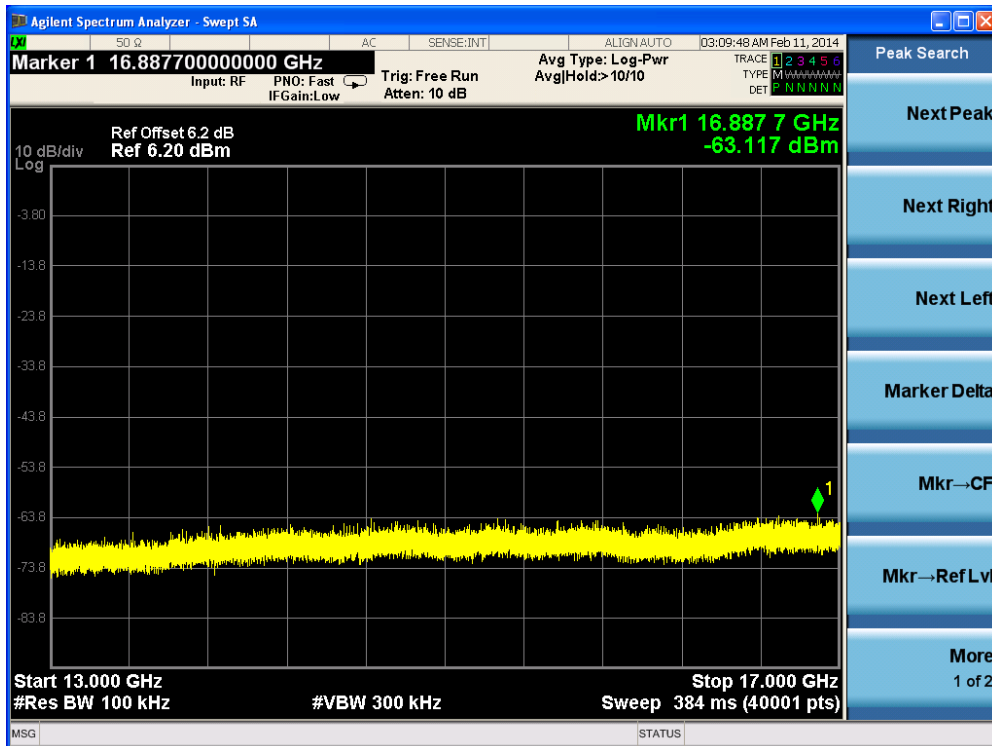

Channel 11 (2462MHz)-3

Channel 11 (2462MHz)-4

Channel 11 (2462MHz)-5

Channel 11 (2462MHz)-6

Channel 11 (2462MHz)-7

Product	:	IP-STB
Test Item	:	RF Antenna Conducted Spurious
Test Site	:	TR-8
Test Mode	:	Mode 2: Transmit by 802.11g (Ant 0)