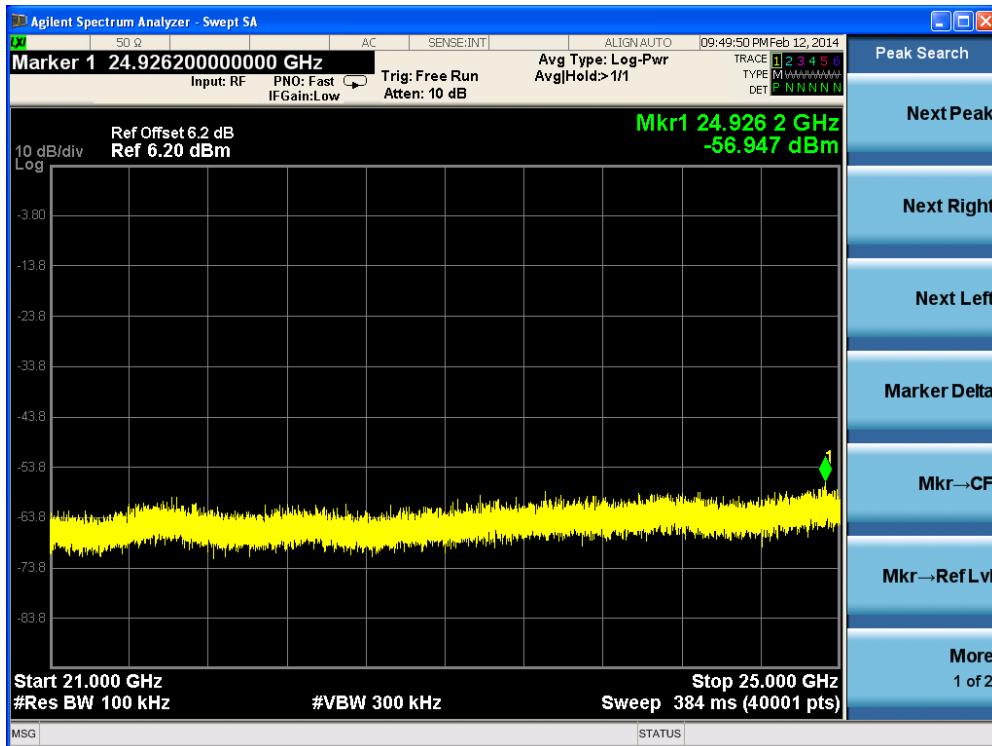

Channel 11 (2462MHz)-3

Channel 11 (2462MHz)-4

Channel 11 (2462MHz)-5

Channel 11 (2462MHz)-6

Channel 11 (2462MHz)-7

Product	:	IP-STB
Test Item	:	RF Antenna Conducted Spurious
Test Site	:	TR-8
Test Mode	:	Mode 3: Transmit by 802.11a (Ant 1)

Channel 149 (5745MHz)-1

Channel 149 (5745MHz)-2

Channel 149 (5745MHz)-3

Channel 149 (5745MHz)-4

Channel 149 (5745MHz)-5

Channel 149 (5745MHz)-6

Channel 149 (5745MHz)-7

Channel 149 (5745MHz)-8