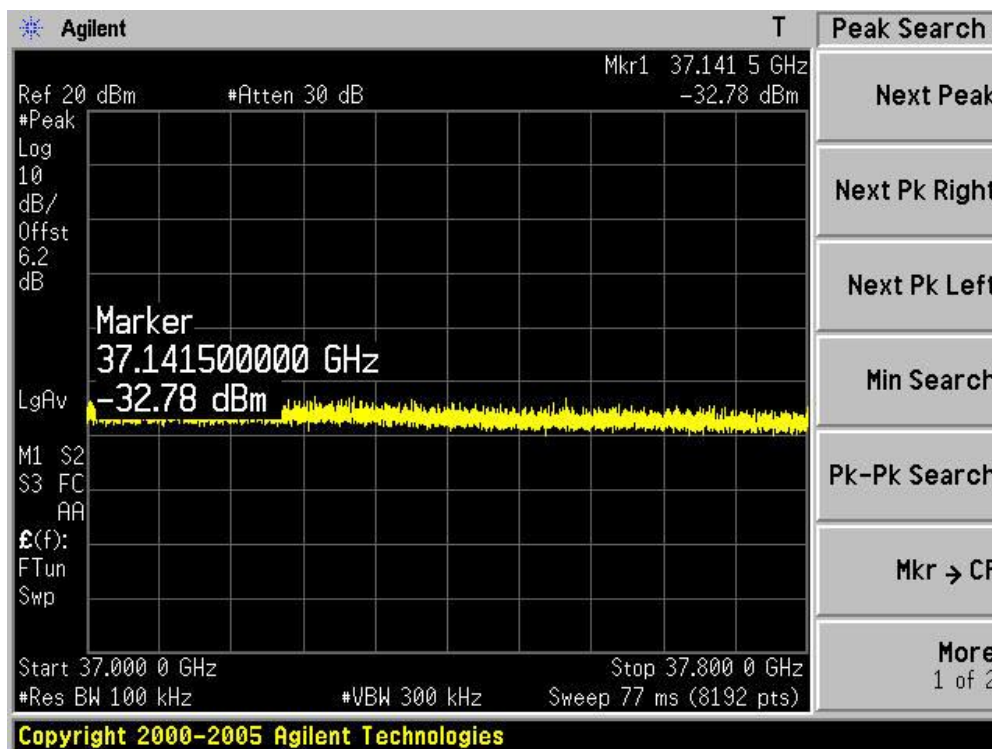

Channel 159 (5795MHz)-20

Channel 159 (5795MHz)-21

Channel 159 (5795MHz)-22

Channel 159 (5795MHz)-23

Channel 159 (5795MHz)-24

Channel 159 (5795MHz)-25

Channel 159 (5795MHz)-26

Product	: IP-STB
Test Item	: RF Antenna Conducted Spurious
Test Site	: TR-8
Test Mode	: Mode 1: Transmit by 802.11b (Ant 1)