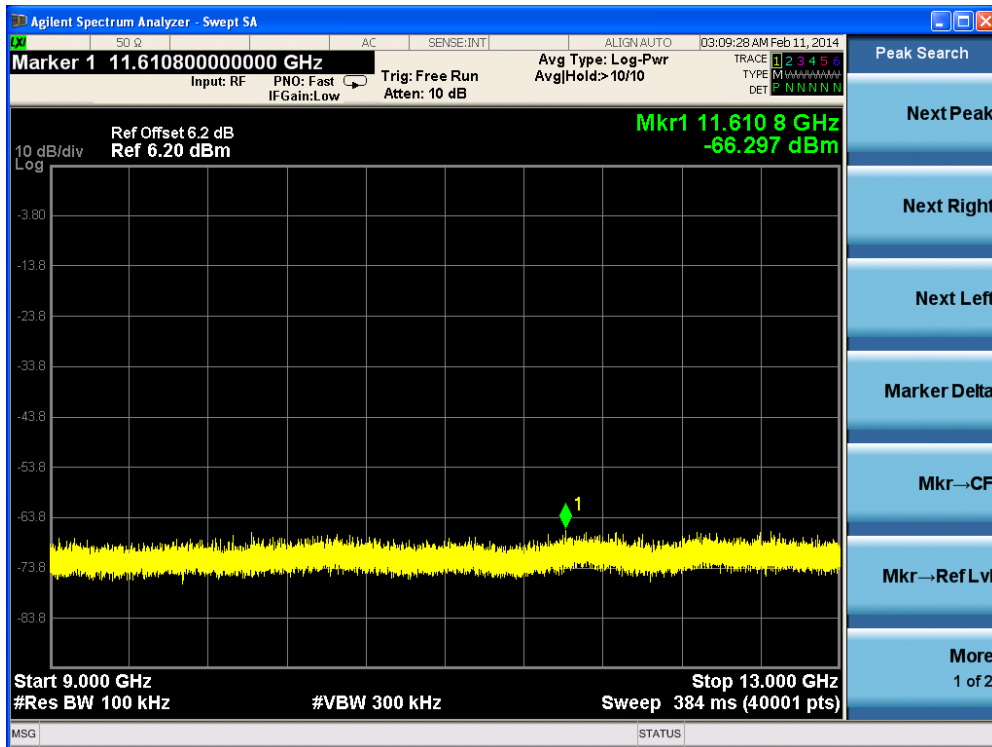

Channel 11 (2462MHz)-3

Channel 11 (2462MHz)-4

Channel 11 (2462MHz)-5

Channel 11 (2462MHz)-6

Channel 11 (2462MHz)-7

Product	:	IP-STB
Test Item	:	RF Antenna Conducted Spurious
Test Site	:	TR-8
Test Mode	:	Mode 2: Transmit by 802.11g (Ant 0)