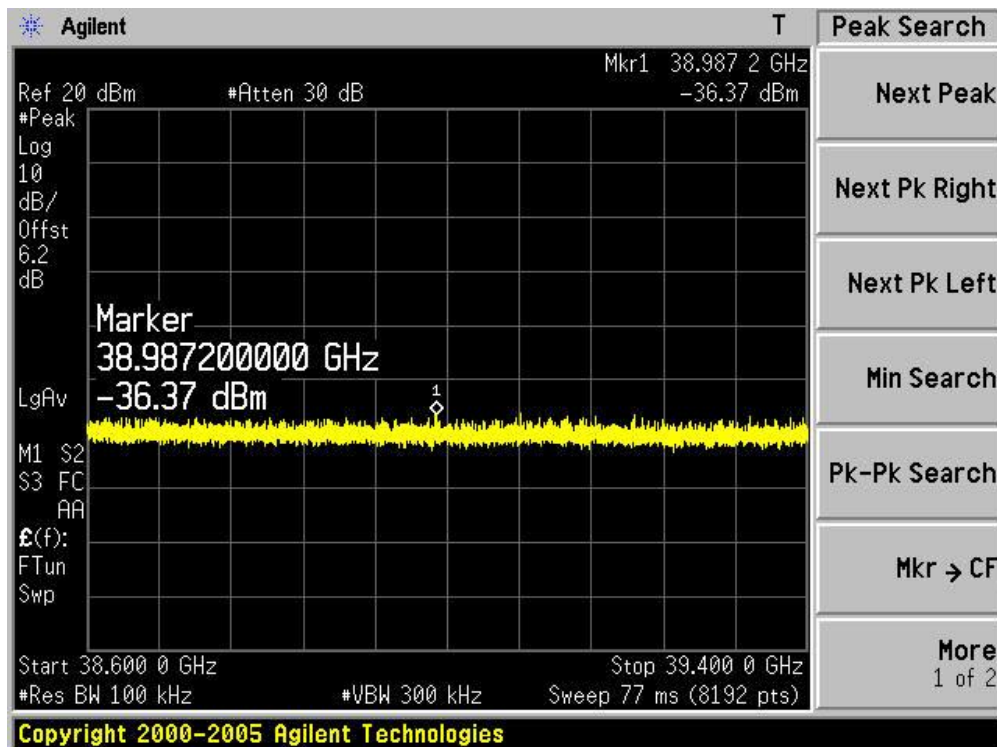

Channel 159 (5795MHz)-20

Channel 159 (5795MHz)-21

Channel 159 (5795MHz)-22

Channel 159 (5795MHz)-23

Channel 159 (5795MHz)-24

Channel 159 (5795MHz)-25

Channel 159 (5795MHz)-26

Product	: IP-STB
Test Item	: RF Antenna Conducted Spurious
Test Site	: TR-8
Test Mode	: Mode 1: Transmit by 802.11b (Ant 1)