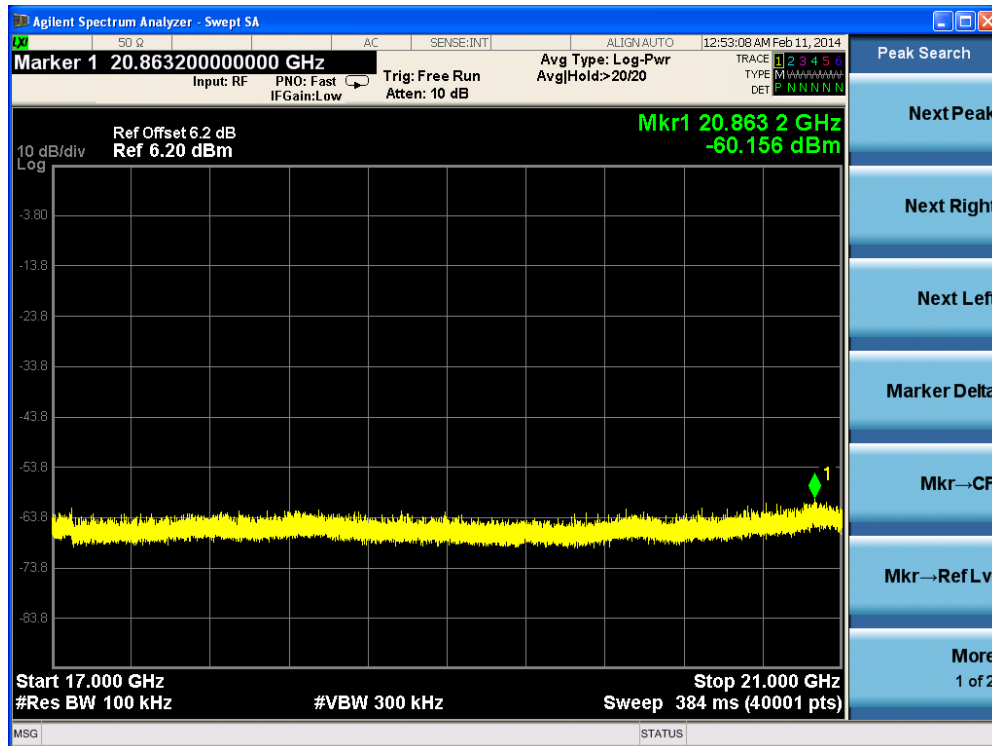

Channel 11 (2462MHz)-6