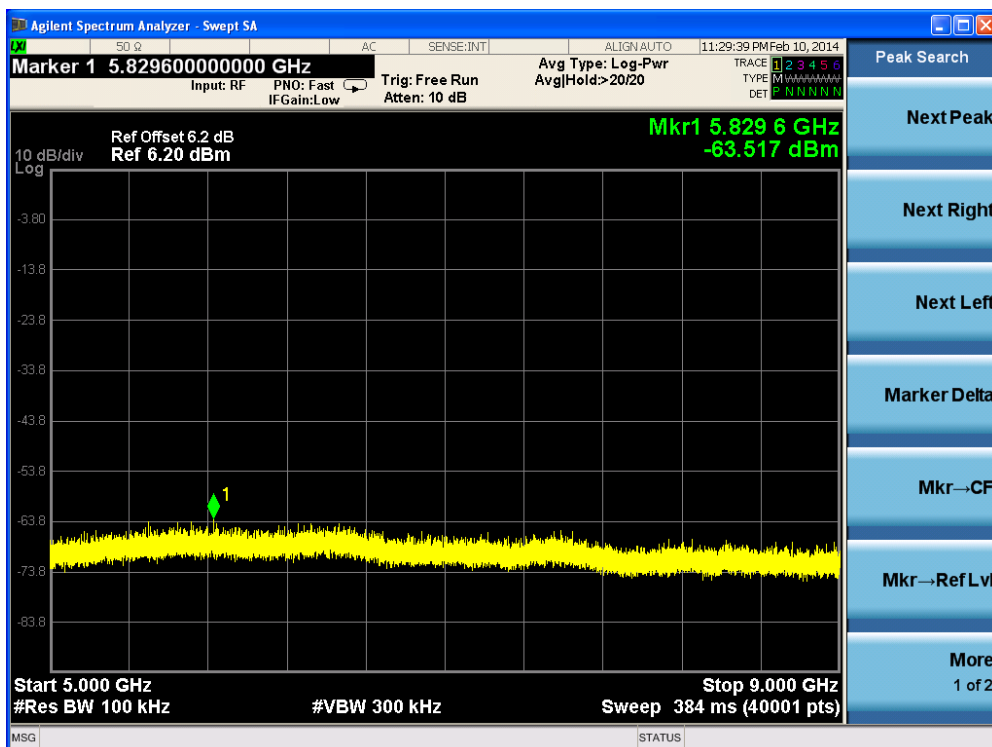

Channel 165 (5825MHz)-23

Channel 165 (5825MHz)-24

Channel 165 (5825MHz)-25

Channel 165 (5825MHz)-26

Product	: IP-STB
Test Item	: RF Antenna Conducted Spurious
Test Site	: TR-8
Test Mode	: Mode 4: Transmit by 802.11n(20MHz) (Ant 0)

Channel 01 (2412MHz)-1

Channel 01 (2412MHz)-2

Channel 01 (2412MHz)-3

Channel 01 (2412MHz)-4

Channel 01 (2412MHz)-5

Channel 01 (2412MHz)-6

Channel 06 (2437MHz)-2

Channel 06 (2437MHz)-3