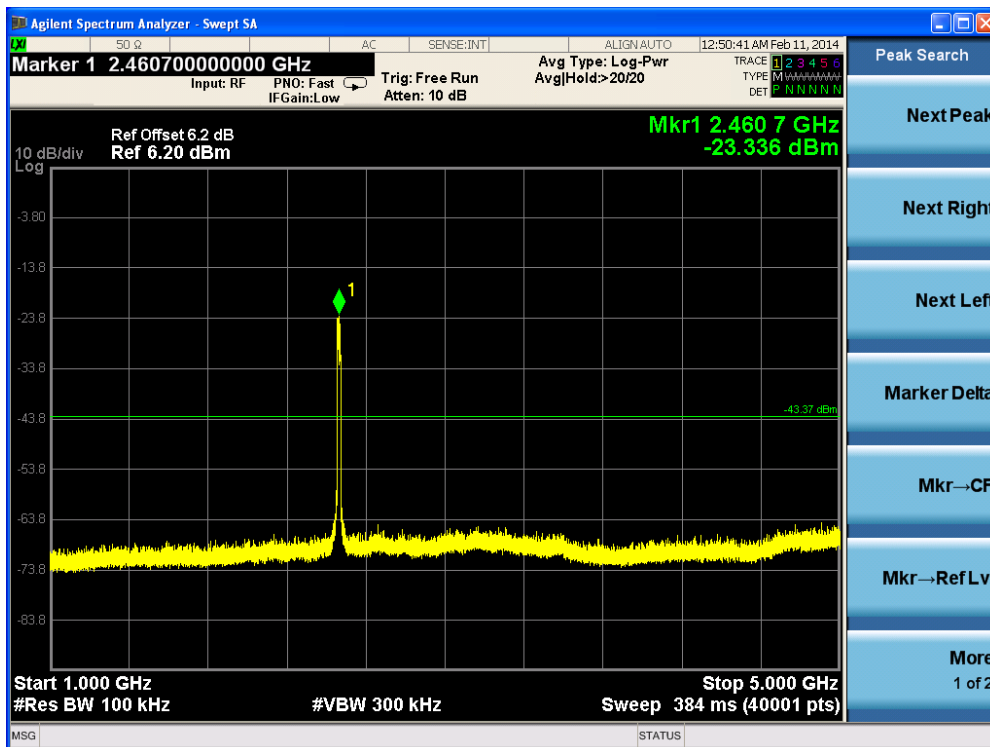

Channel 11 (2462MHz)-2