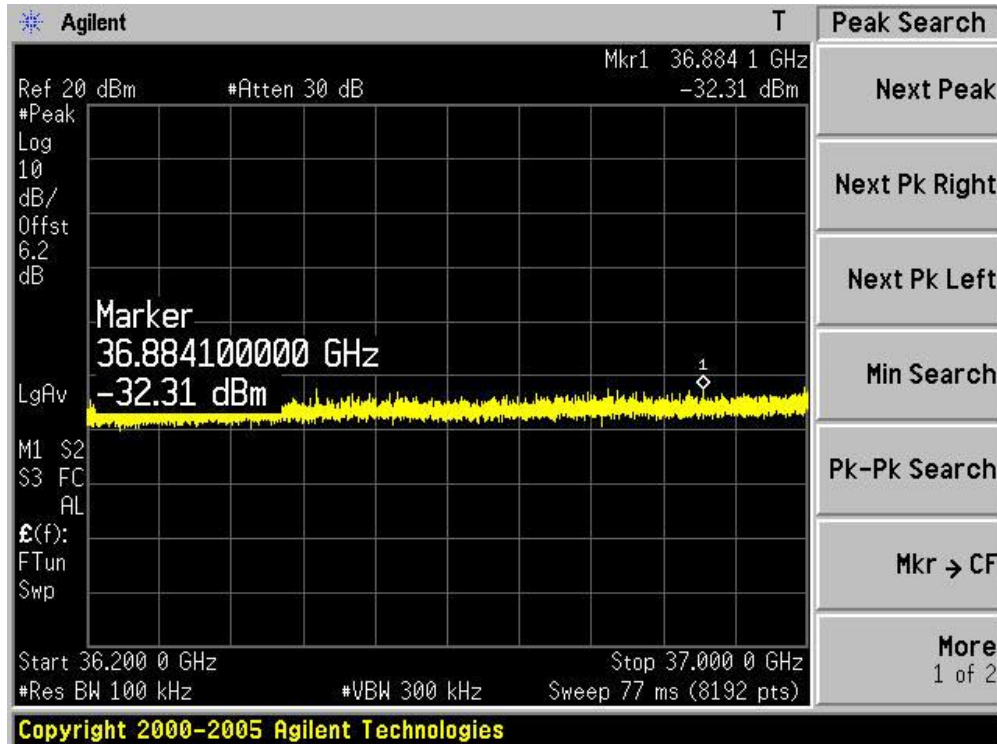

Channel 165 (5825MHz)-15

Channel 165 (5825MHz)-16

Channel 165 (5825MHz)-17

Channel 165 (5825MHz)-18

Channel 165 (5825MHz)-19

Channel 165 (5825MHz)-20

Channel 165 (5825MHz)-21

Channel 165 (5825MHz)-22

Channel 165 (5825MHz)-23

Channel 165 (5825MHz)-24

Channel 165 (5825MHz)-25

Channel 165 (5825MHz)-26

Product	: IP-STB
Test Item	: RF Antenna Conducted Spurious
Test Site	: TR-8
Test Mode	: Mode 4: Transmit by 802.11n(20MHz) (Ant 0)