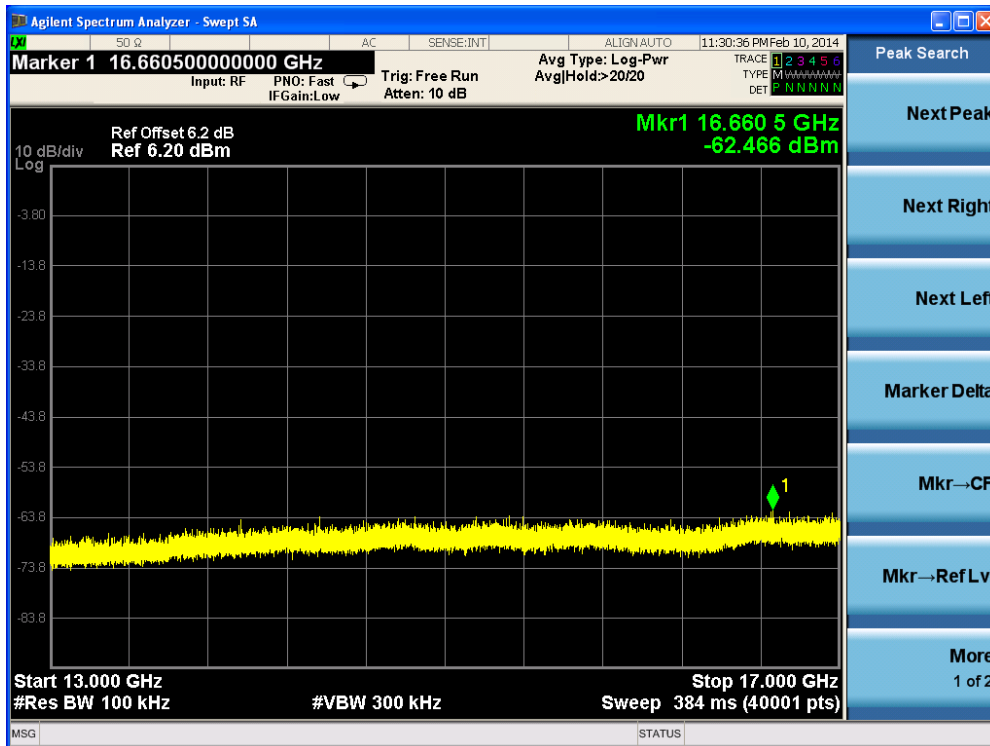

Channel 06 (2437MHz)-5