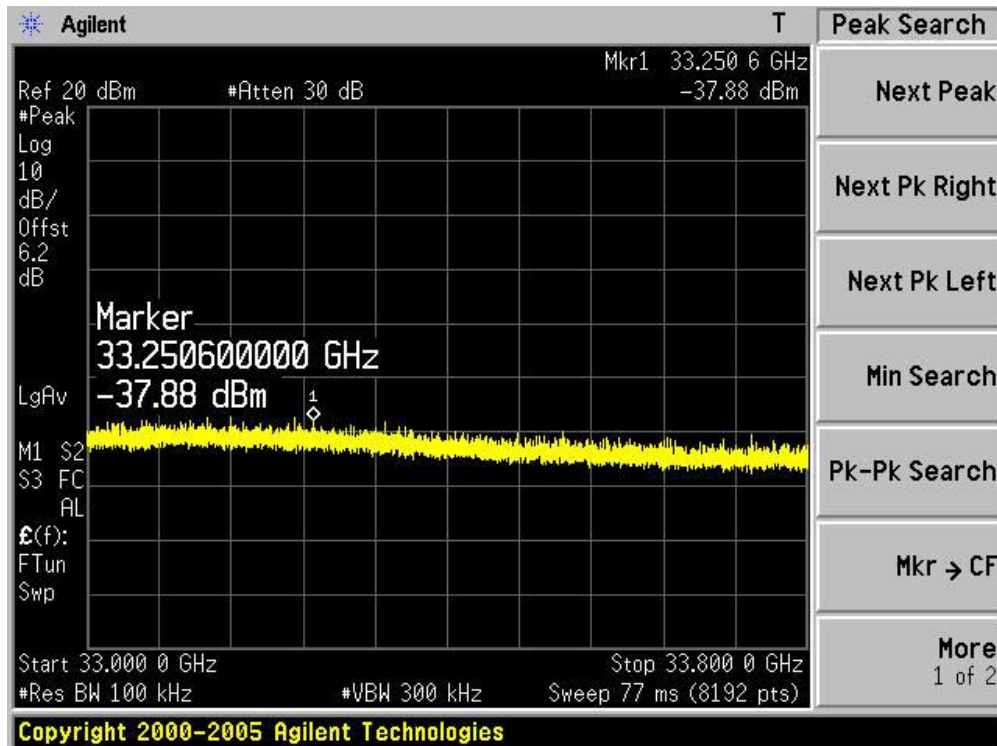

Channel 165 (5825MHz)-15

Channel 165 (5825MHz)-16

Channel 165 (5825MHz)-17

Channel 165 (5825MHz)-18

Channel 165 (5825MHz)-19

Channel 165 (5825MHz)-20

Channel 165 (5825MHz)-21

Channel 165 (5825MHz)-22

Channel 165 (5825MHz)-23

Channel 165 (5825MHz)-24

Channel 165 (5825MHz)-25

Channel 165 (5825MHz)-26

Product	: IP-STB
Test Item	: RF Antenna Conducted Spurious
Test Site	: TR-8
Test Mode	: Mode 4: Transmit by 802.11n(20MHz) (Ant 0)