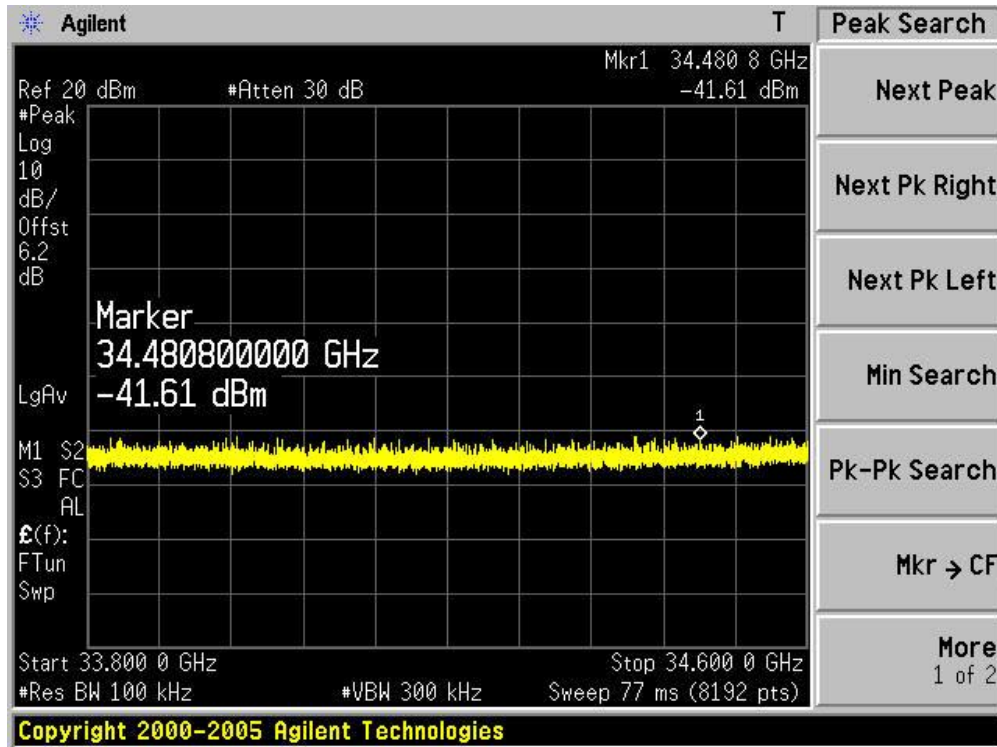

Channel 165 (5825MHz)-15

Channel 165 (5825MHz)-16

Channel 165 (5825MHz)-17

Channel 165 (5825MHz)-18

Channel 165 (5825MHz)-19

Channel 165 (5825MHz)-20

Channel 165 (5825MHz)-21

Channel 165 (5825MHz)-22

Channel 165 (5825MHz)-23

Channel 165 (5825MHz)-24

Channel 165 (5825MHz)-25

Channel 165 (5825MHz)-26

Product	: IP-STB
Test Item	: RF Antenna Conducted Spurious
Test Site	: TR-8
Test Mode	: Mode 4: Transmit by 802.11n(20MHz) (Ant 0)