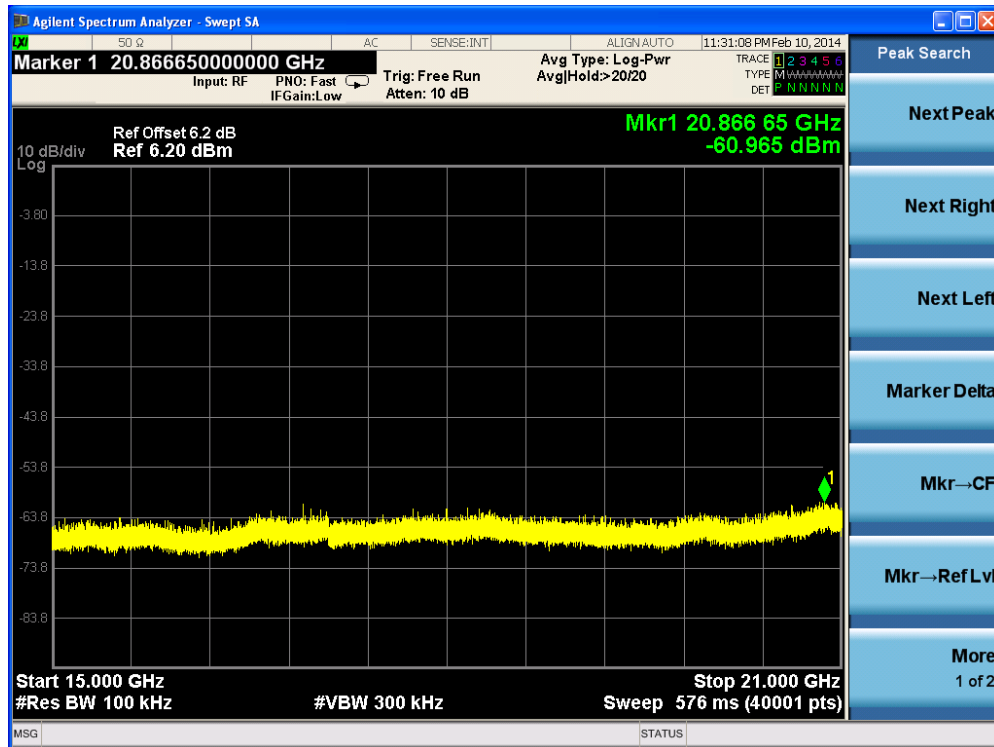

Channel 06 (2437MHz)-6