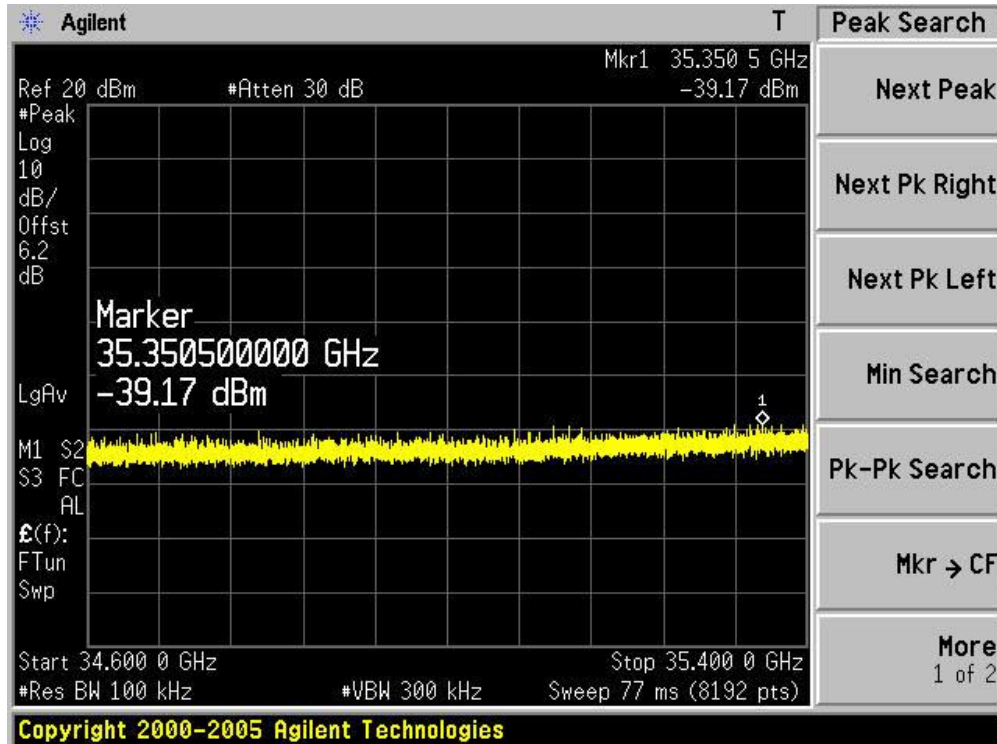

Channel 165 (5825MHz)-15

Channel 165 (5825MHz)-16

Channel 165 (5825MHz)-17

Channel 165 (5825MHz)-18

Channel 165 (5825MHz)-19

Channel 165 (5825MHz)-20

Channel 165 (5825MHz)-21

Channel 165 (5825MHz)-22

Channel 165 (5825MHz)-23

Channel 165 (5825MHz)-24

Channel 165 (5825MHz)-25

Channel 165 (5825MHz)-26

Product	: IP-STB
Test Item	: RF Antenna Conducted Spurious
Test Site	: TR-8
Test Mode	: Mode 4: Transmit by 802.11n(20MHz) (Ant 0)