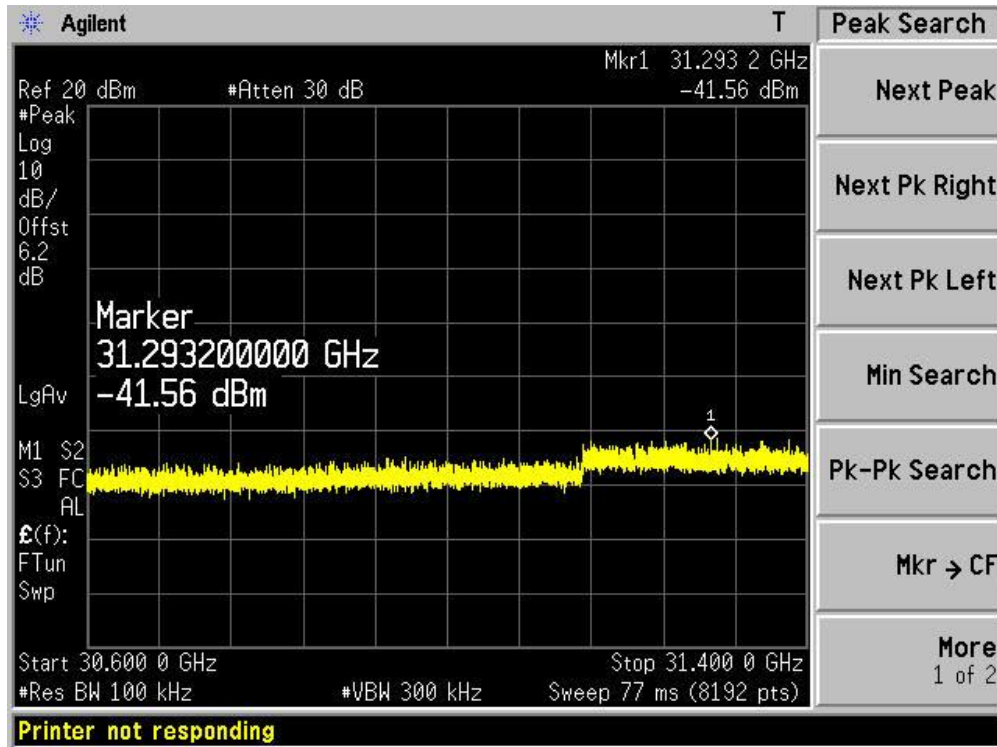

Channel 165 (5825MHz)-15

Channel 165 (5825MHz)-16

Channel 165 (5825MHz)-17

Channel 165 (5825MHz)-18

Channel 165 (5825MHz)-19

Channel 165 (5825MHz)-20

Channel 165 (5825MHz)-21

Channel 165 (5825MHz)-22

Channel 165 (5825MHz)-23

Channel 165 (5825MHz)-24

Channel 165 (5825MHz)-25

Channel 165 (5825MHz)-26

Product	: IP-STB
Test Item	: RF Antenna Conducted Spurious
Test Site	: TR-8
Test Mode	: Mode 4: Transmit by 802.11n(20MHz) (Ant 0)