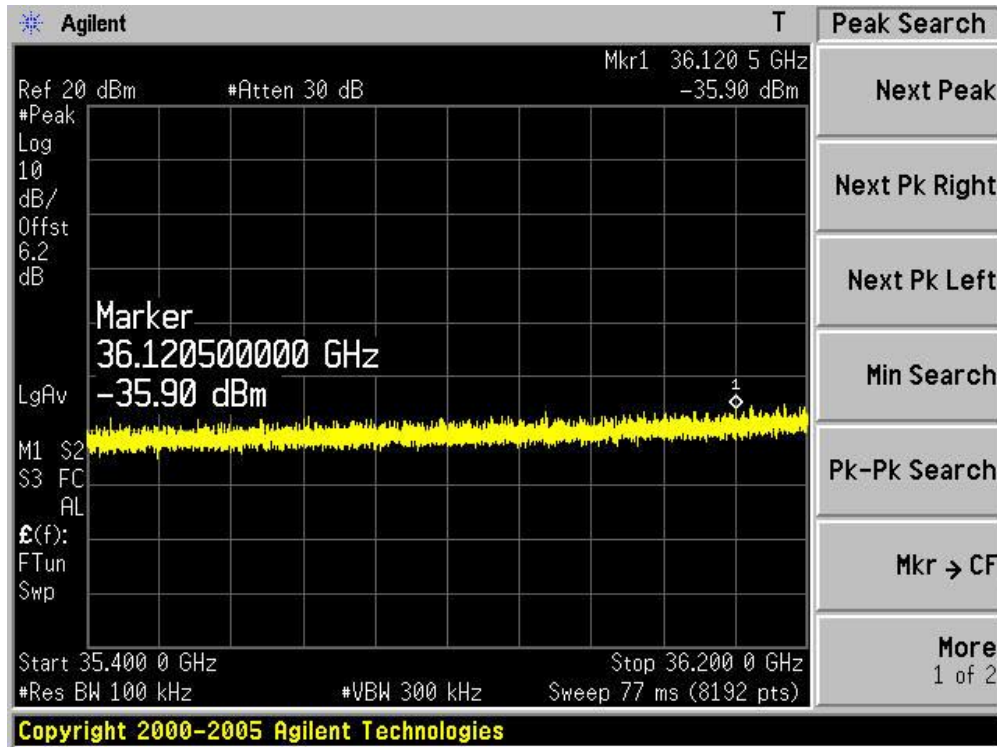

Channel 165 (5825MHz)-15

Channel 165 (5825MHz)-16

Channel 165 (5825MHz)-17

Channel 165 (5825MHz)-18

Channel 165 (5825MHz)-19

Channel 165 (5825MHz)-20

Channel 165 (5825MHz)-21

Channel 165 (5825MHz)-22

Channel 165 (5825MHz)-23

Channel 165 (5825MHz)-24

Channel 165 (5825MHz)-25

Channel 165 (5825MHz)-26

Product	: IP-STB
Test Item	: RF Antenna Conducted Spurious
Test Site	: TR-8
Test Mode	: Mode 4: Transmit by 802.11n(20MHz) (Ant 0)