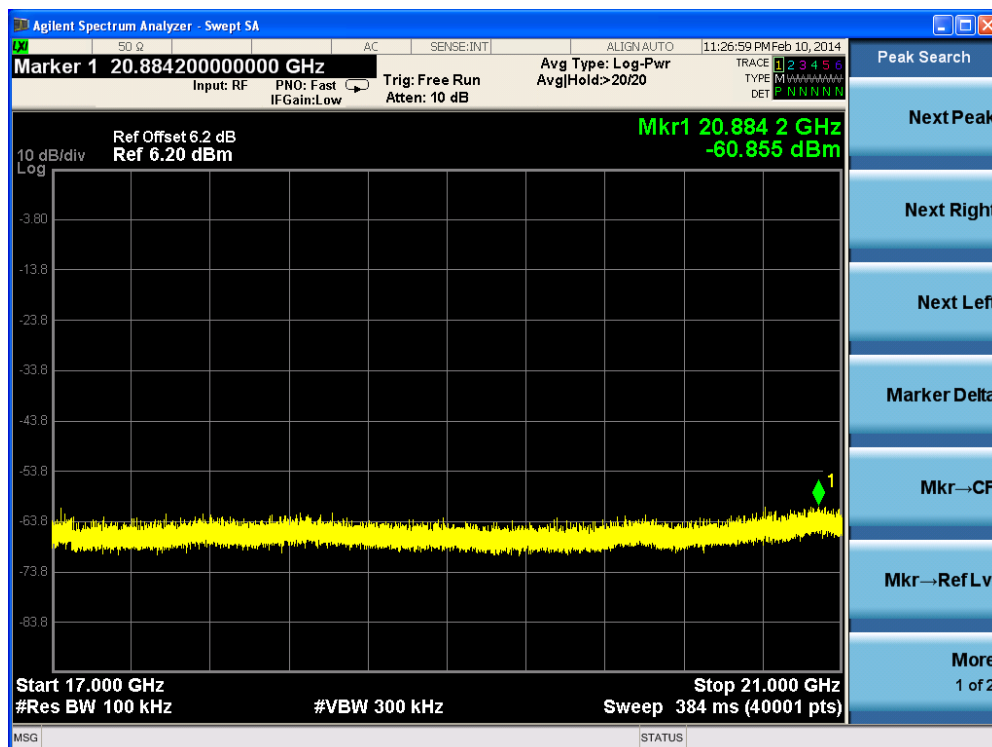

Channel 165 (5825MHz)-23

Channel 165 (5825MHz)-24

Channel 165 (5825MHz)-25

Channel 165 (5825MHz)-26

Product	: IP-STB
Test Item	: RF Antenna Conducted Spurious
Test Site	: TR-8
Test Mode	: Mode 4: Transmit by 802.11n(20MHz) (Ant 0)

Channel 01 (2412MHz)-1

Channel 01 (2412MHz)-2

Channel 01 (2412MHz)-3

Channel 01 (2412MHz)-4

Channel 01 (2412MHz)-5

Channel 01 (2412MHz)-6

Channel 06 (2437MHz)-2

Channel 06 (2437MHz)-3