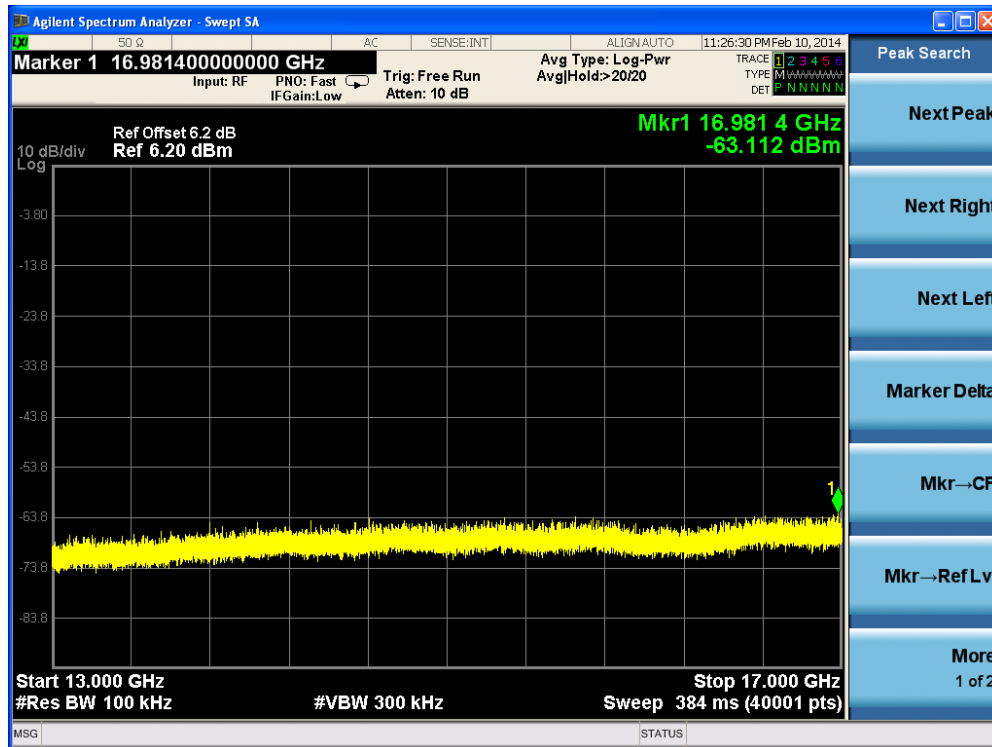

Channel 165 (5825MHz)-23

Channel 165 (5825MHz)-24

Channel 165 (5825MHz)-25

Channel 165 (5825MHz)-26

Product	: IP-STB
Test Item	: RF Antenna Conducted Spurious
Test Site	: TR-8
Test Mode	: Mode 4: Transmit by 802.11n(20MHz) (Ant 0)

Channel 01 (2412MHz)-1

Channel 01 (2412MHz)-2

Channel 01 (2412MHz)-3

Channel 01 (2412MHz)-4

Channel 01 (2412MHz)-5

Channel 01 (2412MHz)-6

Channel 06 (2437MHz)-2

Channel 06 (2437MHz)-3