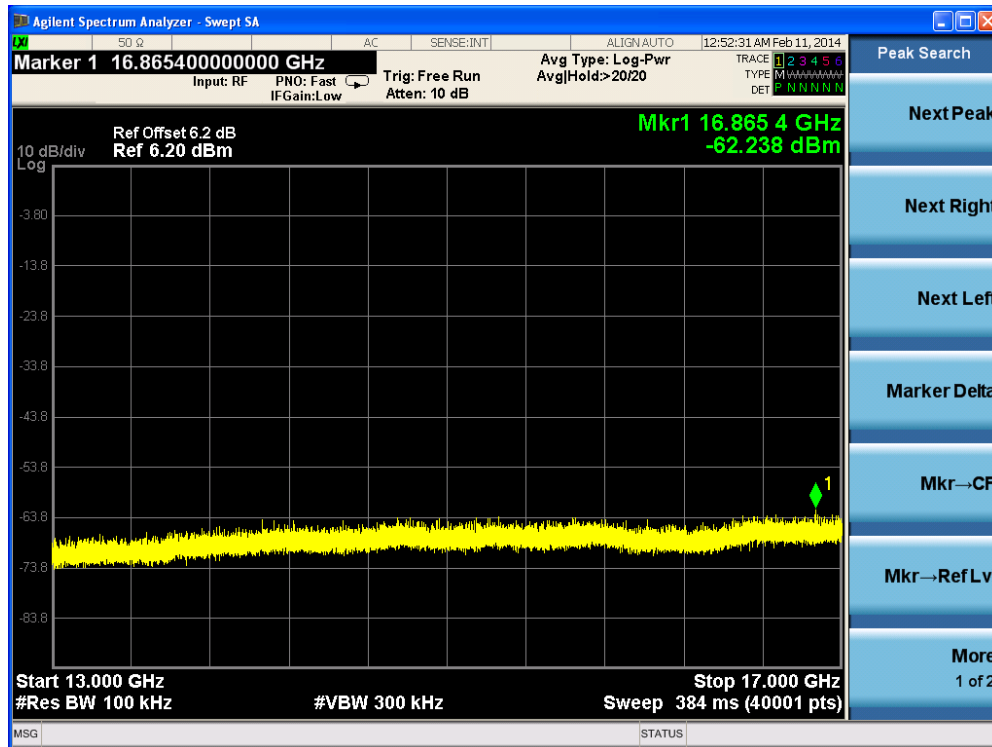

Channel 11 (2462MHz)-5