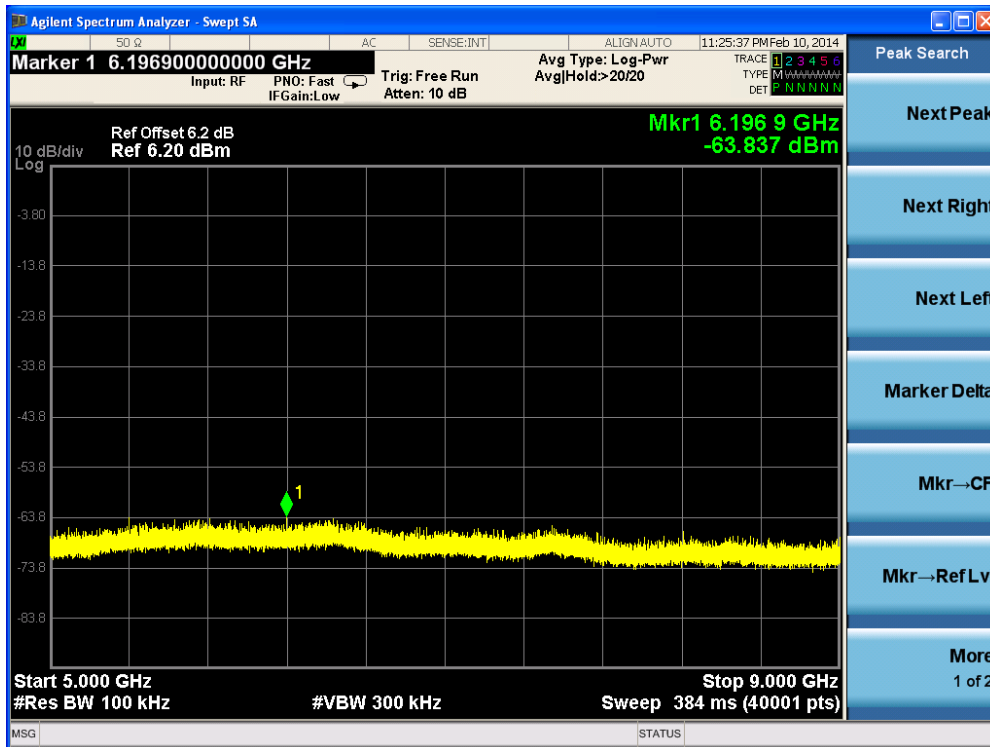

Channel 01 (2412MHz)-3