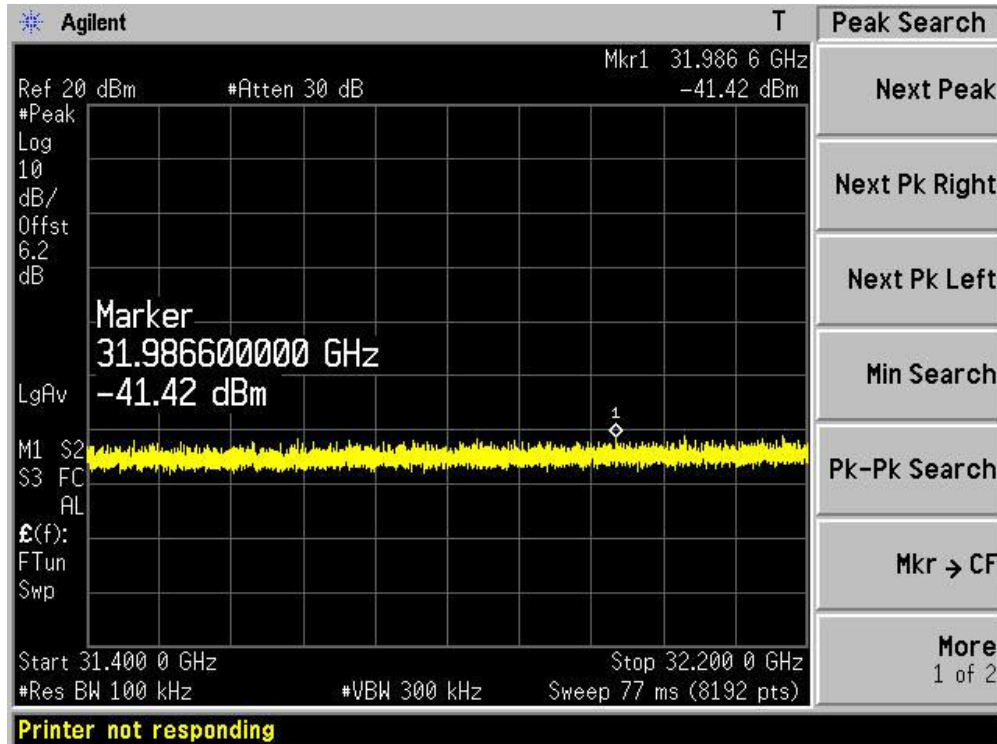

Channel 165 (5825MHz)-15

Channel 165 (5825MHz)-16

Channel 165 (5825MHz)-17

Channel 165 (5825MHz)-18

Channel 165 (5825MHz)-19

Channel 165 (5825MHz)-20

Channel 165 (5825MHz)-21

Channel 165 (5825MHz)-22

Channel 165 (5825MHz)-23

Channel 165 (5825MHz)-24

Channel 165 (5825MHz)-25

Channel 165 (5825MHz)-26

Product	: IP-STB
Test Item	: RF Antenna Conducted Spurious
Test Site	: TR-8
Test Mode	: Mode 4: Transmit by 802.11n(20MHz) (Ant 0)