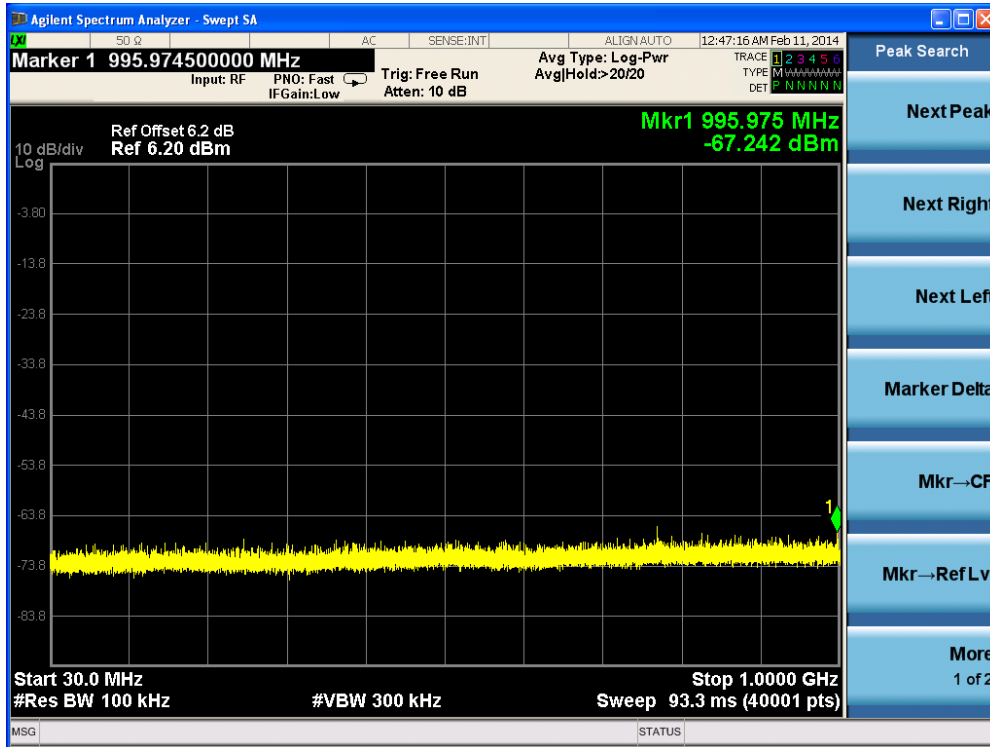

Channel 11 (2462MHz)-1