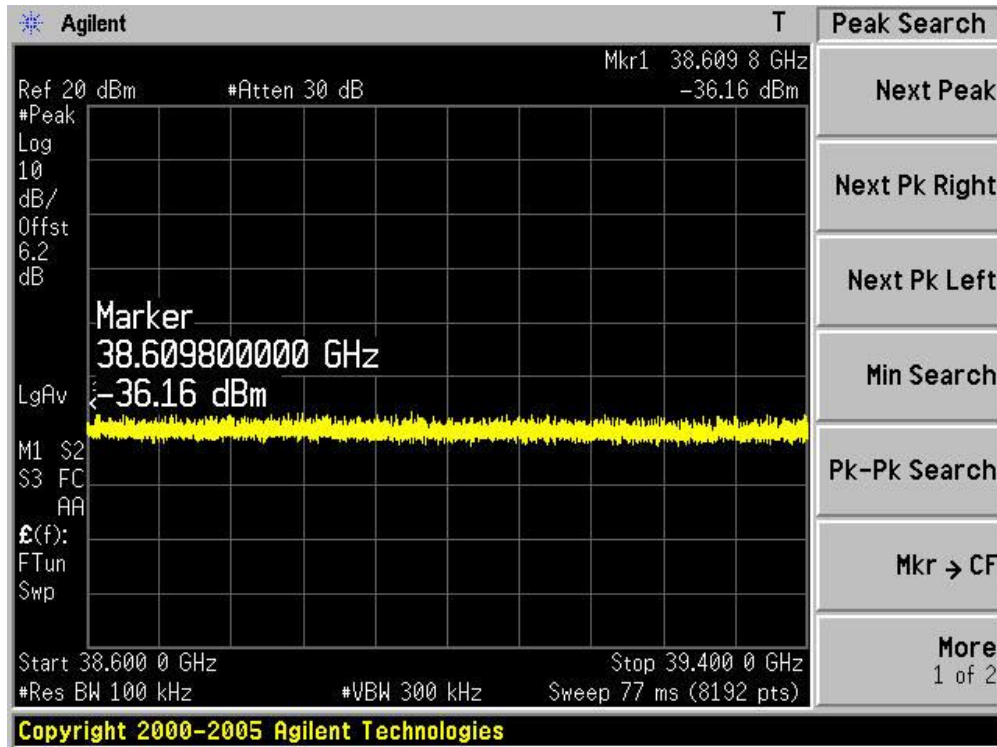

Channel 165 (5825MHz)-15

Channel 165 (5825MHz)-16

Channel 165 (5825MHz)-17

Channel 165 (5825MHz)-18

Channel 165 (5825MHz)-19

Channel 165 (5825MHz)-20

Channel 165 (5825MHz)-21

Channel 165 (5825MHz)-22

Channel 165 (5825MHz)-23

Channel 165 (5825MHz)-24

Channel 165 (5825MHz)-25

Channel 165 (5825MHz)-26

Product	: IP-STB
Test Item	: RF Antenna Conducted Spurious
Test Site	: TR-8
Test Mode	: Mode 4: Transmit by 802.11n(20MHz) (Ant 0)