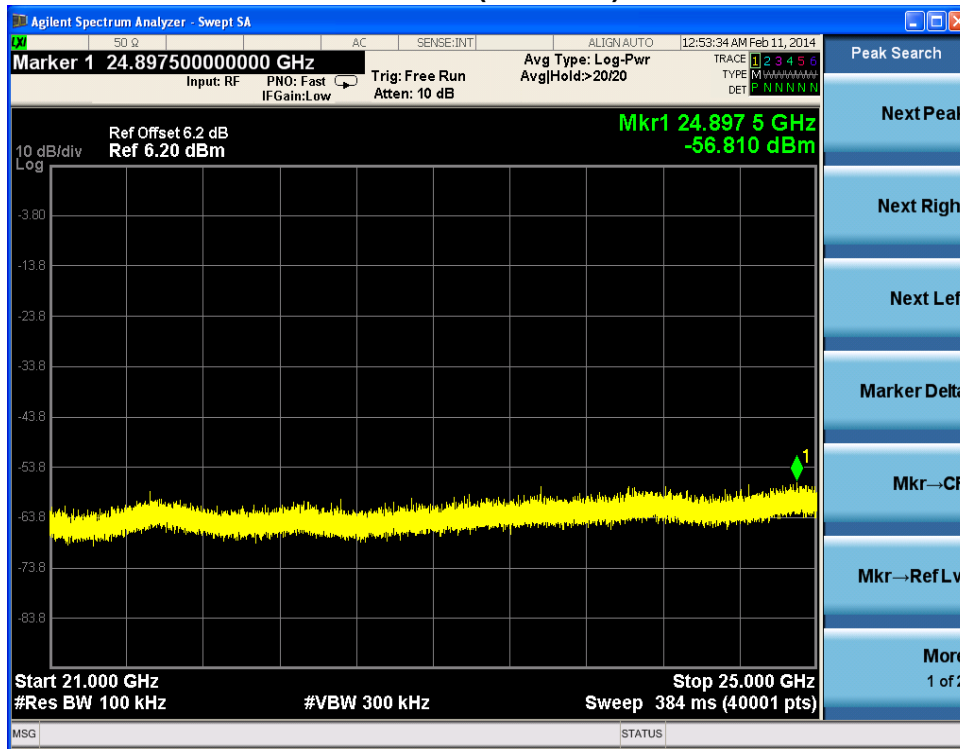

Channel 11 (2462MHz)-7