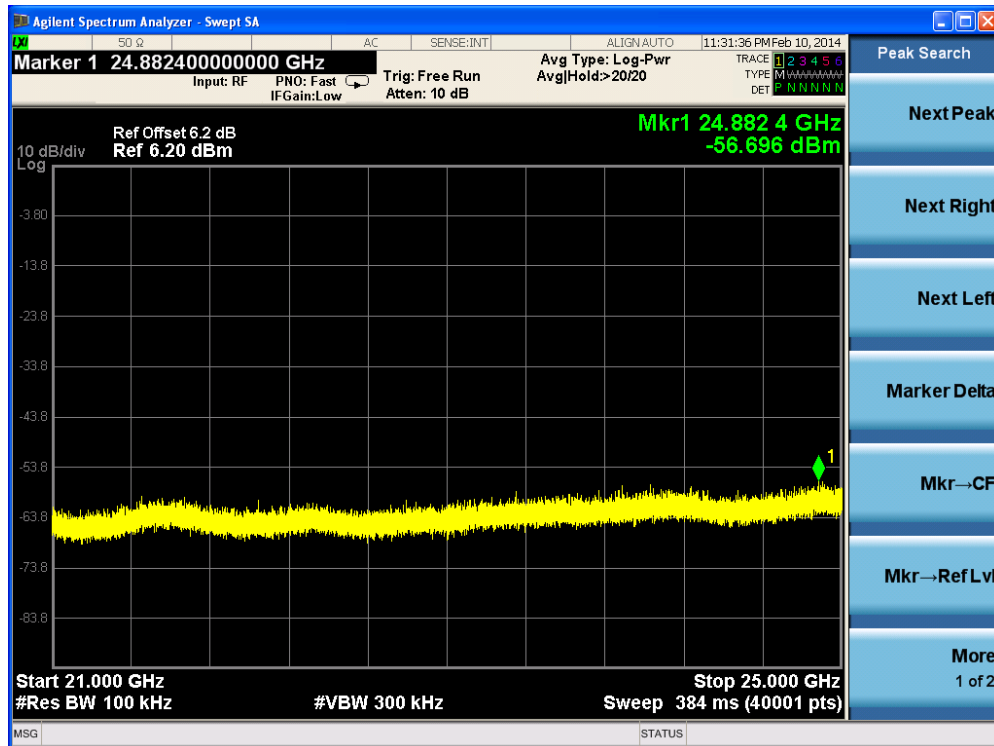

Channel 06 (2437MHz)-7