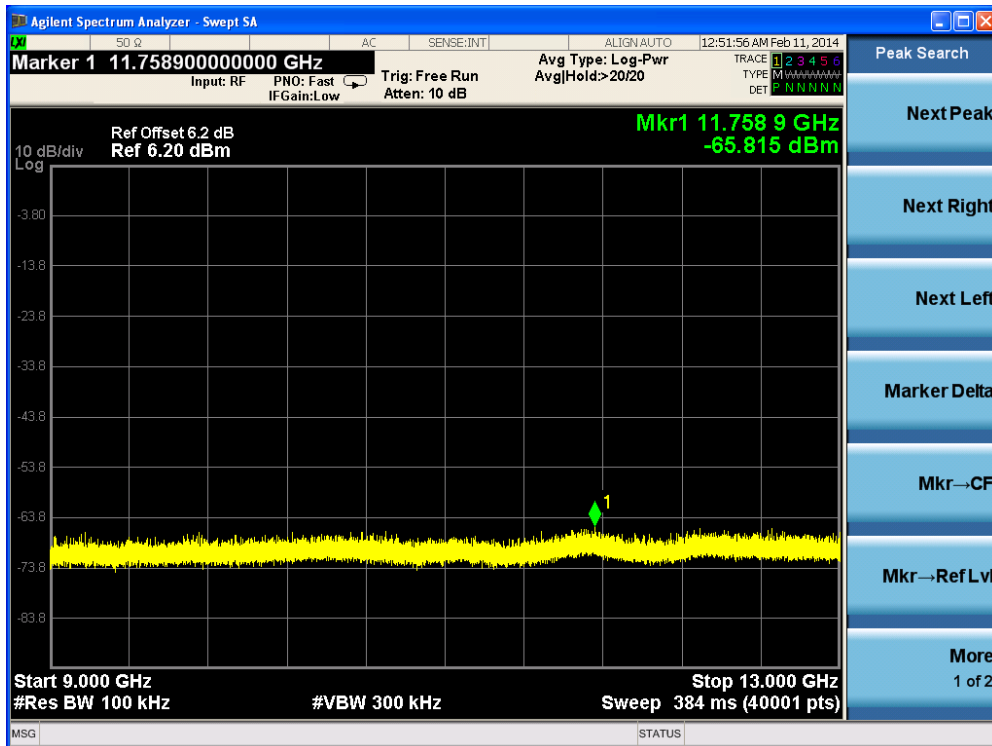

Channel 11 (2462MHz)-4