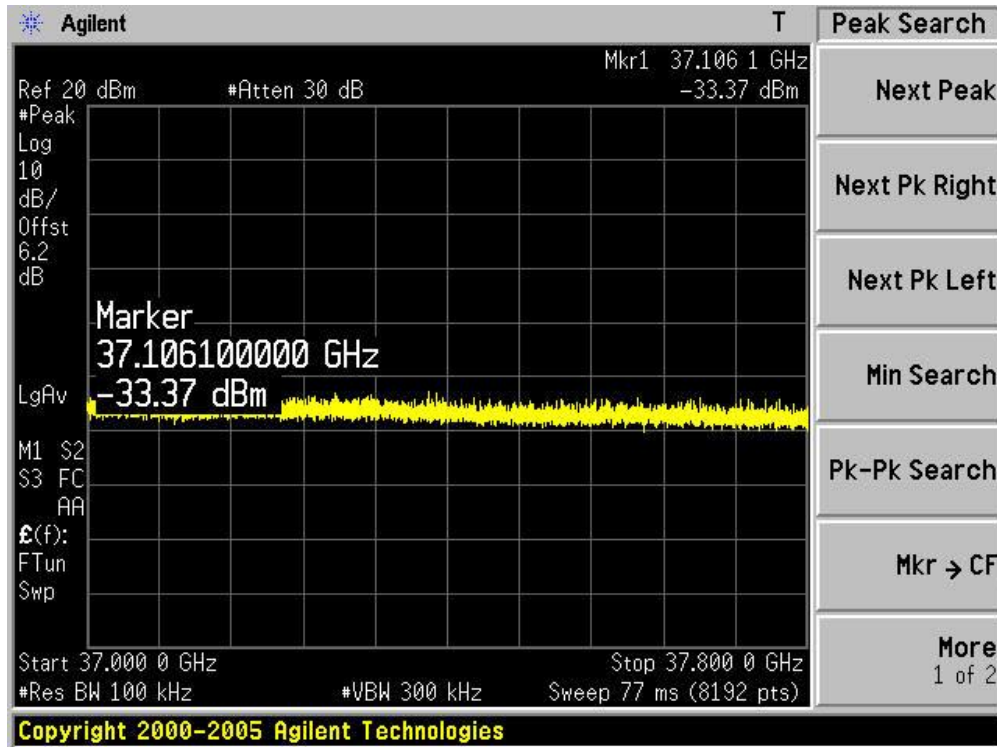

Channel 165 (5825MHz)-15

Channel 165 (5825MHz)-16

Channel 165 (5825MHz)-17

Channel 165 (5825MHz)-18

Channel 165 (5825MHz)-19

Channel 165 (5825MHz)-20

Channel 165 (5825MHz)-21

Channel 165 (5825MHz)-22

Channel 165 (5825MHz)-23

Channel 165 (5825MHz)-24

Channel 165 (5825MHz)-25

Channel 165 (5825MHz)-26

Product	: IP-STB
Test Item	: RF Antenna Conducted Spurious
Test Site	: TR-8
Test Mode	: Mode 4: Transmit by 802.11n(20MHz) (Ant 0)