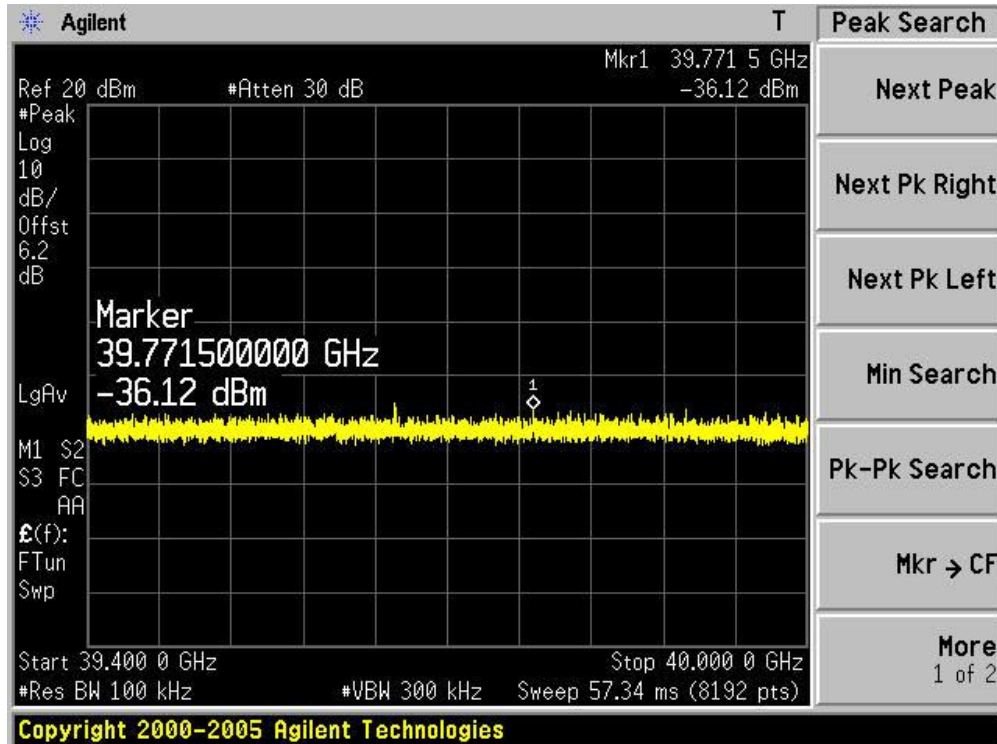

Channel 165 (5825MHz)-23

Channel 165 (5825MHz)-24

Channel 165 (5825MHz)-25

Channel 165 (5825MHz)-26

Product	: IP-STB
Test Item	: RF Antenna Conducted Spurious
Test Site	: TR-8
Test Mode	: Mode 4: Transmit by 802.11n(20MHz) (Ant 0)