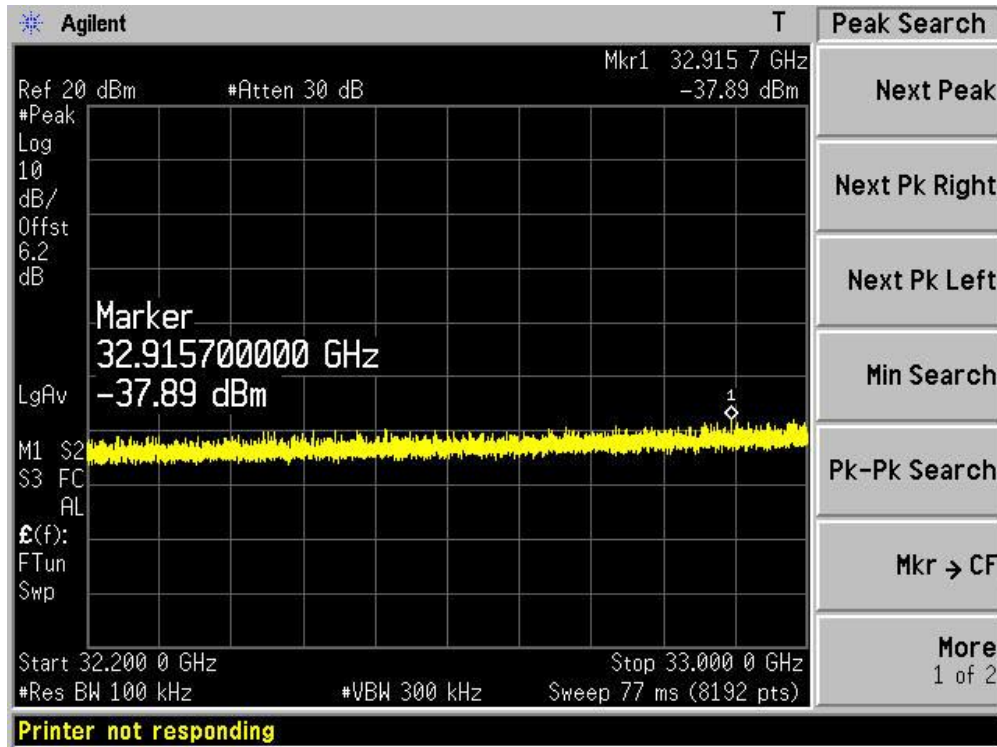

Channel 165 (5825MHz)-15

Channel 165 (5825MHz)-16

Channel 165 (5825MHz)-17

Channel 165 (5825MHz)-18

Channel 165 (5825MHz)-19

Channel 165 (5825MHz)-20

Channel 165 (5825MHz)-21

Channel 165 (5825MHz)-22

Channel 165 (5825MHz)-23

Channel 165 (5825MHz)-24

Channel 165 (5825MHz)-25

Channel 165 (5825MHz)-26

Product	: IP-STB
Test Item	: RF Antenna Conducted Spurious
Test Site	: TR-8
Test Mode	: Mode 4: Transmit by 802.11n(20MHz) (Ant 0)