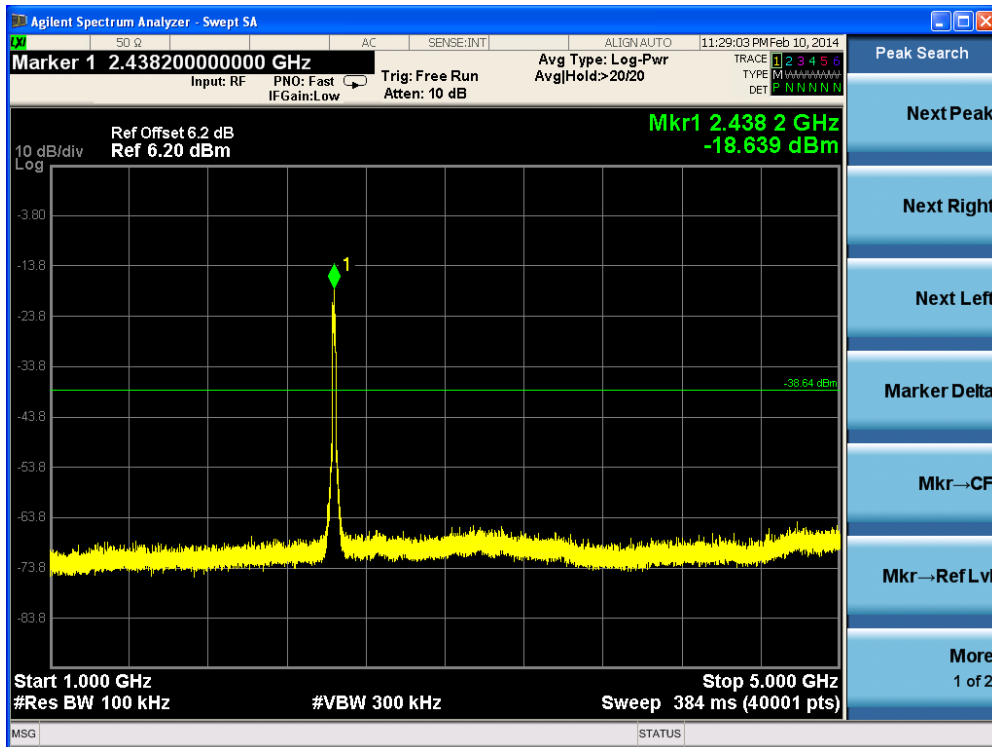

Channel 165 (5825MHz)-23

Channel 165 (5825MHz)-24

Channel 165 (5825MHz)-25

Channel 165 (5825MHz)-26

Product	: IP-STB
Test Item	: RF Antenna Conducted Spurious
Test Site	: TR-8
Test Mode	: Mode 4: Transmit by 802.11n(20MHz) (Ant 0)

Channel 01 (2412MHz)-1

Channel 01 (2412MHz)-2

Channel 01 (2412MHz)-3

Channel 01 (2412MHz)-4

Channel 01 (2412MHz)-5

Channel 01 (2412MHz)-6

Channel 06 (2437MHz)-2

Channel 06 (2437MHz)-3