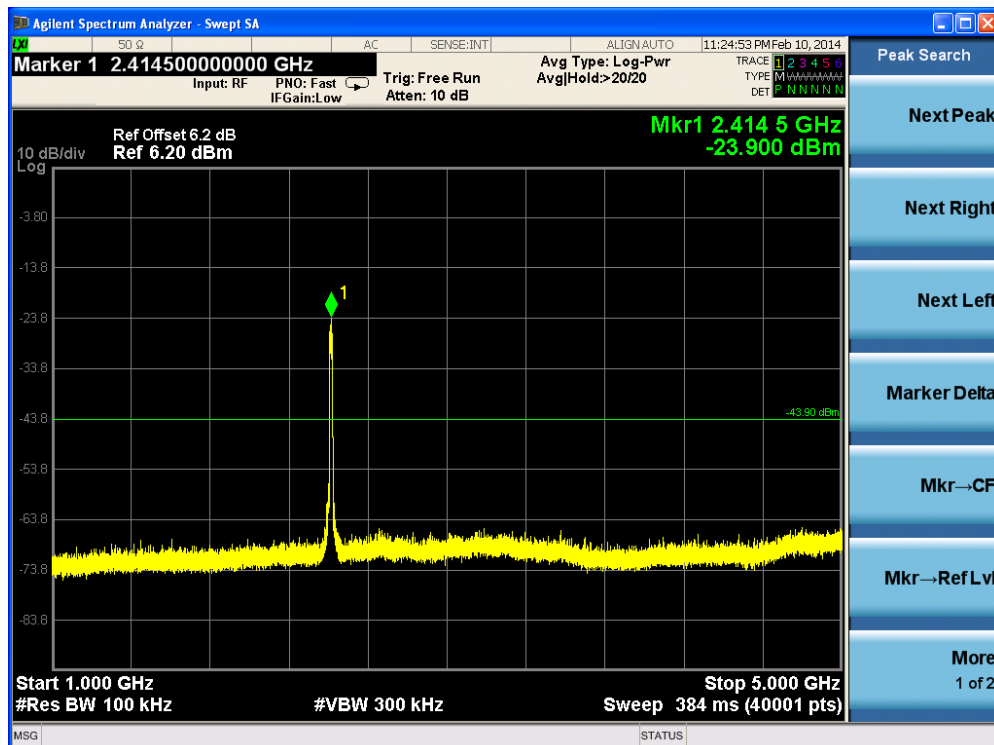

Channel 01 (2412MHz)-2