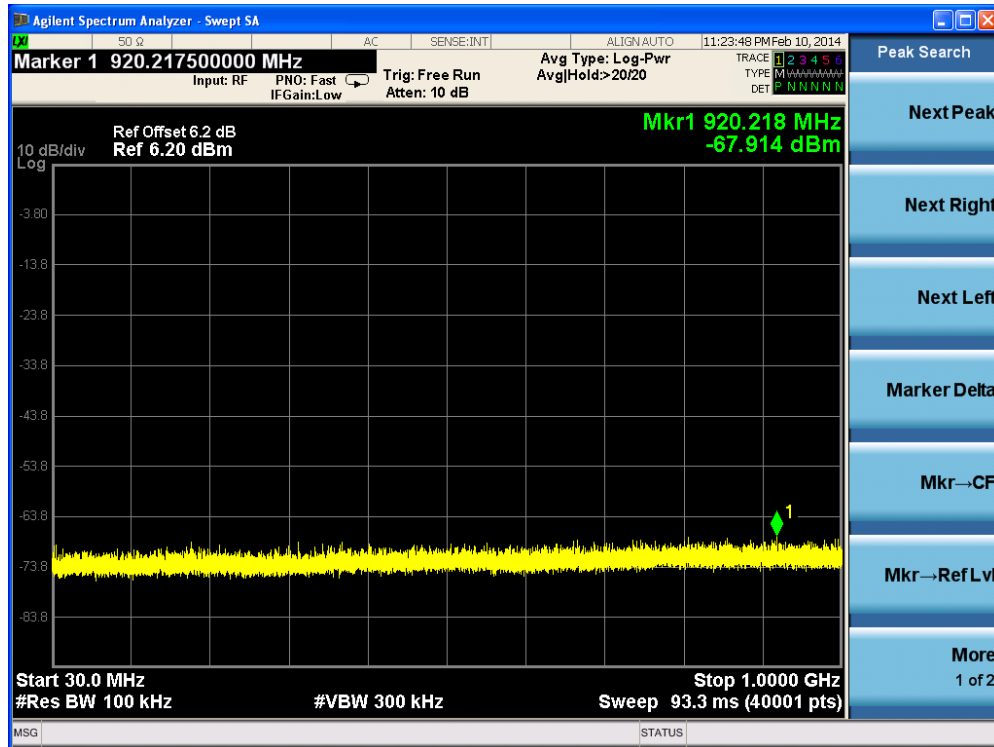

Product	: IP-STB
Test Item	: RF Antenna Conducted Spurious
Test Site	: TR-8
Test Mode	: Mode 4: Transmit by 802.11n(20MHz) (Ant 0)

Channel 01 (2412MHz)-1