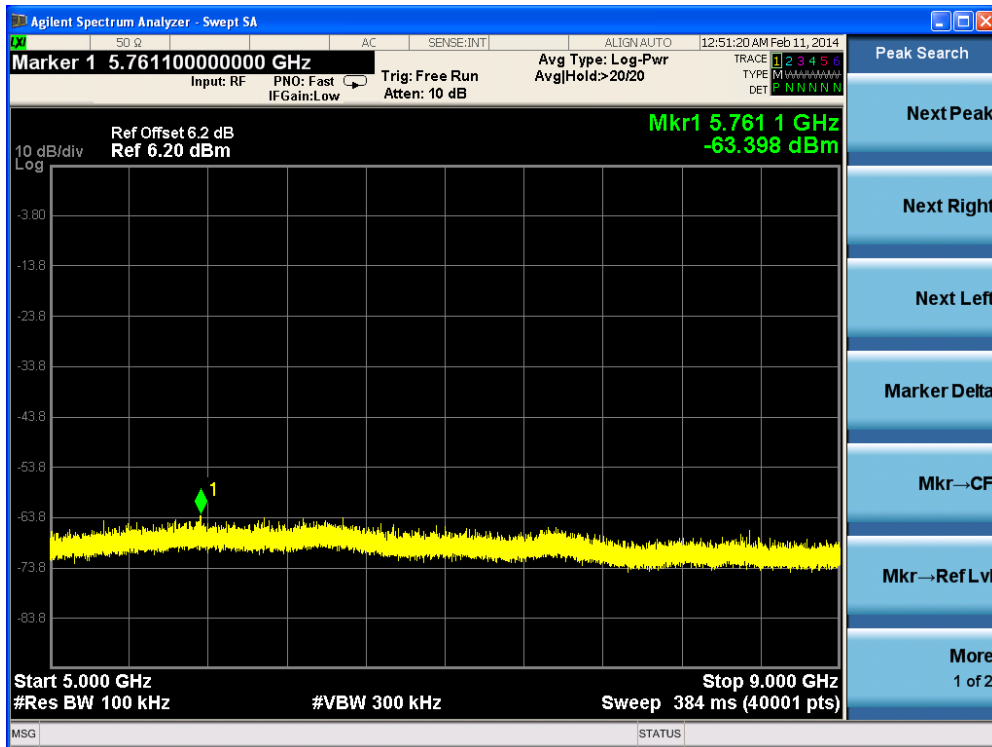

Channel 11 (2462MHz)-3