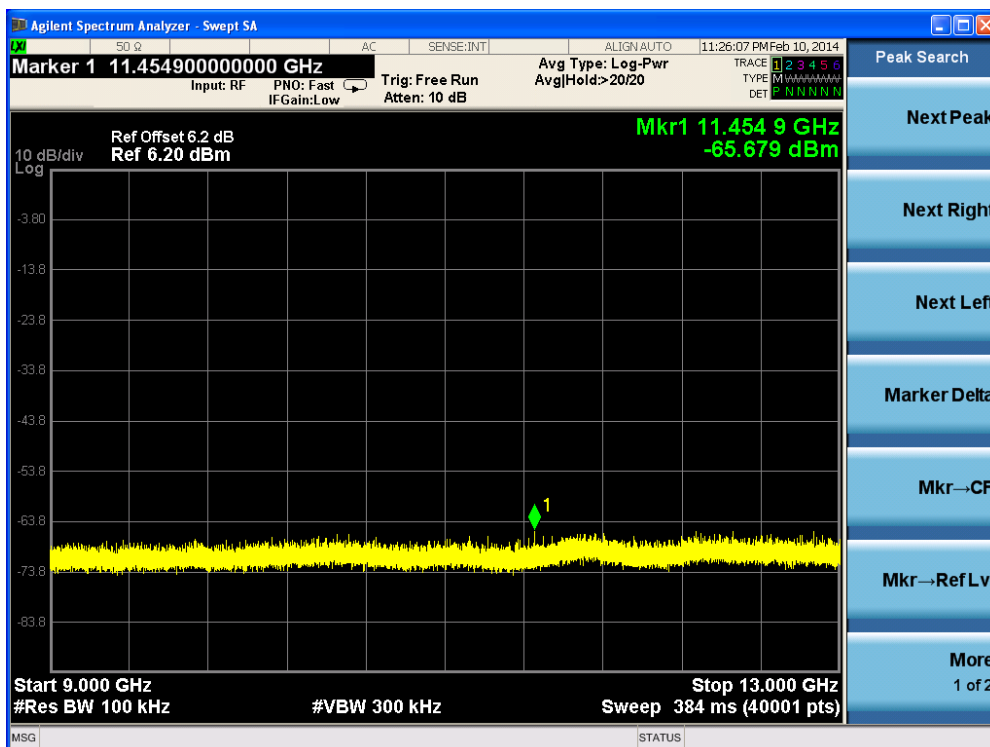

Channel 165 (5825MHz)-23

Channel 165 (5825MHz)-24

Channel 165 (5825MHz)-25

Channel 165 (5825MHz)-26

Product	: IP-STB
Test Item	: RF Antenna Conducted Spurious
Test Site	: TR-8
Test Mode	: Mode 4: Transmit by 802.11n(20MHz) (Ant 0)

Channel 01 (2412MHz)-1

Channel 01 (2412MHz)-2

Channel 01 (2412MHz)-3

Channel 01 (2412MHz)-4

Channel 01 (2412MHz)-5

Channel 01 (2412MHz)-6

Channel 06 (2437MHz)-2

Channel 06 (2437MHz)-3