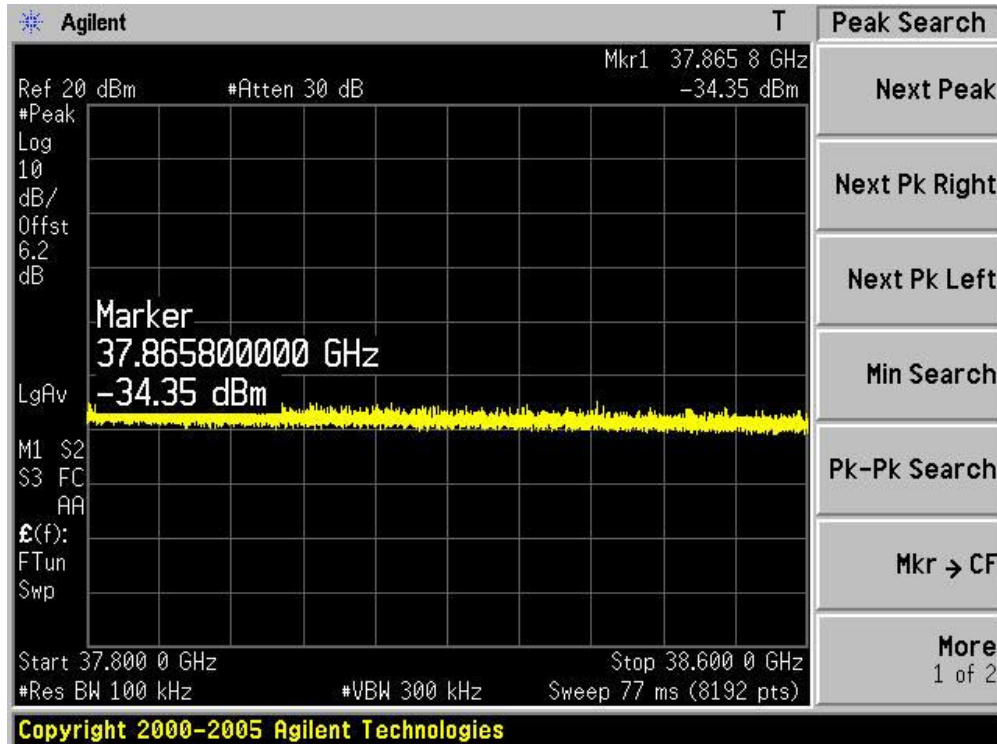

Channel 165 (5825MHz)-15

Channel 165 (5825MHz)-16

Channel 165 (5825MHz)-17

Channel 165 (5825MHz)-18

Channel 165 (5825MHz)-19

Channel 165 (5825MHz)-20

Channel 165 (5825MHz)-21

Channel 165 (5825MHz)-22

Channel 165 (5825MHz)-23

Channel 165 (5825MHz)-24

Channel 165 (5825MHz)-25

Channel 165 (5825MHz)-26

Product	: IP-STB
Test Item	: RF Antenna Conducted Spurious
Test Site	: TR-8
Test Mode	: Mode 4: Transmit by 802.11n(20MHz) (Ant 0)