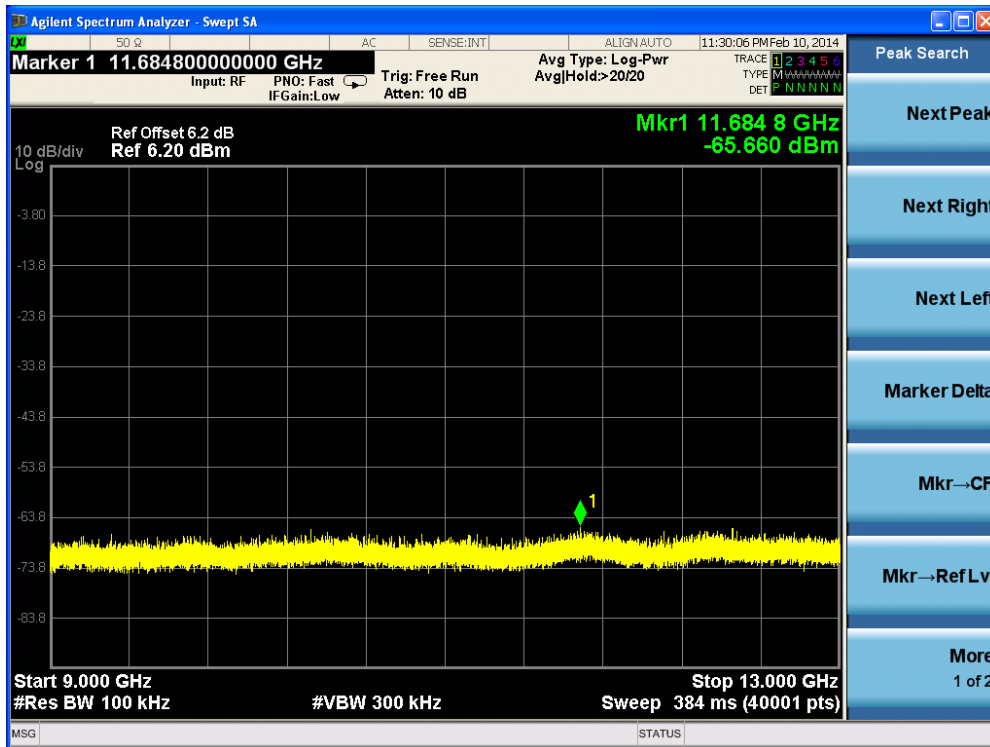

Channel 06 (2437MHz)-4