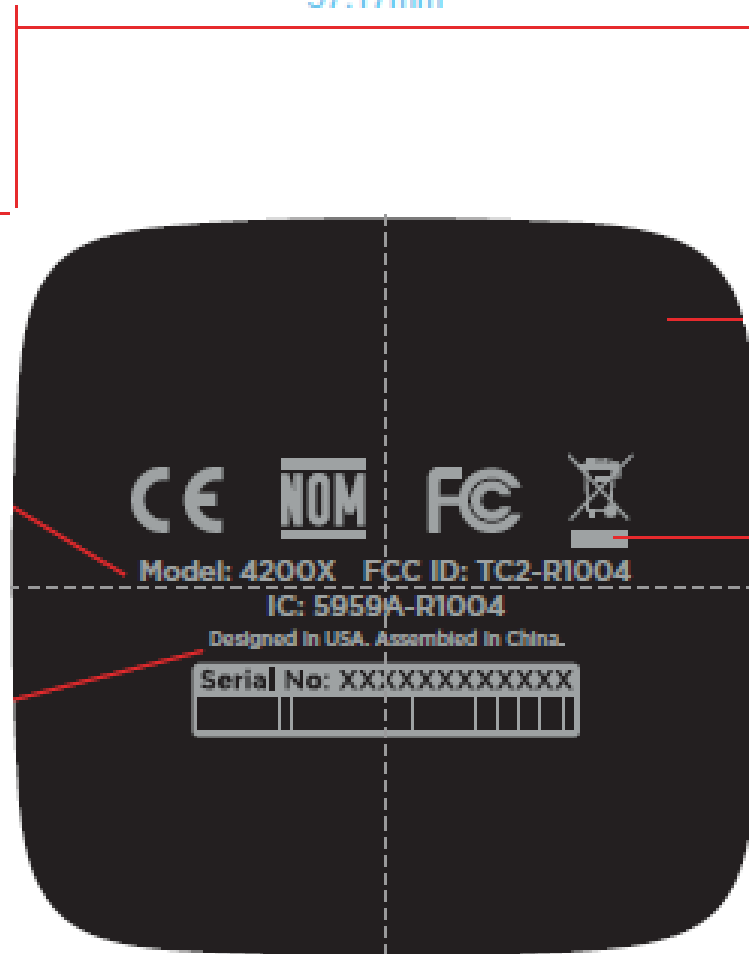

57.17mm

57.17mm

Front of EUT

Label location