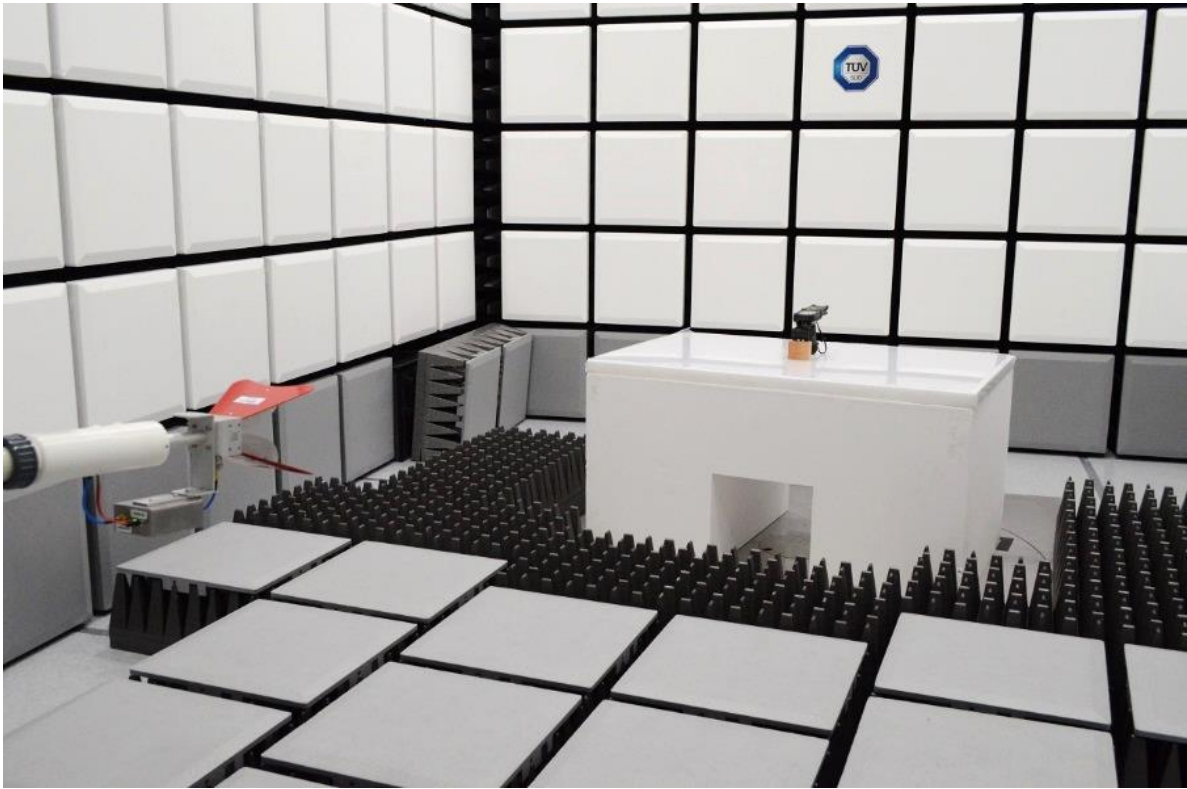

FCC ID: TBURuBee

IC: 5736C-RuBee

Radiated Emissions Test Setup (9 kHz to 30 MHz Front)

Radiated Emissions Test Setup (9 kHz to 30 MHz Back)

Radiated Emissions Test Setup (30 MHz to 1 GHz Front)

Radiated Emissions Test Setup (30 MHz to 1 GHz Back)

Radiated Emissions Test Setup (above 1 GHz Front)

Radiated Emissions Test Setup (above 1 GHz Back)

Conducted Emissions Test Setup