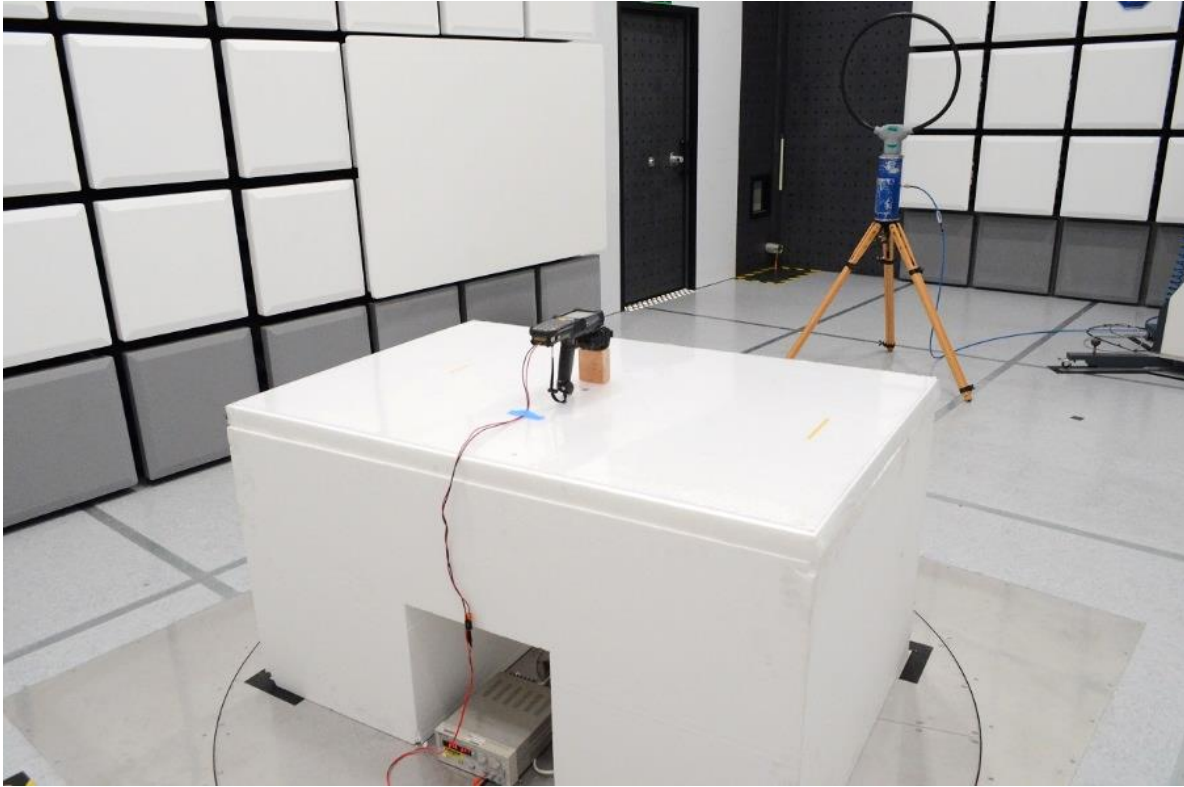

FCC ID: TBURuBee

IC: 5736C-RuBee

Radiated Emissions Test Setup (9 kHz to 30 MHz Front)

Radiated Emissions Test Setup (9 kHz to 30 MHz Back)

Radiated Emissions Test Setup (30 MHz to 1 GHz Front)

Radiated Emissions Test Setup (30 MHz to 1 GHz Back)

Radiated Emissions Test Setup (above 1 GHz Front)

Radiated Emissions Test Setup (above 1 GHz Back)

Conducted Emissions Test Setup