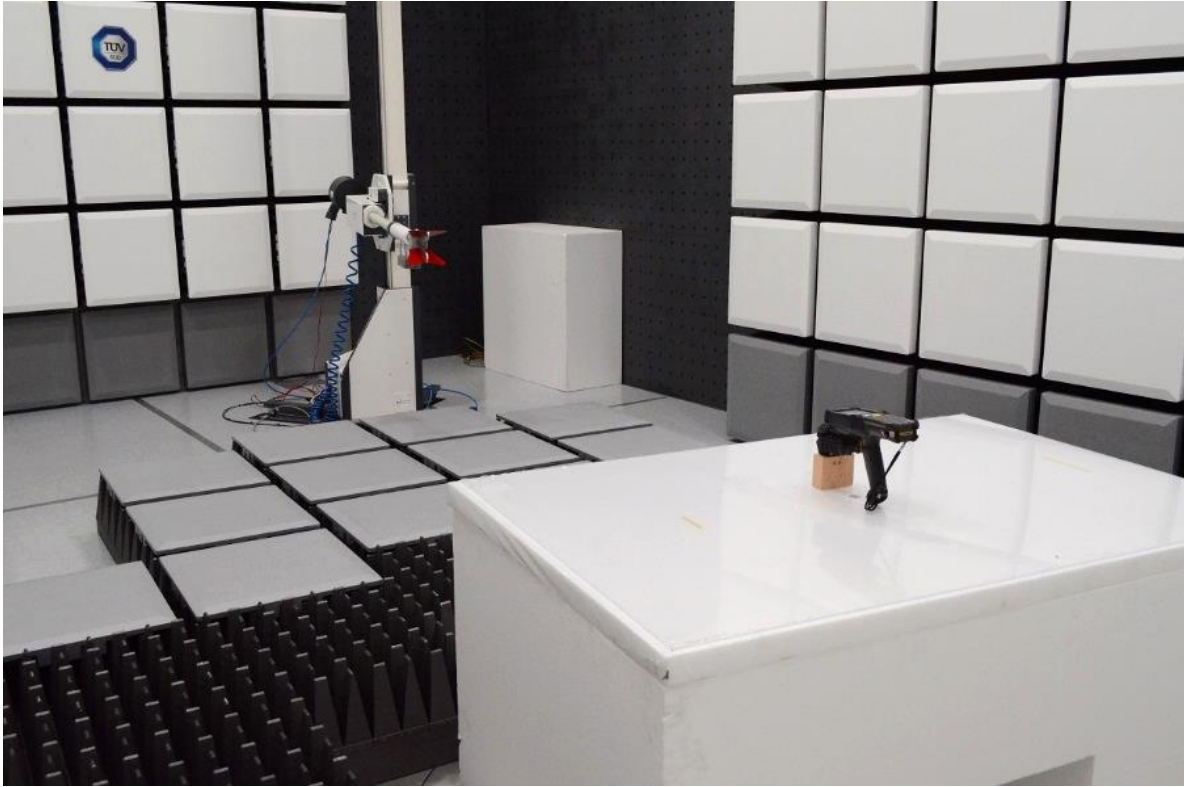

FCC ID: TBURuBee

IC: 5736C-RuBee

Radiated Emissions Test Setup (9 kHz to 30 MHz Front)

Radiated Emissions Test Setup (9 kHz to 30 MHz Back)

Radiated Emissions Test Setup (30 MHz to 1 GHz Front)

Radiated Emissions Test Setup (30 MHz to 1 GHz Back)

Radiated Emissions Test Setup (above 1 GHz Front)

Radiated Emissions Test Setup (above 1 GHz Back)

Conducted Emissions Test Setup