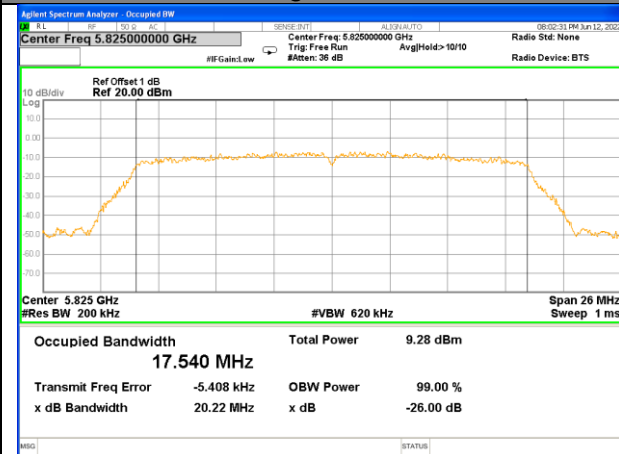

WLAN_Band-4

WLAN_Band-4

W58_11n40_Lower_26BW and 99%

W58_11n40_Higher_26BW and 99%

W58_11ac20_Lower_26BW and 99%

W58_11ac20_Middle_26BW and 99%

W58_11ac20_Higher_26BW and 99%

W58_11ac40_Lower_26BW and 99%

WLAN_Band-4

WLAN_Band-4

W58_11ac40_Higher_26BW and 99%

W58_11ac80_26BW_99%_Bandwidth_5775M