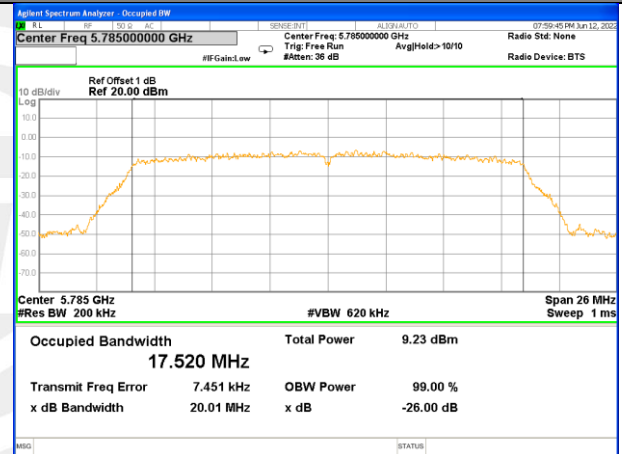

WLAN_Band-4

WLAN_Band-4

W58_11n40_Lower_26BW and 99%

W58_11n40_Higher_26BW and 99%

W58_11ac20_Lower_26BW and 99%

W58_11ac20_Middle_26BW and 99%

W58_11ac20_Higher_26BW and 99%

W58_11ac40_Lower_26BW and 99%

WLAN_Band-4

WLAN_Band-4

W58_11ac40_Higher_26BW and 99%

W58_11ac80_26BW_99%_Bandwidth_5775M