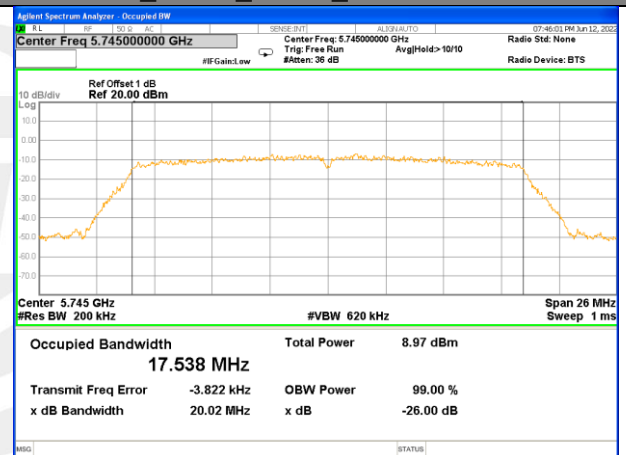

26BW and 99%
WLAN_Band-4

WLAN_Band-4

W58_11a20_Lower_26BW and 99%

W58_11a20_Middle_26BW and 99%

W58_11a20_Higher_26BW and 99%

W58_11n20_Lower_26BW and 99%

W58_11n20_Middle_26BW and 99%

W58_11n20_Higher_26BW and 99%

WLAN_Band-4

WLAN_Band-4

W58_11n40_Lower_26BW and 99%

W58_11n40_Higher_26BW and 99%

W58_11ac20_Lower_26BW and 99%

W58_11ac20_Middle_26BW and 99%

W58_11ac20_Higher_26BW and 99%

W58_11ac40_Lower_26BW and 99%