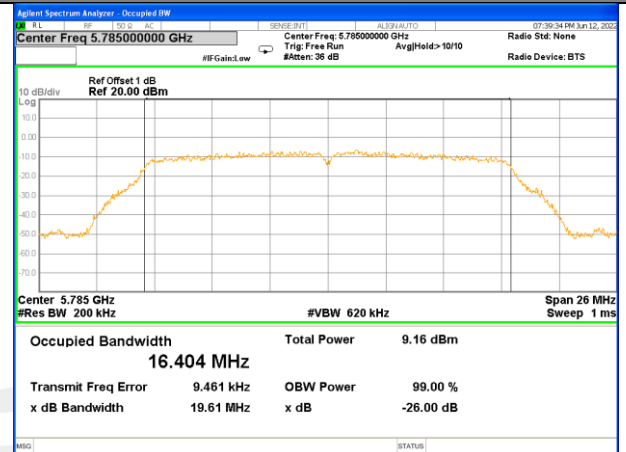

26BW and 99%
WLAN_Band-4

WLAN_Band-4

W58_11a20_Lower_26BW and 99%

W58_11a20_Middle_26BW and 99%

W58_11a20_Higher_26BW and 99%

W58_11n20_Lower_26BW and 99%

W58_11n20_Middle_26BW and 99%

W58_11n20_Higher_26BW and 99%

WLAN_Band-4

WLAN_Band-4

W58_11n40_Lower_26BW and 99%

W58_11n40_Higher_26BW and 99%

W58_11ac20_Lower_26BW and 99%

W58_11ac20_Middle_26BW and 99%

W58_11ac20_Higher_26BW and 99%

W58_11ac40_Lower_26BW and 99%