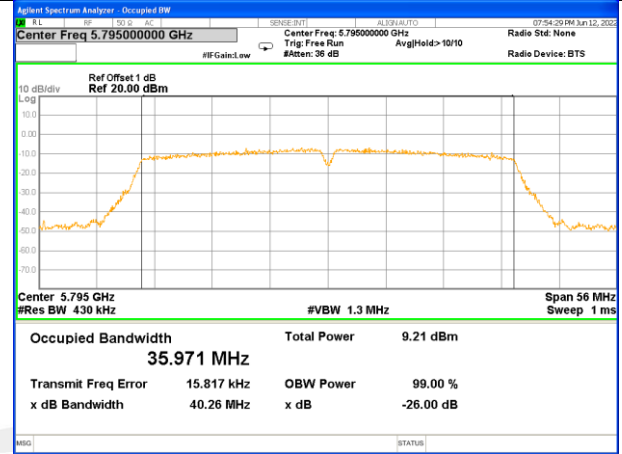

26BW and 99%
WLAN_Band-4

WLAN_Band-4

W58_11a20_Lower_26BW and 99%

W58_11a20_Middle_26BW and 99%

W58_11a20_Higher_26BW and 99%

W58_11n20_Lower_26BW and 99%

W58_11n20_Middle_26BW and 99%

W58_11n20_Higher_26BW and 99%

WLAN_Band-4

WLAN_Band-4

W58_11n40_Lower_26BW and 99%

W58_11n40_Higher_26BW and 99%

W58_11ac20_Lower_26BW and 99%

W58_11ac20_Middle_26BW and 99%

W58_11ac20_Higher_26BW and 99%

W58_11ac40_Lower_26BW and 99%