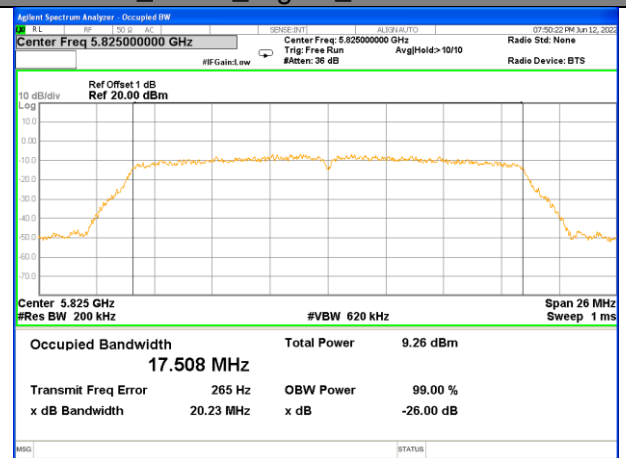

26BW and 99%
WLAN_Band-4

WLAN_Band-4

W58_11a20_Lower_26BW and 99%

W58_11a20_Middle_26BW and 99%

W58_11a20_Higher_26BW and 99%

W58_11n20_Lower_26BW and 99%

W58_11n20_Middle_26BW and 99%

W58_11n20_Higher_26BW and 99%

WLAN_Band-4

WLAN_Band-4

W58_11n40_Lower_26BW and 99%

W58_11n40_Higher_26BW and 99%

W58_11ac20_Lower_26BW and 99%

W58_11ac20_Middle_26BW and 99%

W58_11ac20_Higher_26BW and 99%

W58_11ac40_Lower_26BW and 99%