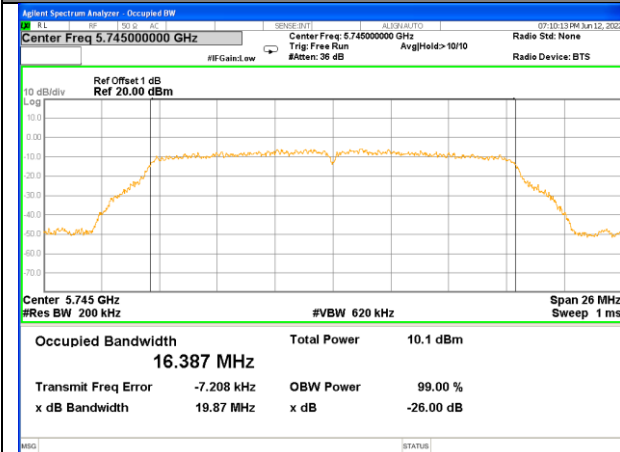

26BW and 99%
WLAN_Band-4

WLAN_Band-4

W58_11a20_Lower_26BW and 99%

W58_11a20_Middle_26BW and 99%

W58_11a20_Higher_26BW and 99%

W58_11n20_Lower_26BW and 99%

W58_11n20_Middle_26BW and 99%

W58_11n20_Higher_26BW and 99%

WLAN_Band-4

WLAN_Band-4

W58_11n40_Lower_26BW and 99%

W58_11n40_Higher_26BW and 99%

W58_11ac20_Lower_26BW and 99%

W58_11ac20_Middle_26BW and 99%

W58_11ac20_Higher_26BW and 99%

W58_11ac40_Lower_26BW and 99%