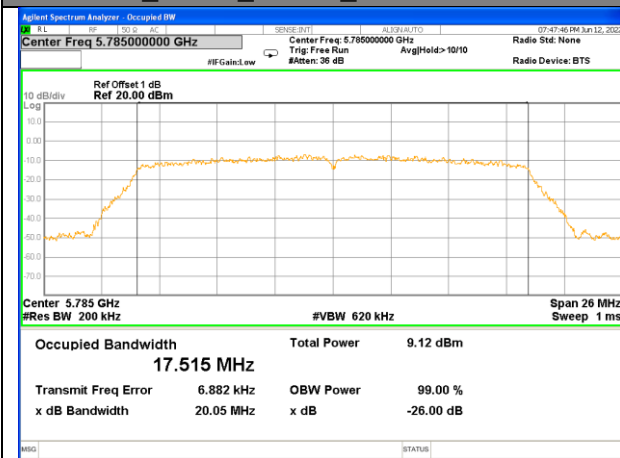

26BW and 99%
WLAN_Band-4

WLAN_Band-4

W58_11a20_Lower_26BW and 99%

W58_11a20_Middle_26BW and 99%

W58_11a20_Higher_26BW and 99%

W58_11n20_Lower_26BW and 99%

W58_11n20_Middle_26BW and 99%

W58_11n20_Higher_26BW and 99%

WLAN_Band-4

WLAN_Band-4

W58_11n40_Lower_26BW and 99%

W58_11n40_Higher_26BW and 99%

W58_11ac20_Lower_26BW and 99%

W58_11ac20_Middle_26BW and 99%

W58_11ac20_Higher_26BW and 99%

W58_11ac40_Lower_26BW and 99%