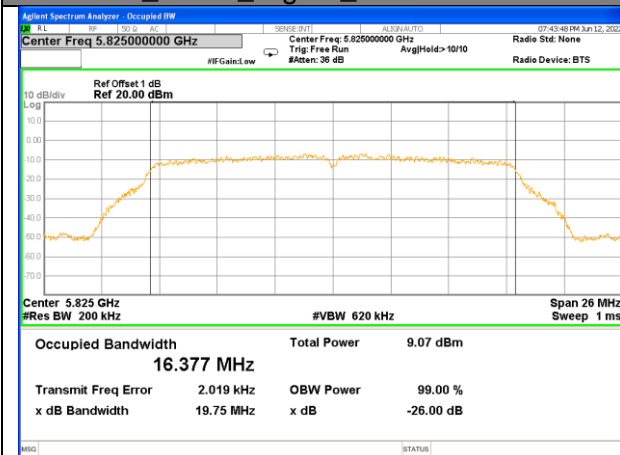

26BW and 99%
WLAN_Band-4

WLAN_Band-4

W58_11a20_Lower_26BW and 99%

W58_11a20_Middle_26BW and 99%

W58_11a20_Higher_26BW and 99%

W58_11n20_Lower_26BW and 99%

W58_11n20_Middle_26BW and 99%

W58_11n20_Higher_26BW and 99%

WLAN_Band-4

WLAN_Band-4

W58_11n40_Lower_26BW and 99%

W58_11n40_Higher_26BW and 99%

W58_11ac20_Lower_26BW and 99%

W58_11ac20_Middle_26BW and 99%

W58_11ac20_Higher_26BW and 99%

W58_11ac40_Lower_26BW and 99%