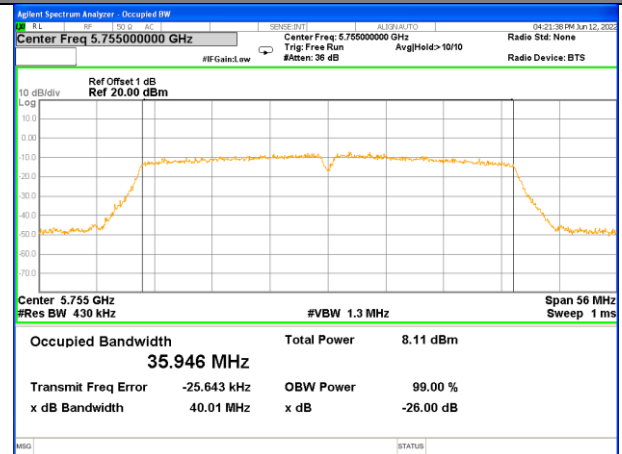

WLAN_Band-4

WLAN_Band-4

W58_11n40_Lower_26BW and 99%

W58_11n40_Higher_26BW and 99%

W58_11ac20_Lower_26BW and 99%

W58_11ac20_Middle_26BW and 99%

W58_11ac20_Higher_26BW and 99%

W58_11ac40_Lower_26BW and 99%

WLAN_Band-4

WLAN_Band-4

W58_11ac40_Higher_26BW and 99%

W58_11ac80_26BW_99%_Bandwidth_5775M