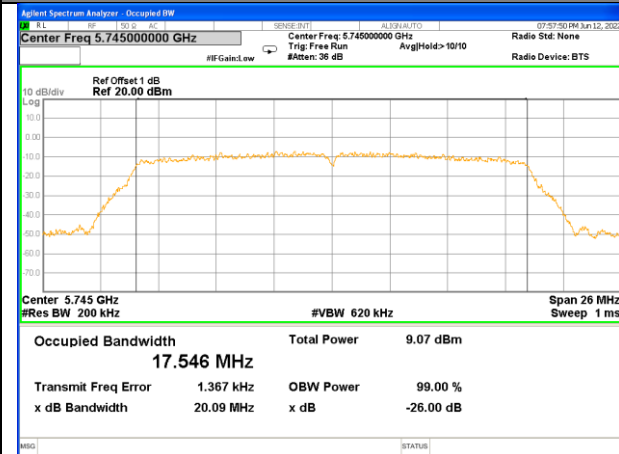

WLAN_Band-4

WLAN_Band-4

W58_11n40_Lower_26BW and 99%

W58_11n40_Higher_26BW and 99%

W58_11ac20_Lower_26BW and 99%

W58_11ac20_Middle_26BW and 99%

W58_11ac20_Higher_26BW and 99%

W58_11ac40_Lower_26BW and 99%

WLAN_Band-4

WLAN_Band-4

W58_11ac40_Higher_26BW and 99%

W58_11ac80_26BW_99%_Bandwidth_5775M