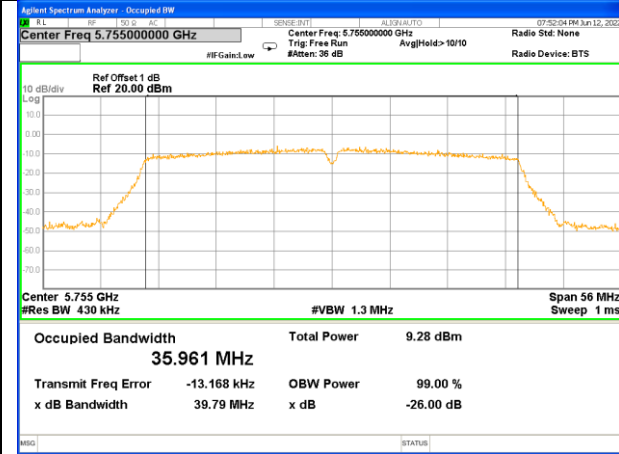

26BW and 99%
WLAN_Band-4

WLAN_Band-4

W58_11a20_Lower_26BW and 99%

W58_11a20_Middle_26BW and 99%

W58_11a20_Higher_26BW and 99%

W58_11n20_Lower_26BW and 99%

W58_11n20_Middle_26BW and 99%

W58_11n20_Higher_26BW and 99%

WLAN_Band-4

WLAN_Band-4

W58_11n40_Lower_26BW and 99%

W58_11n40_Higher_26BW and 99%

W58_11ac20_Lower_26BW and 99%

W58_11ac20_Middle_26BW and 99%

W58_11ac20_Higher_26BW and 99%

W58_11ac40_Lower_26BW and 99%