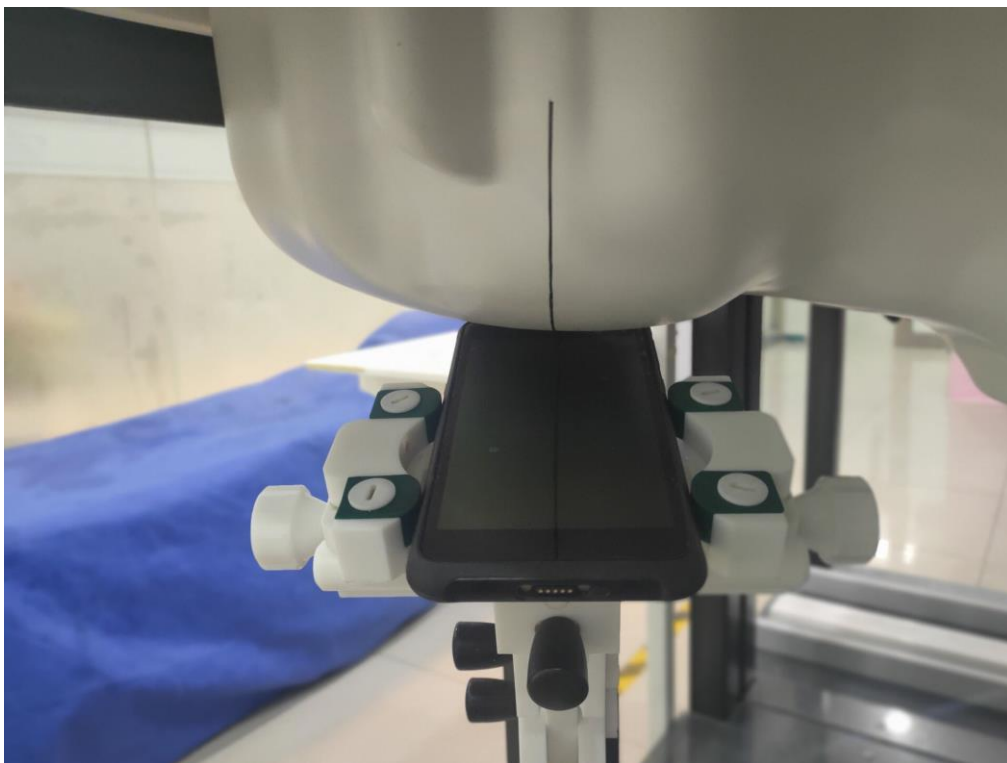

TBU-X8KPC_SAR Setup photos

Right Touch

Right Tilt

Left Touch

Left Tilt

Body Front side(separation distance is 10mm)

Body Back side(separation distance is 10mm)

Body Left side(separation distance is 10mm)

Body Right side(separation distance is 10mm)

Body Bottom side(separation distance is 10mm)

Body Top side(separation distance is 10mm)