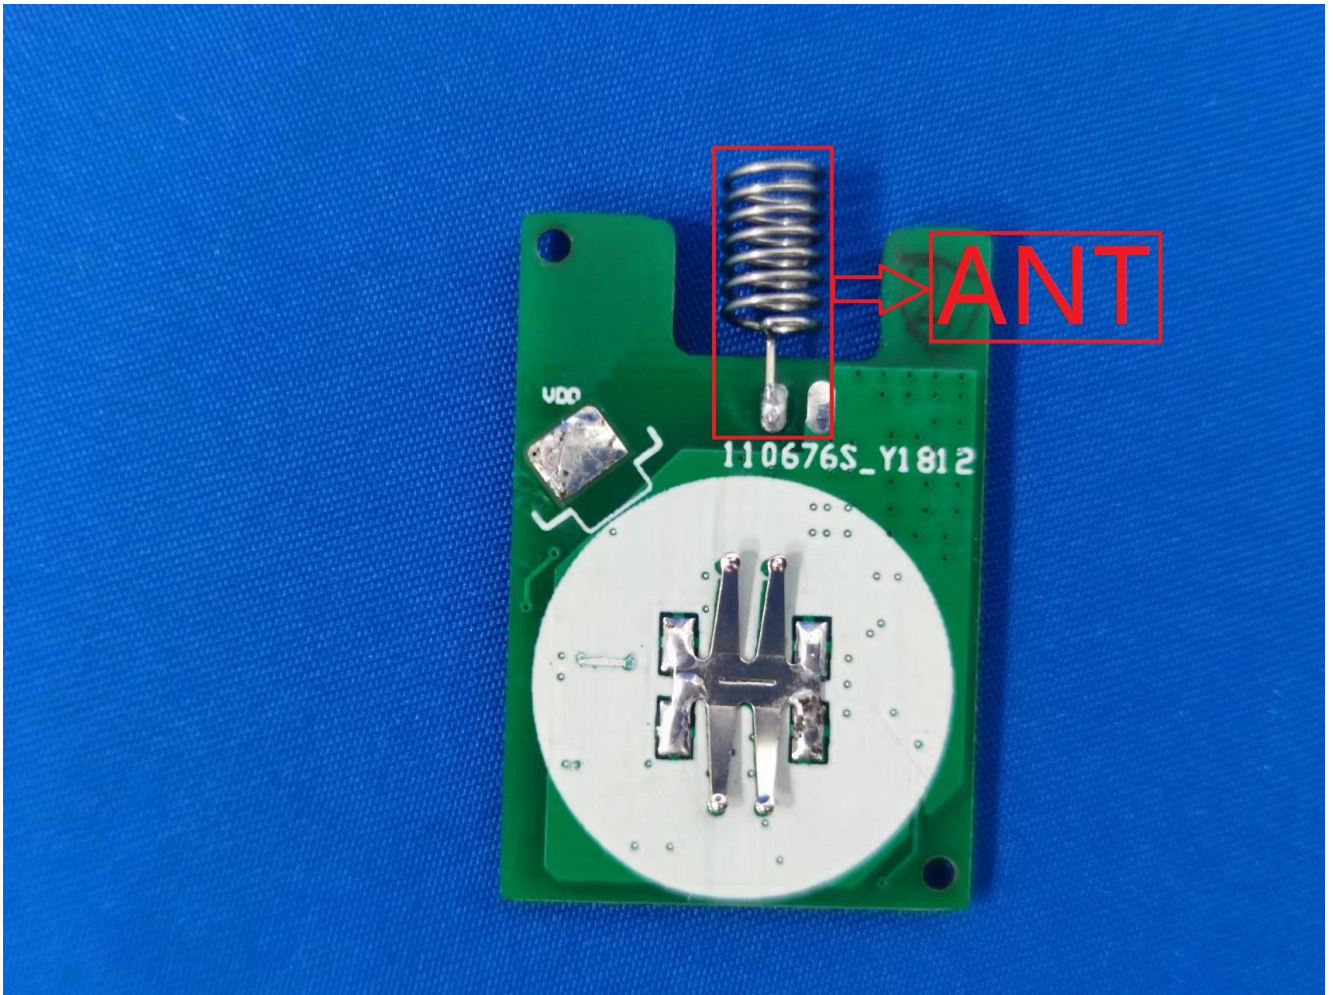

EUT Photos (Model: JS7J-15K601-AB)

EUT Antenna Locations

SAR Test Setup Photos

Body

Front side (0mm)

Back side(0mm)