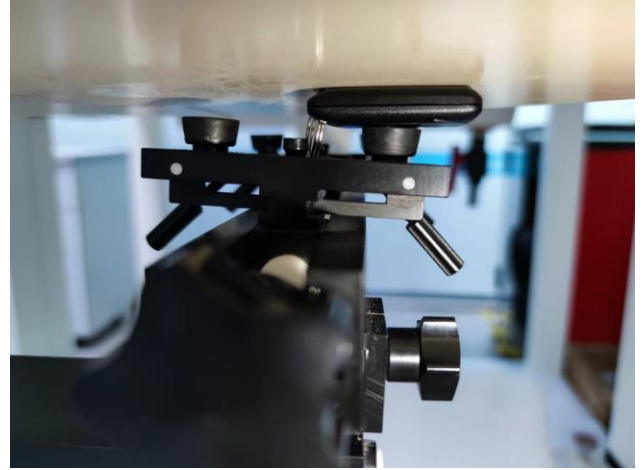

EUT Photos (Model: JS7J-15K601-AB)

EUT Antenna Locations

SAR Test Setup Photos

Body

Front side (0mm)

Back side(0mm)