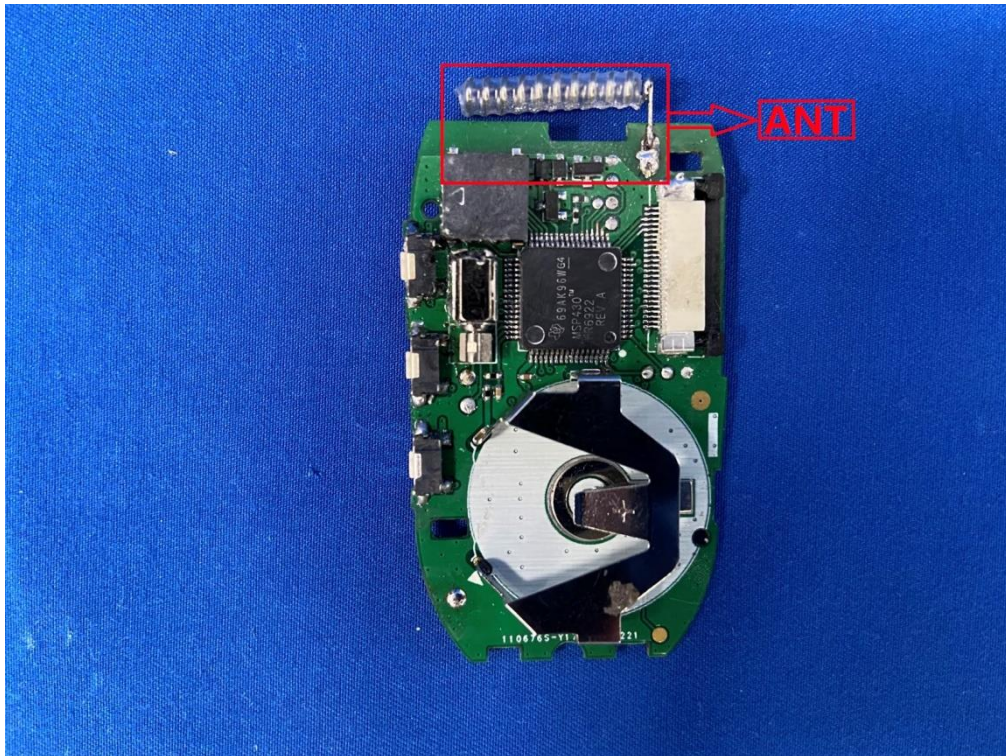

EUT Photos (Model: 18LCDSPTI)

EUT Antenna Locations

SAR Test Setup Photos

Body

Front side (0mm)

Back side(0mm)