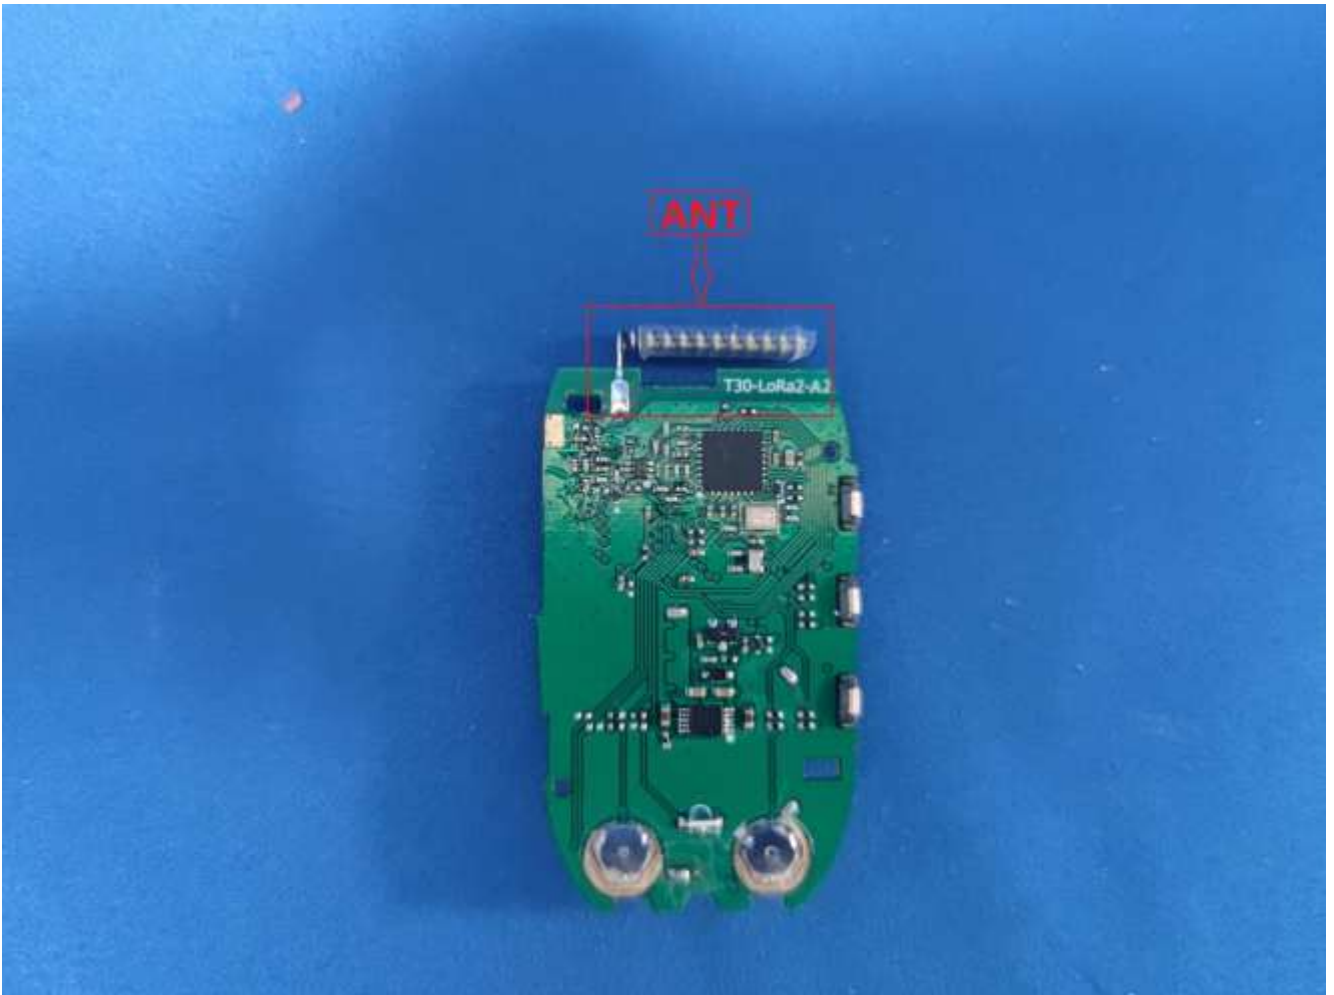

EUT Photos (Model: 18LCDSP-1)

EUT Antenna Locations

SAR Test Setup Photos

Front side (0mm)

Back side(0mm)

Left side (0mm)

Right side (0mm)

Top side (0mm)

Bottom side(0mm)