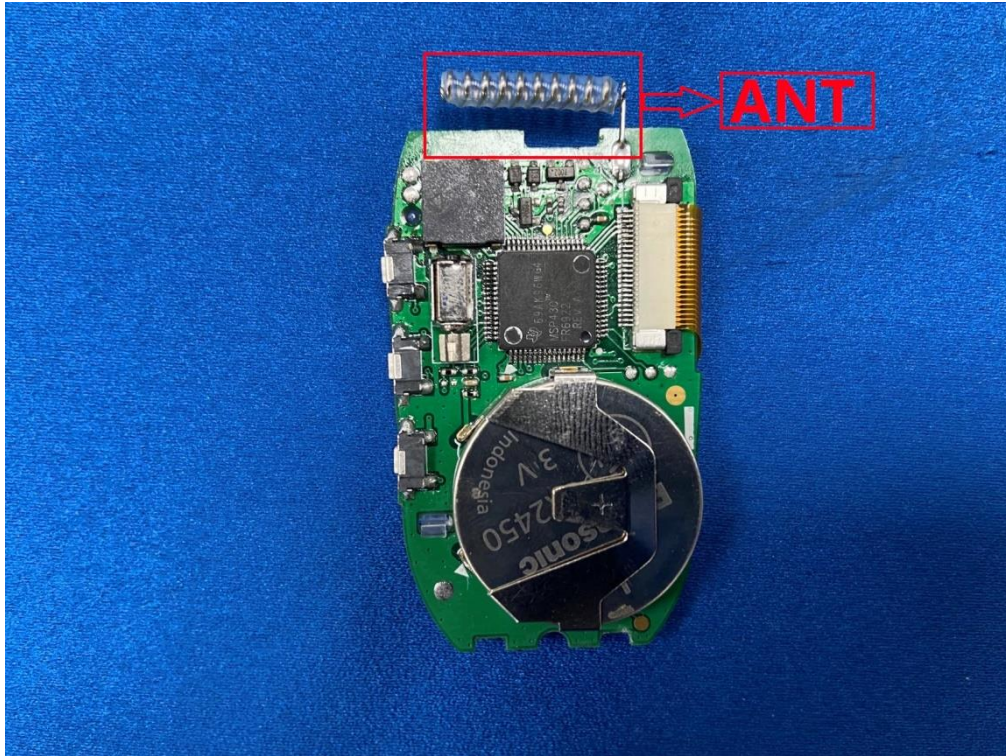

EUT Photos (Model: 18LCDLORTI)

EUT Antenna Locations

SAR TestSetup Photos**Body**

Front side (0mm)

Back side(0mm)