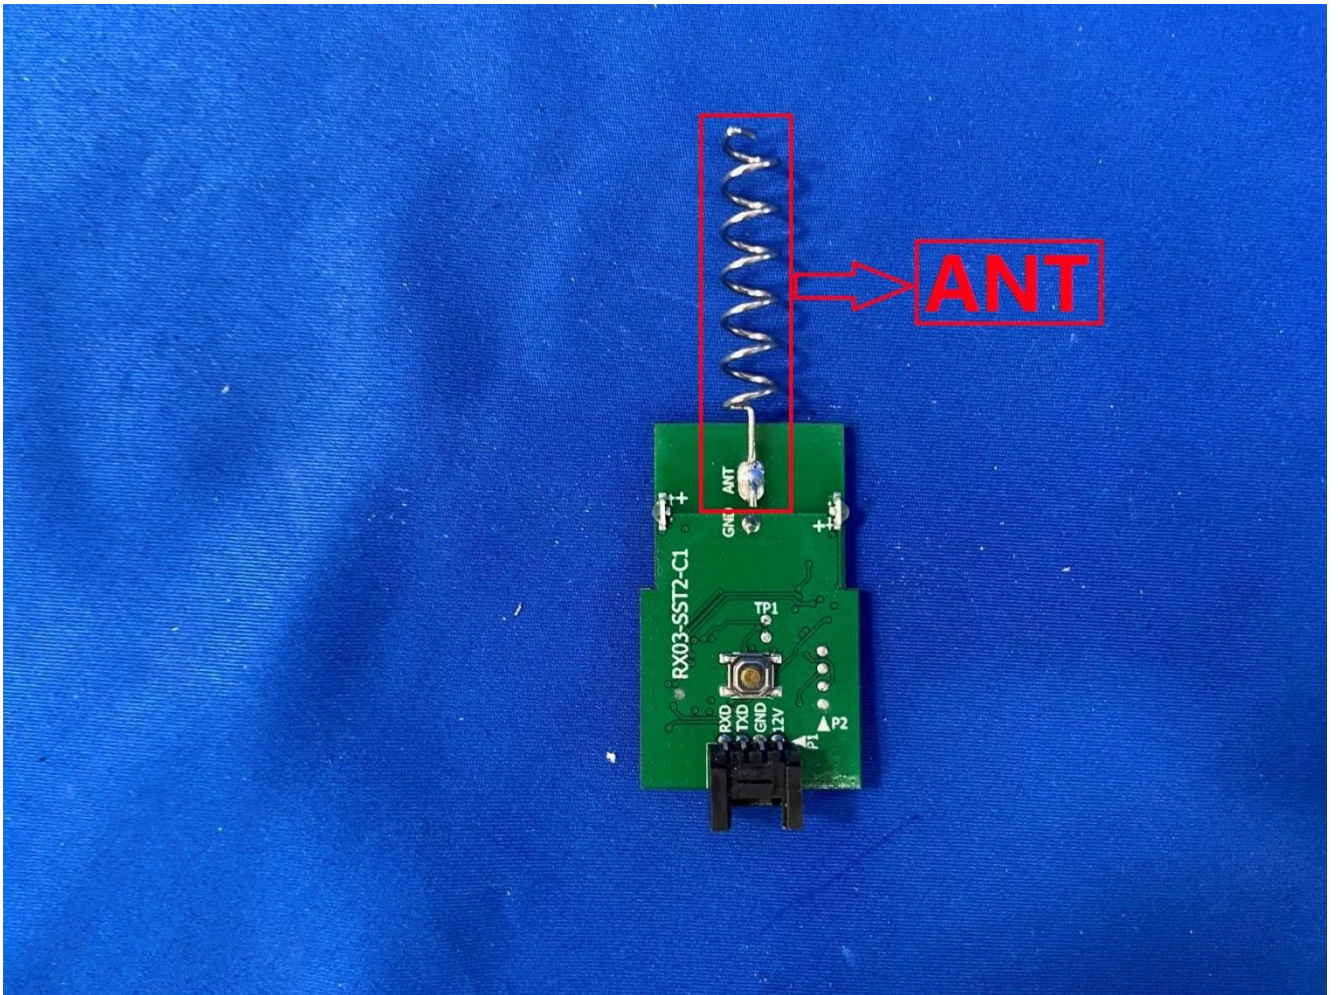

EUT Photos (Model: 4180075TI)

## EUT Antenna Locations

**SAR TestSetup Photos**

Body

Front side (0mm)

Back side(0mm)