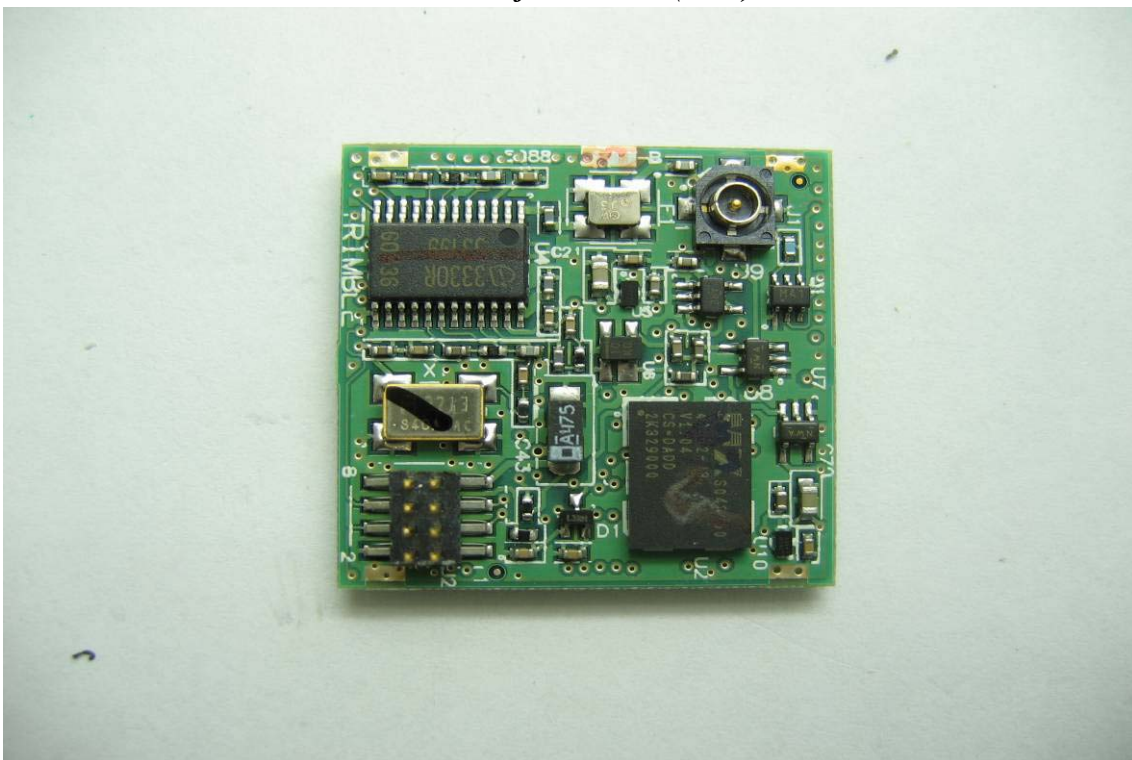

Internal of EUT – 10 (GPS)

This Test Report is issued by the Company subject to its General Conditions of Service printed overleaf. Attention is drawn to the limitations of liability, indemnification, and Jurisdictional issued defined therein. The results shown in this test report refer only to the sample(s) tested unless otherwise stated. This test report cannot be reproduced, except in full, without prior written permission of the Company. 此報告是遵循本公司訂定之通用服務條款所製作發放。請注意此條款列印於背面，將本公司之義務，免責，管轄權皆明確規範之。此報告結果除非另有說明僅對檢驗之樣品負責。本報告未經本公司書面許可，不可部份複製。