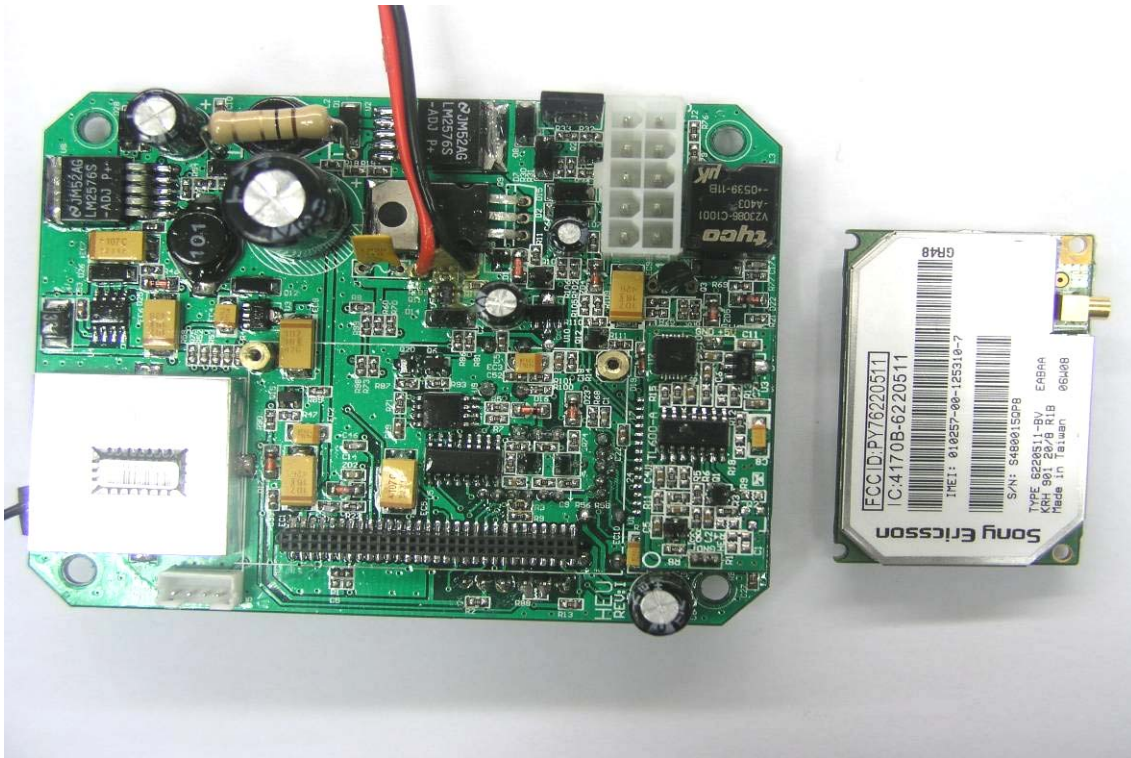

Internal of EUT – 3