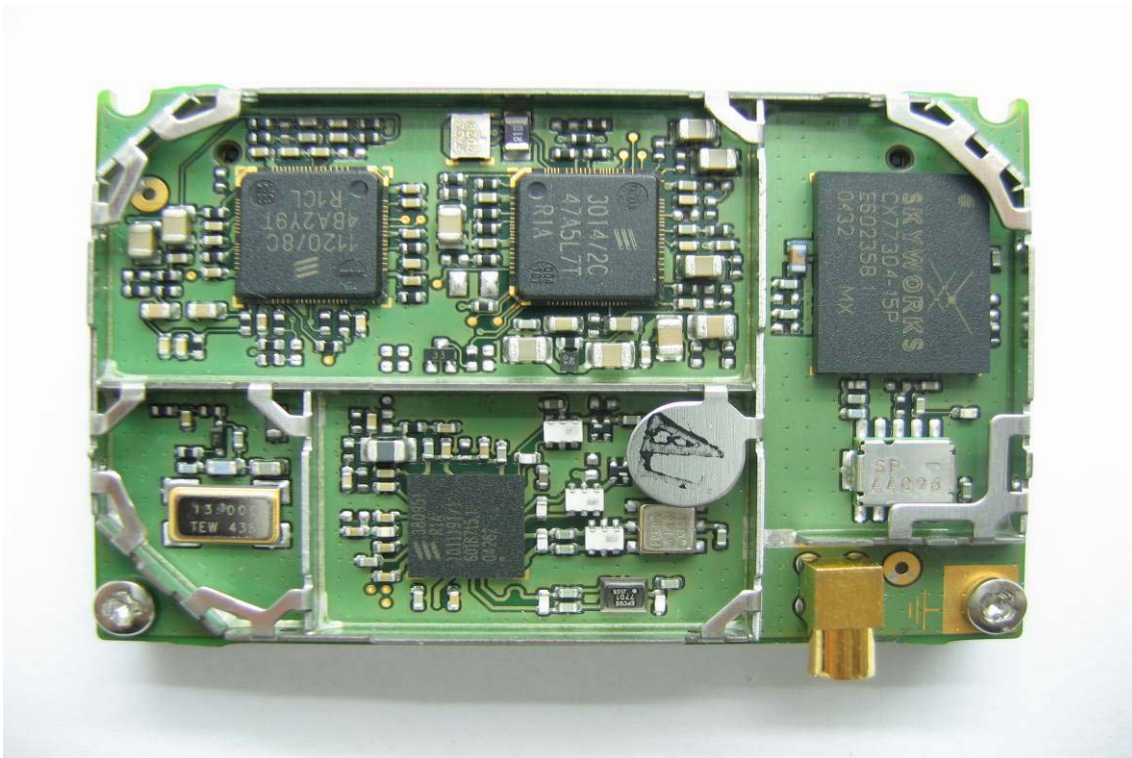

Internal of EUT – 6 (GSM)

This Test Report is issued by the Company subject to its General Conditions of Service printed overleaf. Attention is drawn to the limitations of liability, indemnification, and Jurisdictional issued defined therein. The results shown in this test report refer only to the sample(s) tested unless otherwise stated. This test report cannot be reproduced, except in full, without prior written permission of the Company. 此報告是遵循本公司訂定之通用服務條款所製作發放。請注意此條款列印於背面，將本公司之義務，免責，管轄權皆明確規範之。此報告結果除非另有說明僅對檢驗之樣品負責。本報告未經本公司書面許可，不可部份複製。