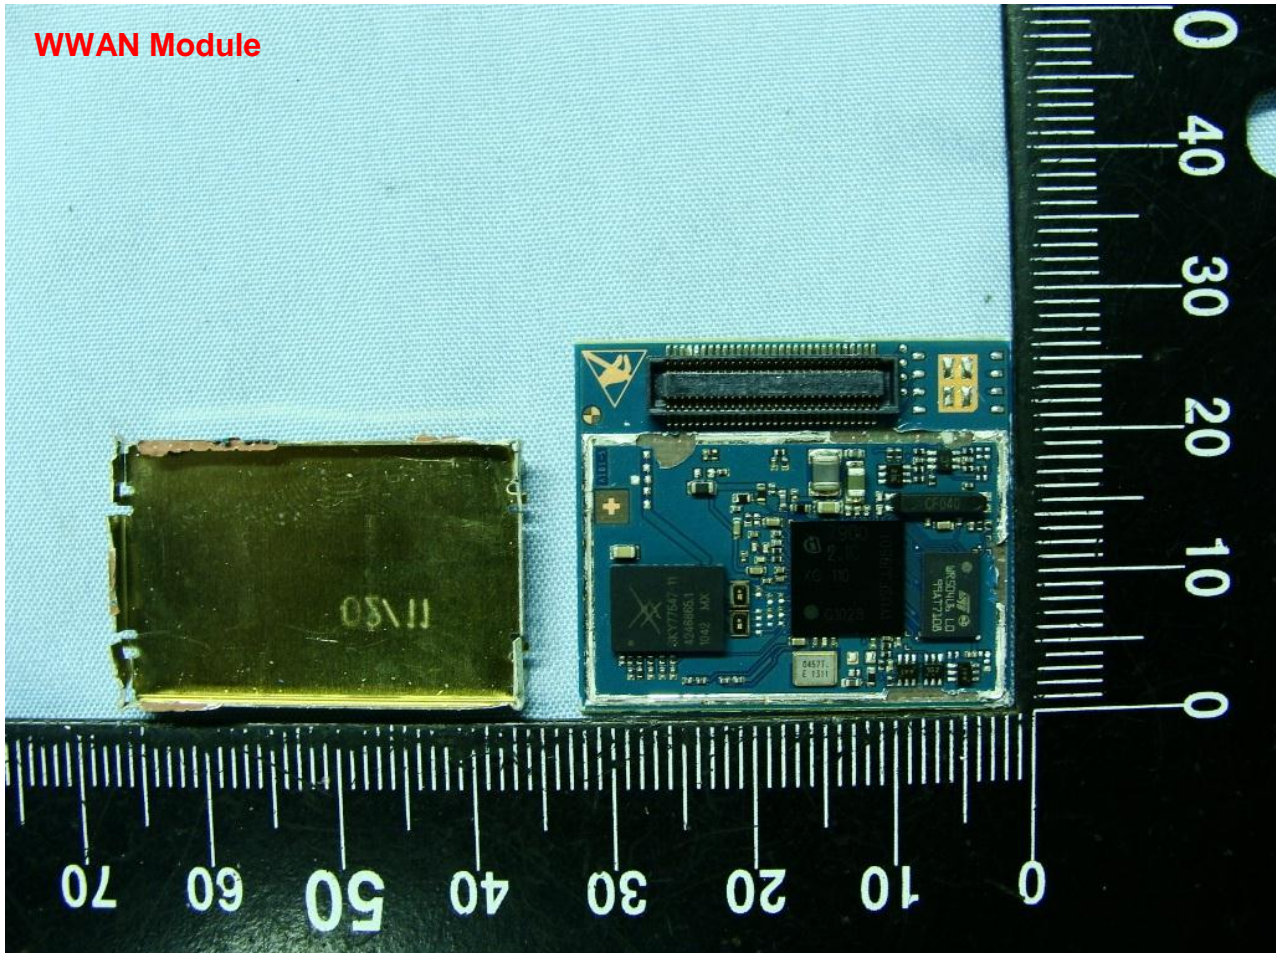

3. Internal Photograph of EUT

Brand Name: Dongguan Portman Electronic Science & Technology Co. Ltd.

Model Name: GT3000U-X4

Brand Name: Dongguan Portman Electronic Science & Technology Co. Ltd.

Model Name: GT3000U-X4

Brand Name: Dongguan Portman Electronic Science & Technology Co. Ltd.

Model Name: GT3000U-X4

Brand Name: Dongguan Portman Electronic Science & Technology Co. Ltd.

Model Name: GT3000U-X4

Brand Name: Dongguan Portman Electronic Science & Technology Co. Ltd.

Model Name: GT3000U-X4

WWAN Antenna <Tx / Rx>

Brand Name: Dongguan Portman Electronic Science & Technology Co. Ltd.

Model Name: GT3000U-X4

Brand Name: Dongguan Portman Electronic Science & Technology Co. Ltd.