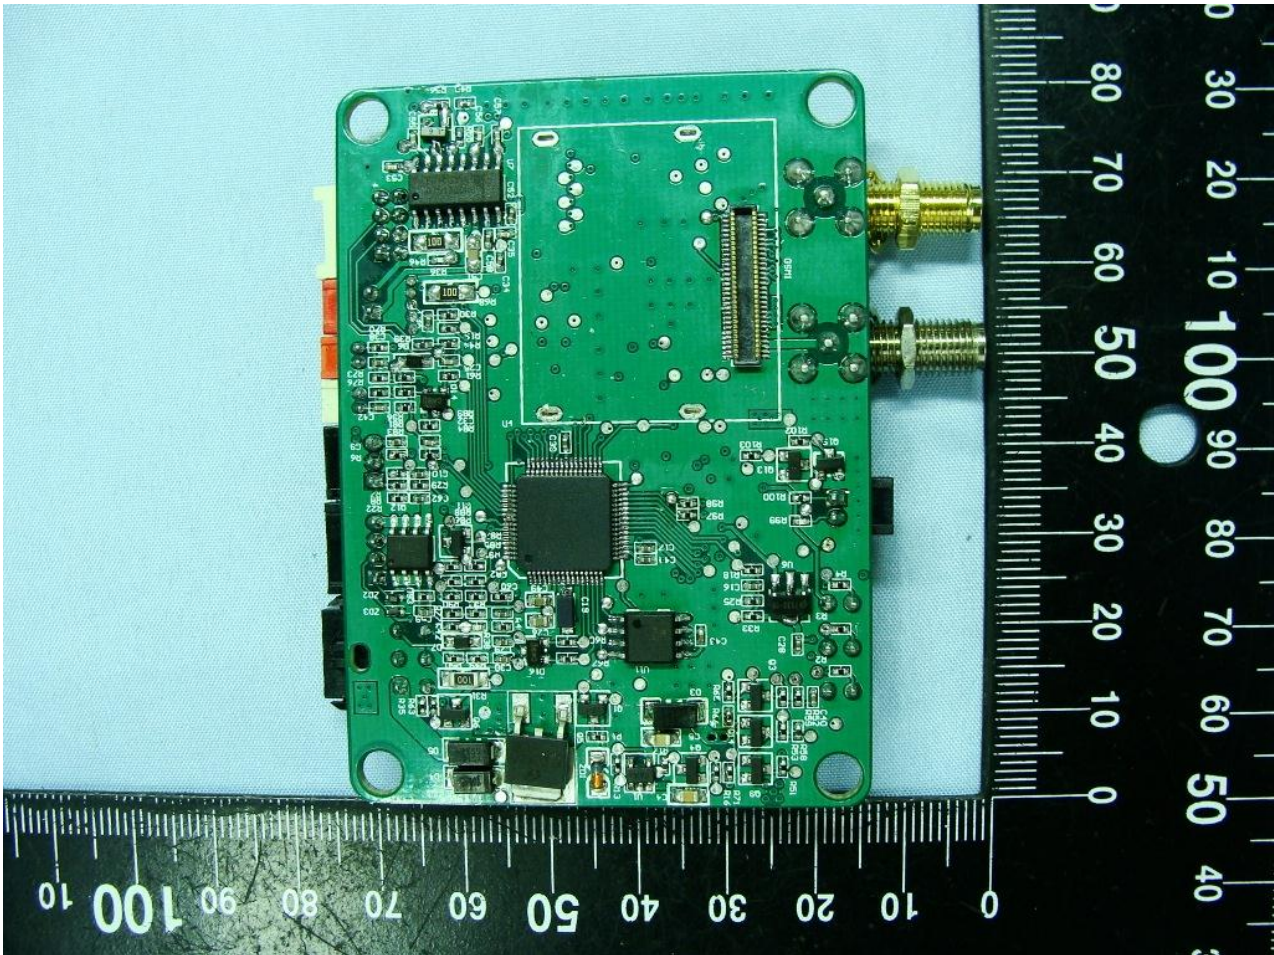

3. Internal Photograph of EUT

Brand Name: Dongguan Portman Electronic Science & Technology Co. Ltd.

Model Name: GT3000U-X4

Brand Name: Dongguan Portman Electronic Science & Technology Co. Ltd.

Model Name: GT3000U-X4

Brand Name: Dongguan Portman Electronic Science & Technology Co. Ltd.

Model Name: GT3000U-X4

Brand Name: Dongguan Portman Electronic Science & Technology Co. Ltd.

Model Name: GT3000U-X4

Brand Name: Dongguan Portman Electronic Science & Technology Co. Ltd.

Model Name: GT3000U-X4

WWAN Antenna <Tx / Rx>

Brand Name: Dongguan Portman Electronic Science & Technology Co. Ltd.

Model Name: GT3000U-X4

Brand Name: Dongguan Portman Electronic Science & Technology Co. Ltd.