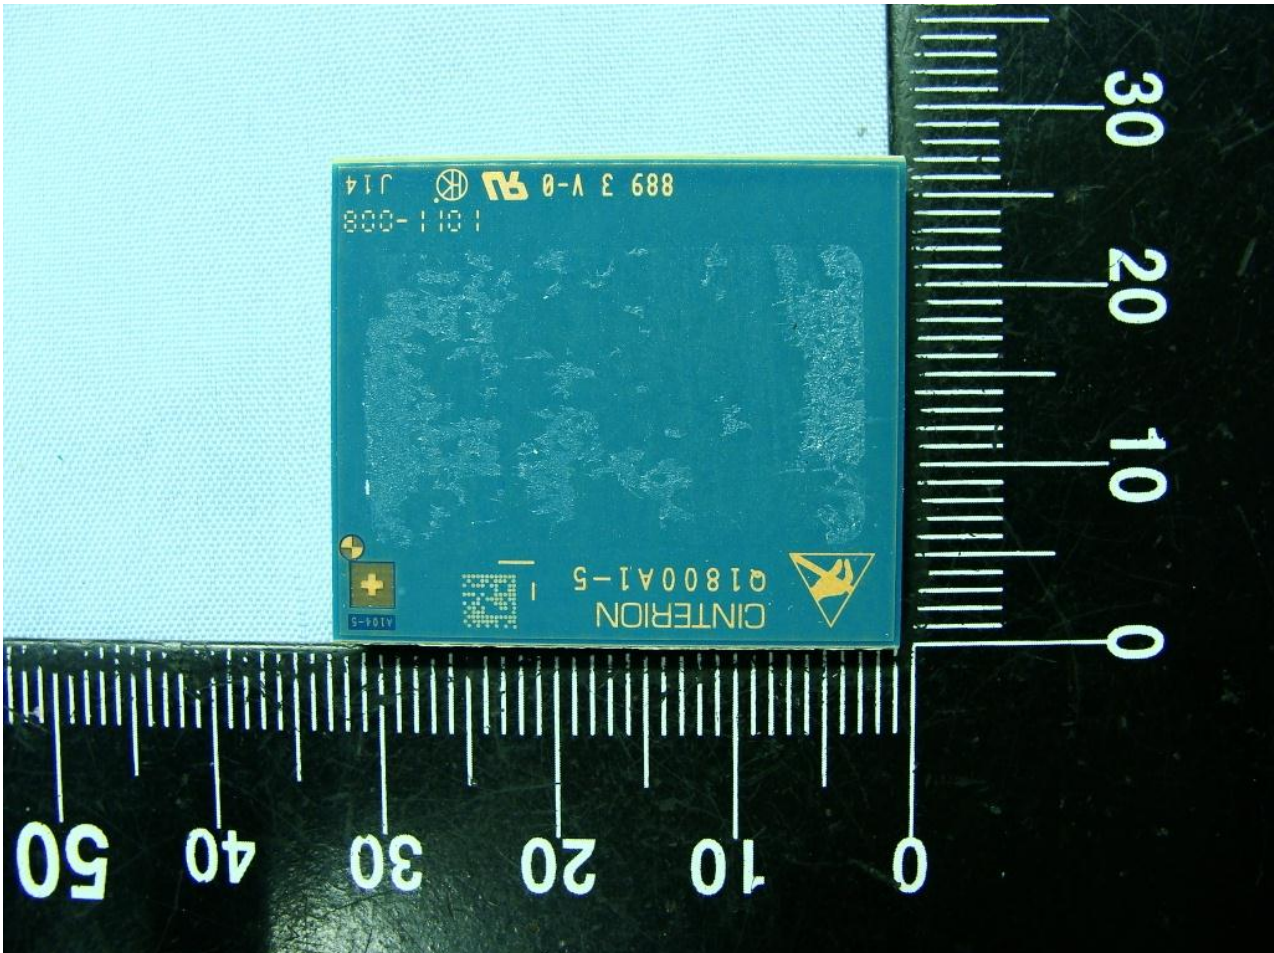

3. Internal Photograph of EUT

Brand Name: Dongguan Portman Electronic Science & Technology Co. Ltd.

Model Name: GT3000U-X4

Brand Name: Dongguan Portman Electronic Science & Technology Co. Ltd.

Model Name: GT3000U-X4

Brand Name: Dongguan Portman Electronic Science & Technology Co. Ltd.

Model Name: GT3000U-X4

Brand Name: Dongguan Portman Electronic Science & Technology Co. Ltd.

Model Name: GT3000U-X4

Brand Name: Dongguan Portman Electronic Science & Technology Co. Ltd.

Model Name: GT3000U-X4

WWAN Antenna <Tx / Rx>

Brand Name: Dongguan Portman Electronic Science & Technology Co. Ltd.

Model Name: GT3000U-X4

Brand Name: Dongguan Portman Electronic Science & Technology Co. Ltd.