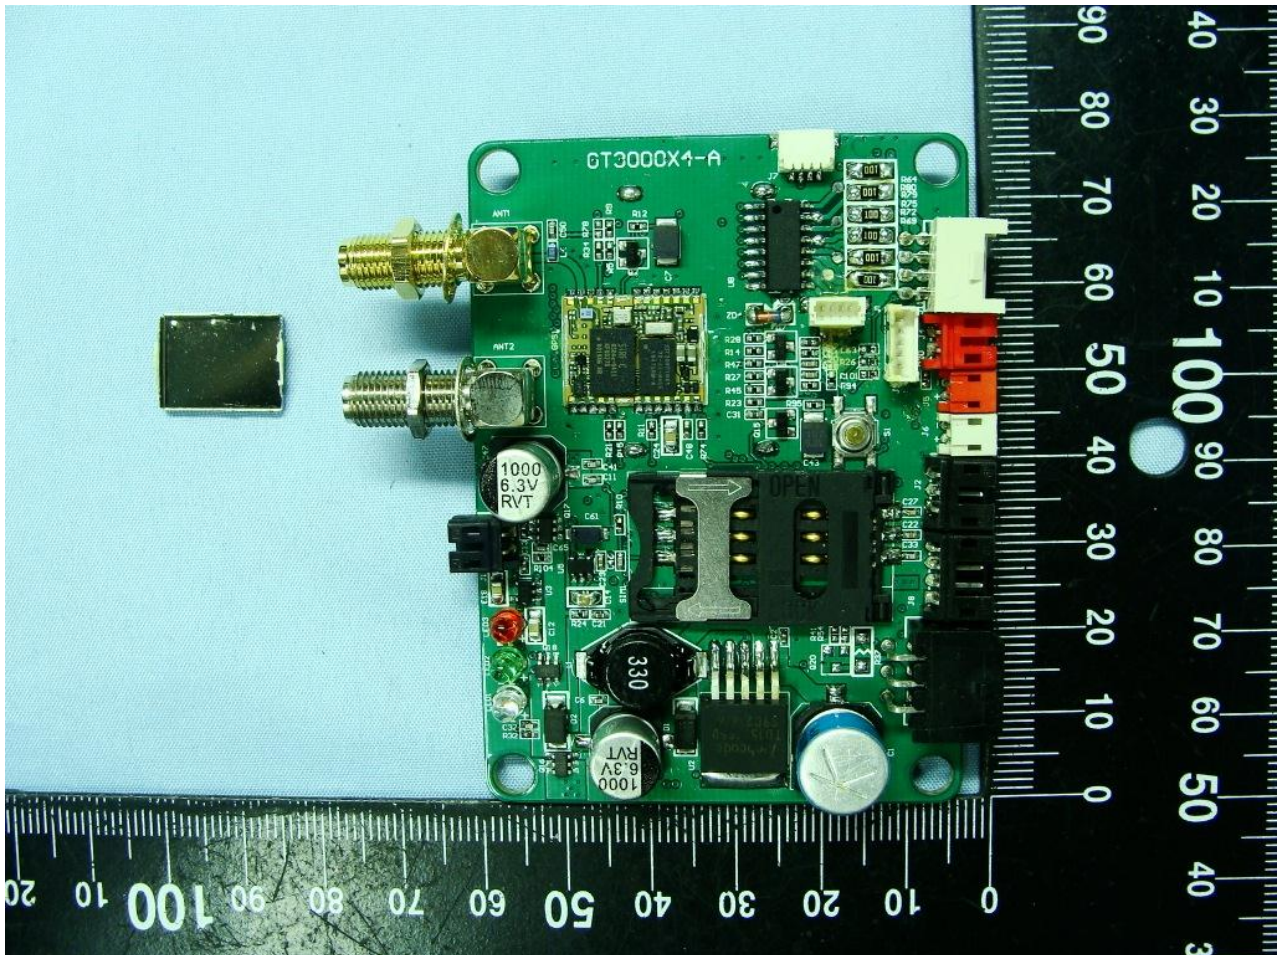

3. Internal Photograph of EUT

Brand Name: Dongguan Portman Electronic Science & Technology Co. Ltd.

Model Name: GT3000U-X4

Brand Name: Dongguan Portman Electronic Science & Technology Co. Ltd.

Model Name: GT3000U-X4

Brand Name: Dongguan Portman Electronic Science & Technology Co. Ltd.

Model Name: GT3000U-X4

Brand Name: Dongguan Portman Electronic Science & Technology Co. Ltd.

Model Name: GT3000U-X4

Brand Name: Dongguan Portman Electronic Science & Technology Co. Ltd.

Model Name: GT3000U-X4

WWAN Antenna <Tx / Rx>

Brand Name: Dongguan Portman Electronic Science & Technology Co. Ltd.

Model Name: GT3000U-X4

Brand Name: Dongguan Portman Electronic Science & Technology Co. Ltd.