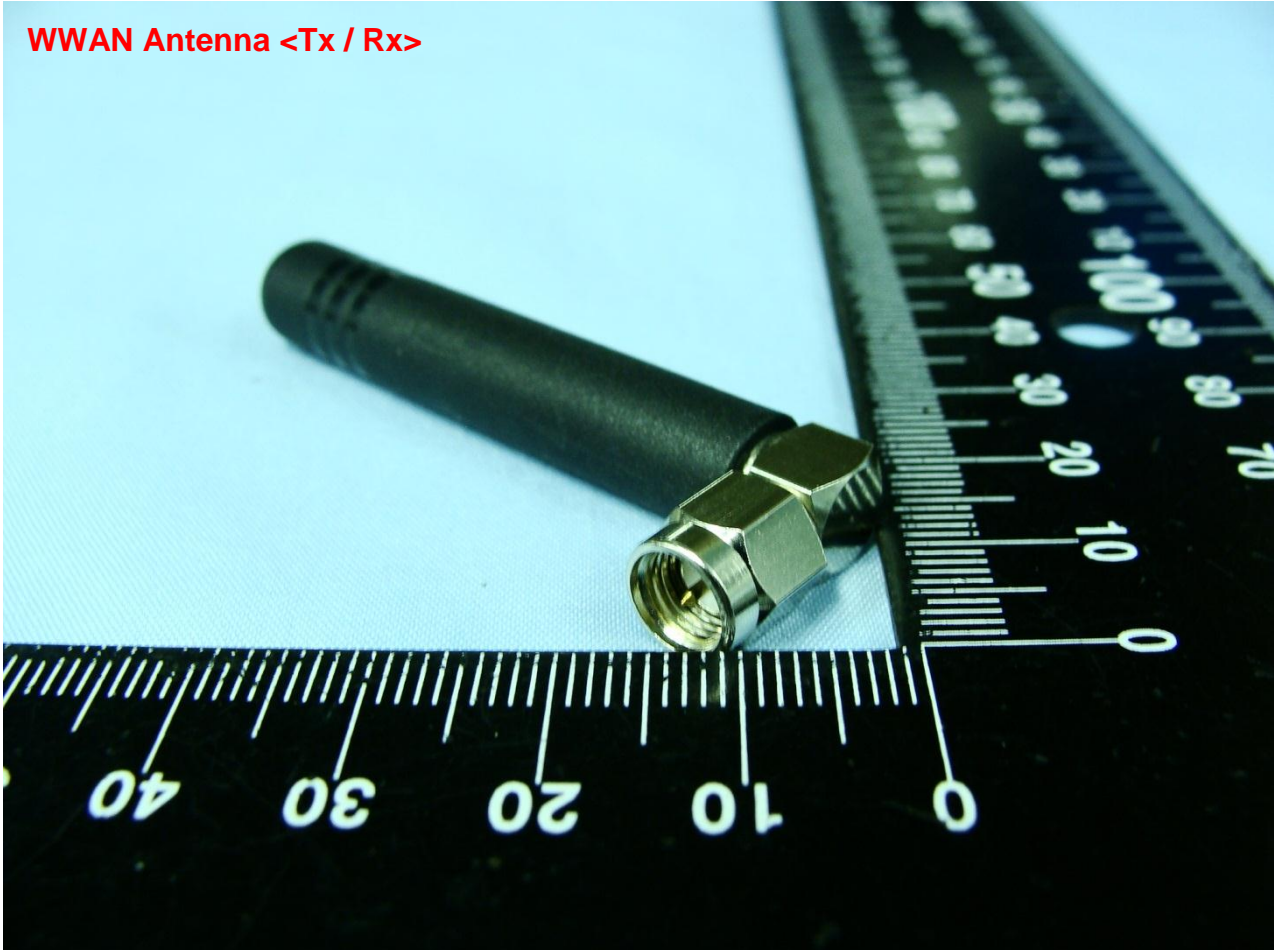

Brand Name: Dongguan Portman Electronic Science & Technology Co. Ltd.

Model Name: GT3000U-X4

WWAN Antenna <Tx / Rx>