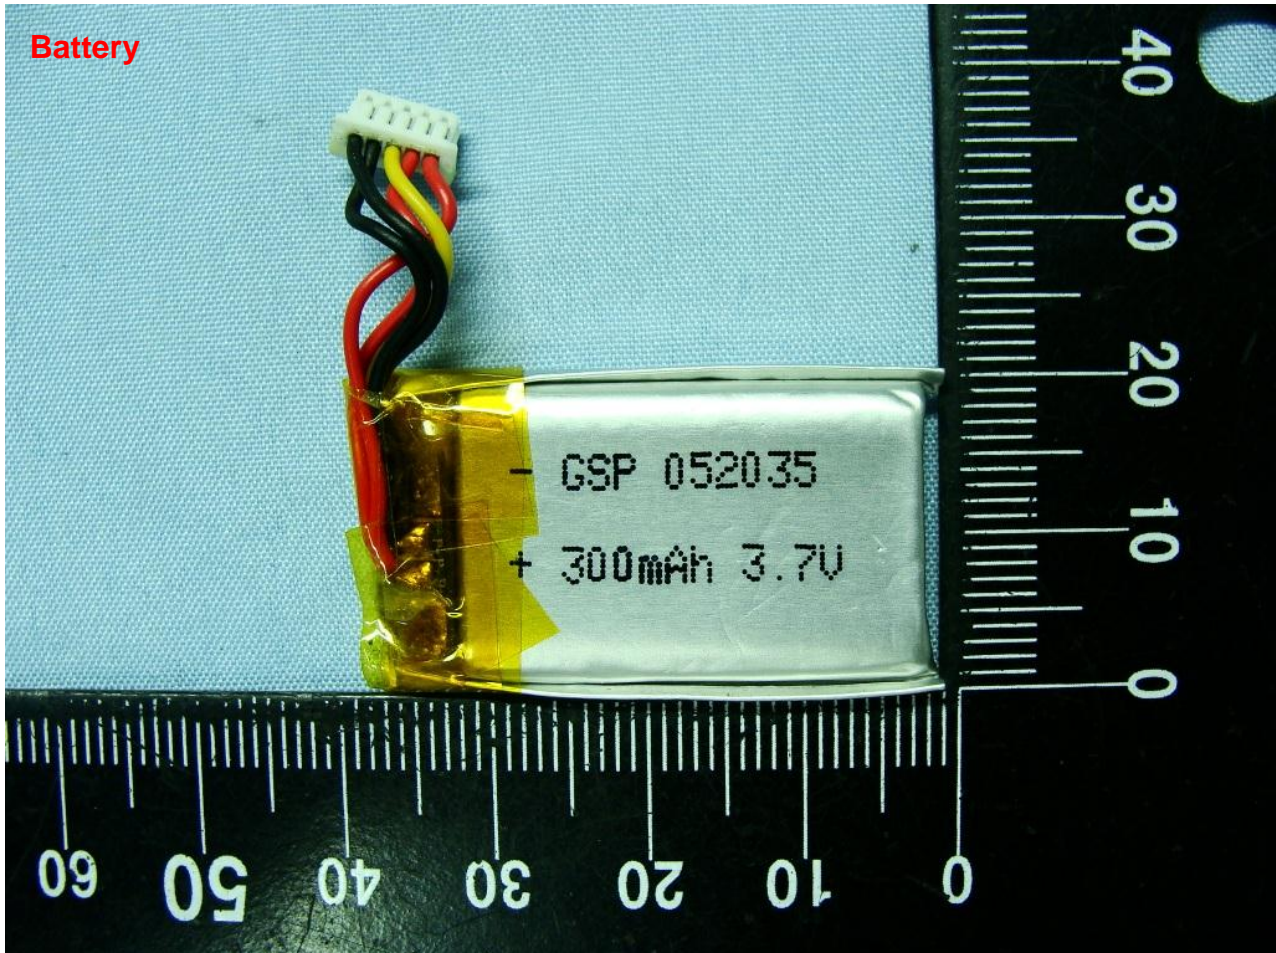

Brand Name: Dongguan Portman Electronic Science & Technology Co. Ltd.

Model Name: GT3000U-X4