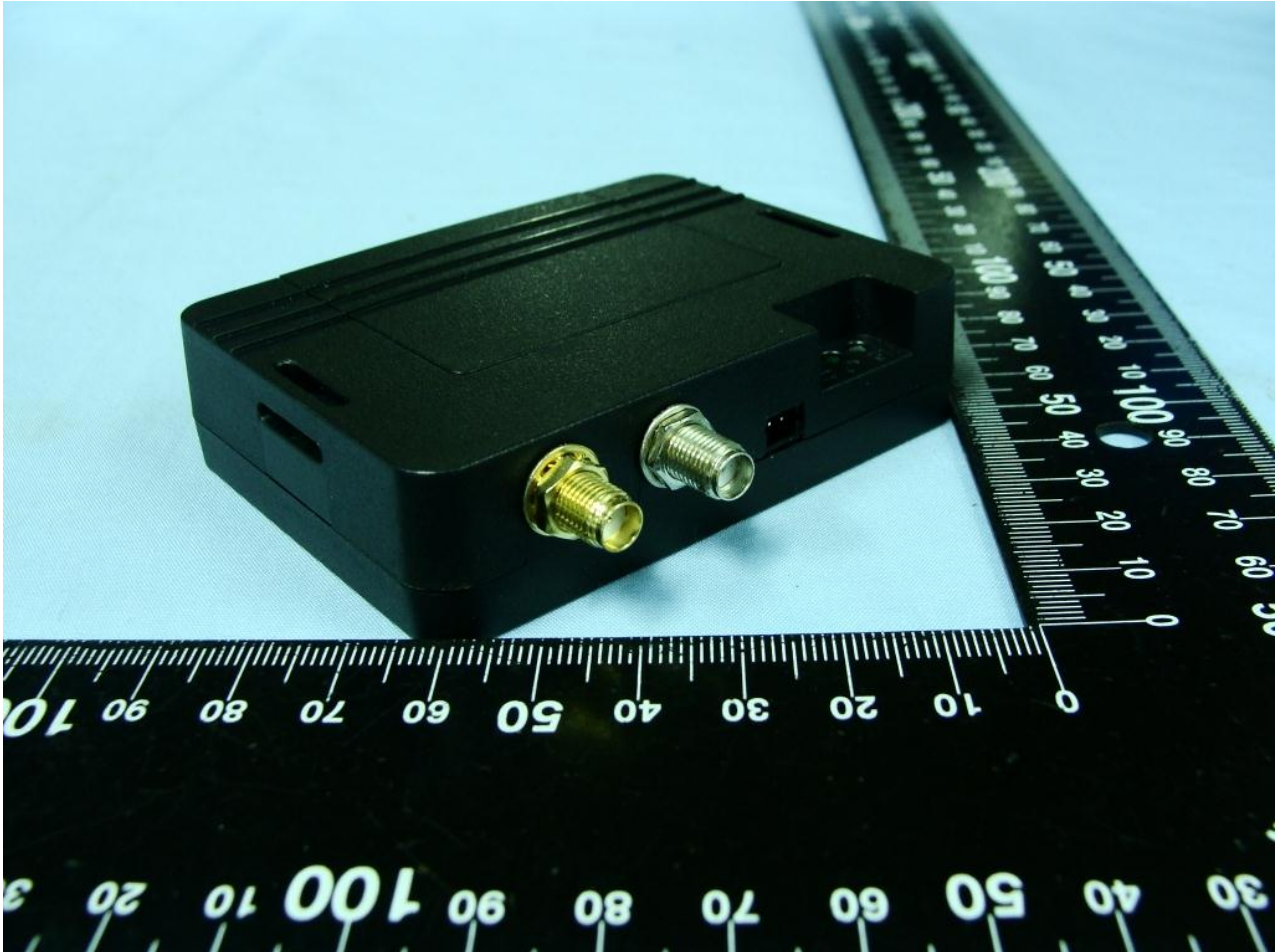

1. External Photograph of EUT

Brand Name: Dongguan Portman Electronic Science & Technology Co. Ltd.

Model Name: GT3000U-X4

Brand Name: Dongguan Portman Electronic Science & Technology Co. Ltd.

Model Name: GT3000U-X4

2. Photograph of Accessory

Brand Name: Dongguan Portman Electronic Science & Technology Co. Ltd.

Model Name: GT3000U-X4

List of Accessory:

Specification of Accessory		
Battery	Brand Name	Sichuan Hisun Battery Co., Ltd.
	Model Name	N/A
WWAN Module	Brand Name	CINTERION WIRELESS MODULES
	Model Name	BG2-W
WWAN Antenna	Brand Name	Nanjing Benyijie Communications Equipment CO., LTD.
	Model Name	BQT88188L
GPS Antenna	Brand Name	PORTMAN ELECTRONICS (DONGGUAN) CO., LTD.
	Model Name	ANT-A-GPS02

Remark: For accessories equipped with this EUT, please refer to the following photos.

Brand Name: Dongguan Portman Electronic Science & Technology Co. Ltd.

Model Name: GT3000U-X4

Brand Name: Dongguan Portman Electronic Science & Technology Co. Ltd.

Model Name: GT3000U-X4

Brand Name: Dongguan Portman Electronic Science & Technology Co. Ltd.

Model Name: GT3000U-X4

GPS Antenna