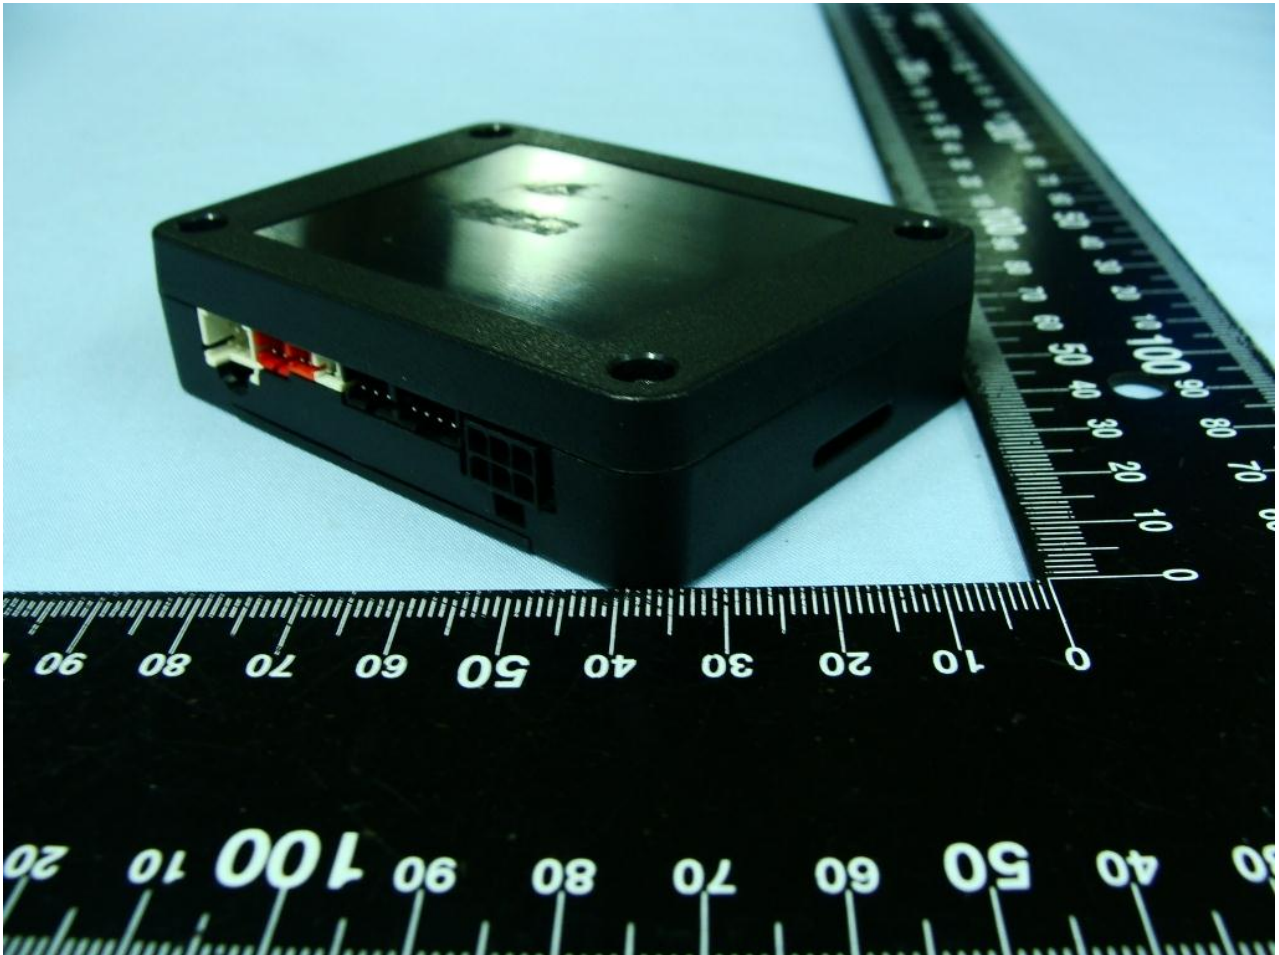

1. External Photograph of EUT

Brand Name: Dongguan Portman Electronic Science & Technology Co. Ltd.

Model Name: GT3000U-X4

Brand Name: Dongguan Portman Electronic Science & Technology Co. Ltd.

Model Name: GT3000U-X4

2. Photograph of Accessory

Brand Name: Dongguan Portman Electronic Science & Technology Co. Ltd.

Model Name: GT3000U-X4

List of Accessory:

Specification of Accessory		
Battery	Brand Name	Sichuan Hisun Battery Co., Ltd.
	Model Name	N/A
WWAN Module	Brand Name	CINTERION WIRELESS MODULES
	Model Name	BG2-W
WWAN Antenna	Brand Name	Nanjing Benyijie Communications Equipment CO., LTD.
	Model Name	BQT88188L
GPS Antenna	Brand Name	PORTMAN ELECTRONICS (DONGGUAN) CO., LTD.
	Model Name	ANT-A-GPS02

Remark: For accessories equipped with this EUT, please refer to the following photos.

Brand Name: Dongguan Portman Electronic Science & Technology Co. Ltd.

Model Name: GT3000U-X4

Brand Name: Dongguan Portman Electronic Science & Technology Co. Ltd.

Model Name: GT3000U-X4

Brand Name: Dongguan Portman Electronic Science & Technology Co. Ltd.

Model Name: GT3000U-X4

GPS Antenna