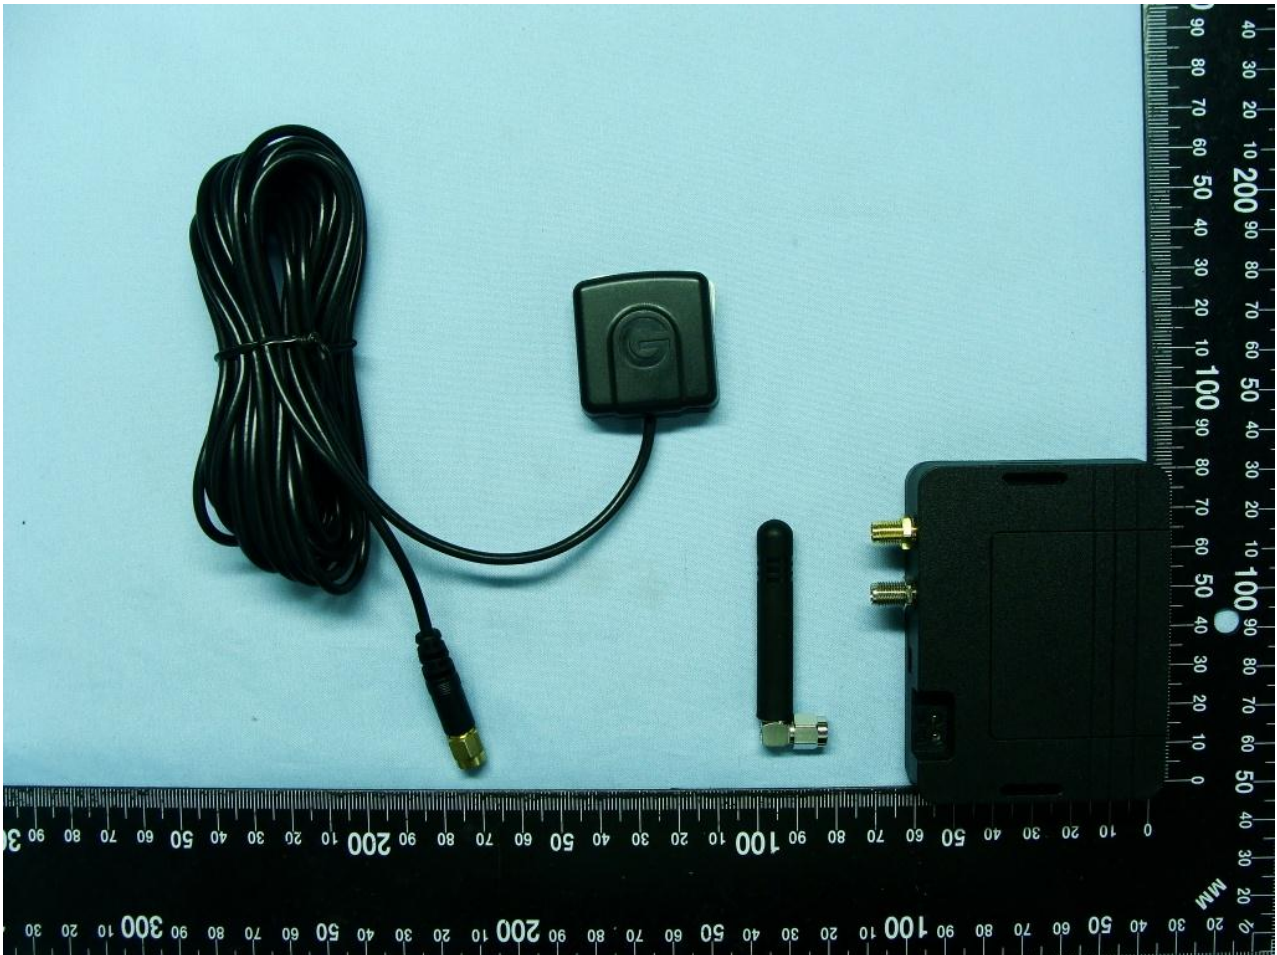

2. Photograph of Accessory

Brand Name: Dongguan Portman Electronic Science & Technology Co. Ltd.

Model Name: GT3000U-X4

List of Accessory:

Specification of Accessory		
Battery	Brand Name	Sichuan Hisun Battery Co., Ltd.
	Model Name	N/A
WWAN Module	Brand Name	CINTERION WIRELESS MODULES
	Model Name	BG2-W
WWAN Antenna	Brand Name	Nanjing Benyijie Communications Equipment CO., LTD.
	Model Name	BQT88188L
GPS Antenna	Brand Name	PORTMAN ELECTRONICS (DONGGUAN) CO., LTD.
	Model Name	ANT-A-GPS02

Remark: For accessories equipped with this EUT, please refer to the following photos.

Brand Name: Dongguan Portman Electronic Science & Technology Co. Ltd.

Model Name: GT3000U-X4

Brand Name: Dongguan Portman Electronic Science & Technology Co. Ltd.