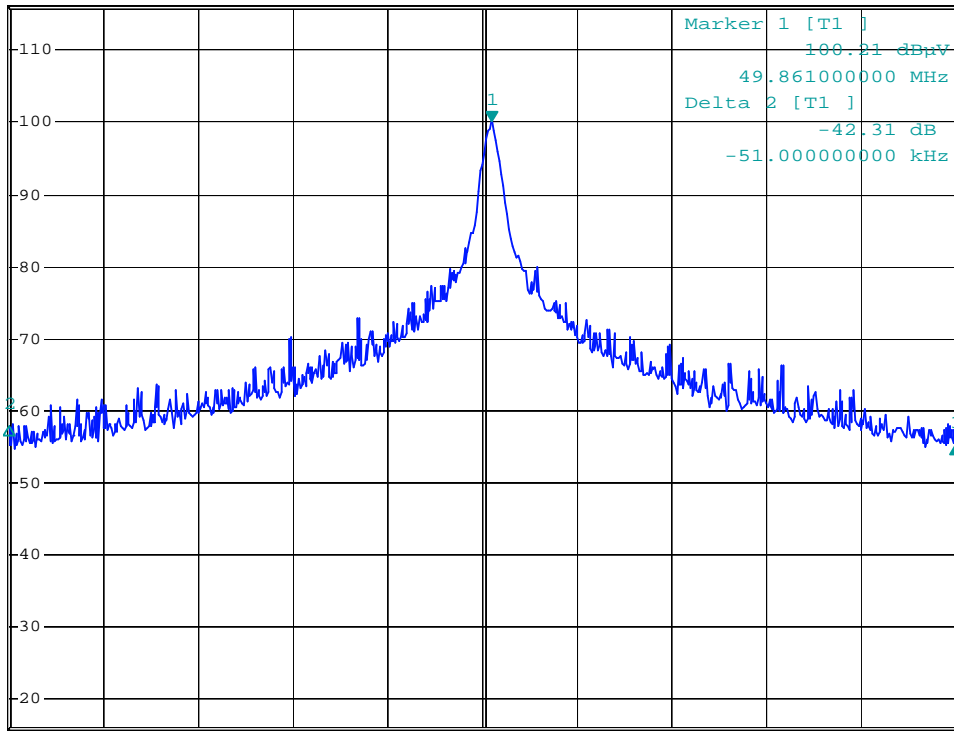

Controlled by EMC32

*RBW 1 kHz Delta 3 [T1]

*VBW 3 kHz -45.06 dB

Ref 116 dBuV

Att 40 dB

*SWT 500 ms 49.000000000 kHz

1 PK
VIEW

Date: 27.MAR.2010 14:07:45