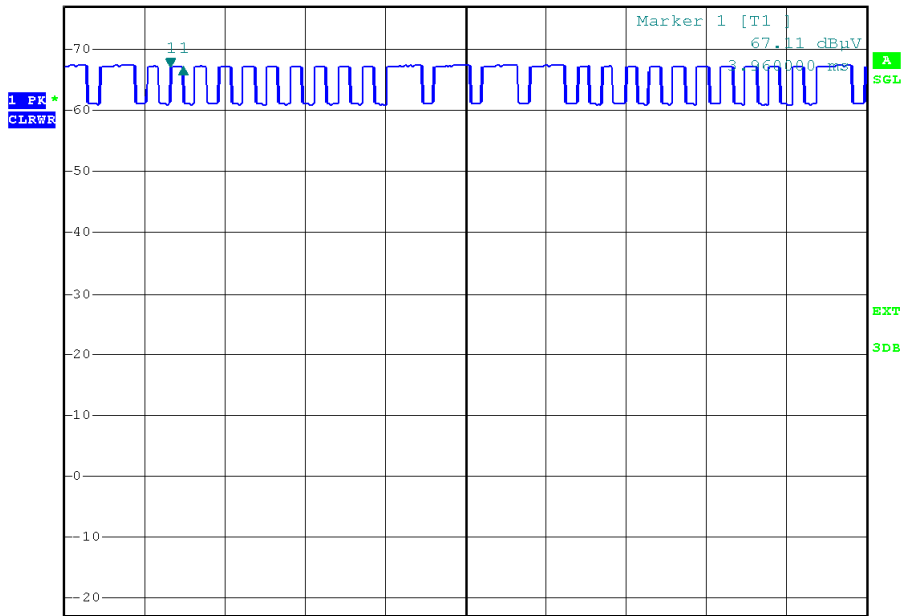

RBW 3 MHz Delta 1 [T1]
*VBW 3 MHz 0.06 dB
Ref 77 dBuV *Att 10 dB SWT 100 ms 16.200000 ms

RBW 3 MHz Delta 1 [T1]
*VBW 3 MHz -0.03 dB
Ref 77 dBuV *Att 10 dB SWT 30 ms 16.080000 ms

RBW 3 MHz Delta 1 [T1]
*VBW 3 MHz 0.12 dB
Ref 77 dBuV *Att 10 dB SWT 30 ms 480.000000 μ s

RBW 3 MHz Delta 1 [T1]
*VBW 3 MHz 0.16 dB
Ref 77 dBuV *Att 10 dB SWT 30 ms 1.380000 ms