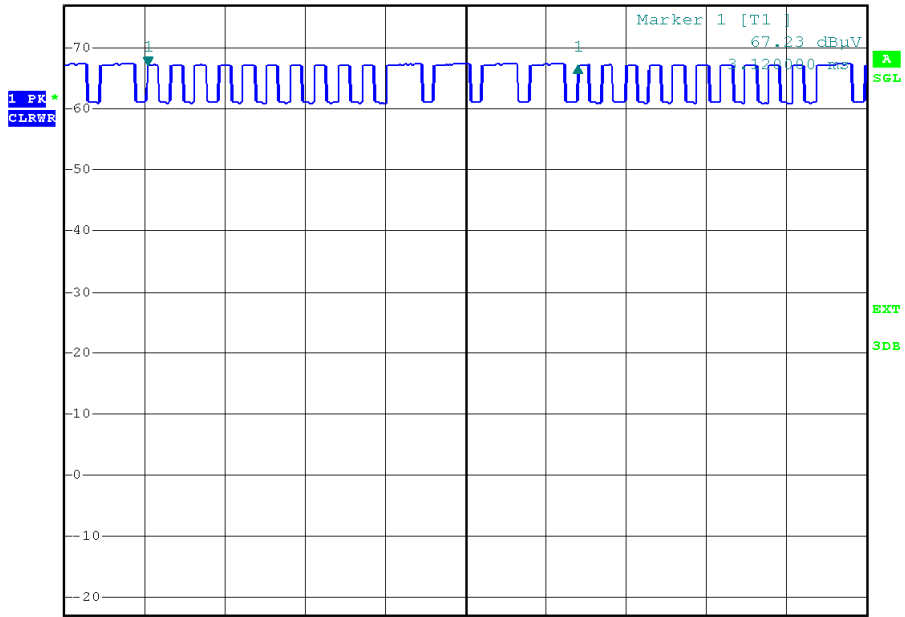

RBW 3 MHz Delta 1 [T1]
*VBW 3 MHz 0.06 dB
Ref 77 dBuV *Att 10 dB SWT 100 ms 16.200000 ms

RBW 3 MHz Delta 1 [T1]
*VBW 3 MHz -0.03 dB
Ref 77 dBuV *Att 10 dB SWT 30 ms 16.080000 ms

RBW 3 MHz Delta 1 [T1]
*VBW 3 MHz 0.12 dB
Ref 77 dBuV *Att 10 dB SWT 30 ms 480.000000 μ s

RBW 3 MHz Delta 1 [T1]
*VBW 3 MHz 0.16 dB
Ref 77 dBuV *Att 10 dB SWT 30 ms 1.380000 ms