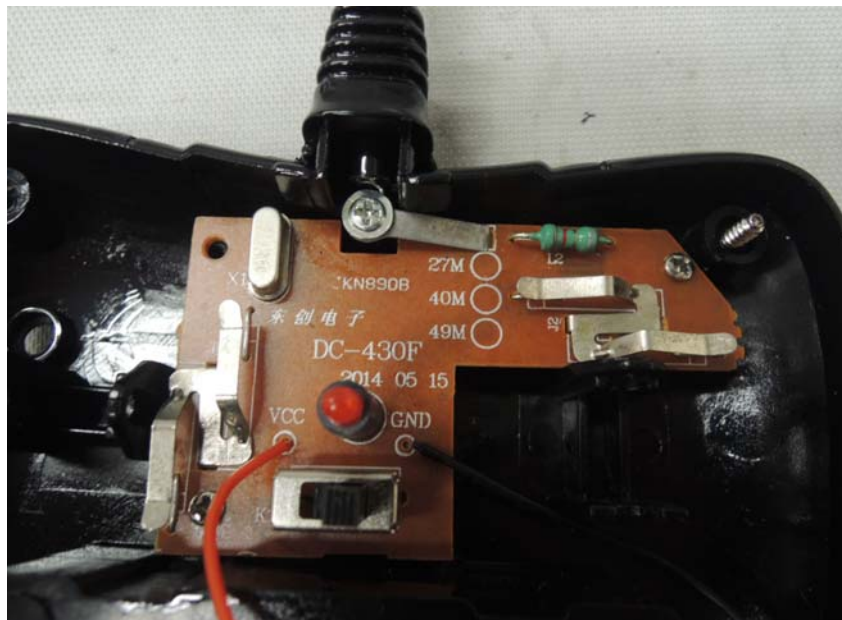

INTERTEK TESTING SERVICE

Report No.: 16010140HKG-001

Equipment Photographs

Model : DX2016H

(Internal)

INTERTEK TESTING SERVICE

Report No.: 16010140HKG-001

Equipment Photographs

Model : DX2016H

(Internal)