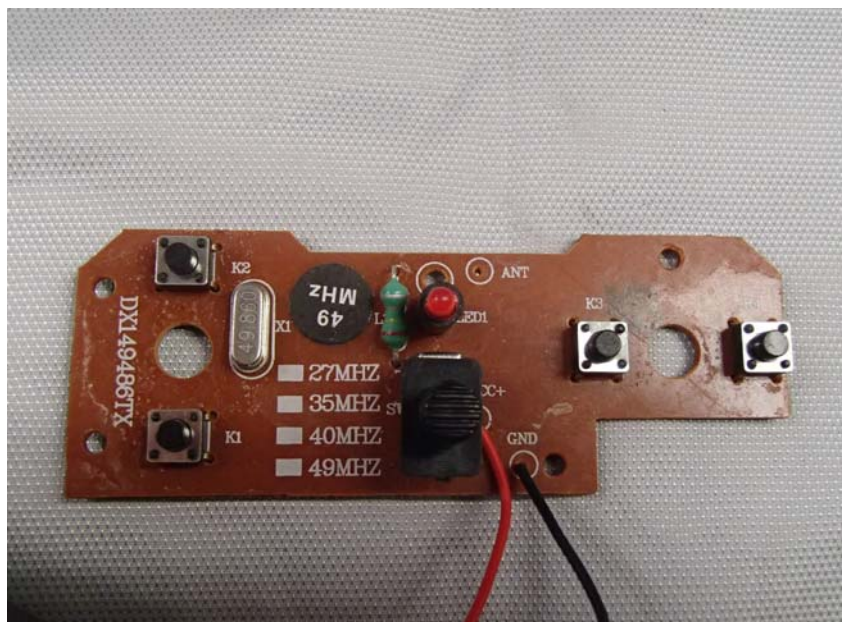

---

**INTERTEK TESTING SERVICE**

Report No.: 16010116HKG-001

**Equipment Photographs**

**Model : DX2016E**

**(Internal)**

---

**INTERTEK TESTING SERVICE**

Report No.: 16010116HKG-001

**Equipment Photographs**

**Model : DX2016E**

**(Internal)**

---

**INTERTEK TESTING SERVICE**

Report No.: 16010116HKG-001

**Equipment Photographs**