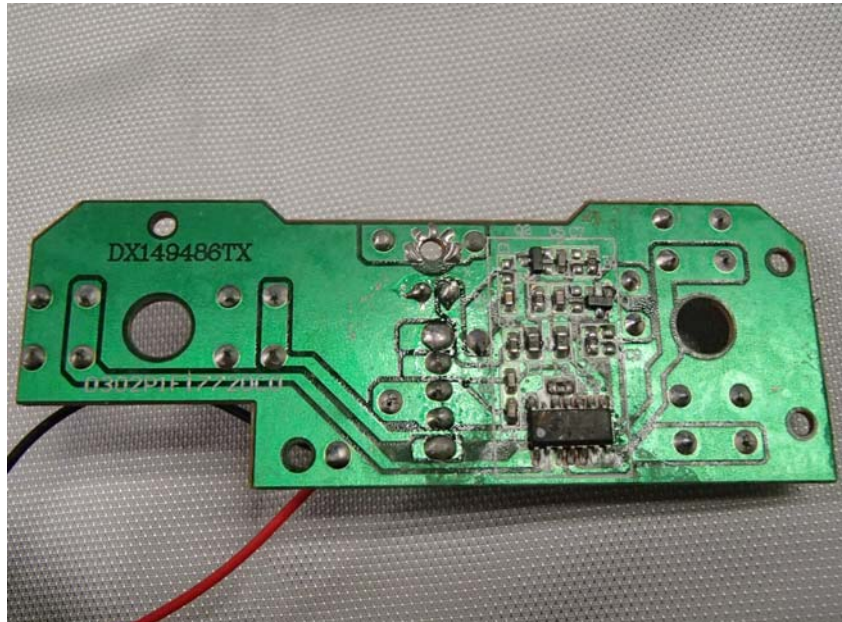

---

**INTERTEK TESTING SERVICE**

Report No.: 16010116HKG-001

**Equipment Photographs**

**Model : DX2016E**

**(Internal)**

---

**INTERTEK TESTING SERVICE**

Report No.: 16010116HKG-001

**Equipment Photographs**

**Model : DX2016E**

**(Internal)**

---

**INTERTEK TESTING SERVICE**

Report No.: 16010116HKG-001

**Equipment Photographs**