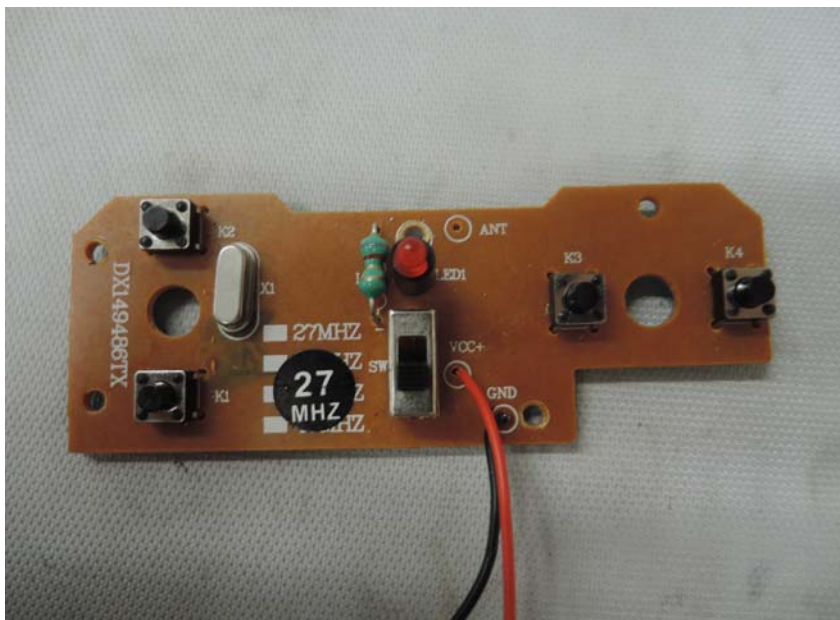

INTERTEK TESTING SERVICE

Report No.: 16010115HKG-001

Equipment Photographs

Model : DX2016E

(Internal)

INTERTEK TESTING SERVICE

Report No.: 16010115HKG-001

Equipment Photographs

Model : DX2016E

(Internal)