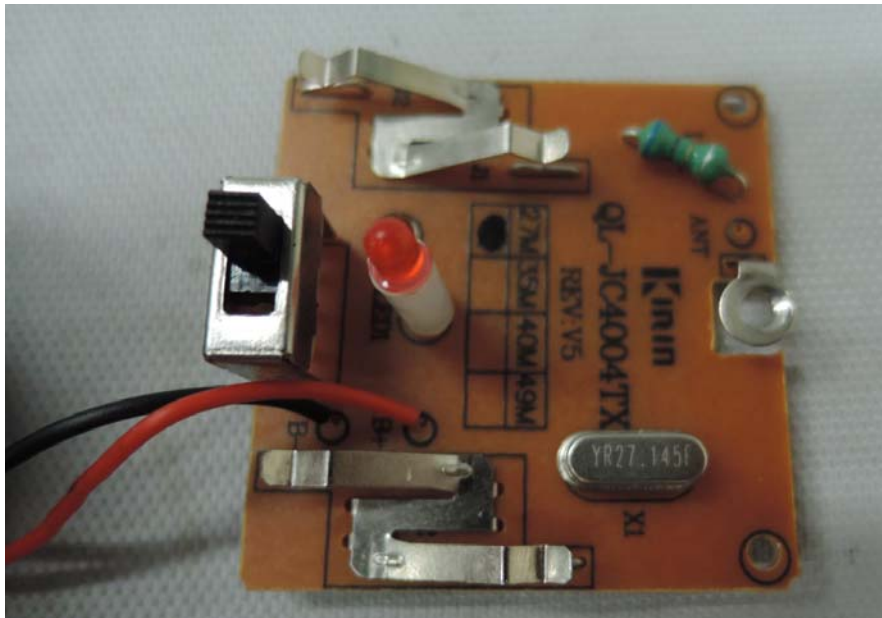

INTERTEK TESTING SERVICE

Report No.: 16010126HKG-001

Equipment Photographs

Model : DX2016G

(Internal)

INTERTEK TESTING SERVICE

Report No.: 16010126HKG-001

Equipment Photographs

Model : DX2016G

(Internal)