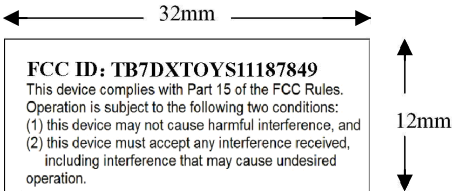

Label Artwork and Location

Toy – R/C Truck

1637888(111878) 49MHz