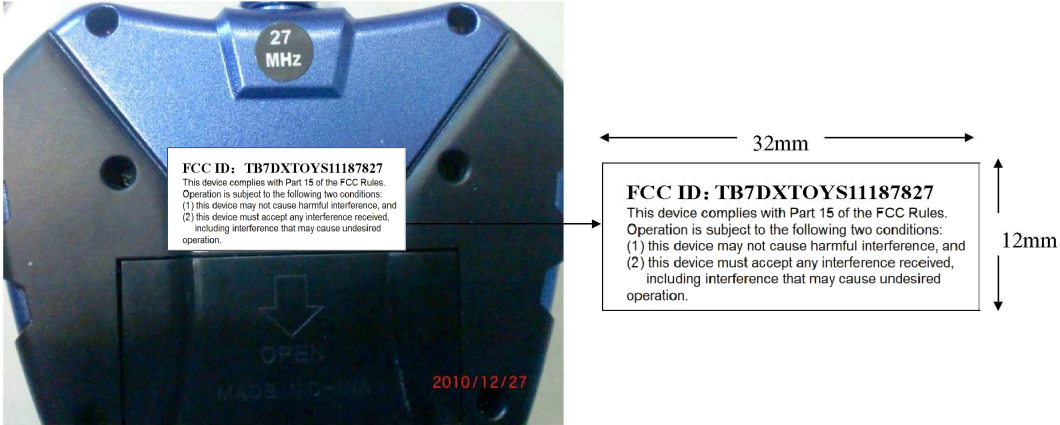

Label Artwork and Location

Toy – R/C Truck

1637888(111878) 27MHz