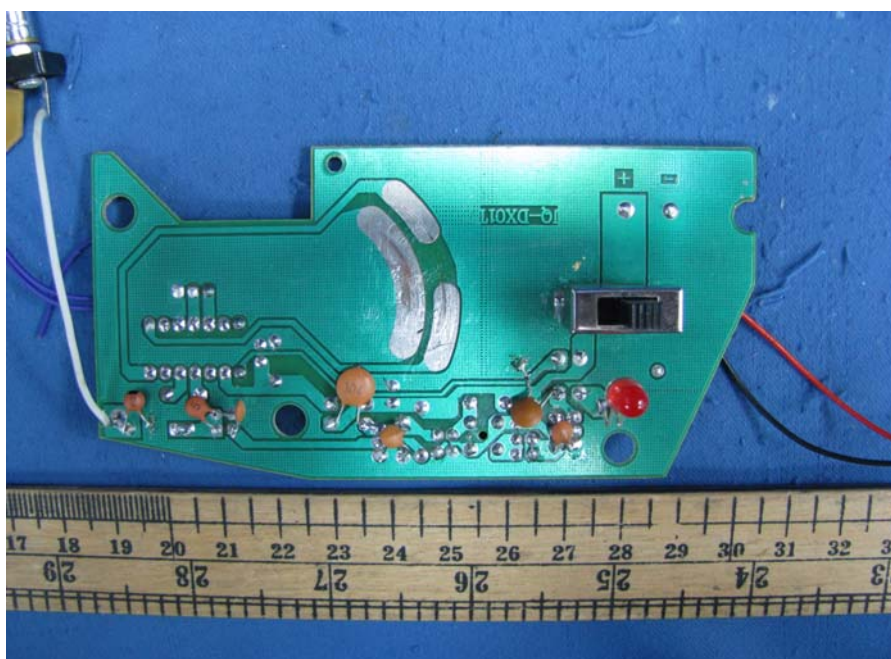


INTERTEK TESTING SERVICE

Report No.: SZ10070382-1

Equipment Photographs Model : 111445 (Internal)

INTERTEK TESTING SERVICE

Report No.: SZ10070382-1

Equipment Photographs Model : 111445 (Internal)

INTERTEK TESTING SERVICE

Report No.: SZ10070382-1

**Equipment Photographs
Model : 111445
(Internal)**