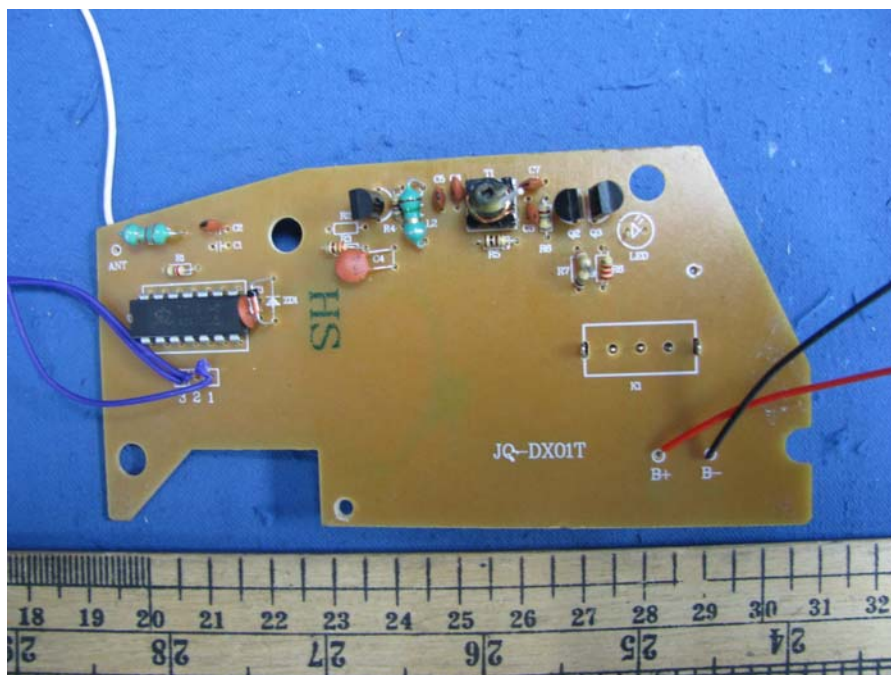


INTERTEK TESTING SERVICE

Report No.: SZ10070382-1

Equipment Photographs Model : 111445 (Internal)

INTERTEK TESTING SERVICE

Report No.: SZ10070382-1

Equipment Photographs Model : 111445 (Internal)

INTERTEK TESTING SERVICE

Report No.: SZ10070382-1

**Equipment Photographs
Model : 111445
(Internal)**